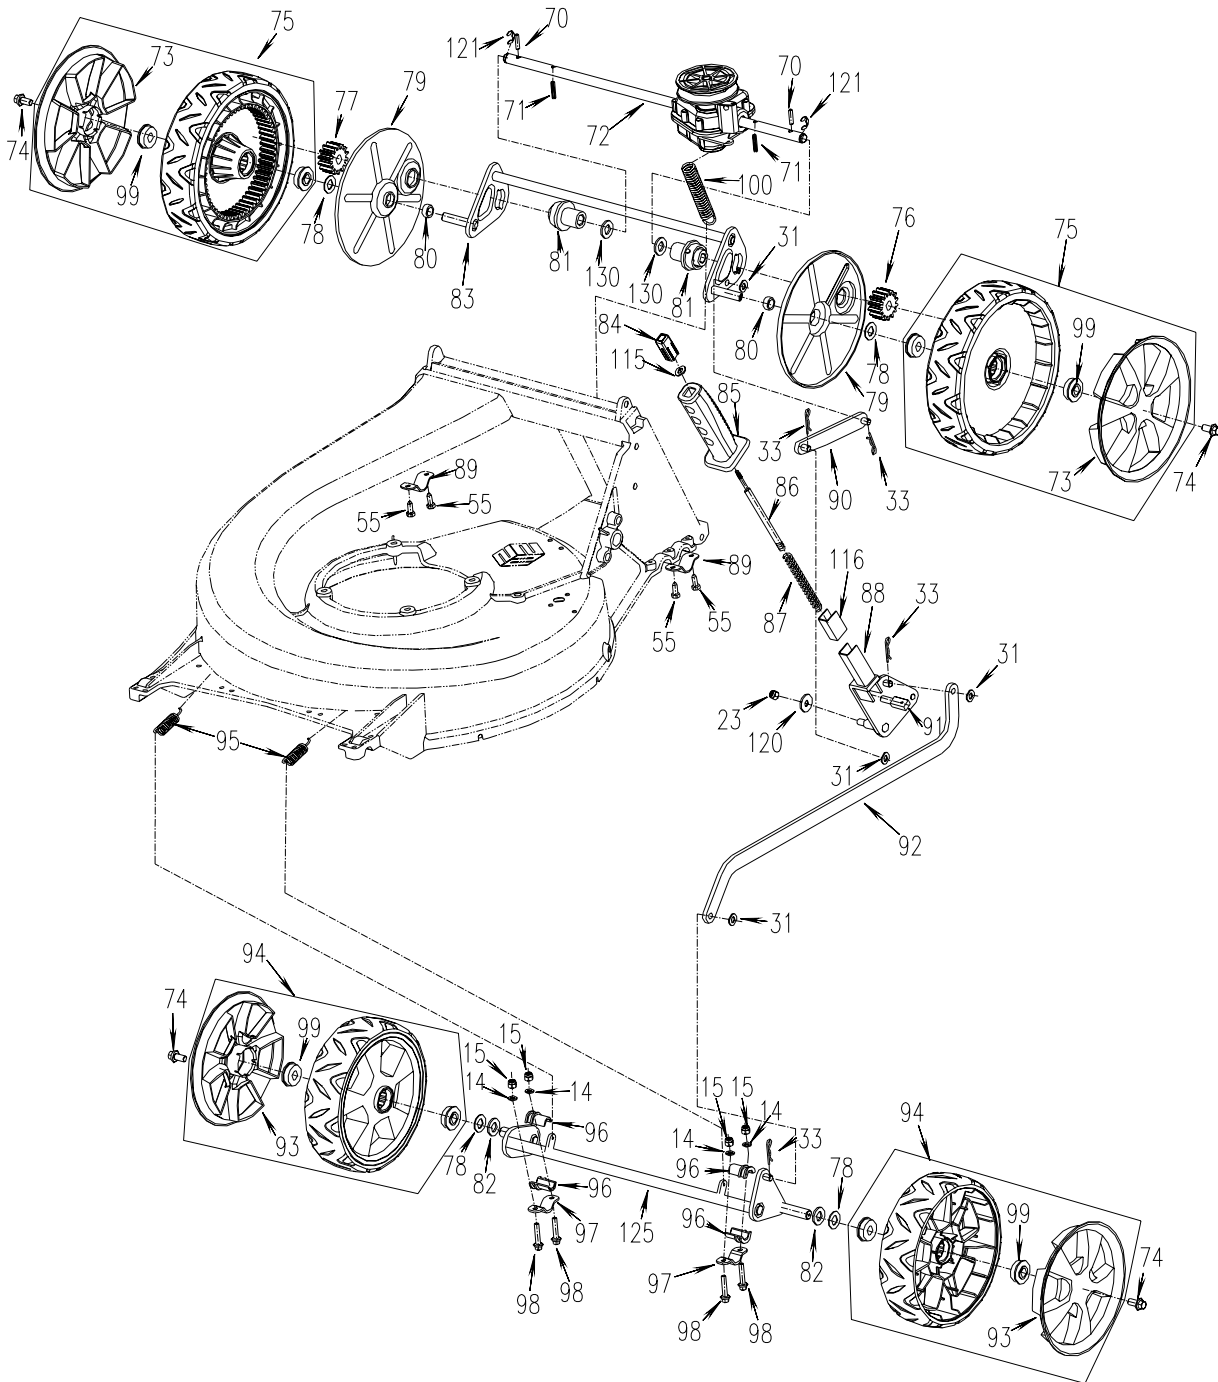

沃得集团
WORLD GROUP

MOWER DECK ASSEMBLY

沃得集团
WORLD GROUP

MOWER DECK ASSEMBLY

REF NO.	PART NO.	DESCRIPTION	QUANTIT	REFNO.	PART NO.	DESCRIPTION	QUANT
14	B97.1-6	Flat Washer 6mm	4	51	2100321	Rod, Rear Guard	1
15	B6182-6	Nylon Insert Lock	4	52	XSS46-15	Rear Guard	1
23	B6182-8	Nylon Insert Lock	9	53	B5787-835	Flange bolt M8*35	2
29	2100466	Rear cover	1	54	2100362	Adjust dental plate	1
30	2100369	Torsion Spring	1	55	B6560-616	Self tapping screw	1
31	B97.1-8	Flat Washer 8mm	9	56	B818-58	Screw M5*8	4
32	2100603	Rod, Rear Cover	1	57	B6170-5	Nut M5	4
33	XSZ56-1-17	Hair Pin	1	58	2100309	Left guard plate	1
34	2100371	Small cover	1	59	B818-620	Cross screw	2
35	B6560-612	Tapping screw	5	60	B6563-616	Tapping screw	2
36	B818-512	Screw M5x12	1	61	2100363	Underflow plate	1
37	B93-5	Washer 5mm	1	62	B845-ST4232	Tapping screw	7
38	B97.1-5	Washer 5mm	1	63	B845-ST4222	Tapping screw	3
39	2100347	shield	1	64	2100358	Front guard plate	1
40	2100354	Pulley cover	1	65	2100301	Deck	1
41	2011021	Rubber boot	1	66	B5787-620	Bolt M6*20	2
42	2100471	Right holder	1	67	2100353	Spring plate	2
43	B5787-820	Flange bolt M8*20	2	68	2100310	Right guard plate	1
44	B5787-825	Flange bolt M8*25	2	69	2100370	Mulching Plug	1
45	2100348	Shield holder	1	112	2100700	V-belt A762	1
46	2100472	left holder	1	113	B3452.1-112265	Seal ring 11.2*2.65	1
47	2100306	Axle sleeve	1	114	B91-216	Pin 2*16	2
48	2100332	Front panel	1	118	B5787-850	Bolt M8*50	2
49	2100356	Washing joint	1	119	B5787-875	Bolt M8*75	1
50	2100496	Support bracket	1				