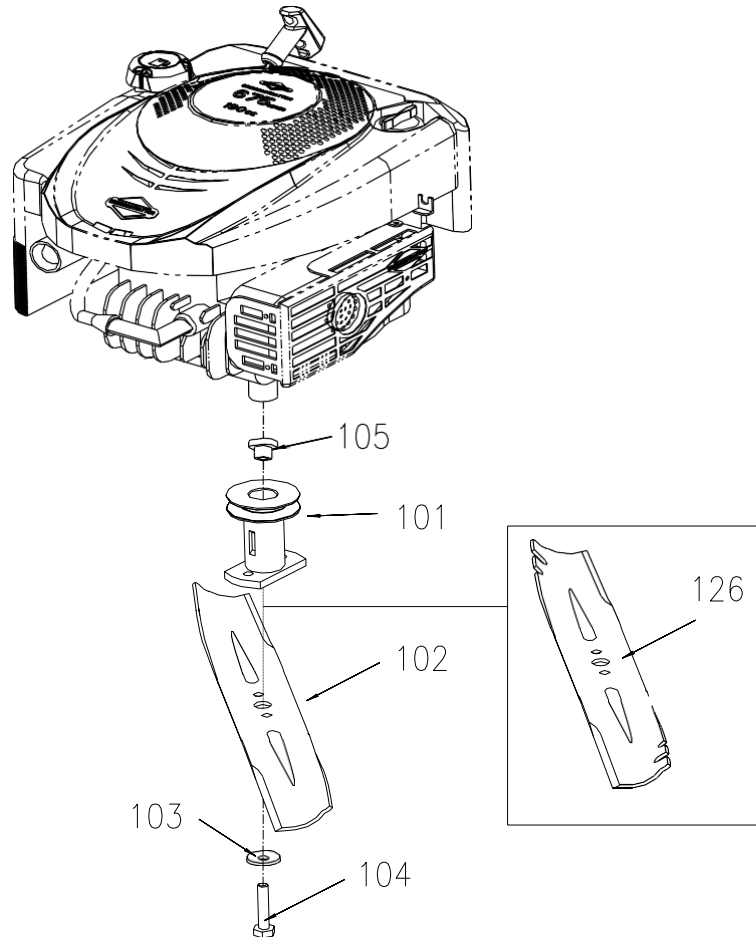

沃得集团
WORLD GROUP

BLADE ASSEMBLY

REFNO.	PART NO.	DESCRIPTION	QUAN TITY
101	2100220A	Blade adaptor	1
102	2100005	Blade mulching	1
103	XSZ56-2-17	Washer	1
104	2200010	Hex Hd. Bolt 3/8" -24 /1" ×2"	1
105	2019001	Bushing	1
126	2100709	Blade straight	1