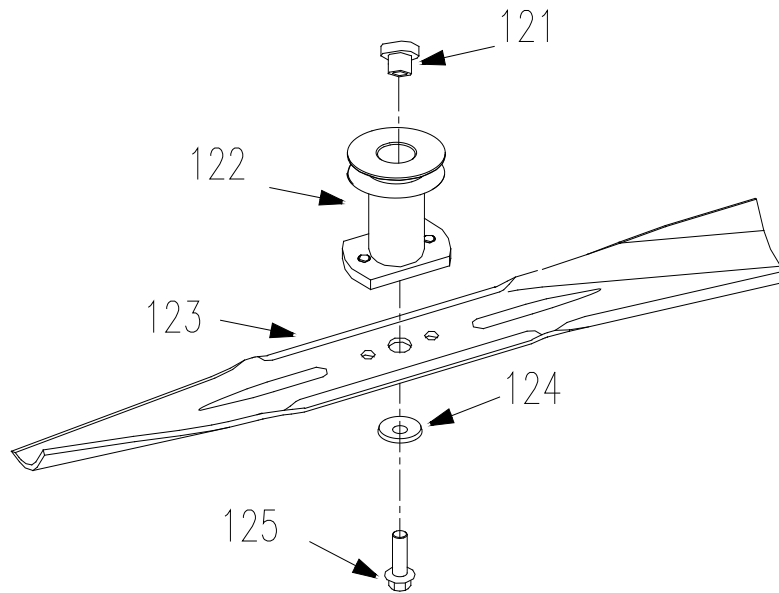

沃得集团
WORLD GROUP

BLADE ASSEMBLY

REF NO.	PART NO.	DESCRIPTION	Quantity
121	1819001	Bushing	1
122	1819100	Blade Adaptor	1
123	XSS46-01	Blade	1
124	XSZ56-2-17	Washer	1
125	WORD18-08A	Hex Hd. Bolt 3/8"-24/1"x1-3/4"	1