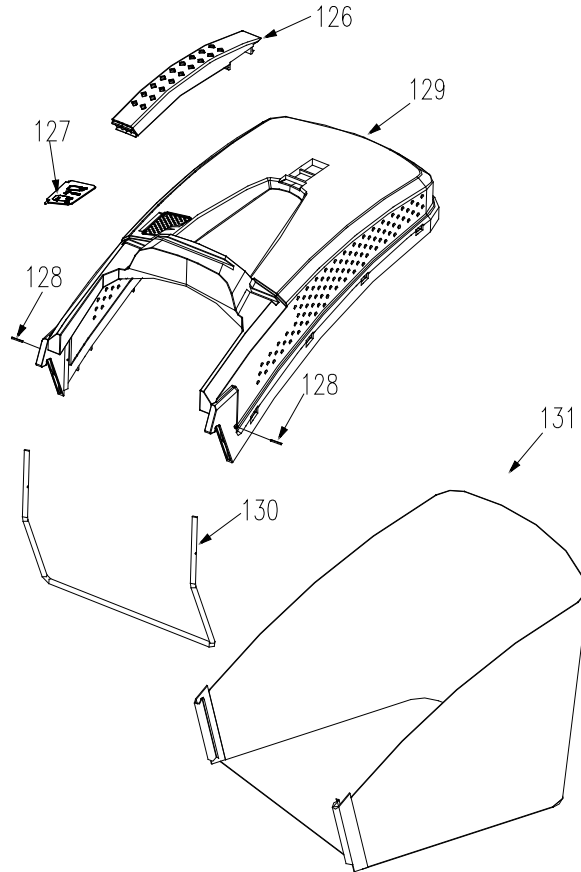

沃得集团
WORLD GROUP

GRASS BAG ASSEMBLY

REF NO.	PART NO.	DESCRIPTION	Quantity
126	2100463A	Grass Bag Handle	1
127	2100446A	Access plate	1
128	B879-2513	Spring pin2.5X13	2
129	2100447A	Grass Bag Cover	1
130	2012611	Bag Frame	1
131	1806520	Grass Bag Assembly	1