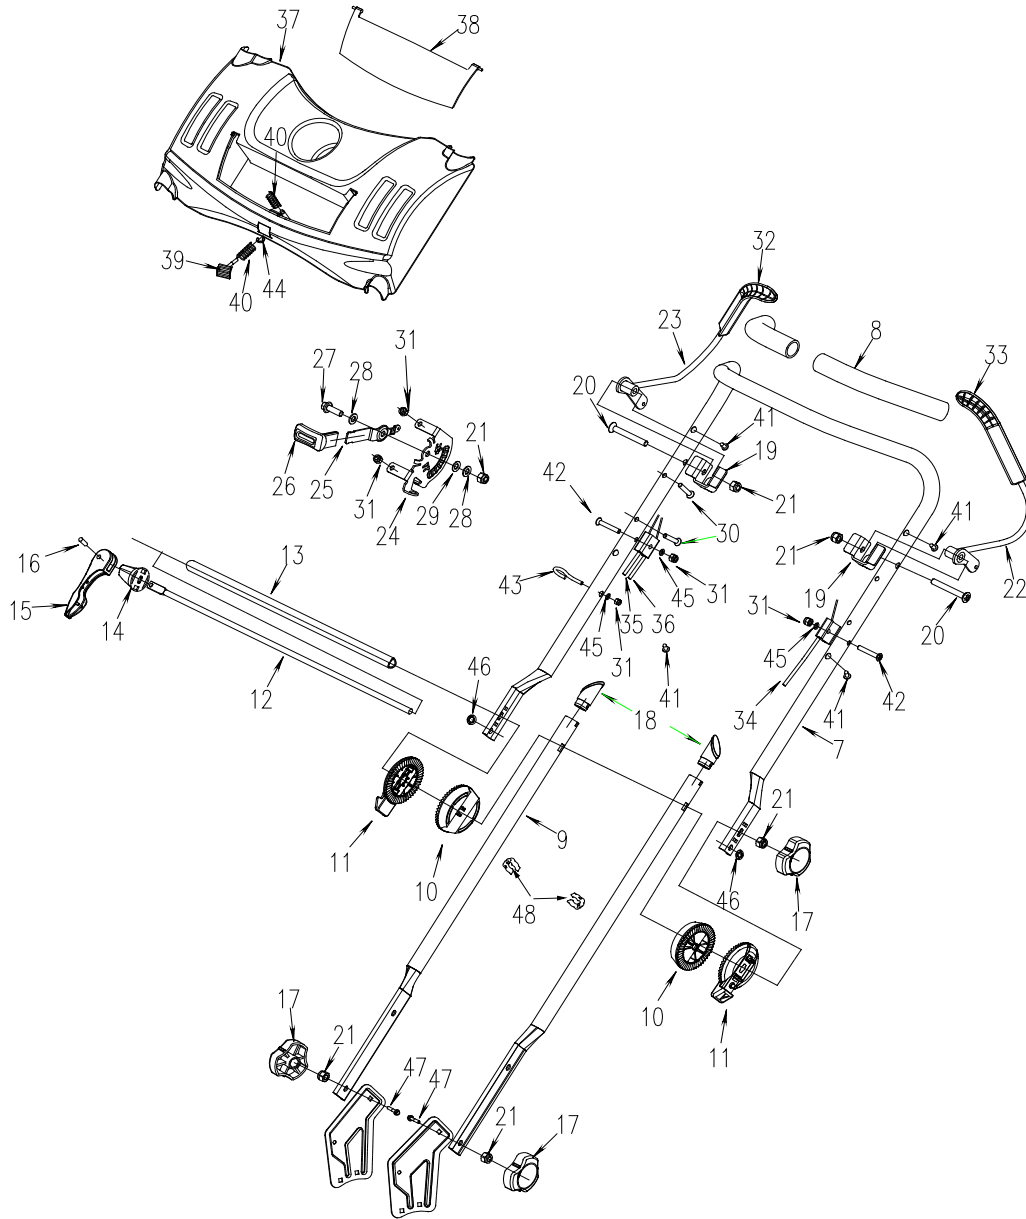

沃得集团
WORLD GROUP

HANDLEBAR & CONSOLE

HANDLEBAR & CONSOLE

REF	PART NO.	DESCRIPTION	Quantity
7	1818056	Upper Handlebar	1
8	04016324	Handle Grip	2
9	1818024	Lower Handlebar	2
10	04016731	Inside control plate	2
11	04016734	External control plate	2
12	1818027	Quick fix handle lever	1
13	1818025	Stiffener	1
14	04016743	Control block	1
15	1600511	Quick fix	1
16	B879-619	Pin 6*19	1
17	1818028	Knob Nut	3
18	1818038	Pipe plug	2
19	1818023	Limit board	2
20	B820-865	Screw M8*65	2
21	B6182-8	Nut M8	6
22	1818030	Blade Control Handle	1
23	1818032	Drive Clutch Lever	1
24	1818040	Support	1
25	1818039	Throttle control handle	1
26	2110087	Wrench cover	1
27	B5787-825	Bolt M8*25	1
28	B97.1-8	Washer 8	2
29	B1972-A16-1	Dish spring	1
30	B820-635	Screw M6*35	2
31	B6182-6	Nut M6	5
32	04016797	Wrench cover	1
33	04016799	Wrench cover	1
34	1818071	Holding brake pull	1
35	1818041	Clutch Cable	1
36	1818045	Throttle flexible shaft	1
37	1818029	Panel	1
38	1818035	Cover	1
39	1818036	Knob	1
40	1818043	Pressure spring	2
41	B845-4213	Self-tapping screw ST4.2*13	4
42	B820-640	Screw M6*40	2
43	WORD18.6-05	Guy hook	1
44	B896-3	Split washer 3	1
45	B97.1-6	washer 6	3
46	04004228	Star lock 5	2
47	B801-820	Bolt M8*20	2
48	2011031	Cable clip	2