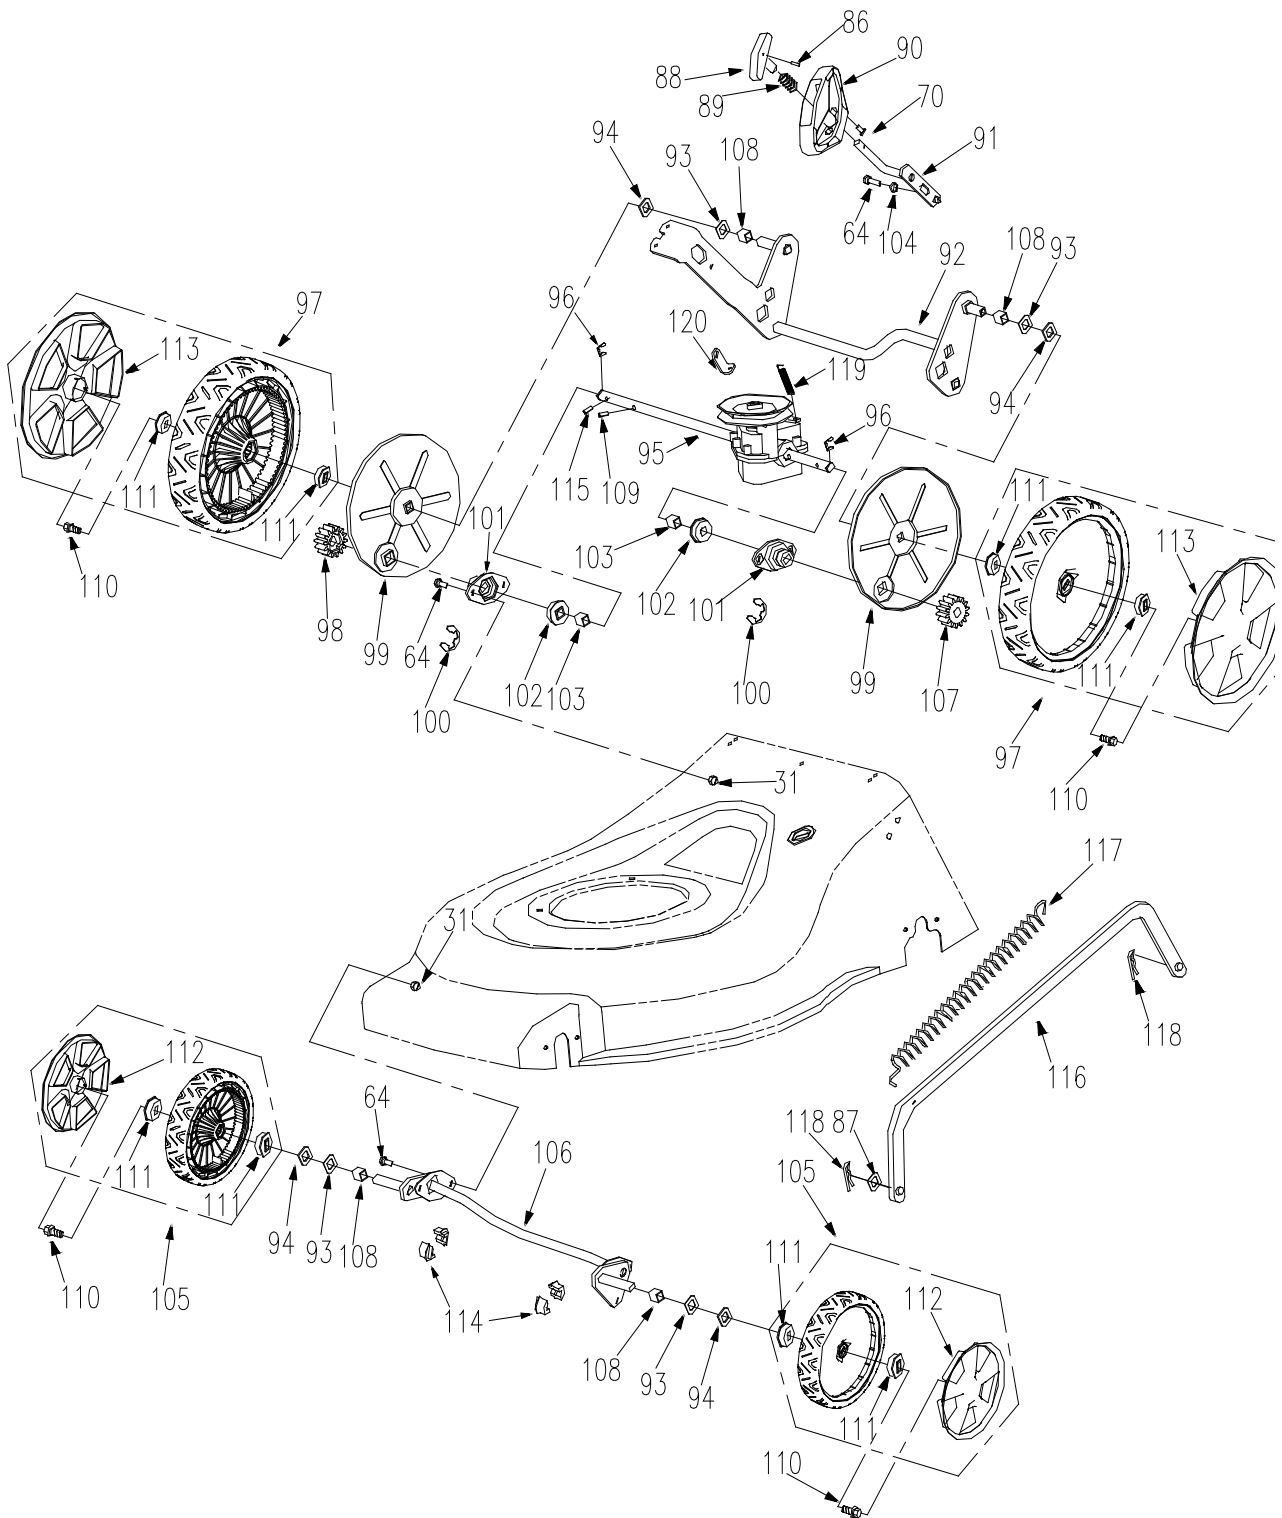

沃得集团
WORLD GROUP

DRIVE ASSEMBLY

沃得集团
WORLD GROUP

DRIVE ASSEMBLY

REF	PART NO.	DESCRIPTION	Quantity
31	B6182-6	Nut M6	10
64	B5787-616	Bolt M6x16	8
70	B5787-620	Bolt M6x20	2
86	B879-212	Pin 2x12	1
87	2000086	Flat washer 8	-
88	2012701A	Button	1
89	2012703	Pressure spring	1
90	2012702	Handle	1
91	2012710	Rear handle	1
92	1804200	Rear Axle Assembly	1
93	B97.1-12	Washer 12	4
94	B955-12	Washer 12	4
95	84560	GT gear box	1
96	B896-9	E-Clip 9	2
97	01110	11 " Wheel	2
98	2200033	Pinion Gear, Right	1
99	0110001	Cover	2
100	XSZ56-2-06	E-Clip 19	2
101	2207002A	Bearing seat	2
102	2207003	Bearing 8806	2
103	2207001	Bronze Bushing	2
104	2007006	Bushing	1
105	00800	8 " wheel	2
106	1809320	Front Shaft Assembly	1
107	2200032	Pinion Gear, Left	1
108	2007401	bushing	4
109	B879-516	Pin 5x16	2
110	B5787-816	Bolt M8x16	4
111	2201002	Bearing	8
112	00801	Hub cap	2
113	01111	Hub cap	2
114	WORD18-01	Bearing	4
115	XSZ56-2-08	Pin	2
116	1805000	Rod riveting	1
117	2200053	Tension spring	1
118	XSZ56-1-17	Hair Pin	2
119	1812009	Ttansmission Tension spring	1
120	2100249	Supporting plate	1