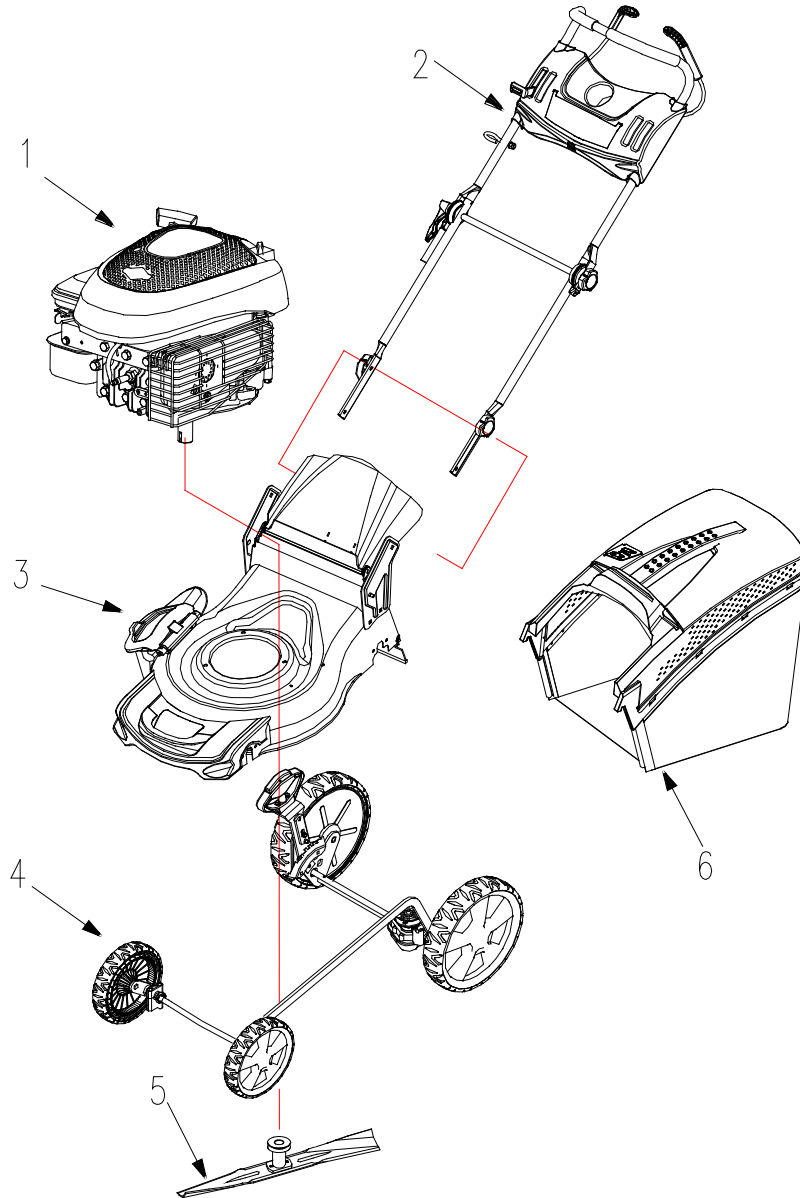

沃得集团
WORLD GROUP

MOWER ASSEMBLY

REF NO.	PART NO.	DESCRIPTION	Quantity
1		Engine	1
2		Handlebar & Console	1
3		Mower Deck Assembly	1
4		Drive Assembly	1
5		Straight Blade Assembly	1
6		Grass Bag Assembly	1