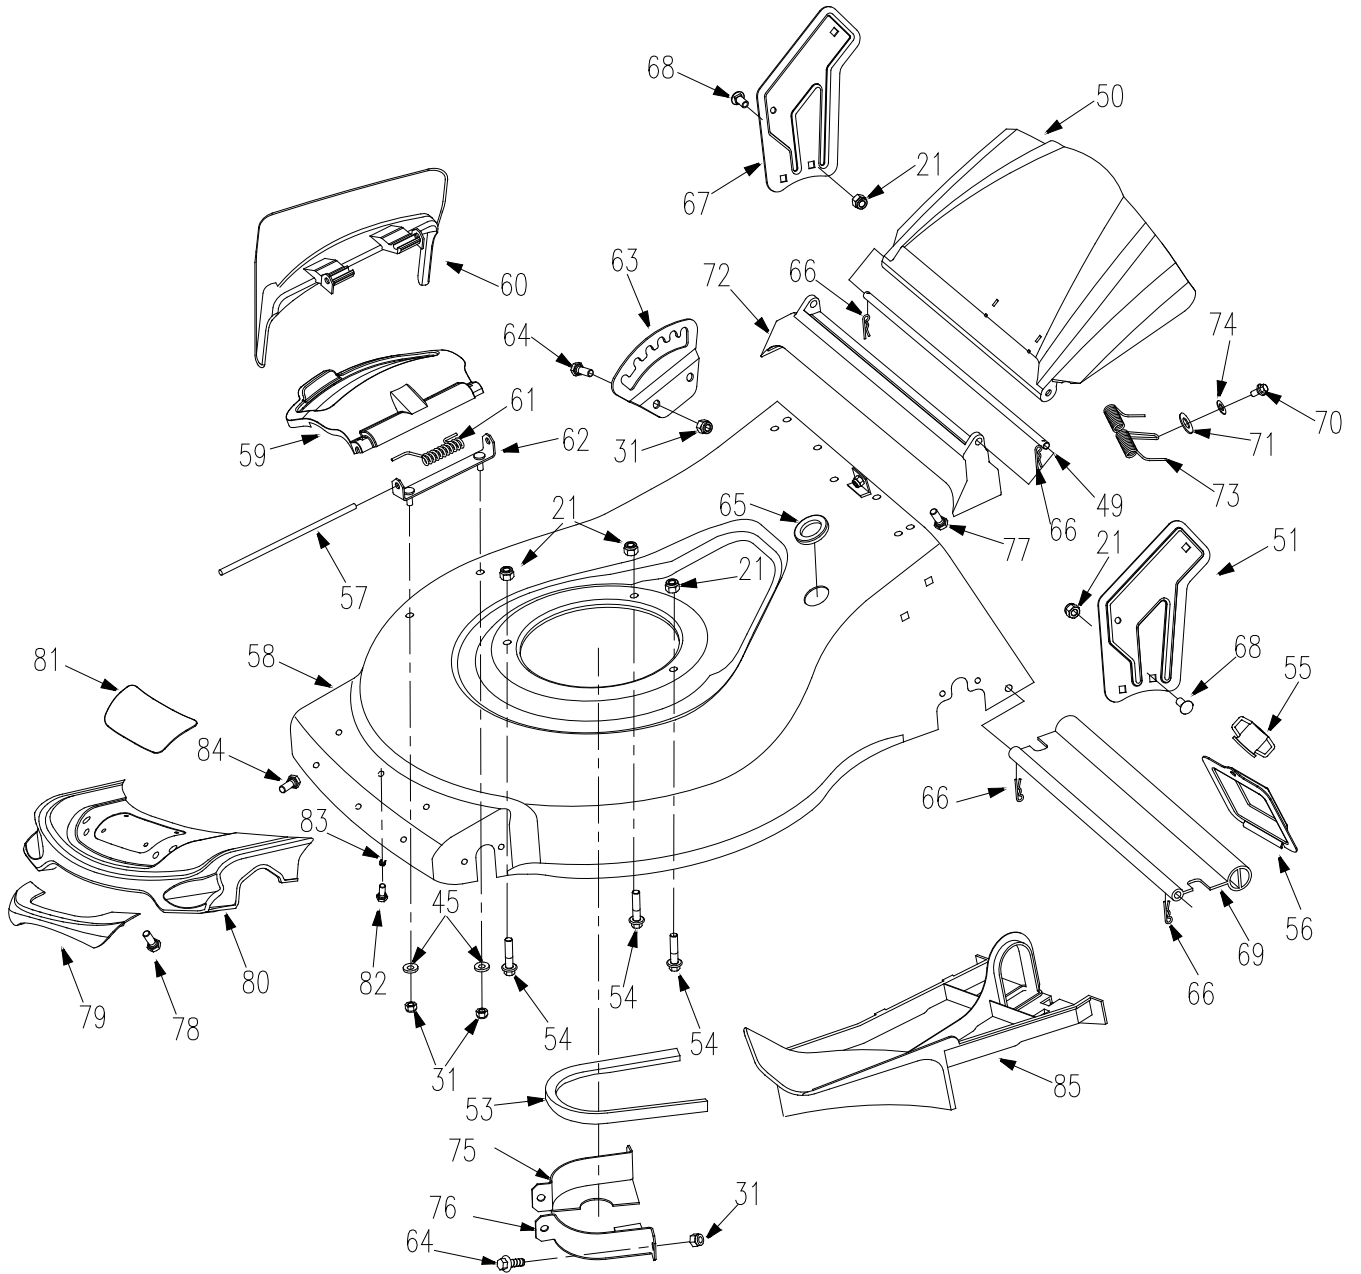

MOWER DECK ASSEMBLY

MOWER DECK ASSEMBLY

REF	PART NO.	DESCRIPTION	Quantity
45	B97.1-6	Flat Washer 6mm	2
31	B6182-6	Nylon Insert Lock Nut M6mm	7
21	B6182-8	Nylon Insert Lock Nut M8mm	7
49	2100350	Rod, Rear Cover	1
50	2100466	Rear Cover	1
51	1818008	Left Bracket	1
53	1812003	V-Belt Z750	1
54	B5787-835	Bolt M8x35	3
55	2100012	Swing nut	1
56	1813011	Baffle	1
57	2000019	Pivot Shaft	1
58	1818005	Mower Deck	1
59	1813012	Mulch Cover	1
60	1813005	Side Discharge Chute	1
61	2200021	Torsion Spring	1
62	2213000	Mounting Bracket	1
63	1812005	Height Adjustment Rack	1
64	B5787-616	Bolt M6x16	5
65	4LZ2.16.4-0	Rubber Ring	1
66	B91-216	Pin 2x16	4
67	1818009	Right Bracket	1
68	B801-816	Bolt M8x16	4
69	XSS46-15A	Rear Guard	1
70	B5787-620	Bolt M6x20	1
71	B96-6	Washer 6	1
72	1812004	Rear Cover Bracket	1
73	2100369	Torsion Spring	1
74	B93-6	Washer 6	1
75	2200058	Right Wheel Spad Seaming	1
76	2200057	Left Wheel Spad Seaming	1
77	B5285-5519	Self-tapping screw ST5.5X19C	7
78	B845-3525	Self-tapping screw ST3.5*25	4
79	1818001	Front handle	1
80	1818002	Front feeling	1
81	1818003	Front cover	1
82	B845-3516	Self-tapping screw ST3.5*16	3
83	1818044	Fixed plate	3
84	B5285-5513	Self-tapping screw ST5.5*13F	3
85	1812002	Mulching Plug	1