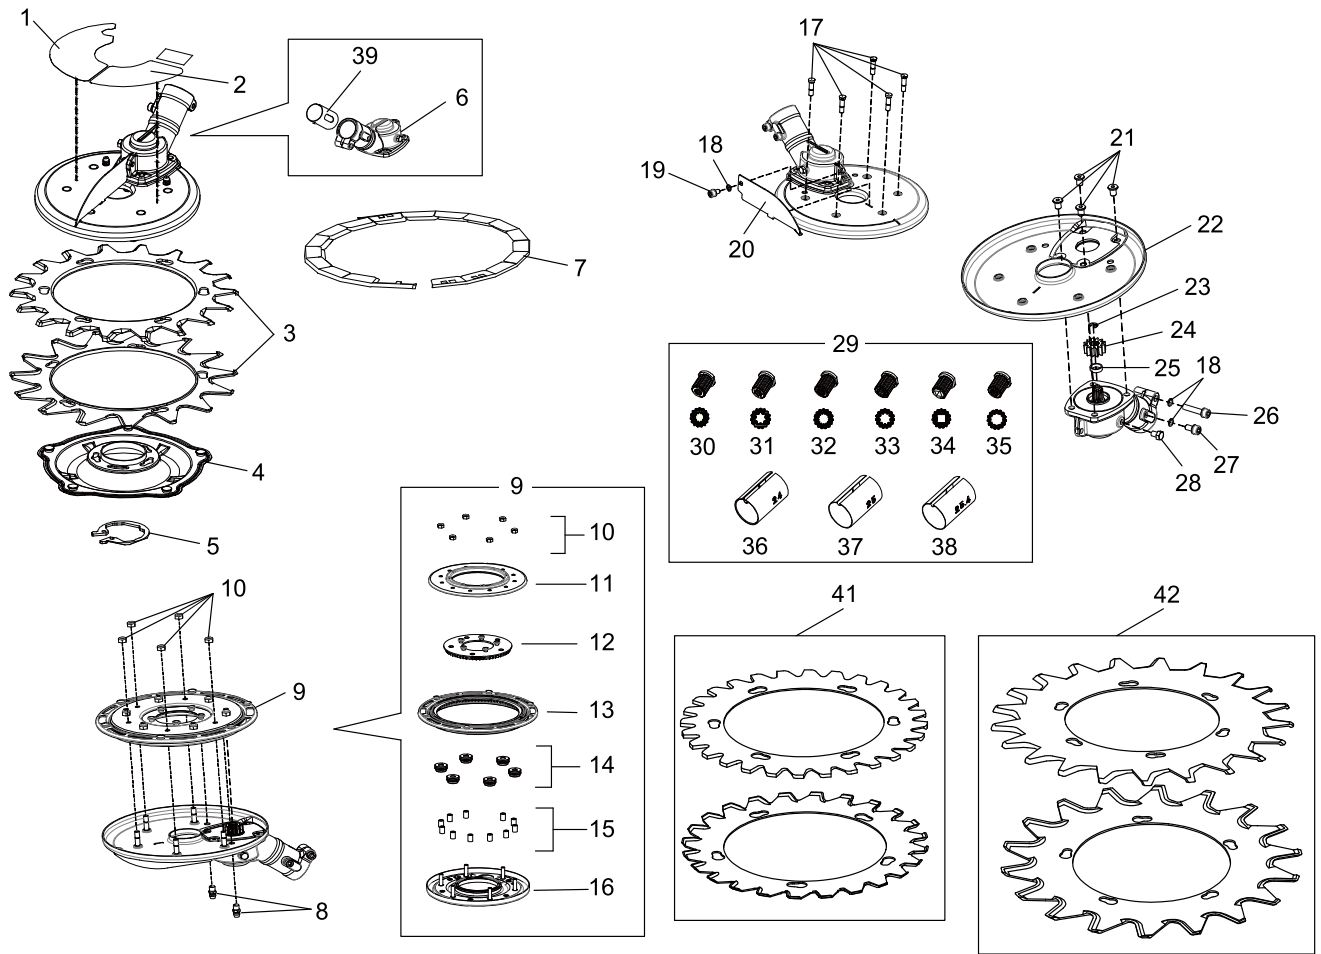

ATTACHMENT

ATTACHMENT

Key No.	LV (+)	Parts Number	Parts Description	Qty	Standard	Class
1		SKVY-26	TYPE LABEL VY	1		
2		SKVY2-27	CAUTION LABEL VY2	1		
3		SK-1815NWY	Blade UP18/LOW15	1		
4		SKNW-19	BOTTOM DISK	1		
5		SKN-22	BOTTOM DISK FIXING BRACKE	1		
6		SKR-06AJ	GAER CASE AJR	1		
7		SKAN-21	BLADE PROTECTION COVER	1		
8		SKR-37	GREASE NIPPLE M6X1.0	2		
9		SKV-11	GEAR UNIT V	1		
10	+	SKR-27	U-NUT M5	11		
11	+	SKV-28	LOWER OIL CASE V ASSY	1		
12	+	SKV-31	SUN GEAR V ASSY	1		
13	+	SKRA-32Y	OUTER GEAR RA ASSY	1		
14	+	SKV-33	FREE ROLLER C	6		
15	+	SKRA34	SPACER RA	11		
16	+	SKV-35	UPPER OIL CASE V ASSY	1		
17		SKR-36	STUD SCREW M5X18	5		
18		SKAN-04	SPRING WASHER M5	3		
19		SKAN-05	CAP SCREW M5X8	1		
20		SKR-07	STABILIZER	1		
21		SKR-10	LOW HEAD CAP SCREW M6X8	4		
22		SKR-38	BODY CASE	1		
23		SKR-13	E-RING 4	1		
24		SKAN-14	DRIVE PINION GEAR	1		
25		SKR-15	OUTPUT SHAFT SPACER	1		
26		SKAN-02	CAP SCREW M5X25	1		
27		SKAN-01Y	FIT SCREW M5X12	1		
28		SKAN-03	HEX SCREW M5X6	1		
29		TKWA-01	MOUNTING KIT	1		
30	+	TKA-01Y	ADAPTER 6-10	1		
31	+	TKA02Y	ADAPTER 7-7	1		
32	+	TKA03Y	ADAPTER 7-13	1		
33	+	TKA-04Y	ADAPTER 8-9	1		
34	+	TKA-05Y	ADAPTER SQ	1		
35	+	TKA-06	ADAPTER 8-10	1		
36	+	TKS-24Y	SLEEVE 24	1		
37	+	TKS-25Y	SLEEVE 25	1		
38	+	TKS-254	SLEEVE 25.4	1		
39		SKM-26	SLEEVE 26	1		
40		SKV-40	PROTECTOR	1		
41		SK-2824NWY	BLADE UP28/LOW24	1		
42		SK-2118VWY	BLADE UP21/LOW18	1		

Class : Consumable class

A:Fast moving parts B:Semi-fast moving parts C:Slow moving parts D:Order only as needed