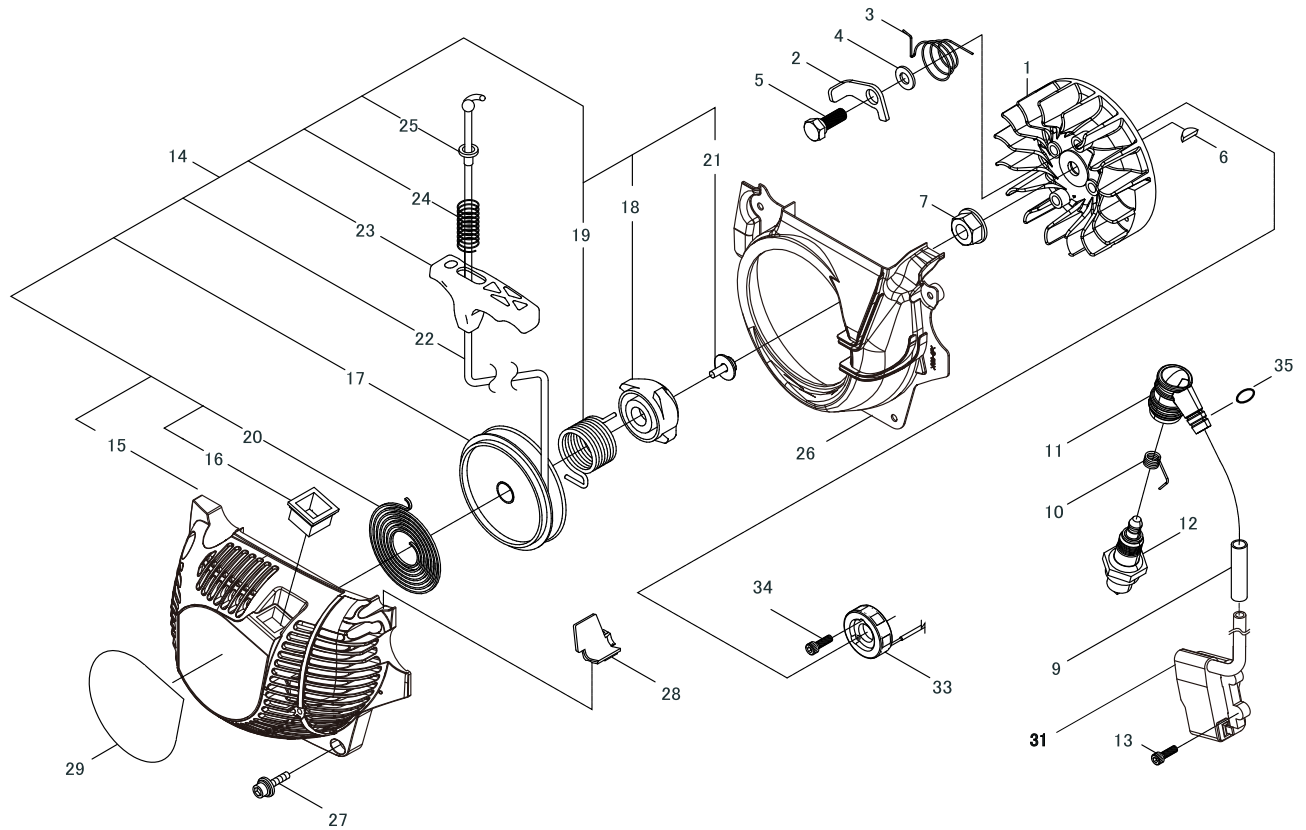

6. RECOIL STARTER

KEY	LV	PART NUMBER	Q'TY	DESCRIPTION	REMARKS	NOTE1	NOTE2
1		A409-000831	1	ROTOR, MAGNETO			
2		A514-000220	2	PAWL			
3		V452-000870	2	SPRING, TORSION			
4		V304-000270	2	WASHER, CIRCULAR 6			
5		V204-000620	2	BOLT			
6		93115-03010	1	KEY	3*10		
7		V265-000220	1	NUT			
9		V475-005180	1	TUBE			
10		A426-000040	1	TERMINAL, SPARK PLUG			
11		A427-000060	1	CAP, SPARK PLUG			
12		159010-10230	1	PLUG, SPARK (BPMR-7A)	BPMR-7A		
13		V202-000540	2	BOLT, 4			
14		A051-002260	1	STARTER, RECOIL ASY			
15	+	A500-001310	1	CASE, STARTER			
16	+	A510-000130	1	GUIDE, ROPE			
17	+	A506-000390	1	REEL			
18	+	A507-000080	1	CATCHER, PAWL			
19	+	V452-000880	1	SPRING, TORSION			
20	+	A504-000220	1	SPRING, RECOIL			
21	+	V253-000640	1	SCREW			
22	+	A509-000380	1	ROPE			
23	+	A511-000230	1	NOB			
24	+	V450-001170	1	SPRING, COMPRESSION			
25	+	V376-001400	1	SPACER			
26		A172-001870	1	COVER, FAN			
27		V202-000200	4	BOLT