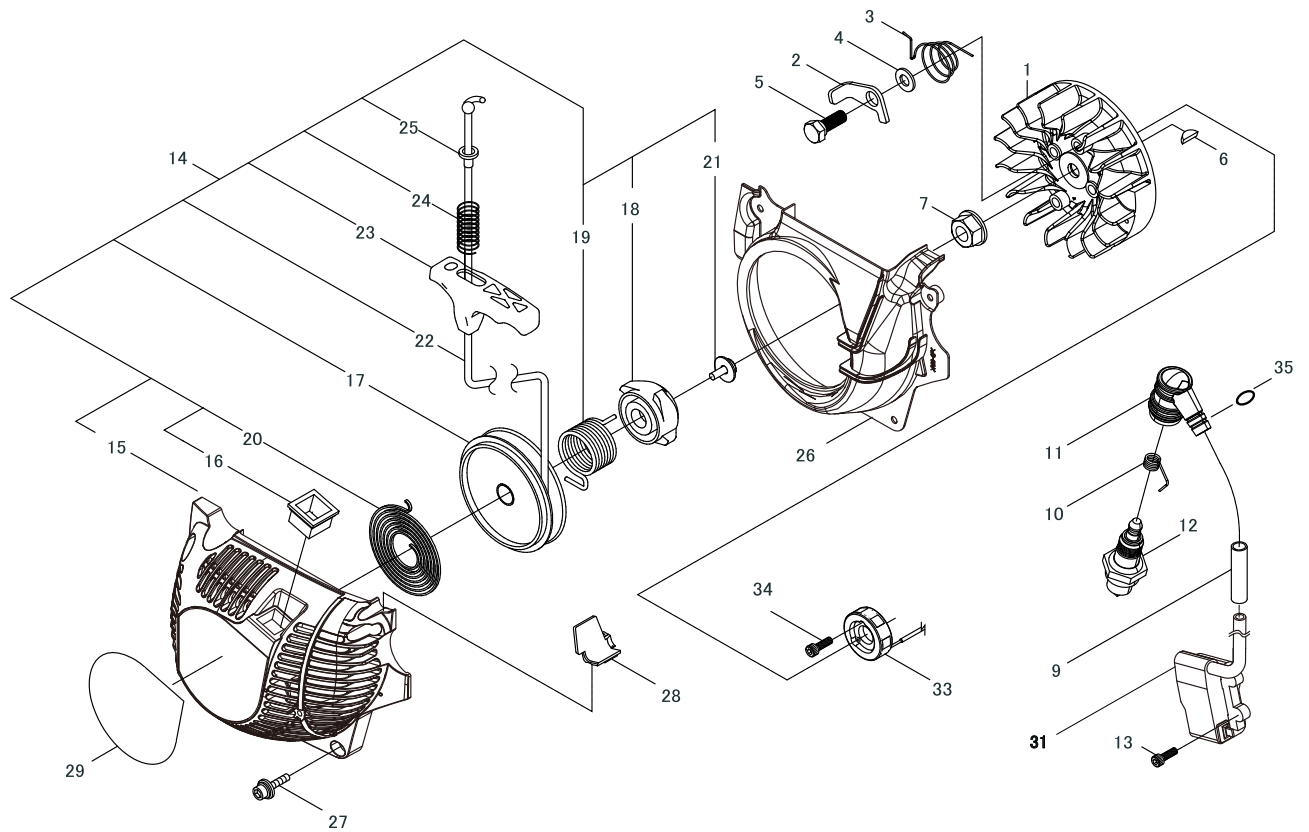

6. RECOIL STARTER

KEY	LV	PART NUMBER	Q'TY	DESCRIPTION	REMARKS	NOTE1	NOTE2
28		V131-000110	1	GROMMET			
29		X504-004180	1	LABEL TRADE			
31		A411-001240	1	COIL, IGNITION			
33		A041-000000	1	STATOR,ASM			
34		V202-000530	2	BOLT,4			
35		900720-20007	1	O-RING 7	P-7