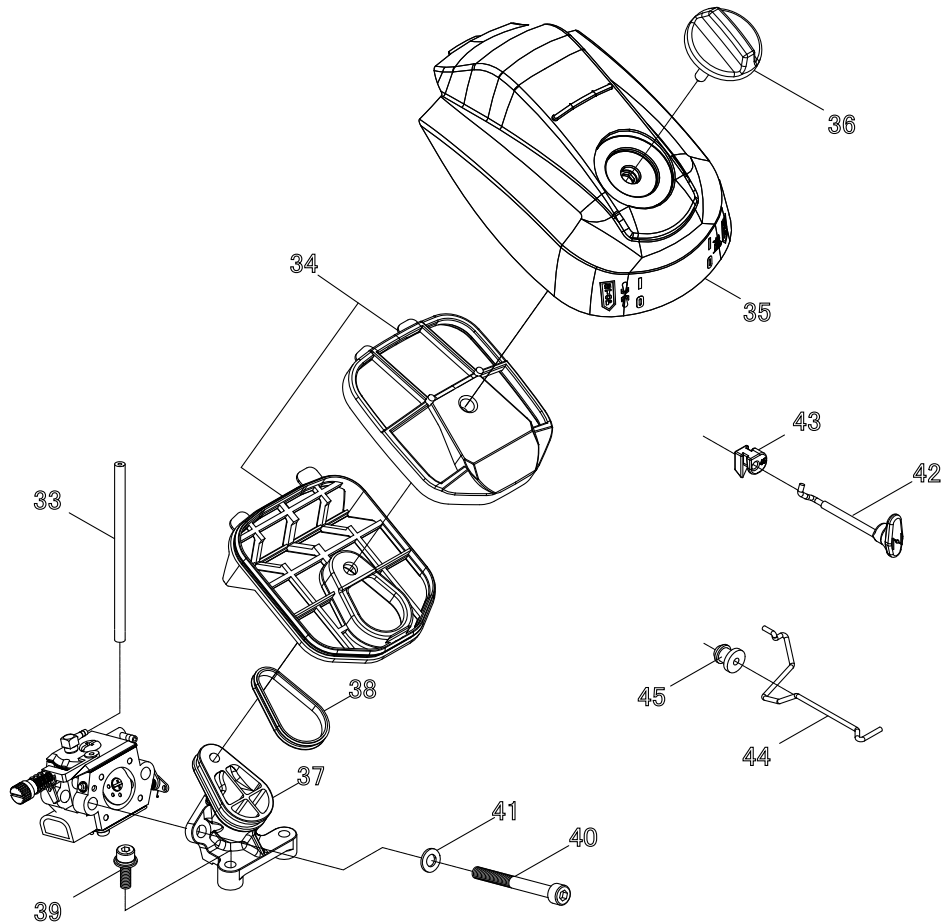

7. AIR CLEANER

KEY	LV	PART NUMBER	Q'TY	DESCRIPTION	REMARKS	NOTE1	NOTE2
33		V471-002800	1	PIPE			
34		A226-001030	1	AIR CLEANER			
35		A232-001140	1	CLEANER COVER			
36		A235-000270	1	KNOB,CLEANER LID			
37		A204-000220	1	ELBOW, CARBURETOR			
38		V581-000280	1	GASKET			
39		V202-000200	2	BOLT			
40		91100-05048	2	BOLT			
41		900600-00005	2	WASHER 5	5		
42		A240-000111	1	ROD, CHOKE			
43		V130-000131	1	GROMMET,CHOKE			
44		C454-000280	1	ROD,THROTTLE			
45		V133-000040	1	GROMMET