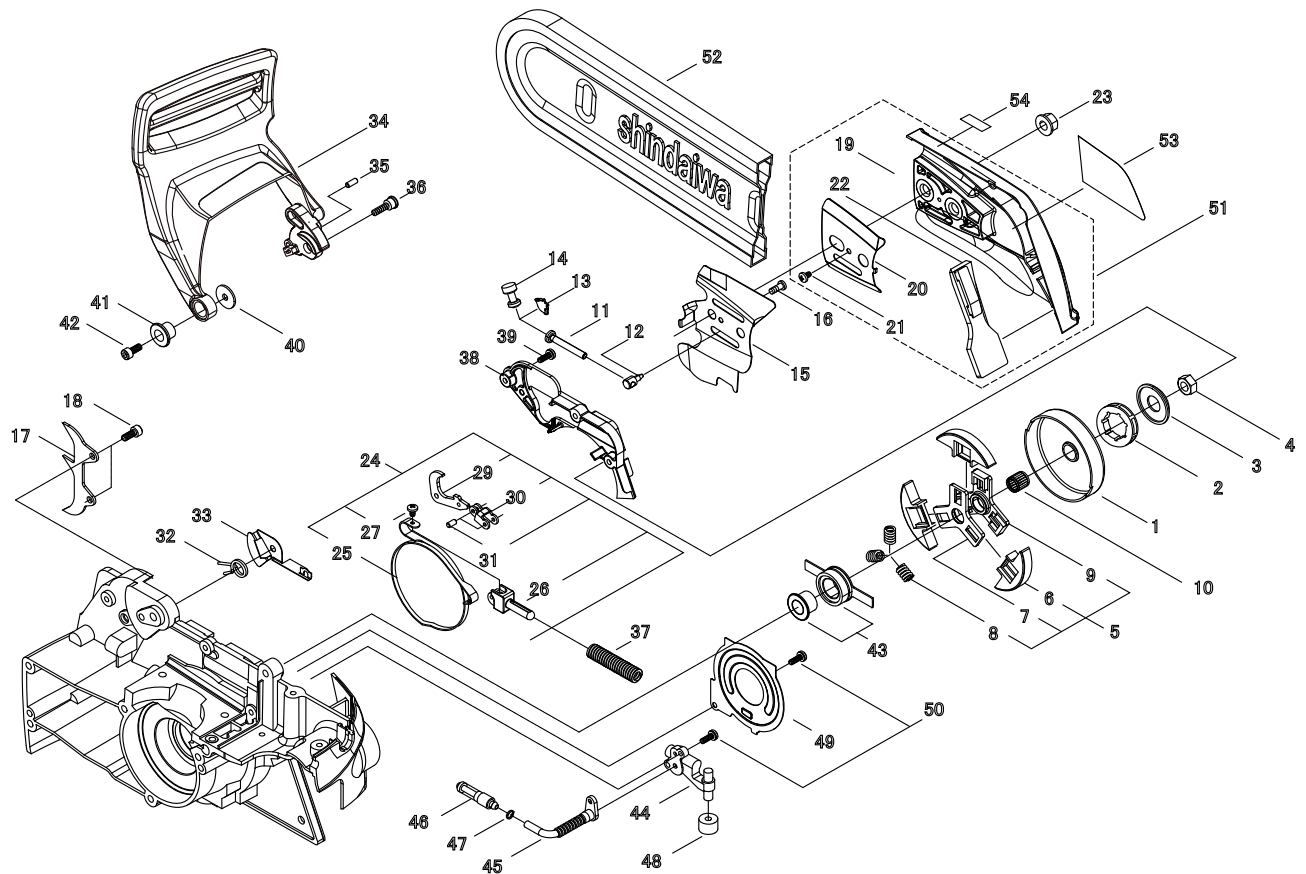

5. CLUTCH, SPROCKET

KEY	LV	PART NUMBER	Q'TY	DESCRIPTION	REMARKS	NOTE1	NOTE2
1		A556-001120	1	DRUM CLUCH			
2		A560-000010	1	RIM			
3		V307-000320	1	WASHER,CIRCULAR			
4		V265-000210	1	NUT			
5		A056-000610	1	ASM,CLUCH			
6	+	A555-000210	3	SHOE,CLUCH			
7	+	A552-000230	1	HUB,CLUCH			
8	+	V451-000930	3	SPRING			
9	+	A552-000240	1	HUB, CLUCH			
10		V555-000150	1	BEARING,NEEDLE			
11		V253-000610	1	SCREW			
12		C309-000110	1	TENSIONER,CHAIN			
13		V152-002430	1	GUIDE			
14		V651-000790	1	GEAR,BEVEL			
15		C305-000410	1	PLATE,SPROCKET GUARD			
16		V252-000470	1	SCREW,4			
17		C304-000130	1	SPIKE			
18		900105-05012	2	BOLT, H.S. 5*12	5*12		
51		P021-026921	1	CLUTCH COVER ASSY			
19	+	C300-000681	1	GUARD, SPROCKET			
20	+	C305-000260	1	PLATE,SPROCKET GUARD			
21	+	91374-04006	1	SCREW TAPPING			
22	+	C302-000030	1	PROTECTOR			
23		V265-000200	2	NUT			
24		C328-000210	1	BAND,BRAKE			
25	+	C328-000220	1	BAND,BRAKE