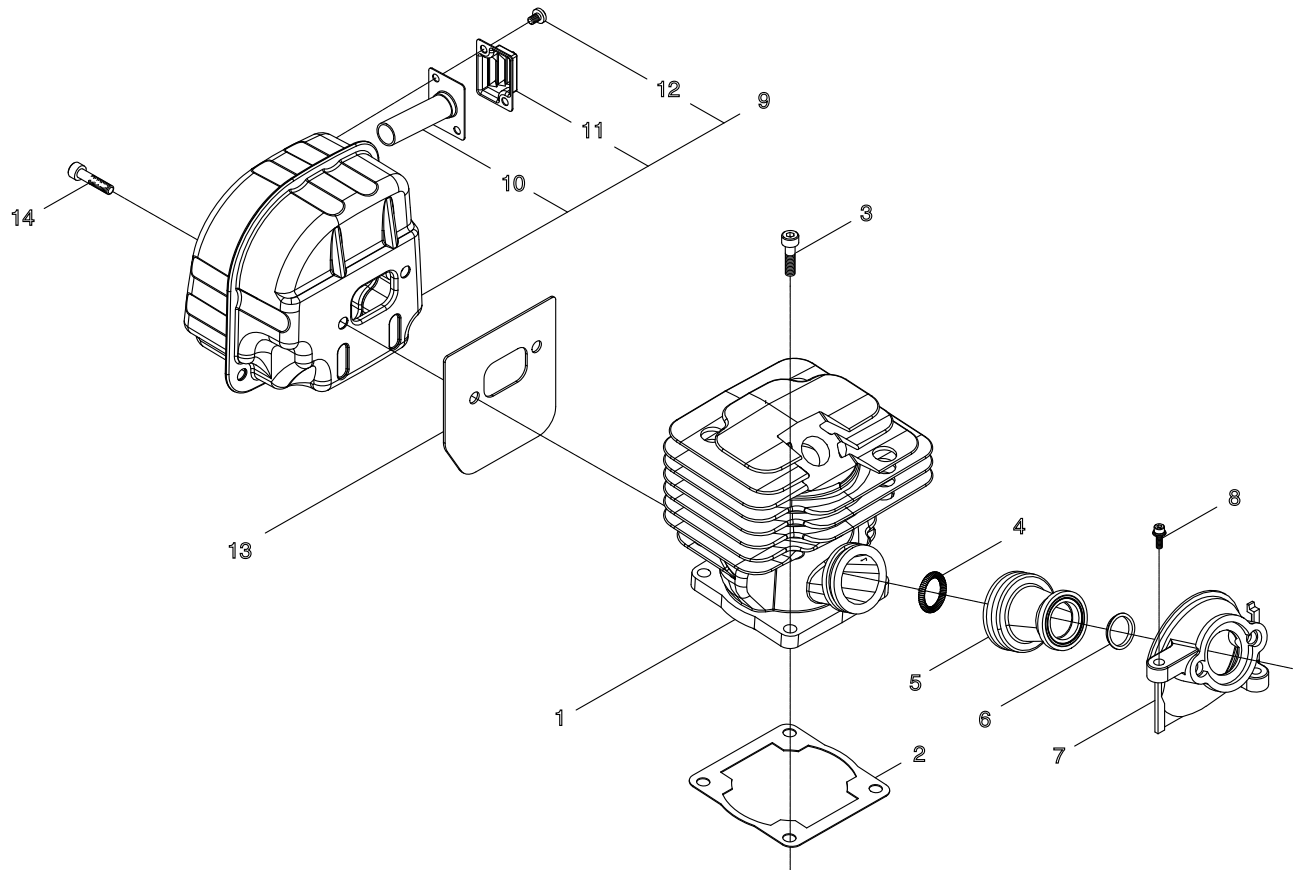

1. CYLINDER, MUFFLER

KEY	LV	PART NUMBER	Q'TY	DESCRIPTION	REMARKS	NOTE1	NOTE2
1		A130-001641	1	CYLINDER			
2		V100-000540	1	GASKET			
3		900105-05018	4	BOLT, H.S. 5*18	5*18		
4		V451-000920	1	SPRING			
5		A202-000150	1	BOOT			
6		V359-000200	1	COLLAR			
7		A200-000851	1	INSULATOR, INTAKE			
8		V202-000200	2	BOLT			
9		A030-000510	1	MUFFLER ASSY			
10	+	A313-001530	1	GUIDE, EXH			
11	+	A313-001460	1	TAIL PLATE			
12	+	91578-04006	2	SCREW			
13		V104-001581	1	GASKET, EXHAUST			
14		900105-05018	4	BOLT, H.S. 5*18	5*18