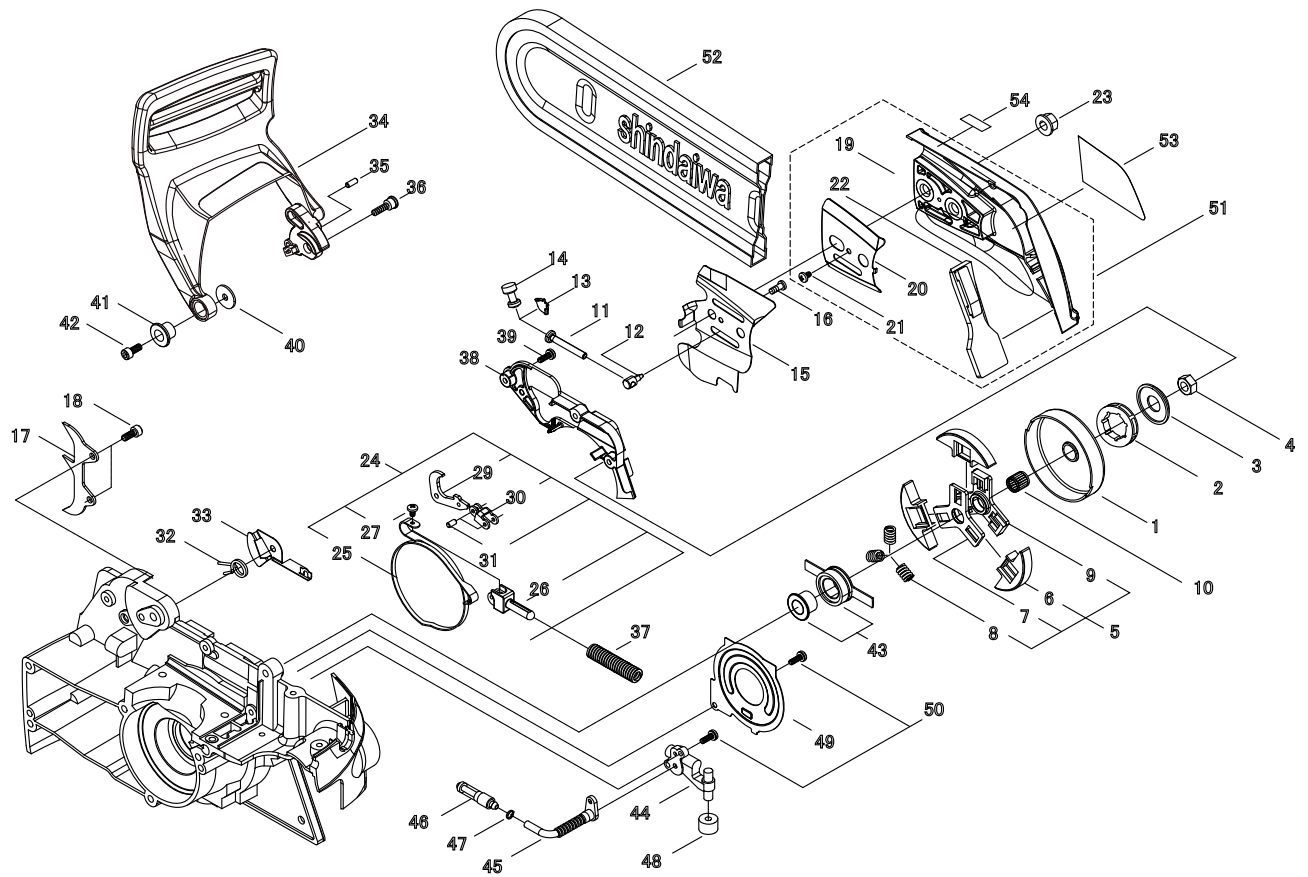

5. CLUTCH, SPROCKET

KEY	LV	PART NUMBER	Q'TY	DESCRIPTION	REMARKS	NOTE1	NOTE2
53		X504-004190	1	LABEL TRADE			
54		X532-001130	1	LABEL INST