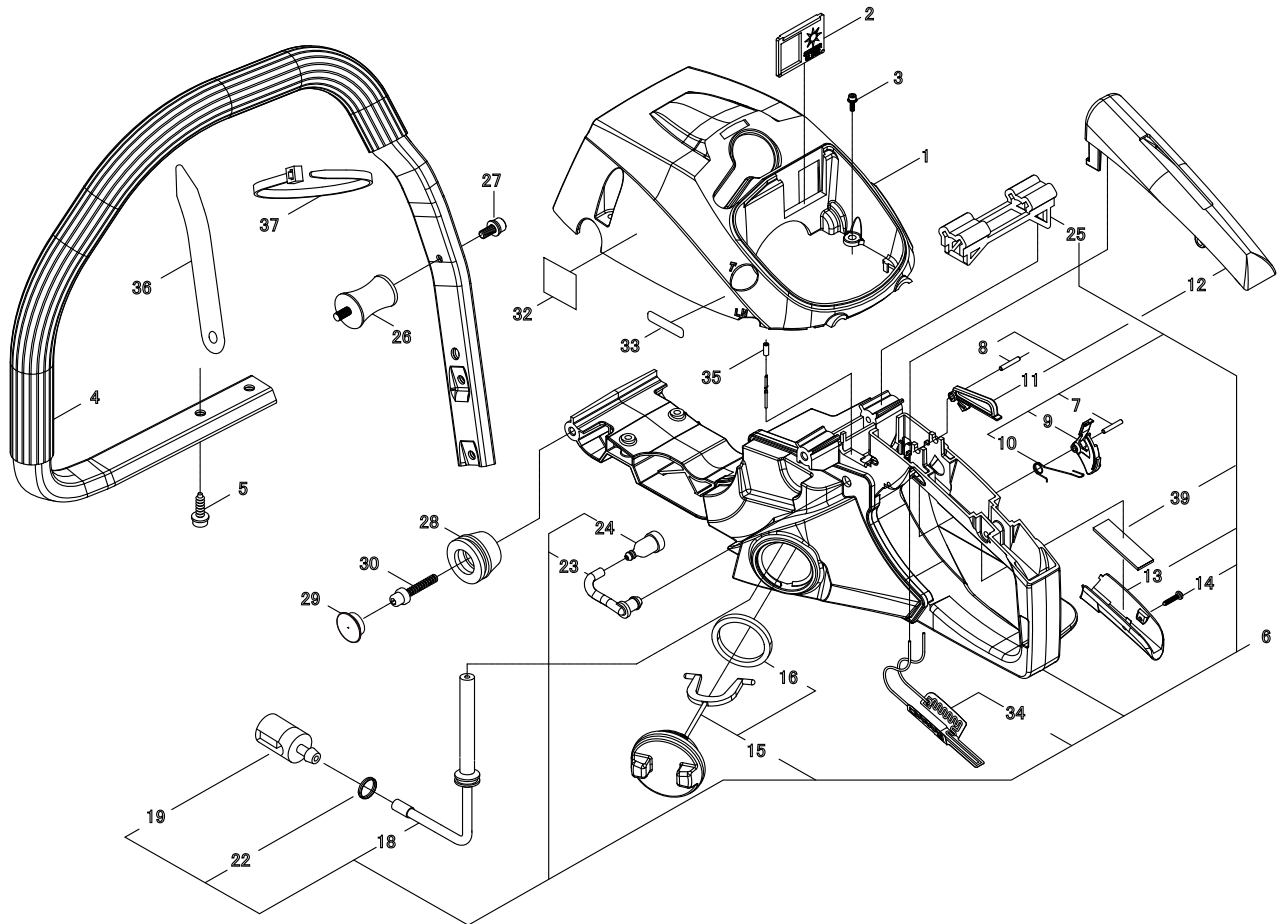

3. REAR HANDLE

KEY	LV	PART NUMBER	Q'TY	DESCRIPTION	REMARKS	NOTE1	NOTE2
28		V401-000340	4	CUSHION			
29		V421-000070	4	CAP,CUSHION			
30		V203-001480	4	BOLT			
32		890345-39230	1	LABEL,CAUTION			
33		X532-001140	1	LABEL INST			
35		C483-000040	2	BOOT, CONNECTOR			
36		C401-000260	1	COVER			
37		V495-001580	1	BAND