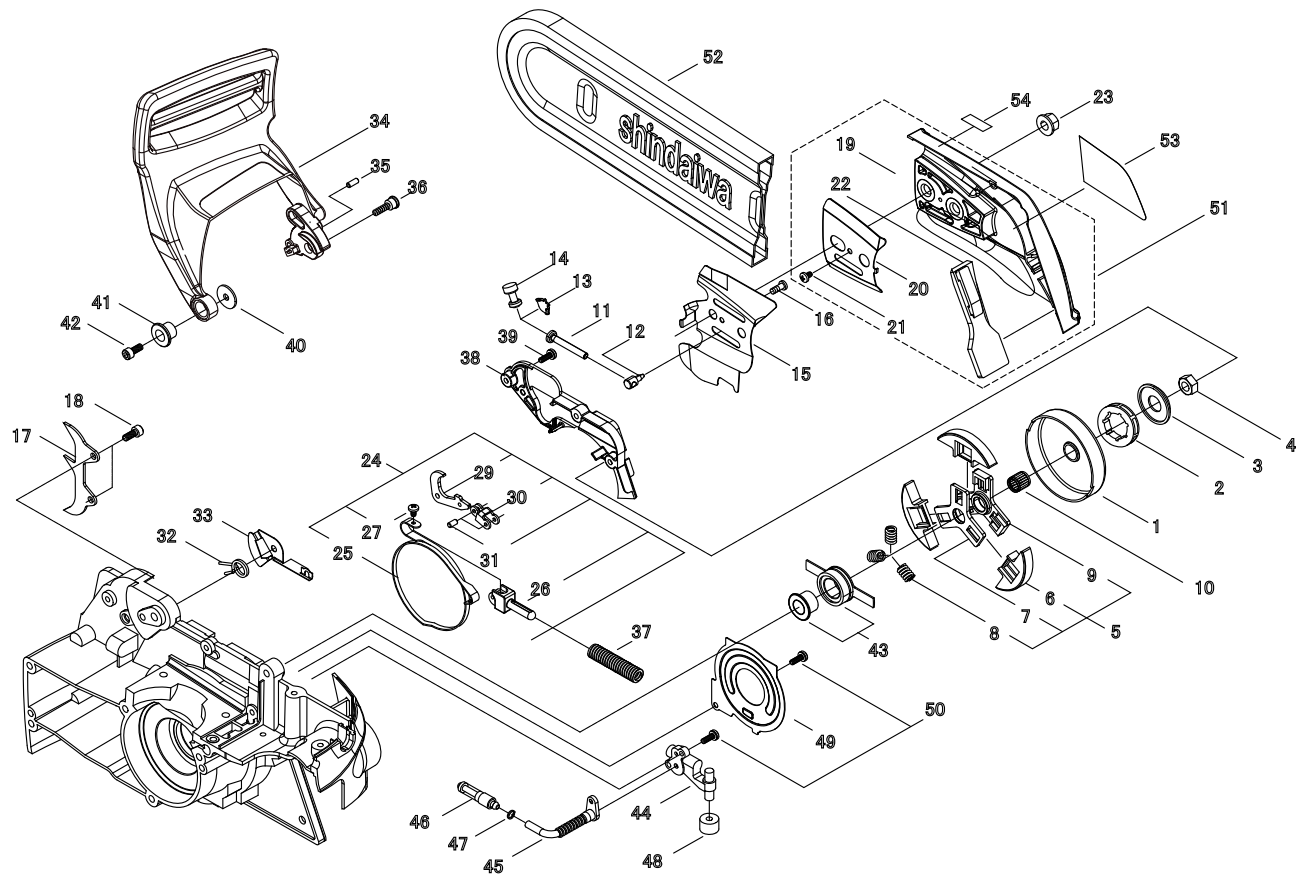

5. CLUTCH, SPROCKET

KEY	LV	PART NUMBER	Q'TY	DESCRIPTION	REMARKS	NOTE1	NOTE2
26	+	C334-000180	1	CONNECTOR,BRAKE			
27	+	91381-04010	1	SCREW TAPPING			
28	+	93042-40100	1	PIN, SPRING			
29	+	C334-000190	1	CONNECTOR, BRAKE			
30	+	C334-000200	1	CONNECTOR,BRAKE			
31	+	V629-000010	2	ROLLER			
32		V452-000860	1	SPRING,TORSION			
33		C347-000010	1	PLATE,BRAKE SEAL			
34		C320-000312	1	LEVER, BRAKE			
35		V622-000040	1	ROLLER			
36		V203-001470	1	BOLT,ADHESIVE			
37		V450-001160	1	SPRING,COIL			
38		C345-000420	1	COVER BRAKE			
39		V202-000520	3	BOLT,4			
40		V303-000320	1	WASHER,CIRCULAR 5			
41		V356-000580	1	COLLAR			
42		900105-05018	1	BOLT, H.S. 5*18	5*18		
43		P021-023110	1	GEAR			
44		C022-000120	1	OILER,ASM AUTO			
45		V470-001510	1	PIPE,OIL			
46		C209-000070	1	STRAINER,OIL			
47		V490-000500	1	CLIP			
48		C211-000010	1	ELEMENT			
49		C236-000060	1	COVER,OILER			
50		V202-000520	3	BOLT,4			
52		X490-000300	1	CHAIN COVER