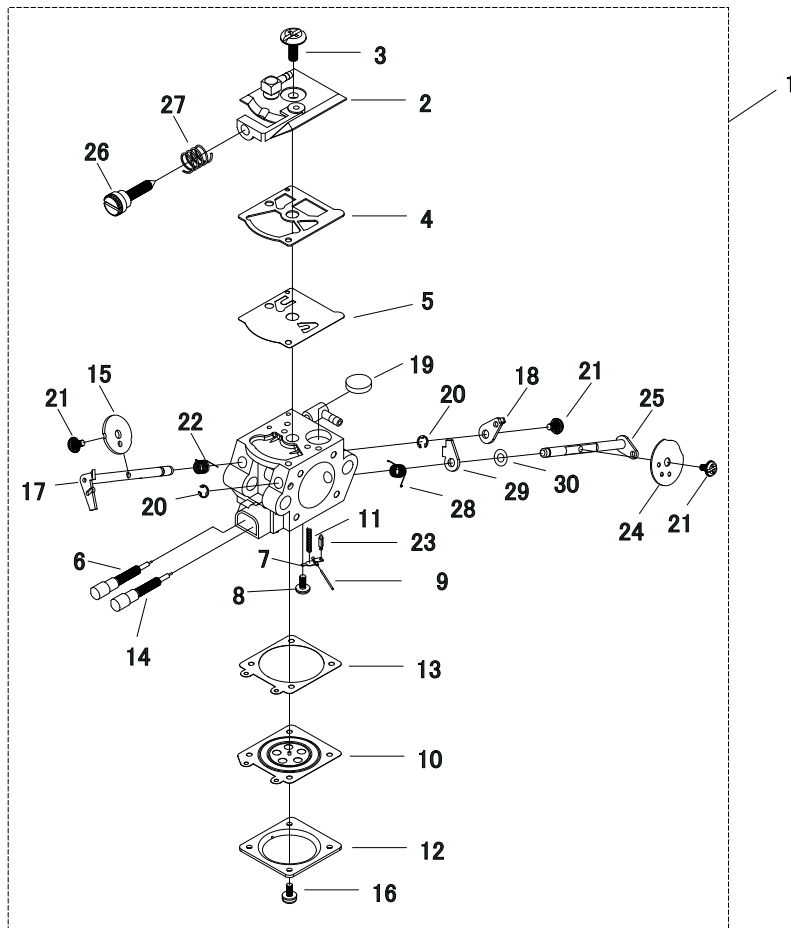

8. CARBURETOR

KEY	LV	PART NUMBER	Q'TY	DESCRIPTION	REMARKS	NOTE1	NOTE2
27	+	123133-04260	1	SPRING, IDLE ADJUST			
28	+	P003-000140	1	SPRING			
29	+	P003-000430	1	LEVER-FAST IDLE			
30	+	123149-26030	1	WASHER