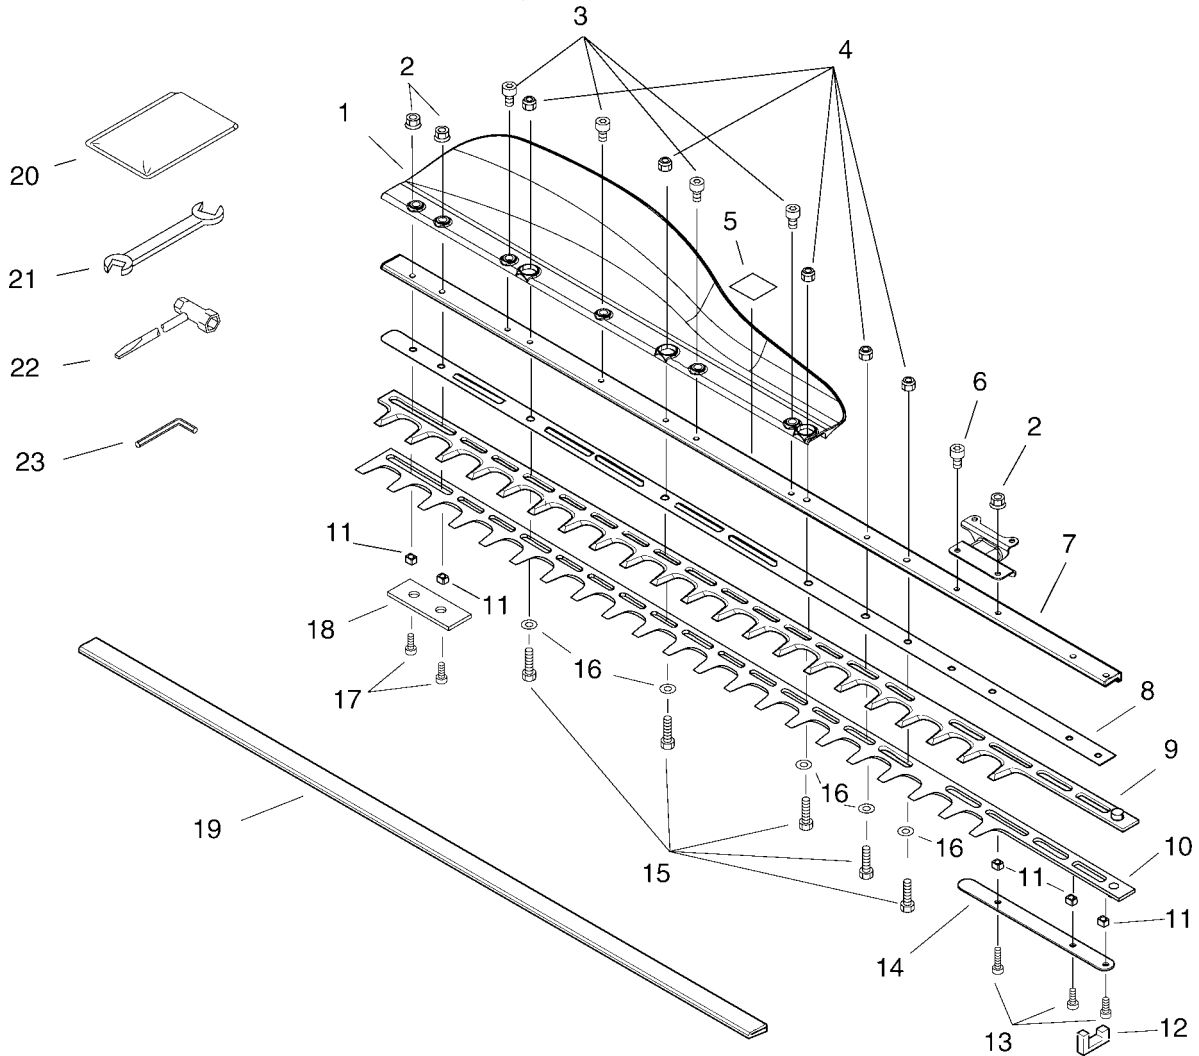

HC-341ES 4 Fuel Tank

KEY	LV	PART NUMBER	Q'TY	DESCRIPTION	REMARKS
1		V805-000160	3	BOLT, TORX 5	
2		900603-00005	3	WASHER 5	
3		V353-000231	3	COLLAR,5	
4		P021-012210	1	CAP,FUEL ASY	
5	+	A365-000060	1	CONNECTOR,CAP	
6	+	131016-55830	1	GASKET, FUEL CAP	
7		131205-07320	1	STRAINER, FUEL	
8		132012-12361	1	PIPE	
9		132013-26630	1	CLIP	
10		V186-000140	1	JOINT,PIPE	
11		132013-09820	1	CLIP	
12		132115-55930	1	GROMMET, FUEL	
13		130110-54430	1	PIPE, IMPULSE	
14		132010-40830	1	PIPE 3* 6* 75	
15		V471-001880	1	PIPE	
16		437411-19830	1	CLIP, OIL PIPE	
17		A356-000030	1	VALVE,CHECK	
18		A350-000590	1	TANK, FUEL	

KEY	LV	PART NUMBER	Q'TY	DESCRIPTION	REMARKS
2		C531-000440	1	CASE,GEAR	
3		V450-000690	4	SPRING,COMPRESSION	
4		V805-000150	4	BOLT,TORX 5	
5		V150-001950	2	PLATE,EYE	
6		C532-000080	2	ROD,CONNECTING	
7		610327-01261	2	BEARING, NEEDLE	
8		V555-000000	2	BEARING,NEEDLE 10	
9		100014-17330	2	SPACER, PISTON PIN	
10		V060-000040	1	GEAR,SPUR	
11		V110-000090	1	GASKET,GEAR CASE	
12		C531-000450	1	CASE,GEAR	
13		900804-00608	1	BEARING, BALL 608	
14		V650-000160	1	GEAR,SPUR	
15		900812-06200	1	BEARING, BALL 6200	
16		V806-000010	3	BOLT,TORX 6	
17		A556-000500	1	DRUM,CLUTCH	
18		V804-000060	6	BOLT,TORX 4	
19		V805-000010	4	BOLT,TORX 5	
20		94984-06075	1	NIPPLE, GREASE	