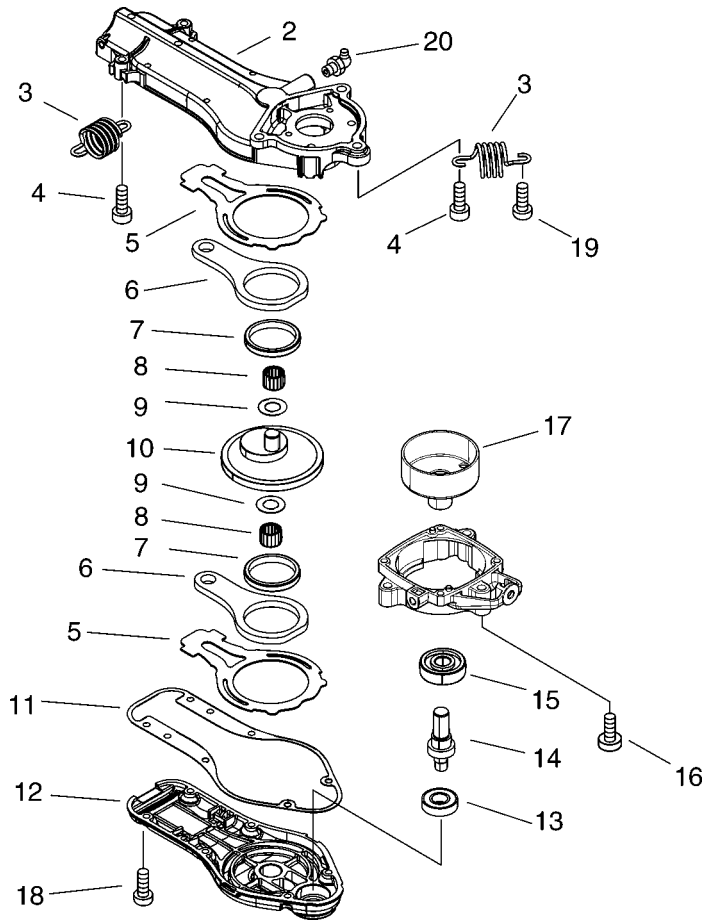

KEY	LV	PART NUMBER	Q'TY	DESCRIPTION	REMARKS
2		C531-000440	1	CASE,GEAR	
3		V450-000690	4	SPRING,COMPRESSION	
4		V805-000150	4	BOLT,TORX 5	
5		V150-001950	2	PLATE,EYE	
6		C532-000080	2	ROD,CONNECTING	
7		610327-01261	2	BEARING, NEEDLE	
8		V555-000000	2	BEARING,NEEDLE 10	
9		100014-17330	2	SPACER, PISTON PIN	
10		V060-000040	1	GEAR,SPUR	
11		V110-000090	1	GASKET,GEAR CASE	
12		C531-000450	1	CASE,GEAR	
13		900804-00608	1	BEARING, BALL 608	
14		V650-000160	1	GEAR,SPUR	
15		900812-06200	1	BEARING, BALL 6200	
16		V806-000010	3	BOLT,TORX 6	
17		A556-000500	1	DRUM,CLUTCH	
18		V804-000060	6	BOLT,TORX 4	
19		V805-000010	4	BOLT,TORX 5	
20		94984-06075	1	NIPPLE, GREASE	

HC-341ES 8 Carbrettor

KEY	LV	PART NUMBER	Q'TY	DESCRIPTION	REMARKS
		A021-001610	1	CARBURETOR,DIAPHRAGM	
1	+	125344-13931	3	SCREW	
2	+	P005-001240	1	POST	
3	+	P005-002050	1	COVER ASY, ROTOR	
4	+	P005-000100	1	SCREW,THROTTLADJUST	
5	+	P005-000190	1	E-RING	
7	+	P005-000280	1	O-RING	
8	+	P005-000940	1	SPRING, METER. LEVER	
9	+	125323-08260	1	ARM, VALVE	
10	+	125338-13930	1	PIN, METERING ARM	
11	+	125337-08260	1	VALVE, INLET NEEDLE	
12	+	125339-42030	1	SCREW	
13	+	P005-000200	1	GASKET, METERING	
14	+	P005-001780	1	DIAPHRAGM	
15	+	125342-52130	1	COVER, DIAPHRAGM	
16	+	125344-52130	3	SCREW	
17	+	P005-000010	1	STRAINER	
18	+	P005-002060	1	NEEDLE,HIGH SPEED	
19	+	P005-001250	1	RETAINER,PLUG BALL	
20	+	P005-001270	1	PLUG, H AJUST SCREW	
21	+	P005-000510	1	DIAPHRAGM, PUMP	
22	+	P005-000520	1	GASKET, PUMP	
23	+	P005-001890	1	BASE, ASY PRIMER	
24	+	P005-000270	1	SCREW	