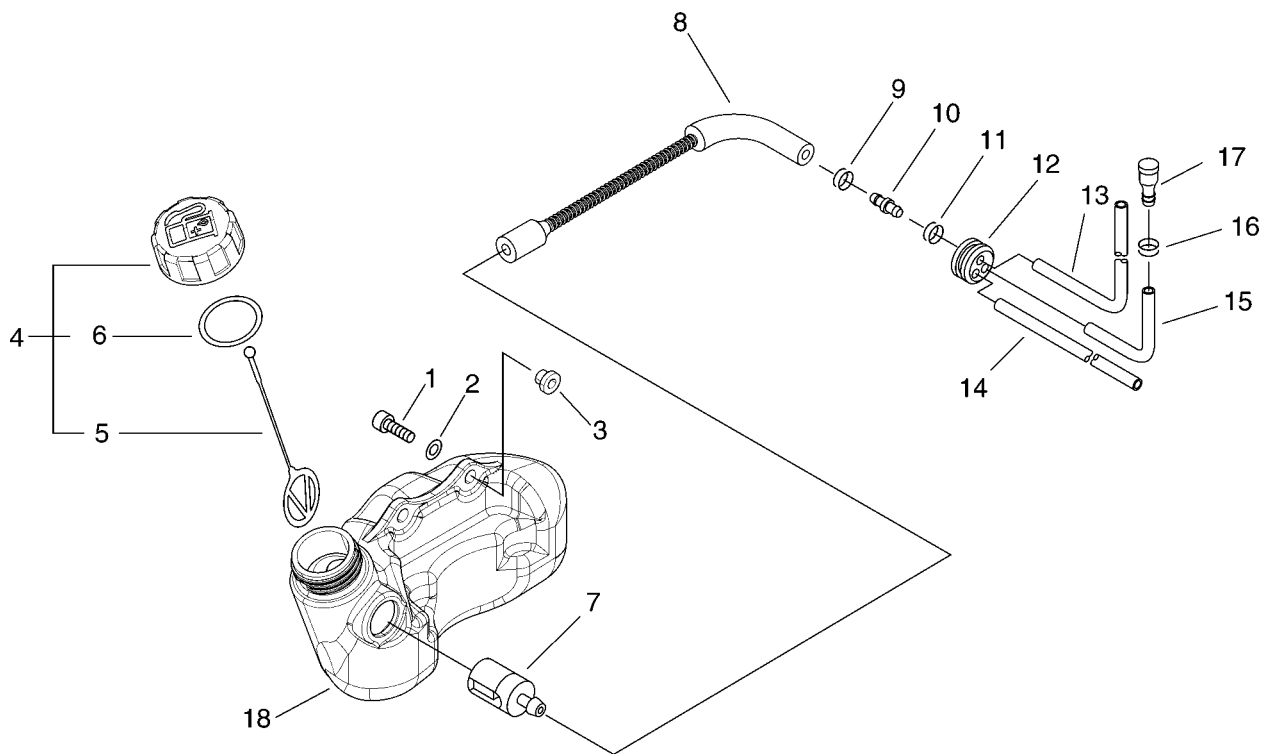

HC-341ES 2 Magneto, Fan Case

KEY	LV	PART NUMBER	Q'TY	DESCRIPTION	REMARKS
27		A425-000000	1	SPARKPLUG	
28		A426-000010	1	TERMINAL, SPARKPLUG	
29		A427-000013	1	CAP, SPARK PLUG	
30		610350-12360	1	WASHER	
31		A056-000190	1	CLUTCH ASY	
32	+	A566-000000	2	SPRING, CLUTCH	
33	+	175017-44331	2	SHOE, CLUTCH	
34	+	A552-000080	1	HUB, CLUTCH	
35		A570-000140	1	CASE, CLUTCH	
36		V804-000060	4	BOLT, TORX 4	

HC-341ES 4 Fuel Tank

KEY	LV	PART NUMBER	Q'TY	DESCRIPTION	REMARKS
1		V805-000160	3	BOLT, TORX 5	
2		900603-00005	3	WASHER 5	
3		V353-000231	3	COLLAR,5	
4		P021-012210	1	CAP,FUEL ASY	
5	+	A365-000060	1	CONNECTOR,CAP	
6	+	131016-55830	1	GASKET, FUEL CAP	
7		131205-07320	1	STRAINER, FUEL	
8		132012-12361	1	PIPE	
9		132013-26630	1	CLIP	
10		V186-000140	1	JOINT,PIPE	
11		132013-09820	1	CLIP	
12		132115-55930	1	GROMMET, FUEL	
13		130110-54430	1	PIPE, IMPULSE	
14		132010-40830	1	PIPE 3* 6* 75	
15		V471-001880	1	PIPE	
16		437411-19830	1	CLIP, OIL PIPE	
17		A356-000030	1	VALVE,CHECK	
18		A350-000590	1	TANK, FUEL	

KEY	LV	PART NUMBER	Q'TY	DESCRIPTION	REMARKS
2		C531-000440	1	CASE,GEAR	
3		V450-000690	4	SPRING,COMPRESSION	
4		V805-000150	4	BOLT,TORX 5	
5		V150-001950	2	PLATE,EYE	
6		C532-000080	2	ROD,CONNECTING	
7		610327-01261	2	BEARING, NEEDLE	
8		V555-000000	2	BEARING,NEEDLE 10	
9		100014-17330	2	SPACER, PISTON PIN	
10		V060-000040	1	GEAR,SPUR	
11		V110-000090	1	GASKET,GEAR CASE	
12		C531-000450	1	CASE,GEAR	
13		900804-00608	1	BEARING, BALL 608	
14		V650-000160	1	GEAR,SPUR	
15		900812-06200	1	BEARING, BALL 6200	
16		V806-000010	3	BOLT,TORX 6	
17		A556-000500	1	DRUM,CLUTCH	
18		V804-000060	6	BOLT,TORX 4	
19		V805-000010	4	BOLT,TORX 5	
20		94984-06075	1	NIPPLE, GREASE	