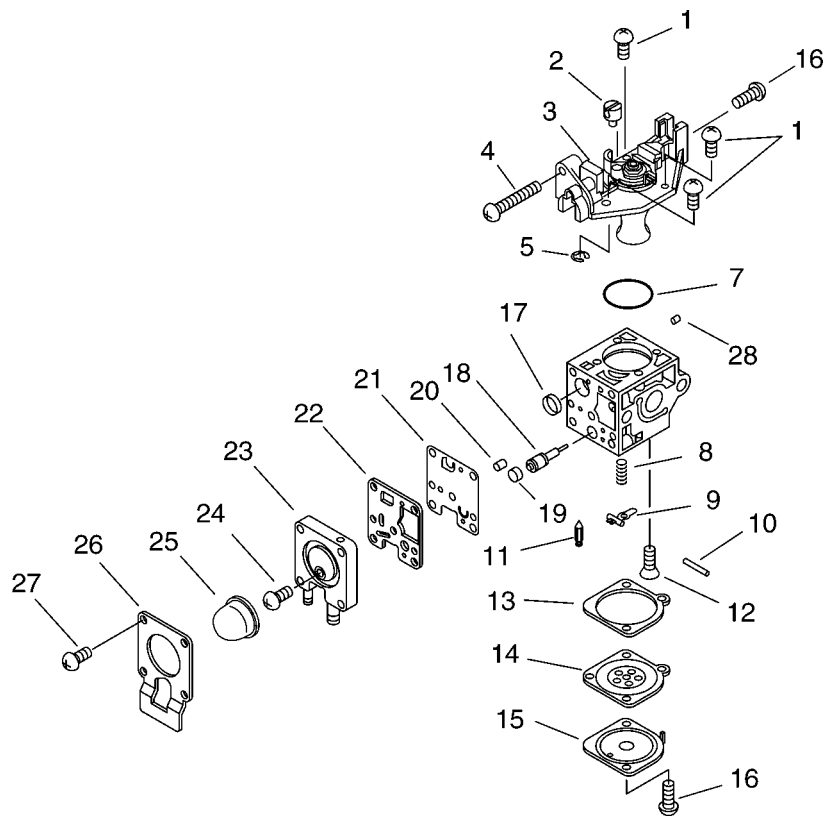

KEY	LV	PART NUMBER	Q'TY	DESCRIPTION	REMARKS
2		C531-000440	1	CASE,GEAR	
3		V450-000690	4	SPRING,COMPRESSION	
4		V805-000150	4	BOLT,TORX 5	
5		V150-001950	2	PLATE,EYE	
6		C532-000080	2	ROD,CONNECTING	
7		610327-01261	2	BEARING, NEEDLE	
8		V555-000000	2	BEARING,NEEDLE 10	
9		100014-17330	2	SPACER, PISTON PIN	
10		V060-000040	1	GEAR,SPUR	
11		V110-000090	1	GASKET,GEAR CASE	
12		C531-000450	1	CASE,GEAR	
13		900804-00608	1	BEARING, BALL 608	
14		V650-000160	1	GEAR,SPUR	
15		900812-06200	1	BEARING, BALL 6200	
16		V806-000010	3	BOLT,TORX 6	
17		A556-000500	1	DRUM,CLUTCH	
18		V804-000060	6	BOLT,TORX 4	
19		V805-000010	4	BOLT,TORX 5	
20		94984-06075	1	NIPPLE, GREASE	

HC-341ES 8 Carbrettor

KEY	LV	PART NUMBER	Q'TY	DESCRIPTION	REMARKS
		A021-001610	1	CARBURETOR,DIAPHRAGM	
1	+	125344-13931	3	SCREW	
2	+	P005-001240	1	POST	
3	+	P005-002050	1	COVER ASY, ROTOR	
4	+	P005-000100	1	SCREW,THROTTLADJUST	
5	+	P005-000190	1	E-RING	
7	+	P005-000280	1	O-RING	
8	+	P005-000940	1	SPRING, METER. LEVER	
9	+	125323-08260	1	ARM, VALVE	
10	+	125338-13930	1	PIN, METERING ARM	
11	+	125337-08260	1	VALVE, INLET NEEDLE	
12	+	125339-42030	1	SCREW	
13	+	P005-000200	1	GASKET, METERING	
14	+	P005-001780	1	DIAPHRAGM	
15	+	125342-52130	1	COVER, DIAPHRAGM	
16	+	125344-52130	3	SCREW	
17	+	P005-000010	1	STRAINER	
18	+	P005-002060	1	NEEDLE,HIGH SPEED	
19	+	P005-001250	1	RETAINER,PLUG BALL	
20	+	P005-001270	1	PLUG, H AJUST SCREW	
21	+	P005-000510	1	DIAPHRAGM, PUMP	
22	+	P005-000520	1	GASKET, PUMP	
23	+	P005-001890	1	BASE, ASY PRIMER	
24	+	P005-000270	1	SCREW	