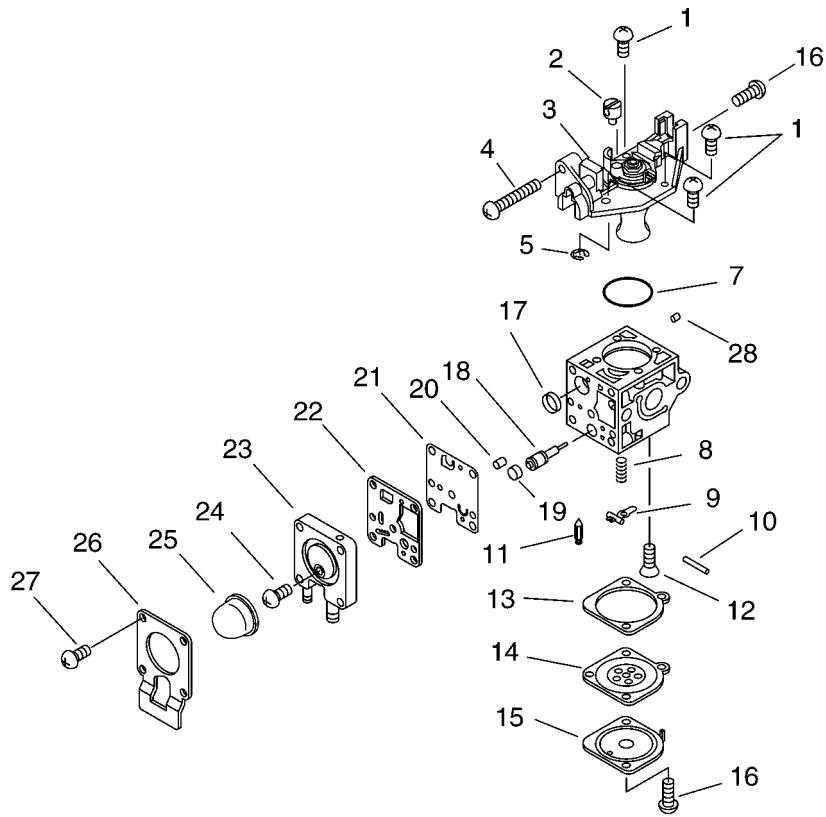

KEY	LV	PART NUMBER	Q'TY	DESCRIPTION	REMARKS
2		C531-000440	1	CASE,GEAR	
3		V450-000690	4	SPRING,COMPRESSION	
4		V805-000150	4	BOLT,TORX 5	
5		V150-001950	2	PLATE,EYE	
6		C532-000080	2	ROD,CONNECTING	
7		610327-01261	2	BEARING, NEEDLE	
8		V555-000000	2	BEARING,NEEDLE 10	
9		100014-17330	2	SPACER, PISTON PIN	
10		V060-000040	1	GEAR,SPUR	
11		V110-000090	1	GASKET,GEAR CASE	
12		C531-000450	1	CASE,GEAR	
13		900804-00608	1	BEARING, BALL 608	
14		V650-000160	1	GEAR,SPUR	
15		900812-06200	1	BEARING, BALL 6200	
16		V806-000010	3	BOLT,TORX 6	
17		A556-000500	1	DRUM,CLUTCH	
18		V804-000060	6	BOLT,TORX 4	
19		V805-000010	4	BOLT,TORX 5	
20		94984-06075	1	NIPPLE, GREASE	

HC-341ES 8 Carbrettor

KEY	LV	PART NUMBER	Q'TY	DESCRIPTION	REMARKS
		A021-001610	1	CARBURETOR,DIAPHRAGM	
1	+	125344-13931	3	SCREW	
2	+	P005-001240	1	POST	
3	+	P005-002050	1	COVER ASY, ROTOR	
4	+	P005-000100	1	SCREW,THROTTLADJUST	
5	+	P005-000190	1	E-RING	
7	+	P005-000280	1	O-RING	
8	+	P005-000940	1	SPRING, METER. LEVER	
9	+	125323-08260	1	ARM, VALVE	
10	+	125338-13930	1	PIN, METERING ARM	
11	+	125337-08260	1	VALVE, INLET NEEDLE	
12	+	125339-42030	1	SCREW	
13	+	P005-000200	1	GASKET, METERING	
14	+	P005-001780	1	DIAPHRAGM	
15	+	125342-52130	1	COVER, DIAPHRAGM	
16	+	125344-52130	3	SCREW	
17	+	P005-000010	1	STRAINER	
18	+	P005-002060	1	NEEDLE,HIGH SPEED	
19	+	P005-001250	1	RETAINER,PLUG BALL	
20	+	P005-001270	1	PLUG, H AJUST SCREW	
21	+	P005-000510	1	DIAPHRAGM, PUMP	
22	+	P005-000520	1	GASKET, PUMP	
23	+	P005-001890	1	BASE, ASY PRIMER	
24	+	P005-000270	1	SCREW	