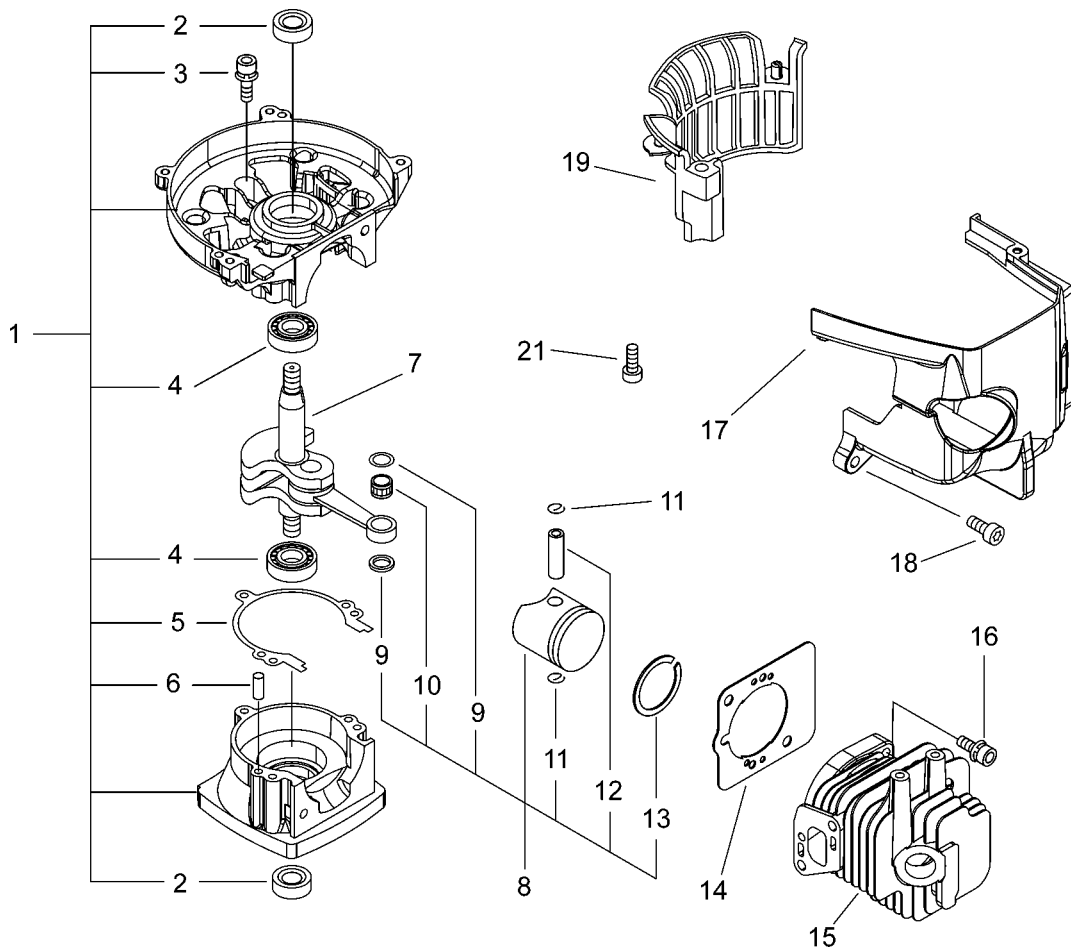

ECHO®

HC-341 ES

KEY	LV	PART NUMBER	Q'TY	DESCRIPTION	REMARKS
1		100204-52132	1	CRANKCASE KIT	
2	+	100212-42031	2	OILSEAL	
3	+	900162-05028	3	BOLT, H.S. 5*28	
4	+	94035-36201	2	BEARING BALL	
5	+	100242-42030	1	GASKET, CRANKCASE	
6	+	100215-03930	2	PIN, DOWEL	
7		A011-000223	1	CRANKSHAFT,ASM	
8		P021-014590	1	PISTON KIT	
9	+	100014-08960	2	SPACER, PISTON PIN	
10	+	100113-05930	1	BEARING, NEEDLE	
11	+	100015-04630	2	CIRCLIP, PISTON PIN	
12	+	100013-11520	1	PIN, PISTON	
13	+	A101-000130	1	RING, PISTON	
14		V100-000250	1	GASKET,CYL	
15		A130-000890	1	CYLINDER	
16		900162-05022	2	BOLT, H.S. 5*22	
17		A160-000880	1	COVER,CYLINDER	
18		V805-000150	1	BOLT, TORX 5	
19		A127-000170	1	COVER,DUST	
21		V805-000150	1	BOLT, TORX 5	

KEY	LV	PART NUMBER	Q'TY	DESCRIPTION	REMARKS
2		C531-000440	1	CASE,GEAR	
3		V450-000690	4	SPRING,COMPRESSION	
4		V805-000150	4	BOLT,TORX 5	
5		V150-001950	2	PLATE,EYE	
6		C532-000080	2	ROD,CONNECTING	
7		610327-01261	2	BEARING, NEEDLE	
8		V555-000000	2	BEARING,NEEDLE 10	
9		100014-17330	2	SPACER, PISTON PIN	
10		V060-000040	1	GEAR,SPUR	
11		V110-000090	1	GASKET,GEAR CASE	
12		C531-000450	1	CASE,GEAR	
13		900804-00608	1	BEARING, BALL 608	
14		V650-000160	1	GEAR,SPUR	
15		900812-06200	1	BEARING, BALL 6200	
16		V806-000010	3	BOLT,TORX 6	
17		A556-000500	1	DRUM,CLUTCH	
18		V804-000060	6	BOLT,TORX 4	
19		V805-000010	4	BOLT,TORX 5	
20		94984-06075	1	NIPPLE, GREASE	