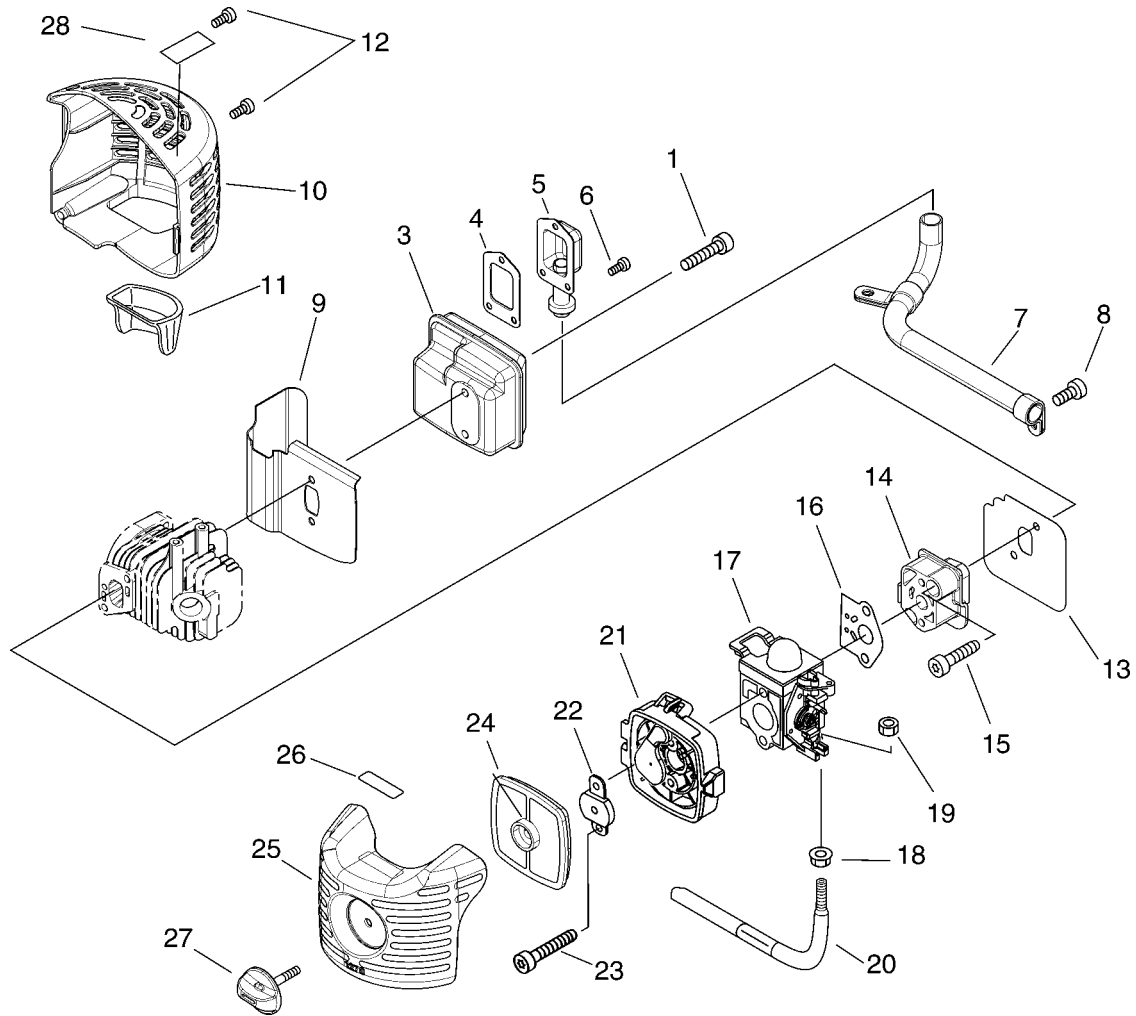

HC-341ES 3 Air Cleaner, Muffler

KEY	LV	PART NUMBER	Q'TY	DESCRIPTION	REMARKS
1		V805-000190	2	BOLT, TORX 5	
3		145806-42030	1	MUFFLER	
4		145866-42031	1	GASKET, MUFFLER LID	
5		A313-000870	1	GUIDE, EXHAUST	
6		V804-000030	3	BOLT, TORX 4	
7		A313-001020	1	GUIDE, EXHAUST	
8		V804-000050	1	BOLT, TORX 4	
9		V104-000850	1	GASKET, EXHAUST	
10		A320-000430	1	COVER, MUFFLER	
11		A323-000010	1	PIECE, COVER	
12		V805-000150	2	BOLT, TORX 5	
13		V103-000180	1	GASKET, INTAKE	
14		A200-000300	1	INSULATOR, INTAKE	
15		V805-000220	2	BOLT, TORX 5	
16		V103-000410	1	GASKET, INTAKE	
17		A021-001610	1	CARBURETOR, DIAPHRAGM	
18		900515-00006	1	NUT, FLANGE 6	
19		900502-00006	1	NUT 6 (3N)	
20		V430-002120	1	CABLE, BOWDEN	
21		P021-015100	1	CLEANER CASE ASY	
22		129011-52730	1	PLATE, PREVENT	
23		V805-000100	2	BOLT, TORX 5	
24		130310-54130	1	FILTER, AIR	
25		A232-000400	1	LID, CLEANER	
26		890332-52730	1	LABEL, CHOKE	
27		V299-000250	1	KNOB, FASTENER	
28		X505-002310	1	LABEL, CAUTION