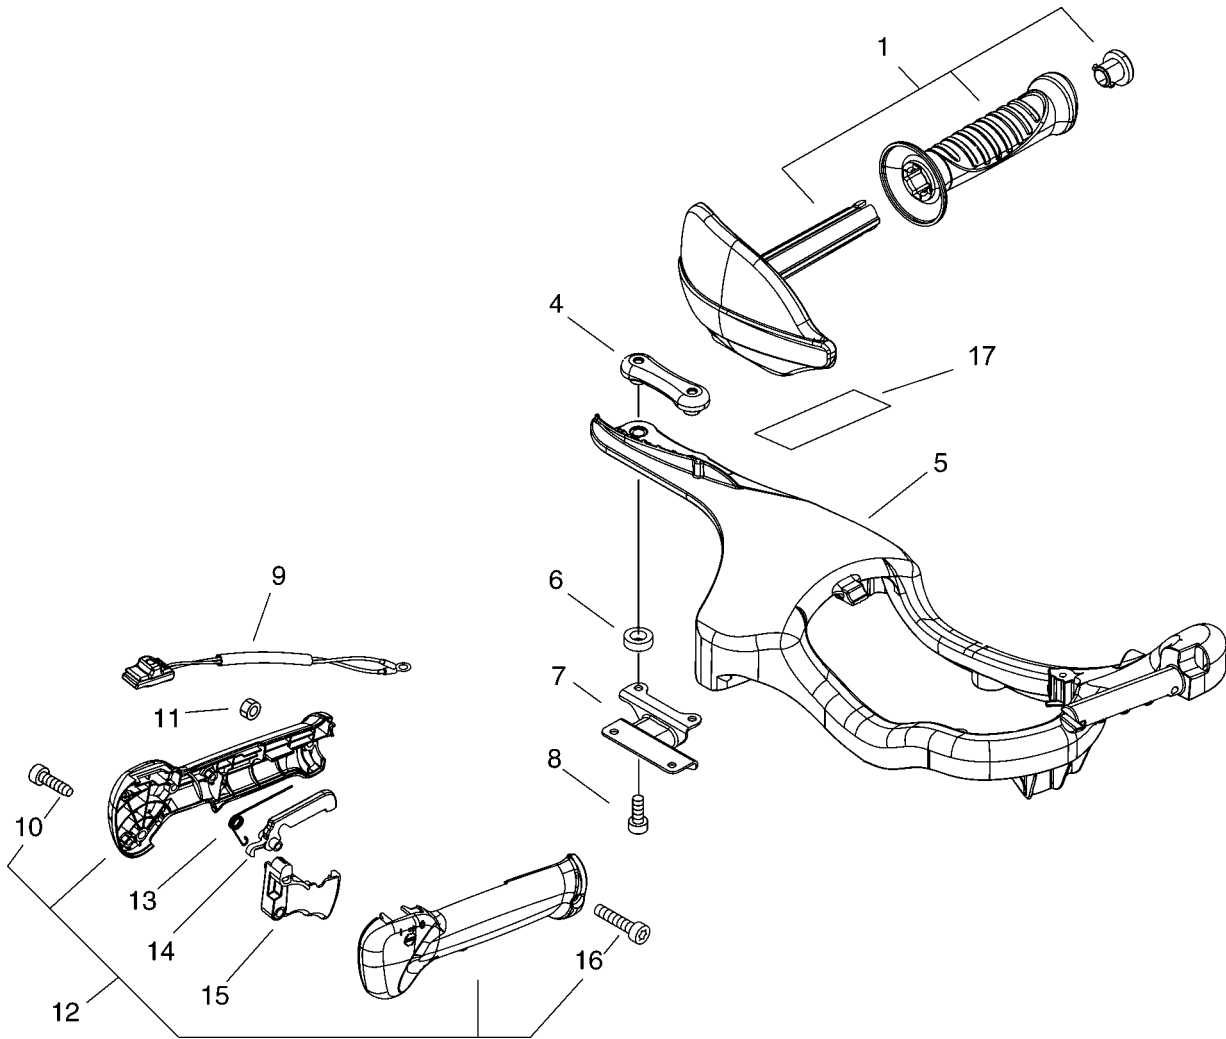

HC-341ES 4 Fuel Tank

KEY	LV	PART NUMBER	Q'TY	DESCRIPTION	REMARKS
1		V805-000160	3	BOLT, TORX 5	
2		900603-00005	3	WASHER 5	
3		V353-000231	3	COLLAR,5	
4		P021-012210	1	CAP,FUEL ASY	
5	+	A365-000060	1	CONNECTOR,CAP	
6	+	131016-55830	1	GASKET, FUEL CAP	
7		131205-07320	1	STRAINER, FUEL	
8		132012-12361	1	PIPE	
9		132013-26630	1	CLIP	
10		V186-000140	1	JOINT,PIPE	
11		132013-09820	1	CLIP	
12		132115-55930	1	GROMMET, FUEL	
13		130110-54430	1	PIPE, IMPULSE	
14		132010-40830	1	PIPE 3* 6* 75	
15		V471-001880	1	PIPE	
16		437411-19830	1	CLIP, OIL PIPE	
17		A356-000030	1	VALVE,CHECK	
18		A350-000590	1	TANK, FUEL	

KEY	LV	PART NUMBER	Q'TY	DESCRIPTION	REMARKS
2		C531-000440	1	CASE,GEAR	
3		V450-000690	4	SPRING,COMPRESSION	
4		V805-000150	4	BOLT,TORX 5	
5		V150-001950	2	PLATE,EYE	
6		C532-000080	2	ROD,CONNECTING	
7		610327-01261	2	BEARING, NEEDLE	
8		V555-000000	2	BEARING,NEEDLE 10	
9		100014-17330	2	SPACER, PISTON PIN	
10		V060-000040	1	GEAR,SPUR	
11		V110-000090	1	GASKET,GEAR CASE	
12		C531-000450	1	CASE,GEAR	
13		900804-00608	1	BEARING, BALL 608	
14		V650-000160	1	GEAR,SPUR	
15		900812-06200	1	BEARING, BALL 6200	
16		V806-000010	3	BOLT,TORX 6	
17		A556-000500	1	DRUM,CLUTCH	
18		V804-000060	6	BOLT,TORX 4	
19		V805-000010	4	BOLT,TORX 5	
20		94984-06075	1	NIPPLE, GREASE	