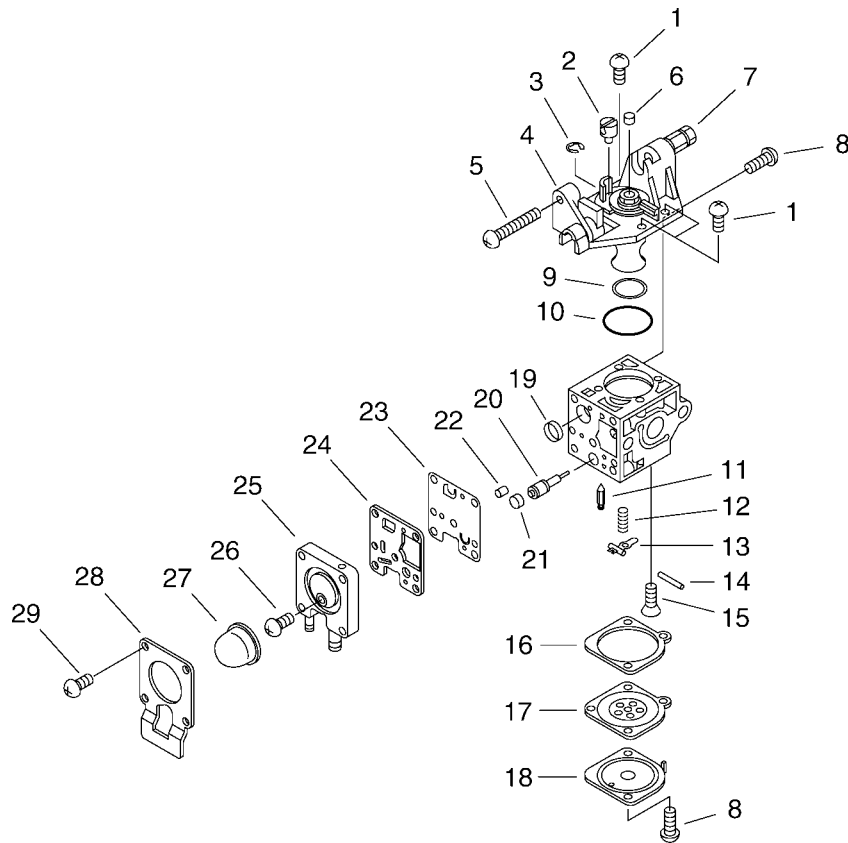

KEY	LV	PART NUMBER	Q'TY	DESCRIPTION	REMARKS
24	+	P005-000520	1	GASKET, PUMP	
25	+	P005-000930	1	BASE, ASY PRIMER	
26	+	P005-000270	1	SCREW	
27	+	125381-46730	1	PUMP, PRIMING	
28	+	P005-000250	1	RETAINER	
29	+	P005-001900	4	SCREW