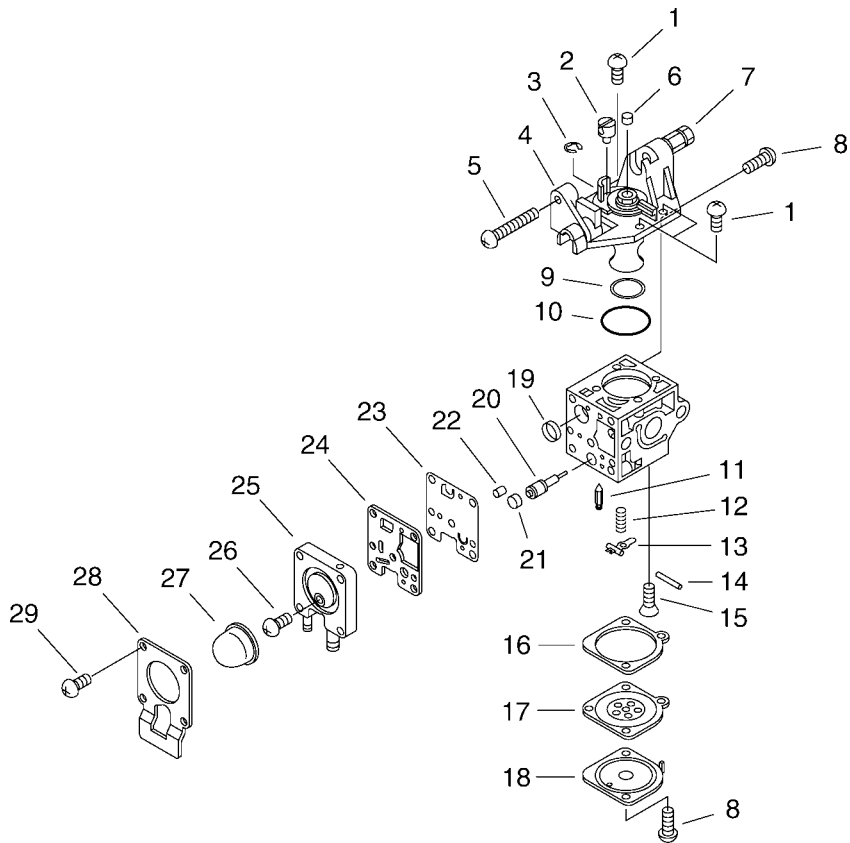

KEY	LV	PART NUMBER	Q'TY	DESCRIPTION	REMARKS
		A021-001460	1	CARBURETOR,DIAPHRAGM	
1	+	125344-13931	3	SCREW	
2	+	P005-001240	1	POST	
3	+	P005-000190	1	E-RING	
4	+	P005-001320	1	COVER ASY, ROTOR	
5	+	P005-000100	1	SCREW,THROTTLEADJUST	
6	+	P005-001270	1	PLUG, H AJUST SCREW	
7	+	C486-000000	1	CABLE, ADJUSTER	
8	+	125344-52130	3	SCREW	
9	+	P005-001000	1	ROLLER, GUIDE	
10	+	P005-000280	1	O-RING	
11	+	125337-08260	1	VALVE, INLET NEEDLE	
12	+	P005-000940	1	SPRING, METER. LEVER	
13	+	125323-08260	1	ARM, VALVE	
14	+	125338-13930	1	PIN, METERING ARM	
15	+	125339-42030	1	SCREW	
16	+	P005-000200	1	GASKET, METERING	
17	+	P005-001780	1	DIAPHRAGM	
18	+	125342-52130	1	COVER, DIAPHRAGM	
19	+	P005-000010	1	STRAINER	
20	+	P005-001260	1	SCREW,MAINN MIXTURE	
21	+	P005-001270	1	PLUG, H AJUST SCREW	
22	+	P005-001250	1	RETAINER,PLUG BALL	
23	+	P005-000510	1	DIAPHRAGM, PUMP