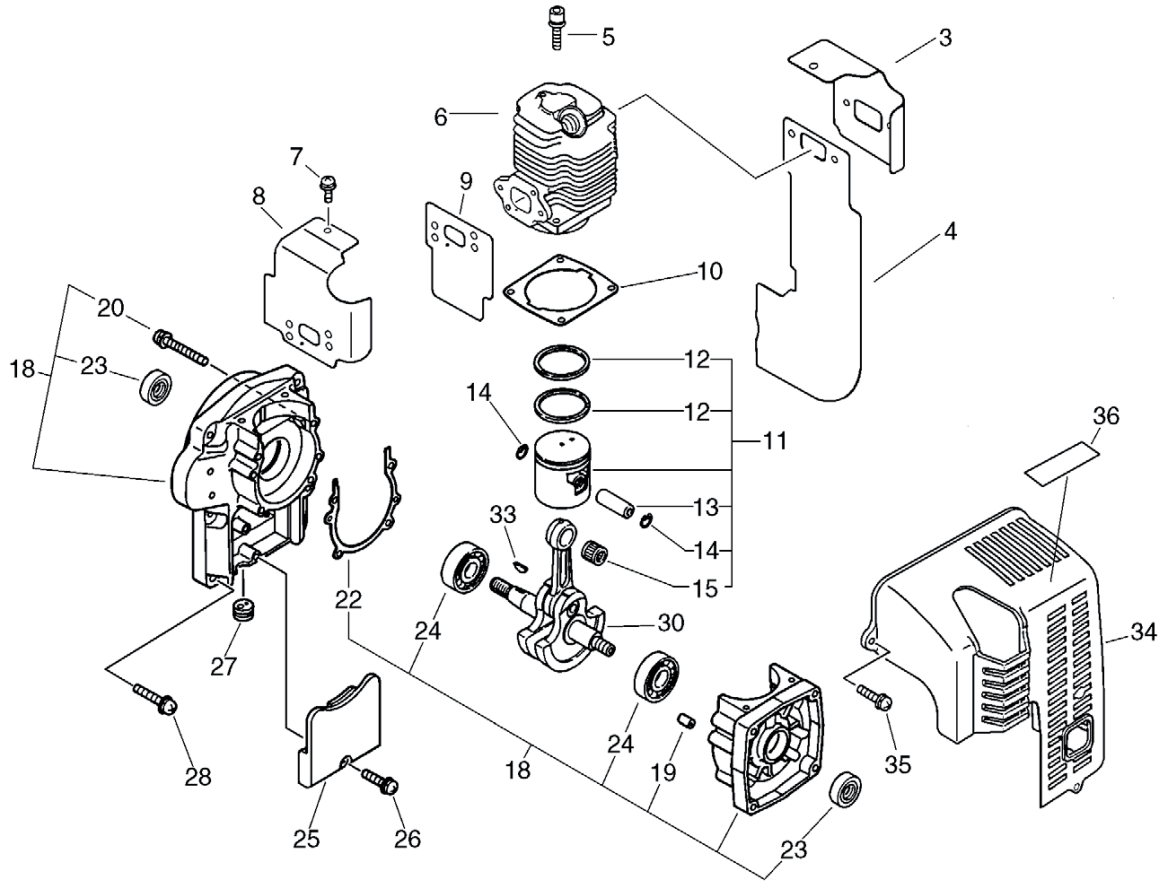

No.1

Parts List

Date:24.11.2008 Page: 1

Group:Duster/Mist Blowers Model:DM-6110 (SrNr 36001001and after) Section:Cylinder, Crankcase, Piston

Key	Lv	Part Number	Q'ty	Description	Remarks	Note
3		101514-06210	1	COVER, CYLINDER		
4		145512-06211	1	GASKET, MUFFLER		
5		900162-05022	4	BOLT, H.S. 5*22		
6		A130-000210	1	CYLINDER	DM-4610	
6		A130-000111	1	CYLINDER	DM-6110	
7		900242-05010	1	SCREW 5*10		
8		A160-000680	1	COVER, CYLINDER		
9		130016-06211	1	GASKET, INTAKE		
10		101010-10722	1	GASKET, CYL. BASE	DM-4610	
10		101010-06211	1	GASKET, CYL. BASE	DM-6110	
11		P021-002540	1	PISTON KIT	DM-4610	
11		P021-001820	1	PISTON KIT	DM-6110	
12	+	100011-10530	2	RING, PISTON	DM-4610	
12	+	100011-08360	2	RING, PISTON	DM-6110	
13	+	100013-00410	1	PIN, PISTON	DM-4610	
13	+	100013-06210	1	PIN, PISTON	DM-6110	
14	+	100015-00120	2	CIRCLIP, PISTON PIN		
15	+	100012-12331	1	BEARING, NEEDLE		
18		100204-08261	1	CRANKCASE KIT		
19	+	100215-03930	2	PIN, DOWEL		
20	+	900242-05040	4	SCREW 5*40		
22	+	100242-10721	1	GASKET, CRANKCASE		
23	+	100213-00310	2	OILSEAL		
24	+	900810-36202	2	BEARING, BALL 6202		
25		159129-08260	1	COVER, DUST		
26		900242-05018	1	SCREW 5*18		
27		150112-00310	1	BUSHING		
28		900292-05025	6	SCREW 5*25