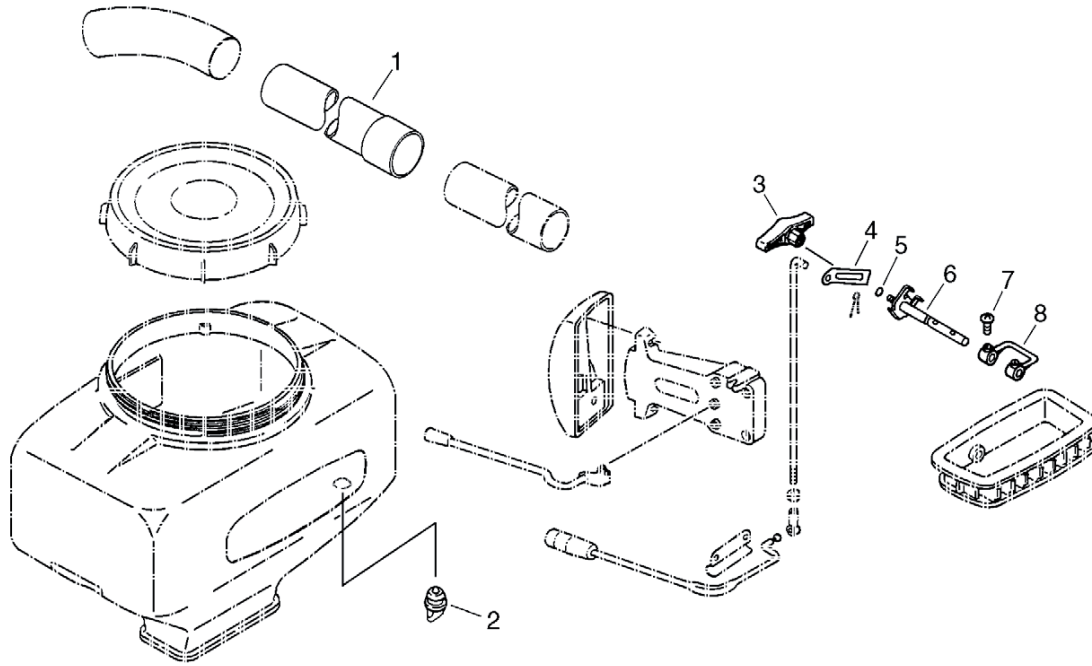

No.11

Parts List

Date:24.11.2008 Page: 1

Group:Duster/Mist Blowers Model:DM-4610 (SrNr 36001001and after) Section:Air Cleaner, Fuel Tank

Key	Lv	Part Number	Q'ty	Description	Remarks	Note
4		131600-21060	1	CAP ASSY, FUEL TANK		
5 +		131003-05330	1	CUP SET, VENT		
6 +		131016-21060	1	GASKET, FUEL CAP		
8		A350-000340	1	TANK, FUEL		
9		900220-06014	2	SCREW +-SR 6*14		
10		900605-00006	2	WASHER, SPRING 6		
11		145642-00760	2	WASHER 6.5*18*1.6		
13		91331-05060	2	SCREW		
14		900605-00005	2	WASHER, SPRING 5	Next Production:Nil	
15		178516-00830	2	SPACER	Next Production:Nil	
17		V103-000000	1	GASKET, INTAKE		
18		A200-000190	1	INSULATOR, INTAKE		
19		V103-000220	1	GASKET, INTAKE	Sus. by V103-000221	
19		V103-000221	1	GASKET, INTAKE		
20		900106-05025	2	BOLT, H.S. 5*25		
21		890121-65830	1	LABEL, CHOKE		
23		A021-000980	1	CARBURETOR, DIAPHRAGM	Sus. by A021-001040	
23		A021-001040	1	CARBURETOR, DIAPHRAGM	DM-4610	
23		A021-000990	1	CARBURETOR, DIAPHRAGM	DM-6110	
27		V471-000550	1	PIPE		
28		P021-008620	1	CLEANER CASE ASY		
29		A244-000040	1	PLATE, PREVENT	DM-4610	
29		A244-000020	1	PLATE, PREVENT	DM-6110	
30		130319-03710	1	GRID, AIR CLEANER		
31		130317-03710	1	FILTER, AIR		
32		130310-02910	1	FILTER, AIR		
33		130311-03710	1	GRID, AIR CLEANER		
34		130313-03710	1	COVER, AIR CLEANER