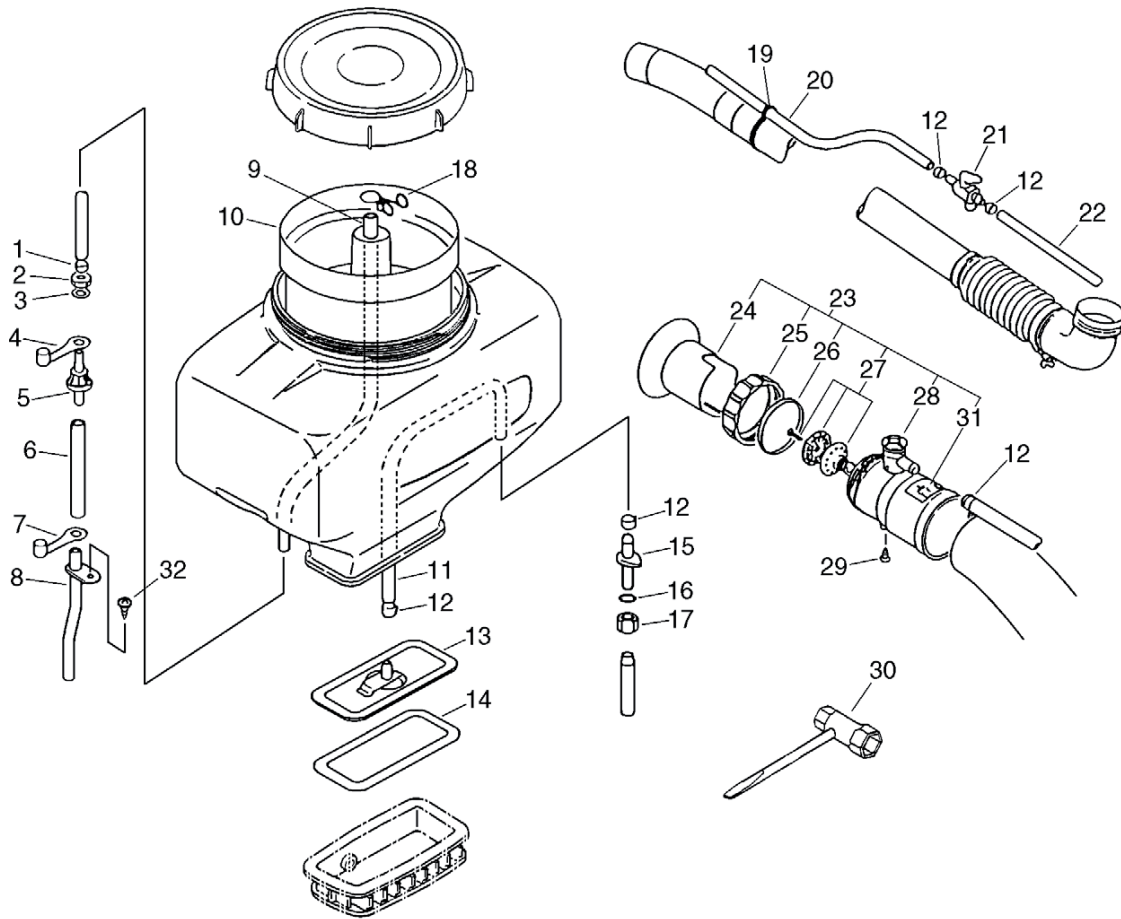

No.8

Parts List

Date:24.11.2008 Page: 1

Group:Duster/Mist Blowers Model:DM-4610(SrNr 36001001and after) Section:Carburetor

Key	Lv	Part Number	Q'ty	Description	Remarks	Note
		A021-000980	1	CARBURETOR,DIAPHRAGM	Sus. by A021-001040	
		A021-001040	1	CARBURETOR,DIAPHRAGM	DM-4610	
		A021-000990	1	CARBURETOR,DIAPHRAGM	DM-6110	
3	+	123114-40630	2	SCREW		
4	+	P003-000180	1	BRACKET CABLE		
5	+	123172-45130	1	SWIVEL		
6	+	123149-54230	1	WASHER		
7	+	123173-07930	1	CLIP		
8	+	123143-12110	1	RING, PACKING		
9	+	123183-40630	1	O-RING	DM-6110	
10	+	P003-000990	1	JET	DM-6110	
11	+	123125-40630	1	GASKET, PUMP		
12	+	123112-40630	1	DIAPHRAGM, PUMP		
13	+	123179-05560	1	BODY ASSY, PUMP		
14	++	123126-10631	1	SCREEN, INLET		
15	++	123137-19830	1	VALVE, INLET NEEDLE		
16	++	123122-05560	1	SPRING, METER. LEVER		
17	++	123138-03930	1	PIN, METERING LEVER		
18	++	123123-03930	1	LEVER, METERING		
19	++	123139-05560	1	SCREW, M. LEVER PIN		
20	+	123140-05560	1	GASKET, M. DIAPHRAGM		
21	+	P003-000090	1	METERING, DIAPHRAGM		
22	+	123180-05560	1	BODY, AIR PURGE		
23	+	123181-40630	1	PUMP, PRIMER		
24	+	123142-05560	1	COVER, PRIMER PUMP		
25	+	123110-05560	4	SCREW, PUMP COVER		
26	+	P003-001130	1	NEEDLE, HIGH SPEED	DM-4610	