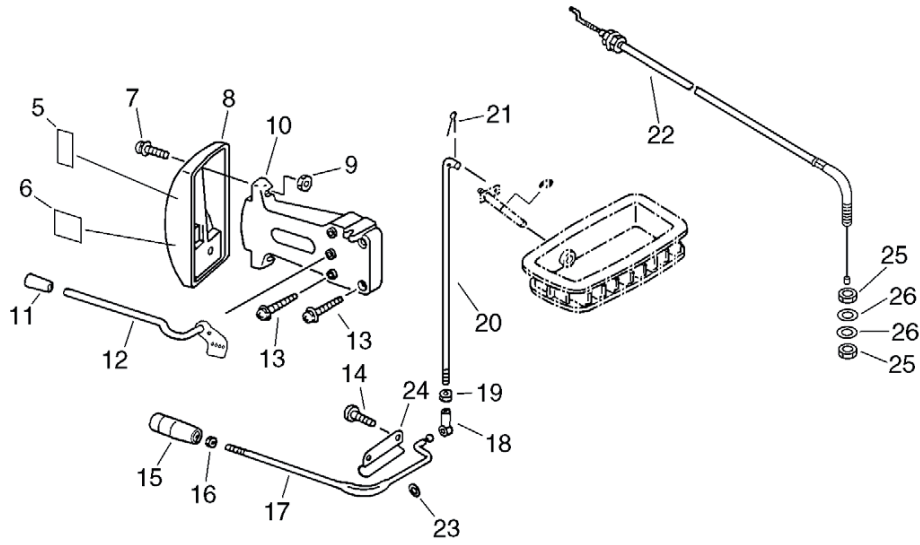

No.6

Parts List

Date:24.11.2008 Page: 1

Group:Duster/Mist Blowers Model:DM-4610 (SrNr 36001001and after) Section:Chemical Tank

Key	Lv	Part Number	Q'ty	Description	Remarks	Note
5		210023-00210	1	PIPE, CURVED (GY)		
6		210014-01610	1	PIPE, STRAIGHT		
7		210407-01110	1	CLAMP, FLEXIBLE PIPE		
8		210032-04110	1	PACKING, FLX. PIPE		
9		210013-04111	1	PIPE, FLEXIBLE		
10		210036-04110	1	GASKET, FLX. PIPE		
11		210407-04110	1	CLAMP, FLEXIBLE PIPE		
12		210011-05510	1	ELBOW, BLOWING		
13		900242-05014	1	SCREW 5*14		
14		900500-00005	1	NUT 5		
15		250001-05610	1	CAP, CHEMICAL TANK		
16	+	250013-00310	1	CAP, INSIDE		
17		250011-02011	1	PACKING		
18		E110-000032	1	TANK,CHEMICAL	13L	
18		250017-08012	1	TANK, CHEMICAL	23L	
19		890138-01110	1	LABEL, ECHO	Sus. by X502-000180	
19		X502-000180	1	LABEL, ECHO	13L	
19		890118-04261	1	LABEL, ECHO	Sus. by X502-000220	
19		X502-000220	1	LABEL, ECHO	23L	
20		890160-09461	1	LABEL, CAUTION		
21		890151-08010	1	LABEL, MODEL	DM-4610	
21		890151-08110	1	LABEL, MODEL	DM-6110	
22		270000-06311	1	HOLDER ASSY, C.TANK		
23	+	91148-05035	4	BOLT HS FL TAPP		
24	+	250910-06310	2	HOLDER, C. TANK		
25	+	250914-06210	2	PIN, TANK HOLDER		
26	+	250902-06310	2	BRACKET ASSY, C.TANK		
27	++	250915-06310	2	BOLT, TANK HOLDER		