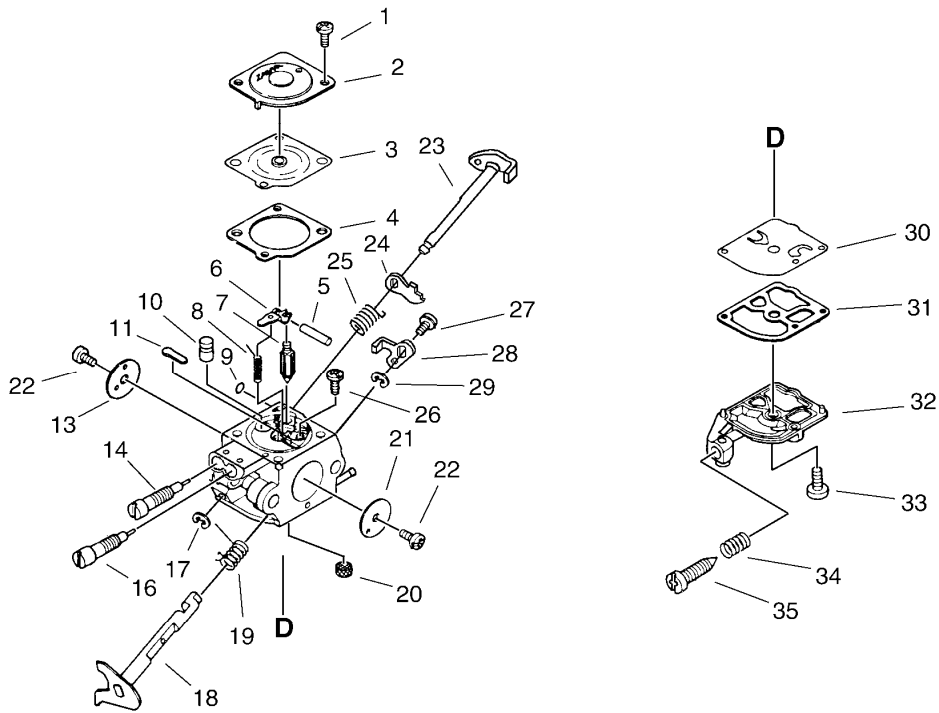

CS-360WES 7 CARBURETOR

KEY	LV	PART NUMBER	Q'TY	DESCRIPTION	REMARKS
28	+	P005-002340	1	LEVER, THROTTLE	
29	+	125327-13930	1	CLIP	
30	+	P005-001110	1	DIAPHRAGM, PUMP	
31	+	125325-08360	2	GASKET, PUMP	
32	+	P005-002360	1	COVER, PUMP	
33	+	125310-13930	1	SCREW	
34	+	125333-33330	1	SPRING, IDLE ADJUST	
35	+	125344-08560	1	SCREW