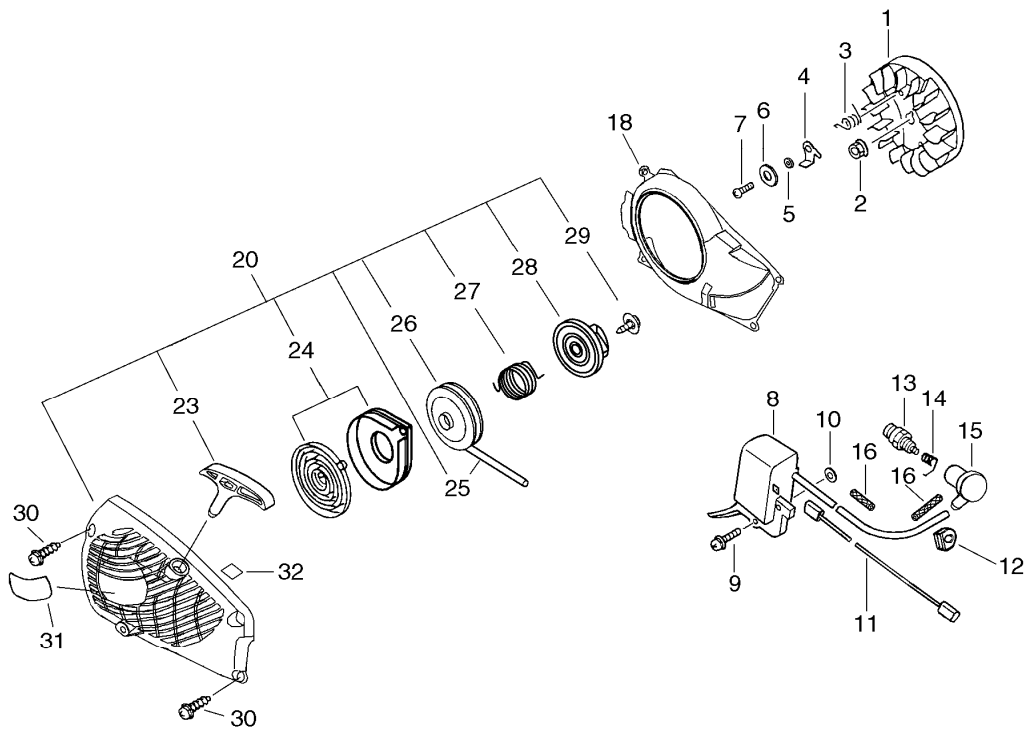

CS-360WES 3 STARTER, MAGNETO

KEY	LV	PART NUMBER	Q'TY	DESCRIPTION	REMARKS
31		X502-000102	1	LABEL,ECHO	
32		X505-000180	1	LABEL,CAUTION