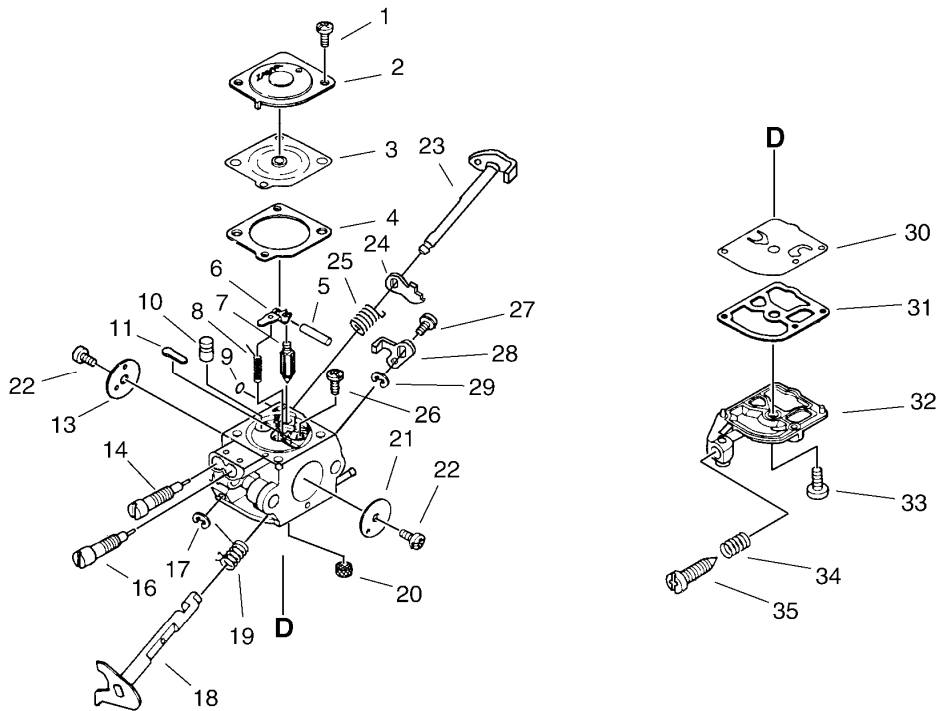

CS-360WES 7 CARBURETOR

KEY	LV	PART NUMBER	Q'TY	DESCRIPTION	REMARKS
		A021-003780	1	CARBURETOR,DIAPHRAGM	
1	+	125344-52130	2	SCREW	
2	+	125342-52130	1	COVER, DIAPHRAGM	
3	+	P005-002230	1	DIAPHRAGM ,METERING	
4	+	125340-51030	1	GASKET, DIAPHRAGM	
5	+	125338-13930	1	PIN, METERING ARM	
6	+	125323-08260	1	ARM, VALVE	
7	+	125337-08260	1	VALVE, INLET NEEDLE	
8	+	125322-13930	1	SPRING, COIL	
9	+	125345-13310	1	PLUG, WELCH	
10	+	P005-002320	1	NOZZLE CHECK VALVE	
11	+	P005-002400	1	PLUG, WELCH	
13	+	P005-000900	1	VALVE, CHOKE	
14	+	P005-002370	1	NEEDLE, HIGH SPEED	
16	+	P005-002380	1	NEEDLE, IDLE	
17	+	125327-15130	1	CLIP	
18	+	P005-002330	1	SHAFT ASY,THROTTLE	
19	+	P005-000790	1	SPRING,THRT.RETURN	
20	+	P005-000860	1	SCREEN, FUEL INLET	
21	+	P005-002350	1	VALVE, THROTTLE	
22	+	125314-51230	2	SCREW	
23	+	P005-002390	1	SHAFT, CHOKE	
24	+	P005-001300	1	LEVER, CHOKE	
25	+	P005-000880	1	SPRING, CHOKE RETURN	
26	+	125339-13930	1	SCREW	
27	+	125348-13930	1	SCREW