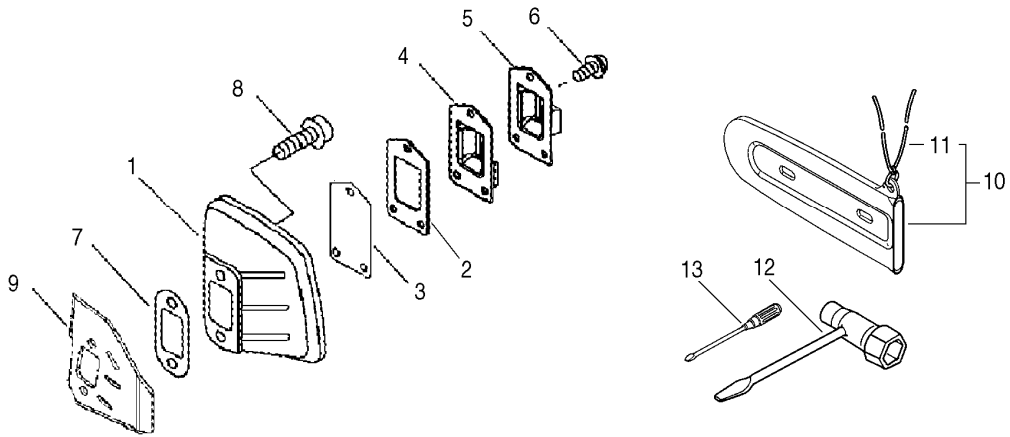

CS-360WES 2 MUFFLER

KEY	LV	PART NUMBER	Q'TY	DESCRIPTION	REMARKS
1		A300-001660	1	MUFFLER, EXHAUST	
2		V104-001980	1	GASKET, EXHAUST	
3		A310-000430	1	SCREEN, ARRESTOR	
4		A313-001860	1	GUIDE, EXHAUST	
5		A313-001870	1	GUIDE, EXHAUST	
6		900242-04012	3	SCREW 4*12	
7		V104-001960	1	GASKET, EXHAUST	
8		91107-05018	2	BOLT, FLANGE	
9		A312-000070	1	PLATE, EXHUST	
10		P021-006951	1	SCABBARD, CHAIN	
11	+	898568-14530	1	ROPE	
12		895410-03930	1	WRENCH, W/S. DRIVER	
13		895812-03930	1	DRIVER, SCREW 50