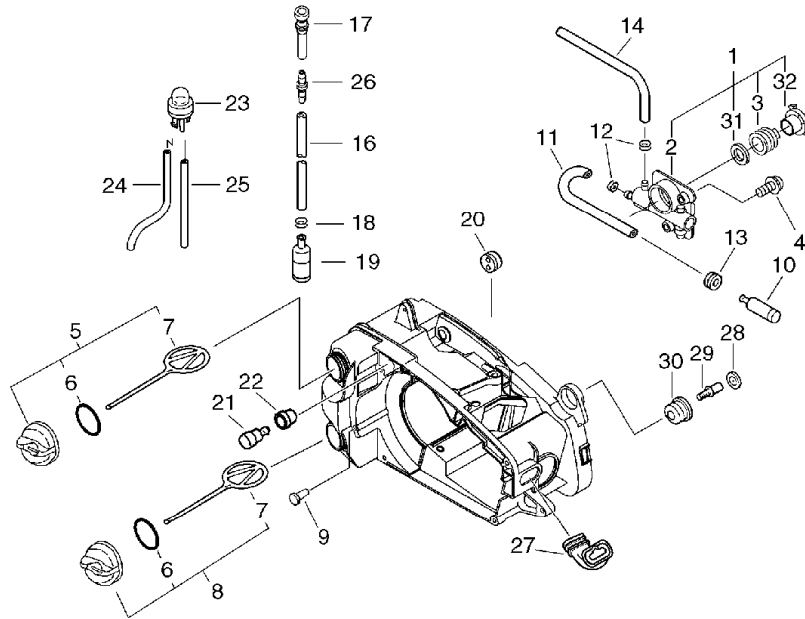

CS-360WES 4 AUTO-OILER

KEY	LV	PART NUMBER	Q'TY	DESCRIPTION	REMARKS
1		P021-010890	1	AUTO-OILER ASY	
2	+	C022-000020	1	AUTO-OILER ASSEMBLY	
3	+	V652-000030	1	GEAR, WORM	
31	+	V308-000030	1	WASHER, CIRCULAR 11	
32	+	V356-000290	1	COLLAR, 10	
4		900238-04012	2	SCREW 4*12	
5		P021-005592	1	FUEL CAP ASY	
6	+	900720-00018	1	O-RING 18	
7	+	A365-000050	1	CONNECTOR, CAP	
8		P021-005581	1	OIL CAP ASY	
6	+	900720-00018	1	O-RING 18	
7	+	A365-000050	1	CONNECTOR, CAP	
9		436114-13930	1	VALVE, CHECK	
10		436205-02832	1	STRAINER, OIL	
11		V471-000740	1	PIPE	
12		132013-26630	2	CLIP	
13		132115-01461	1	GROMMET	
14		V471-000760	1	PIPE	
16		V471-000750	1	PIPE	
17		V470-000320	1	PIPE	
18		132013-09820	1	CLIP	
19		131205-14930	1	STRAINER, FUEL	
20		132115-44330	1	GROMMET	
21		131300-56431	1	VENT ASSEMBLY, FUEL	
22		V137-000000	1	GROMMET, FUEL	
23		123181-39130	1	PUMP, PRIMER