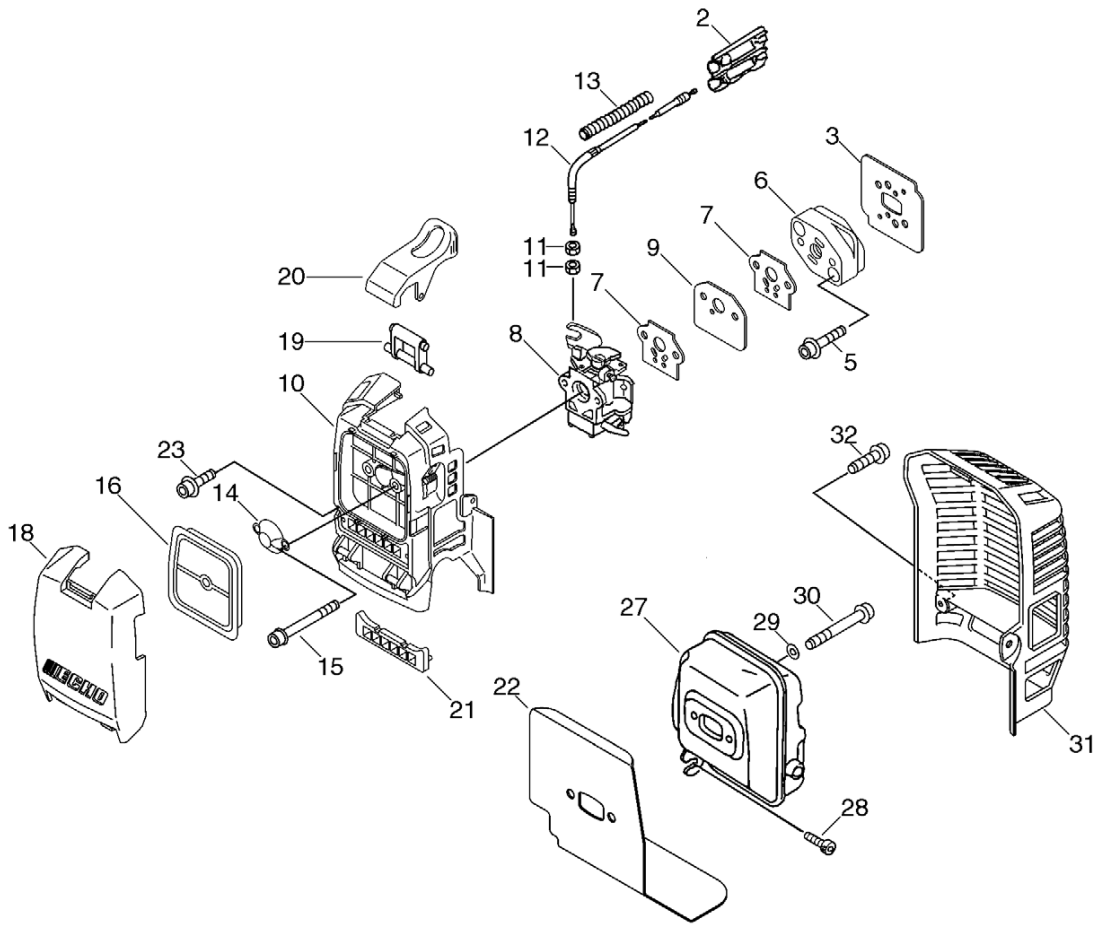

No.3

Parts List

Date: 25.11.2008 Page: 1

Group: Trimmers/Brushcutters Model: SRM-330ES Section: Air Cleaner, Muffler

Key	Lv	Part Number	Q'ty	Description	Remarks	Note
		2	1	CONNECTOR, CABLE		
		3	1	GASKET, INTAKE		
		5	2	BOLT, H.S. 5*25		
		6	1	INSULATOR, INTAKE		
		7	2	GASKET, INTAKE		
		8	1	CARBURETOR, DIAPHRAGM		
		9	1	INSULATOR, INTAKE		
		10	1	CASE, AIR CLEANER		
		11	2	NUT 6 (3N)		
		12	1	CABLE, BOWDEN		
		13	1	TUBE		
		14	1	PLATE, PREVENT		
		15	2	BOLT, H.S. 5*60		
		16	1	ELEMENT, AIR FILTER		
		18	1	LID, CLEANER		
		19	1	HINGE		
		20	1	KNOB, CLEANER LID		
		21	1	CUSHION		
		22	1	GASKET, EXHAUST		
		23	1	BOLT, H.S. 5*12		
		27	1	MUFFLER	Sus. by P021-008870	
		27	1	MUFFLER ASY		
		28	1	BOLT, H.S. 5*12		
		29	2	WASHER 5		
		30	2	BOLT, H.S. 5*60		
		31	1	COVER, MUFFLER		
		32	1	BOLT, H.S. 5*12