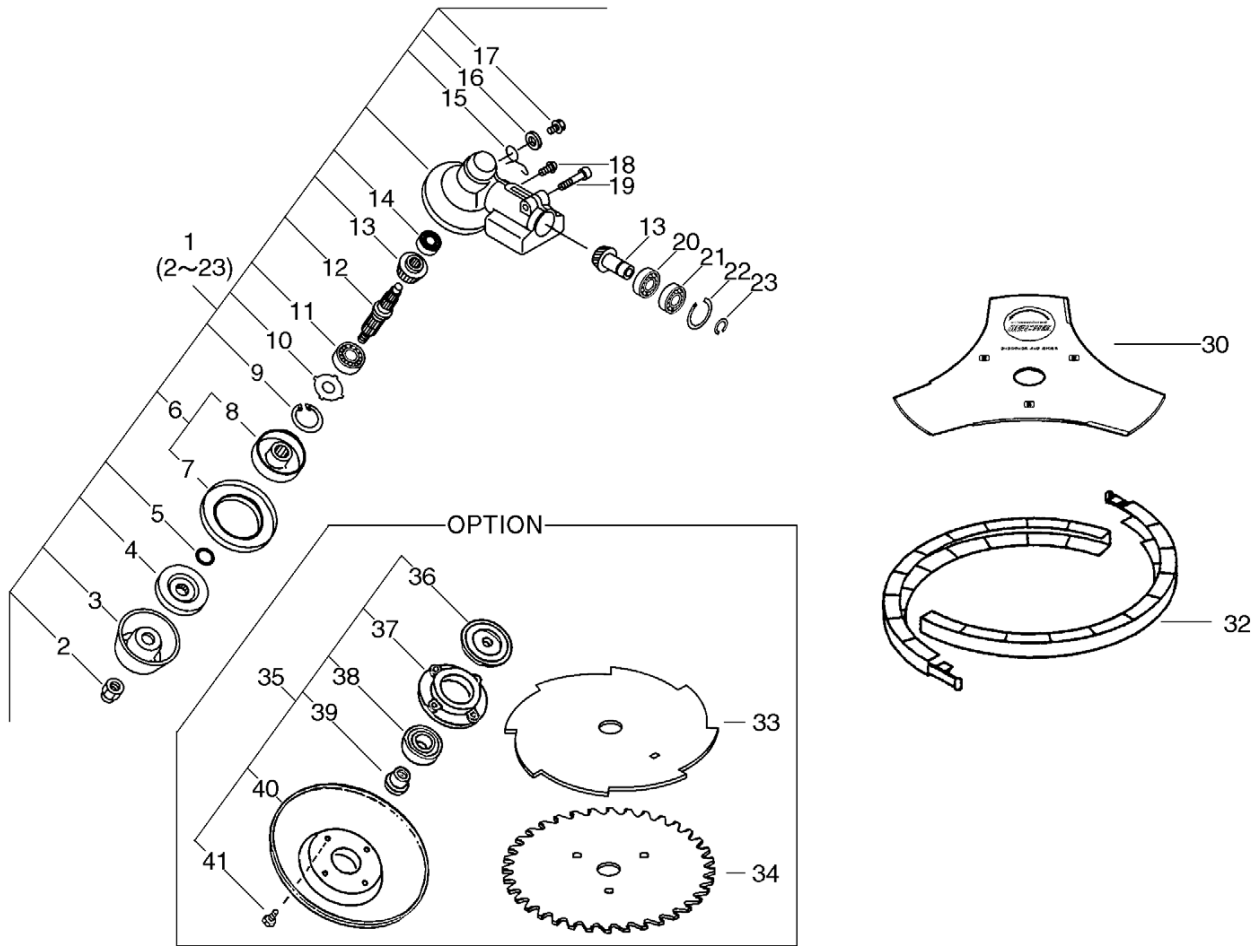

No.8

Parts List

Date: 25.11.2008 Page: 1

Group: Trimmers/Brushcutters Model: SRM-330ES Section: Gear Case, Blade

Key	Lv	Part Number	Q'ty	Description	Remarks	Note
1		610400-56932	1	CASE ASY, GEAR		
2	+	610320-52130	1	NUT 10		
3	+	699229-56830	1	PLATE, COVER		
4	+	610314-52130	1	PLATE, ADAPTER (L)		
5	+	900720-00012	1	O-RING 12		
6	+	C535-000001	1	FIXTURE, BLADE		
7	++	610352-56830	1	PLATE, CUP		
8	++	C535-000011	1	FIXTURE, BLADE		
9	+	900702-00032	1	CIRCLIP 32		
10	+	610444-56830	1	WASHER		
11	+	900812-06201	1	BEARING, BALL 6201		
12	+	610310-56930	1	SHAFT, P.T.O.		
13	+	610300-56930	1	GEAR SET		
14	+	900810-00629	1	BEARING, BALL 629		
15	+	610473-52131	1	SPRING		
16	+	900603-50008	1	WASHER		
17	+	610434-50031	1	BOLT 8* 8		
18	+	900242-05010	1	SCREW 5*10		
19	+	900162-06030	1	BOLT, H.S. 6*30		
20	+	900800-06001	1	BEARING, BALL 6001		
21	+	900803-06001	1	BEARING, BALL 6001		
22	+	900702-00028	1	CIRCLIP 28		
23	+	900701-00012	1	CIRCLIP 12		
30		X405-000001	1	SAW, BUSH CUTTER		
32		P021-007470	1	SCABBARD, BLADE		
33		696001-55631	1	BLADE, 8-CUTTER 10IN	OPTION	
34		695001-55631	1	SAW, CIRCULAR 10*80T	OPTION	
35		699200-56830	1	CAP ASSY, FREE	OPTION