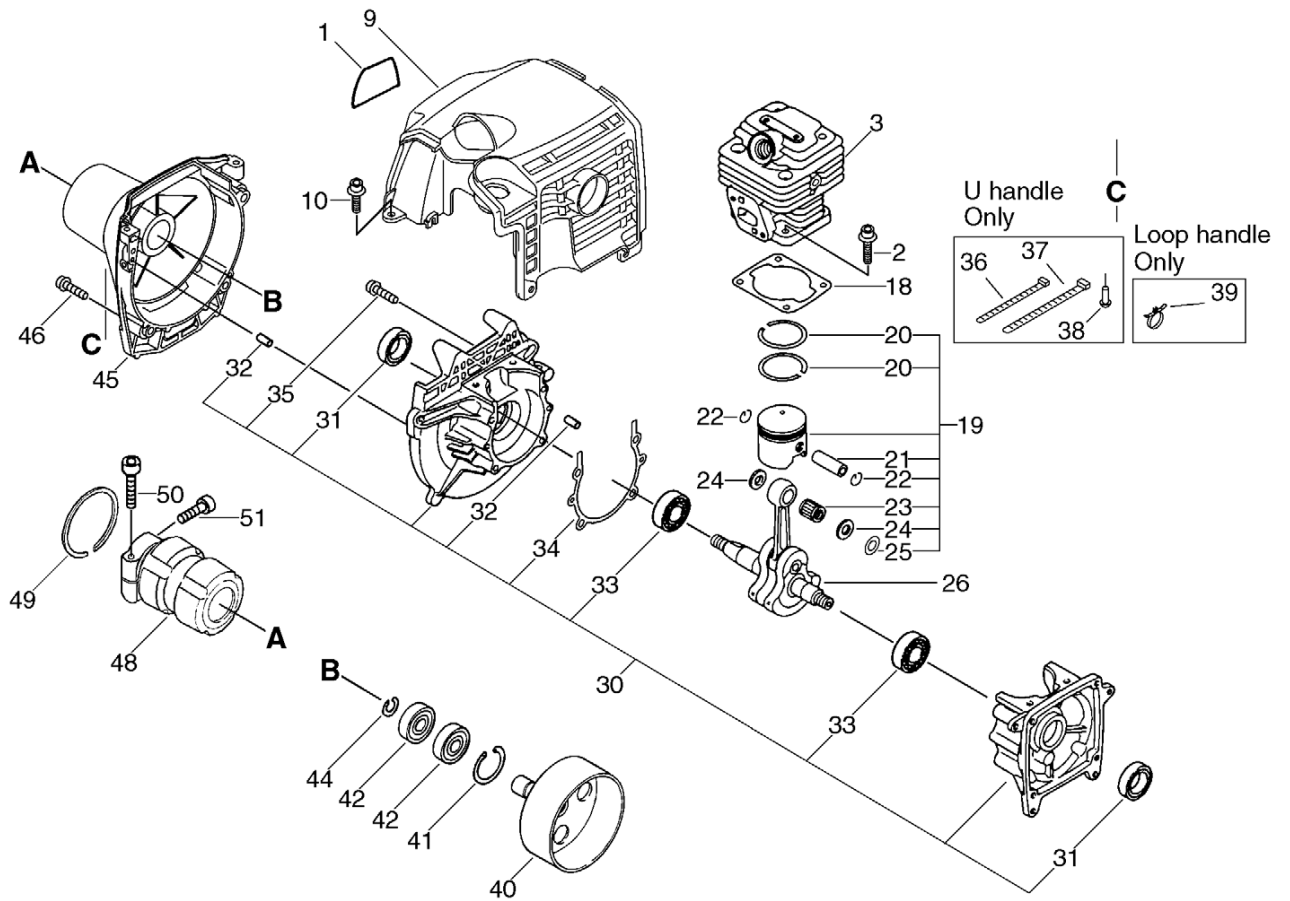

ECHO®

SRM-330 ES

No.1

Parts List

Date: 25.11.2008 Page: 1

Group: Trimmers/Brushcutters Model: SRM-330ES Section: Cylinder, Crankcase, Piston, Fan Cover

Key	Lv	Part Number	Q'ty	Description	Remarks	Note
1		X503-005890	1	LABEL, MODEL	Sus. by X547-000130	
1		X547-000130	1	LABEL, MODEL		
2		900162-05020	4	BOLT, H.S. 5*20		
3		A130-000630	1	CYLINDER		
9		A160-000390	1	COVER, CYLINDER		
10		900106-05012	2	BOLT, H.S. 5*12		
18		101010-55430	1	GASKET, CYL. BASE		
19		P021-006802	1	PISTON KIT		
20	+	A101-000080	2	RING, PISTON		
21	+	100013-27430	1	PIN, PISTON		
22	+	100015-03931	2	CIRCLIP, PISTON PIN		
23	+	100012-16131	1	BEARING, NEEDLE		
24	+	100014-53630	2	SPACER, PISTON PIN		
25	+	V306-000121	1	WASHER, CIRCULAR 8		
26		100100-55430	1	CRANKSHAFT ASSY		
30		100204-55430	1	CRANKCASE KIT		
31	+	100213-05530	2	OILSEAL		
32	+	100215-03930	4	PIN, DOWEL		
33	+	94035-36201	2	BEARING BALL		
34	+	100242-55430	1	GASKET, CRANKCASE		
35	+	900162-05030	4	BOLT, H.S. 5*30		
36		178121-43230	1	BAND	Sr/Nr 36003731 and after/Loop handle only	
37		V495-000760	1	BAND	Sr/Nr 36003731 and after/Loop handle only	
38		302013-10910	1	RIVET	Sr/Nr 36003731 and after/Loop handle only	
39		V491-000130	2	CLIP	Sus. by V491-000160	
39		V491-000160	1	CLIP	Sr/Nr 36003731 and after/U-handle only	
40		175005-49930	1	DRUM, CLUTCH		
41		900702-00028	1	CIRCLIP 28		