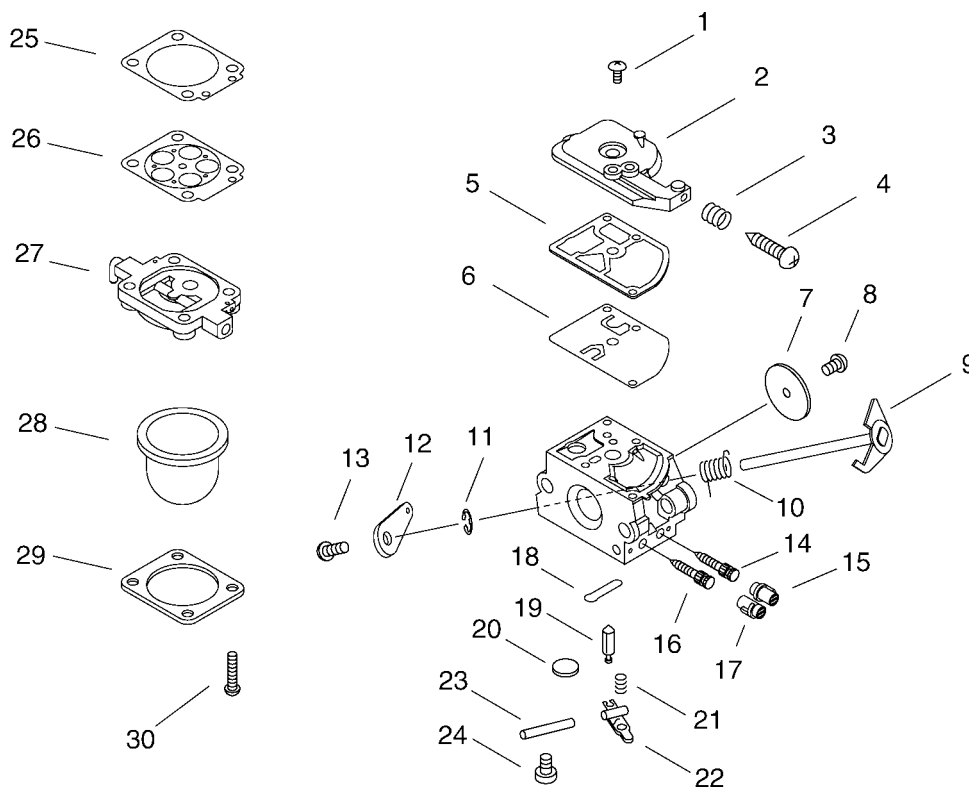

KEY	LV	PART NUMBER	Q'TY	DESCRIPTION	REMARKS
		A021-000771	1	CARBURETOR,DIAPHRAGM	
1	+	125310-13930	1	SCREW	
2	+	125324-08360	1	COVER, PUMP	
3	+	125333-08560	1	SPRING,ADJUST SCREW	
4	+	125344-08560	1	SCREW	
5	+	125325-08360	1	GASKET, PUMP	
6	+	125312-08660	1	DIAPHRAGM, FUEL PUMP	
7	+	125316-13930	1	VALVE, THROTTLE	
8	+	125314-13930	1	SCREW	
9	+	P005-002040	1	SHAFT ASY,THROTTLE	
10	+	125313-08360	1	SPRING, THRT. RETURN	
11	+	125327-13930	1	CLIP	
12	+	125350-08360	1	LEVER, THROTTLE	
13	+	125348-13930	1	SCREW	
14	+	P005-001600	1	SCREW, IDLE MIXTURE	
15	+	125329-09860	1	LIMITER, MIXTURE	
16	+	P005-001590	1	SCREW,MAINN MIXTURE	
17	+	125329-39030	1	LIMITER, MIXTURE	
18	+	125345-08360	1	PLUG, WELCH	
19	+	125337-08260	1	VALVE, INLET NEEDLE	
20	+	125326-08360	1	STRAINER	
21	+	125322-13930	1	SPRING, COIL	
22	+	125323-08260	1	ARM, VALVE	
23	+	125338-13930	1	PIN, METERING ARM