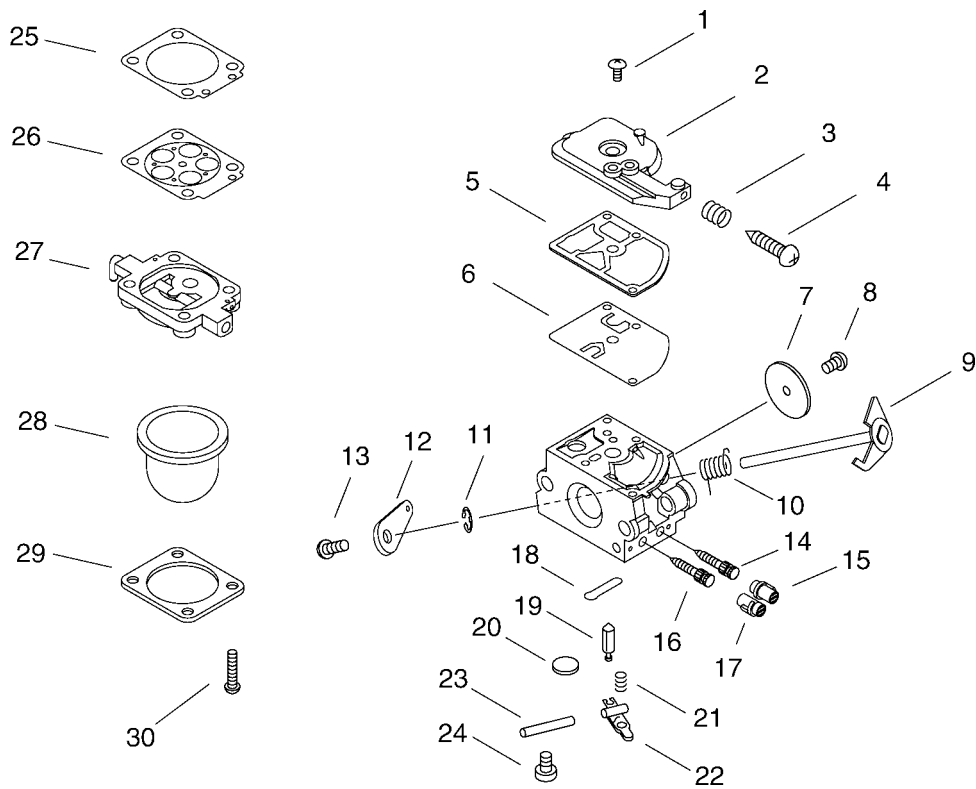

KEY	LV	PART NUMBER	Q'TY	DESCRIPTION	REMARKS
24	+	125339-13930	1	SCREW	
25	+	125340-34530	1	GASKET, DIAPHRAGM	
26	+	125341-08360	1	DIAPHRAGM	
27	+	P005-000610	1	BASE, PRIMER	
28	+	125381-08660	1	PUMP, PRIMING	
29	+	P005-000620	1	RETAINER	
30	+	P005-000980	4	SCREW