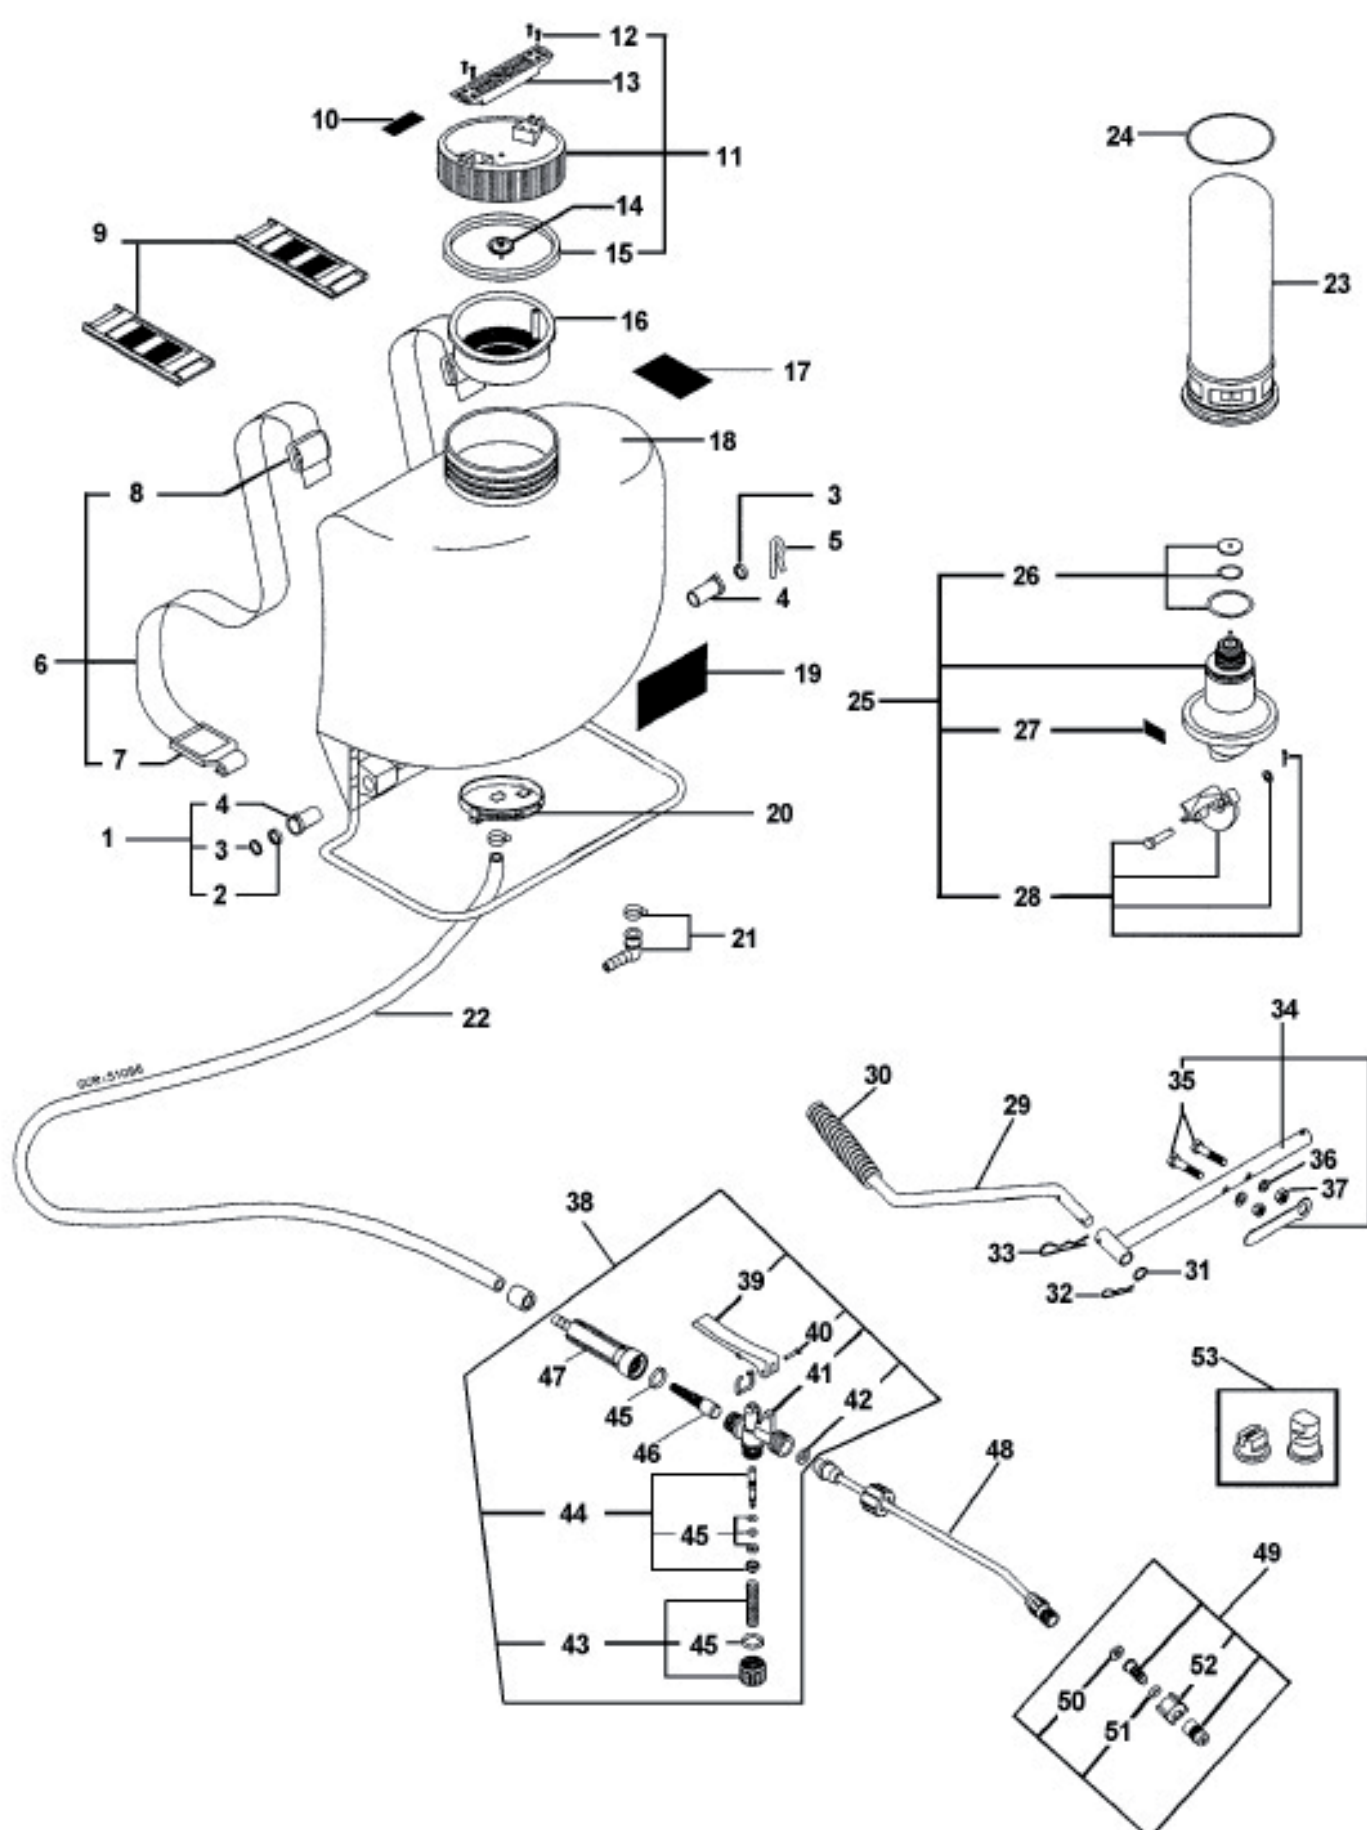

MS-100

KEY	PARTNUMBER	QTY	DESCRIPTION	REMARKS	
1	4040000	1	BEARING SET, NYLON	INCLUDES ITEMS 2-5	
2	NSS	1	WASHER, NYLON		
3	NSS	2	WASHER, METAL		
4	NSS	2	BUSHING, NYLON		
5	NSS	1	PIN, HAIR		
6	4150000	2	STRAP, HARNESS		INCLUDES ITEM 7 & 8
7	4310000	1	HOOKS, HARNESS (2)		
8	NSS		CLIPS (2)		
9	4360000	2	PAD, SHOULDER		
10	4132153	1	LABEL, WARNING		
11	4010001	1	CAP ASY	INCLUDES ITEMS 12-15	
12	NSS	4	SCREW		
13	NSS	1	HANDLE		
14	4020308	1	CHECK, VALVE		
15	4020100	1	SEAL, CAP		
16	4010119	1	STRAINER, TANK		
17	4132353	1	LABEL, WARNING		
18	4185053	1	TANK		INCLUDES ITEM 4
19	4132253	1	LABEL, WARNING		
20	4110000	1	CLAMP		
21	4160000	1	FITTING 90°		
22	4170000	1	HOSE	INCLUDES CLAMP	
23	4090000	1	TANK, PRESSURE	INCLUDES ITEM 24	
24	4100000	1	O-RING		
25	4130816	1	MODULE DIAPHRAGM PUMP	INCLUDES ITEMS 26 - 28	
26	4121000	1	O-RING, WASHER SET (3 PCS.)		
27	4132553	1	LABEL		
28	4140000	1	CRANK ASY		
29	4070000	1	PUMP HANDLE	INCLUDES ITEMS 30 - 33	
30	NSS	1	GRIP		
31	NSS	1	WASHER		
32	4018000	1	PIN, HAIR (SMALL)		
33	4181000	1	PIN, HAIR (LARGE)		
34	4050000	1	LEVER, PUMP	INCLUDES ITEMS 35 - 37	
35	4060000	1	SCREW SET (2)		
36	NSS	2	WASHER	INCLUDES ITEMS 36 & 37	
37	NSS	2	NUT		
38	4180006	1	PISTOL ASY, SPRAY	INCLUDES ITEMS 39 - 47	
39	NSS	1	LEVER, SPRAY PISTOL		
40	NSS	1	PIN, LEVER		
41	NSS	1	BODY, PISTOL		
42	4200001	1	WASHER, RUBBER		
43	4210001	1	PLUG SET	INCLUDES ITEM 45	
44	4190000	1	SPINDLE SET		
45	4200000	1	O-RING SET, SPINDLE (5 PCS.)	INCLUDES ITEM 45	
46	4691319	1	FILTER		
47	4717910	1	GRIP		
48	4220000	1	SPRAY WAND, BRASS		
49	4250000	1	NOZZLE ASY, BRASS		INCLUDES ITEMS 50 - 52
50	4200001	1	WASHER, RUBBER		
51	4260000	1	O-RING		
52	4240000	1	HOLDER, NOZZLE		
53	4251020	1	SPRAY TIP SET, PLASTIC		