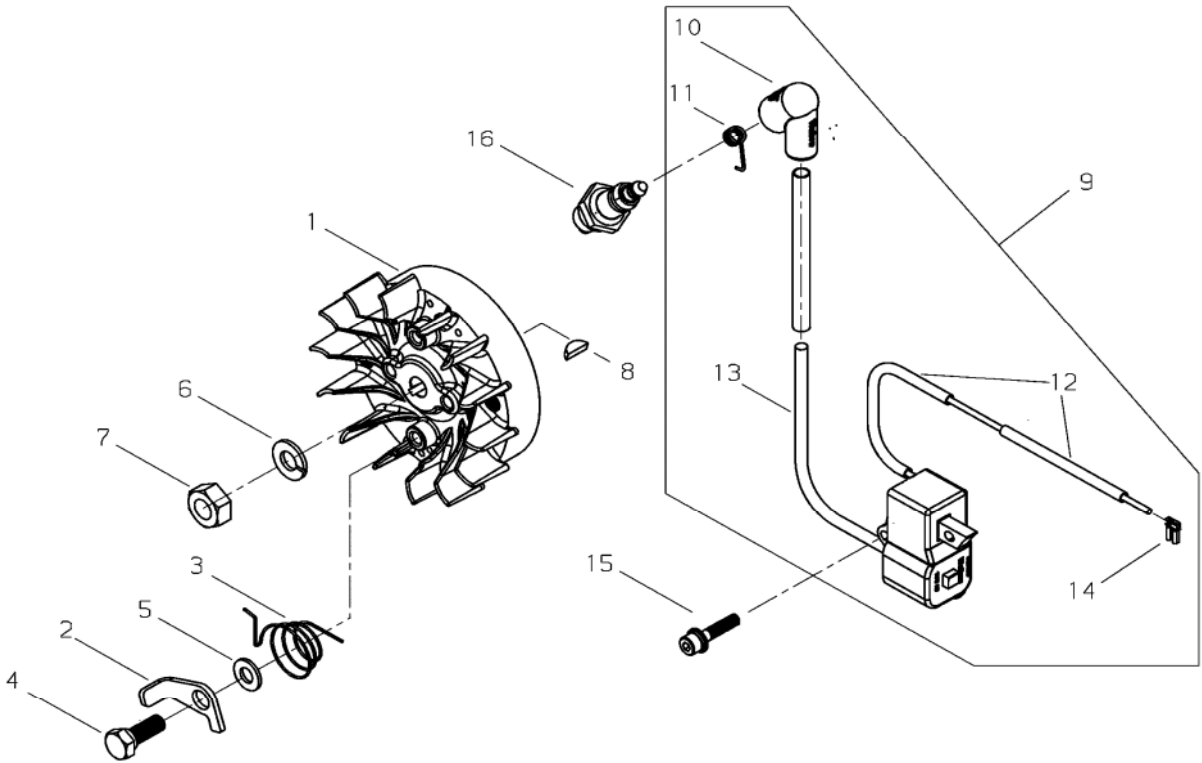

6. MAGNETO

KEY	LV	PART NUMBER	Q'TY	DESCRIPTION	REMARKS	NOTE1	NOTE2
1		69020-71111	1	ROTOR			
2		22182-71412	2	PAWL			
3		22182-71421	2	SPRING RATCHET			
4		22182-71440	2	BOLT			
5		22182-71430	2	WASHER			
6		01600-08201	1	SPRING WASHER		8mm	
7		22100-43231	1	NUT			
8		02403-03100	1	KEY	3*10		3x10
9		69020-71021	1	COIL ASSY			
10	•	62905-71250	1	PLUG CAP			
11	•	69020-71320	1	COIL SPRING			
12	•	69020-71331	2	TUBE			
13	•	69020-71340	1	TUBE			
14	•	69020-98340	1	CONNECTOR			
15		11024-04200	2	BOLT SW		M4x20	
16		13000-13507	1	SPARK PLUG BPMR7A			BPMR7A