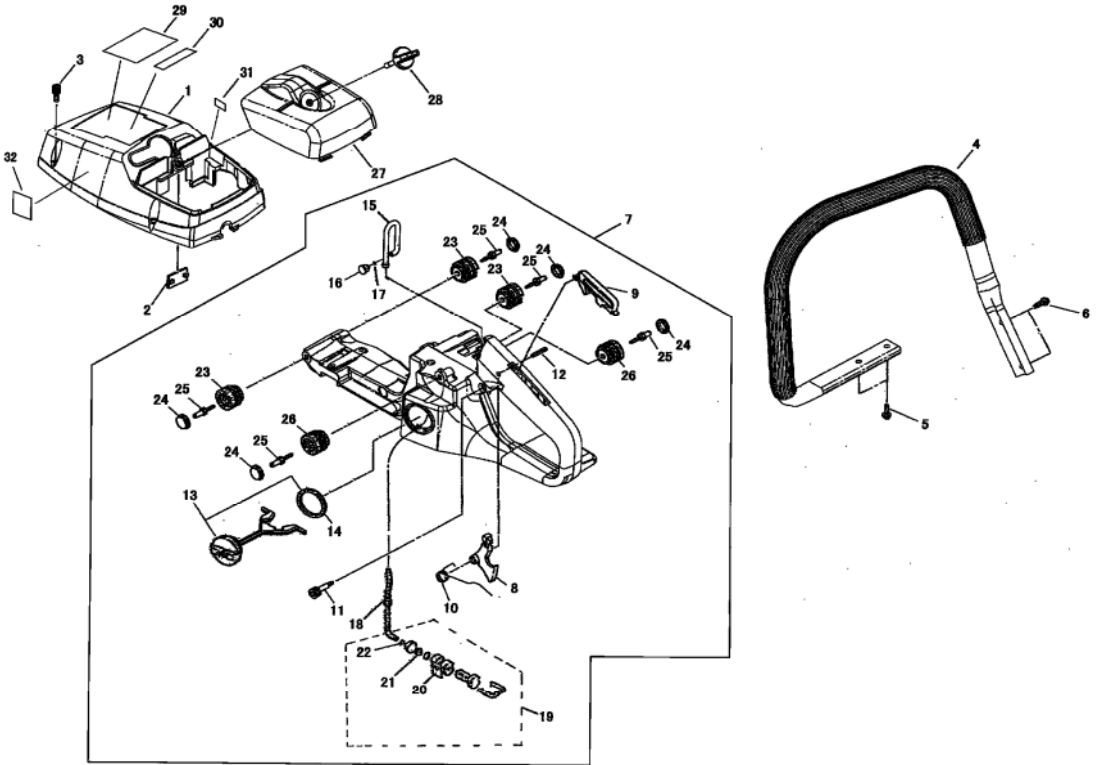

3. COVER, HANDLE

KEY	LV	PART NUMBER	Q'TY	DESCRIPTION	REMARKS	NOTE1	NOTE2
27		69020-82131	1	CLEANER COVER			
28		69020-82360	1	KNOB			
29		19402-00307	1	LABEL CAUTION		113dB	
30		1942600286	1	LABEL FEATURE			
31		19401-00094	1	LABEL INST			
32		19426-00016	1	LABEL MARK		T:0.05