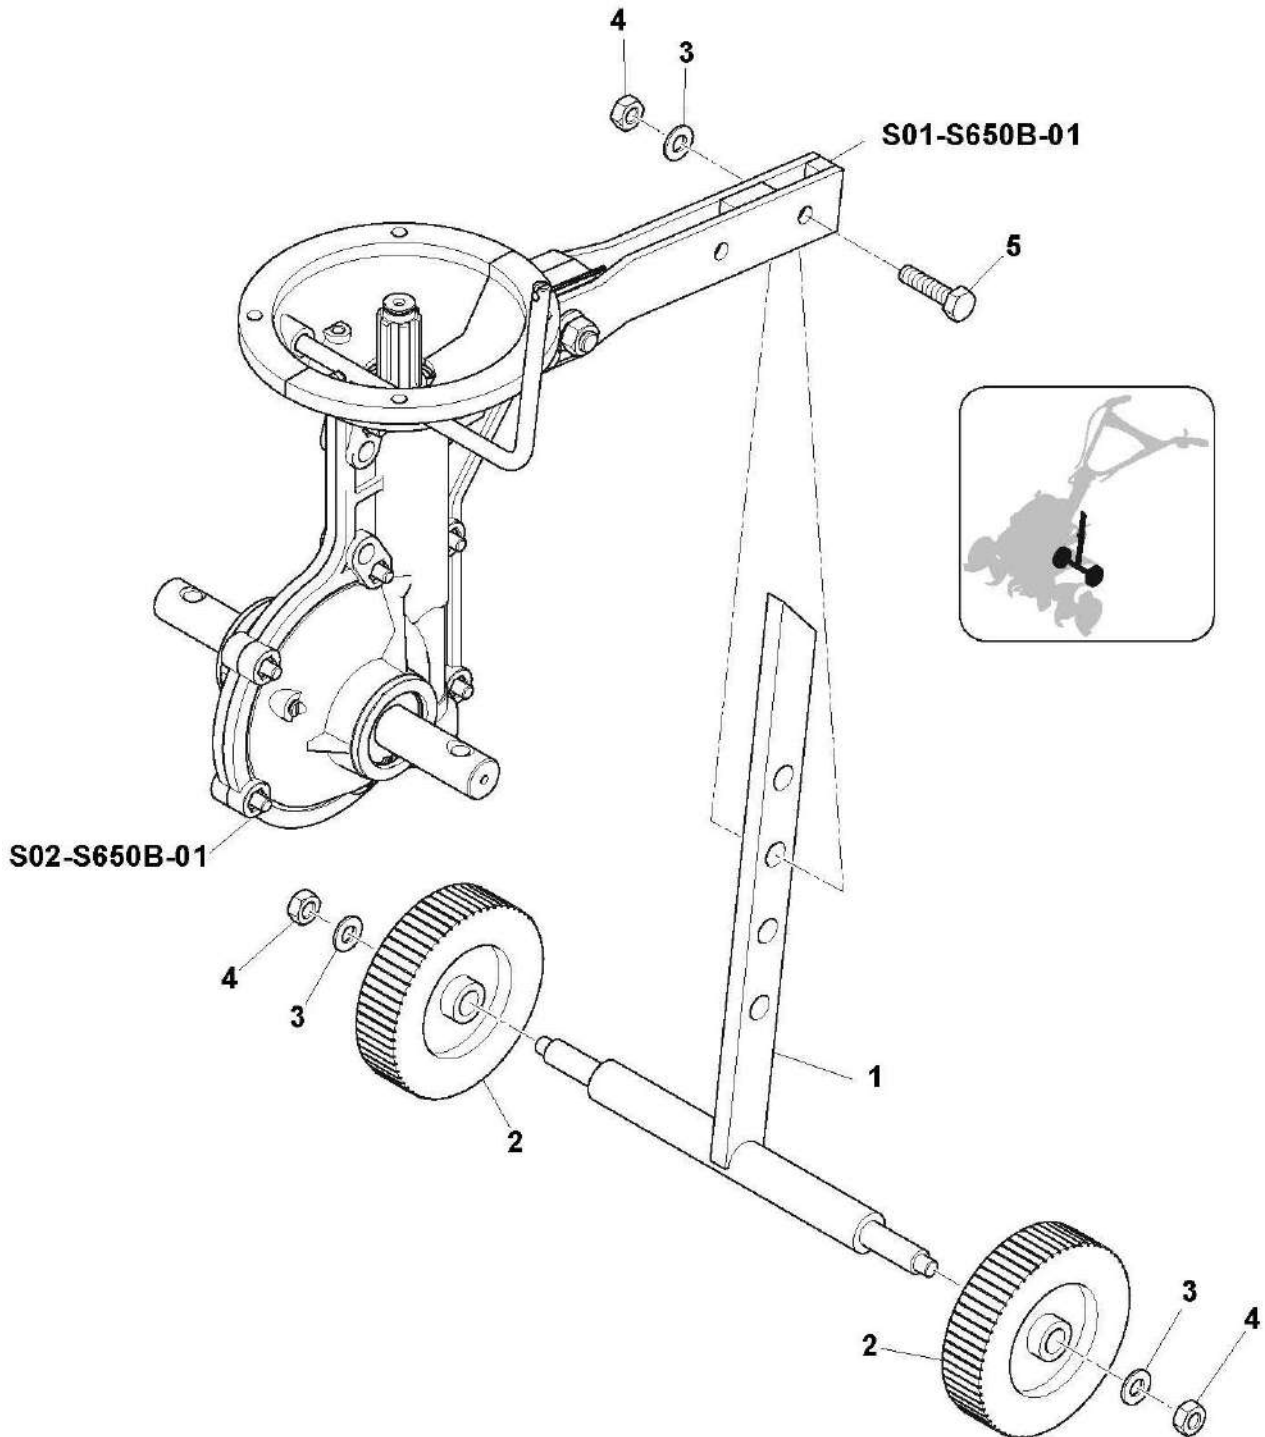

Ref	Descriere	Description	Cant. Qty.	Cod intern Internal code	Cod piesa Part number
1	Piulita cu flansa auto-blocanta M5	Serrated fange nut M5	1	PSS550-82	01-PS-S650B-S05-1
2	Colier fxare	Fixing ring	1	PSS550-83	02-PS-S650B-S05-1
3	Corp maneta	Lever body	1	PSS550-84	03-PS-S650B-S05-1
4	Saiba plata A5	Flat washer A5	5	PSS550-85	04-PS-S650B-S05-1
5	Saiba Grower N5	Spring washer N5	3	PSS550-101	05-PS-S650B-S05-1
6	Surub imbus M5x35	Imbus head bolt M5x35	1	PSS550-102	06-PS-S650B-S05-1
7	Arc	Spring	1	PSS550-88	07-PS-S650B-S05-1
8	Buton blocaj pozitie	Position lock button	1	PSS550-89	08-PS-S650B-S05-1
9	Maneta	Lever	1	PSS550-90	09-PS-S650B-S05-1
10	Grup maneta cuplare ambreiaj	Group lever clutch coupling	1	PSS550-35	10-PS-S650B-S05-1
11	Surub special M5	Special bolt M5	1	PSS550-91	11-PS-S650B-S05-1
12	Piulita Speciala M8	Special Nut M8	1		11-PS-KR117/200-S05-2
13	Piulita M8	Nut M8	2	PSS550-51	24-PS-S650B-S01-1
14	Reductie M8	Reduction M8	2	PSS550-92	14-PS-S650B-S05-1
15	Cablu cuplaj ambreiaj	Cable coupling clutch	1	PSS550-93	15-PS-S650B-S05-1
16	Grup cablu actionare ambreiaj	Group cable coupling clutch	1	PSS550-36	16-PS-S650B-S05-1
17	Maner	Grip handle	2	PSS550-67	17-PS-S650B-S05-1
18	Coarne sudate	Horns welded	1	PSS550-34	18-PS-S650B-S05-1
19	Surub M5x45	Bolt M5x45	2	PSS550-31	19-PS-S650B-S05-1
20	Piulita M5	Nut M5	2	PSS550-32	20-PS-S650B-S05-1
21	Cablu acceleratie	Acceleration cable	1	PSS550-33	21-PS-S650B-S05-1
22	Bucsa	Bush	1	PSS550-94	22-PS-S650B-S05-1
23	Suport maneta	Lever support	1	PSS550-95	23-PS-S650B-S05-1
24	Maneta	Lever	1	PSS550-96	24-PS-S650B-S05-1
25	Grup maneta acceleratie motor	Group engine acceleration command	1	PSS550-32	25-PS-S650B-S05-1
26	Colier fixare	Fixing ring	2	PSS550-97	26-PS-S650B-S05-1
27	Maneta MOTOR STOP	ENGINE STOP lever	1	PSS550-98	27-PS-S650B-S05-1