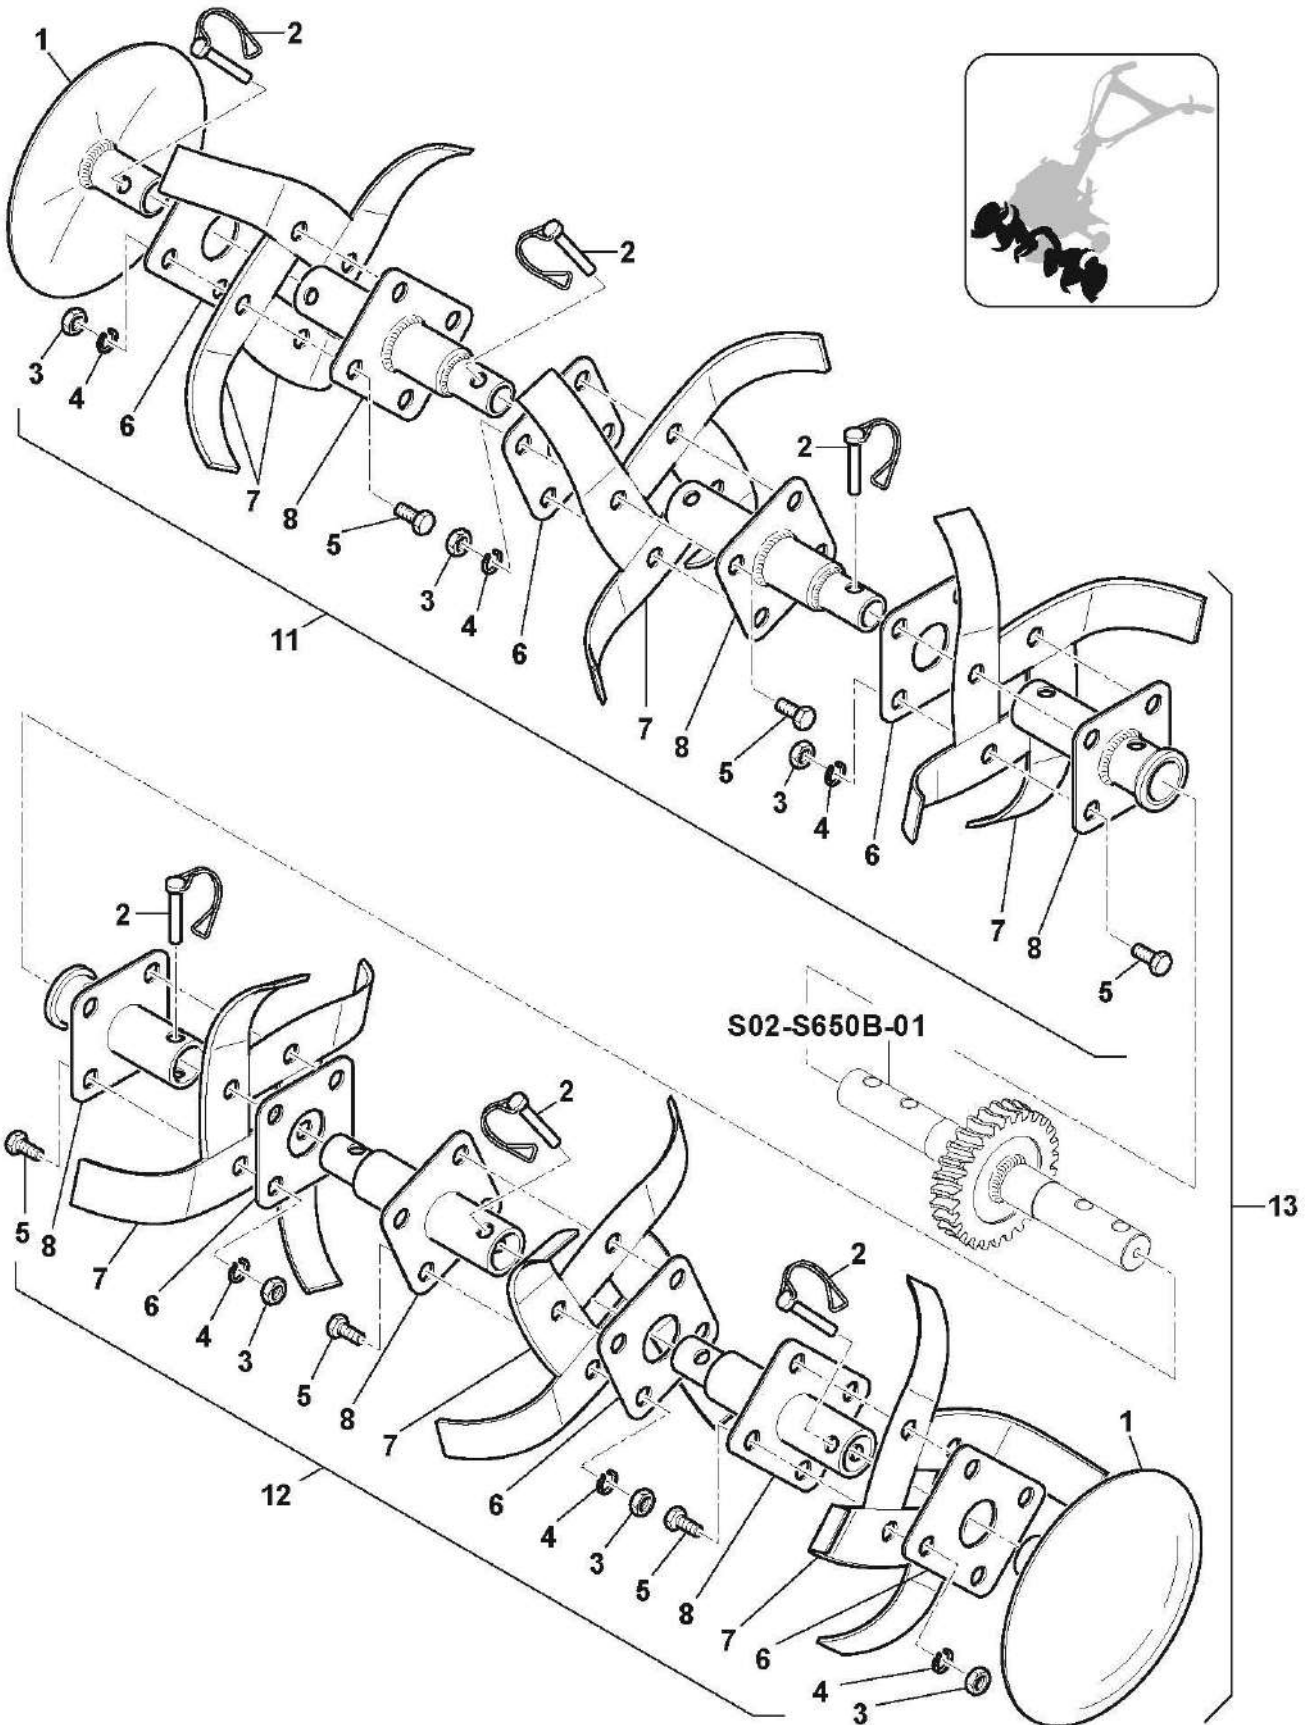

MOTOSAPA HOBBY Sprint 650B
HOBBY TILLER Sprint 650B

S01-S650B-01

**Ambreiaj
Clutch**

**Cod / Code
65022011**

**Rev.01
2013**

Ref	Descriere	Description	Cant. Qty.	Cod intern Internal code	Cod piesa Part number
11	Carcasa intermediara	Intermediate housing	1	PSS550-47	11-PS-S650B-S01-1
12	Surub 3/8 UNF	Bolt 3/8 UNF	1	PSS550-18	12-PS-S650B-S01-1
13	Saiba Grower N10	Spring washer N10	1	PSS550-19	13-PS-S650B-S01-1
14	Saiba plata 10x30	Flat washer 10x30	1	PSS550-20	14-PS-S650B-S01-1
15	Saiba de reglaj	Adjustment washer	1	PSS550-21	15-PS-S650B-S01-1
16	Pana paralela	Paralel key	1	PSS550-23	16-PS-S650B-S01-1
17	Carcasa ambreiaj as.	Clutch housing assembly	1	PSS550-24	17-PS-S650B-S01-1
18	Rulment 51106	Bearing 51106	1	PSS550-25	18-PS-S650B-S01-1
19	Bucsa distantier	Spacer bush	1	PSS550-26	19-PS-S650B-S01-1
20	Ax cuplare ambreiaj	Clutch lever	1	PSS550-27	20-PS-S650B-S01-1
21	Suport	Support	1	PSS550-55	21-PS-S650B-S01-1
22	Surub imbus M8x35	Imbus head bolt M8x35	4	PSS550-44	22-PS-S650B-S01-1
23	Saiba plata A8	Flat washer A8	7	PSS550-49	23-PS-S650B-S01-1
24	Piulita M8	Nut M8	7	PSS550-51	24-PS-S650B-S01-1
25	Saiba Grower N8	Spring washer N8	7	PSS550-50	25-PS-S650B-S01-1
26	Surub M8x45	Bolt M8x45	3	PSS550-77	26-PS-S650B-S01-1
27	Surub imbus M12x60	Imbus head bolt M12x60	2	PSS550-56	27-PS-S650B-S01-1
28	Saiba plata A12	Flat washer A12	2	PSS550-78	28-PS-S650B-S01-1
29	Saiba Grower N12	Spring washer N12	2	PSS550-57	29-PS-S650B-S01-1
30	Piulita M12	Nut M12	2	PSS550-58	30-PS-S650B-S01-1
31	Surub M6x15	Bolt M6x15	1	PSS550-30	31-PS-S650B-S01-1
32	Saiba Grower N6	Spring washer N6	1	PSS550-79	32-PS-S650B-S01-1