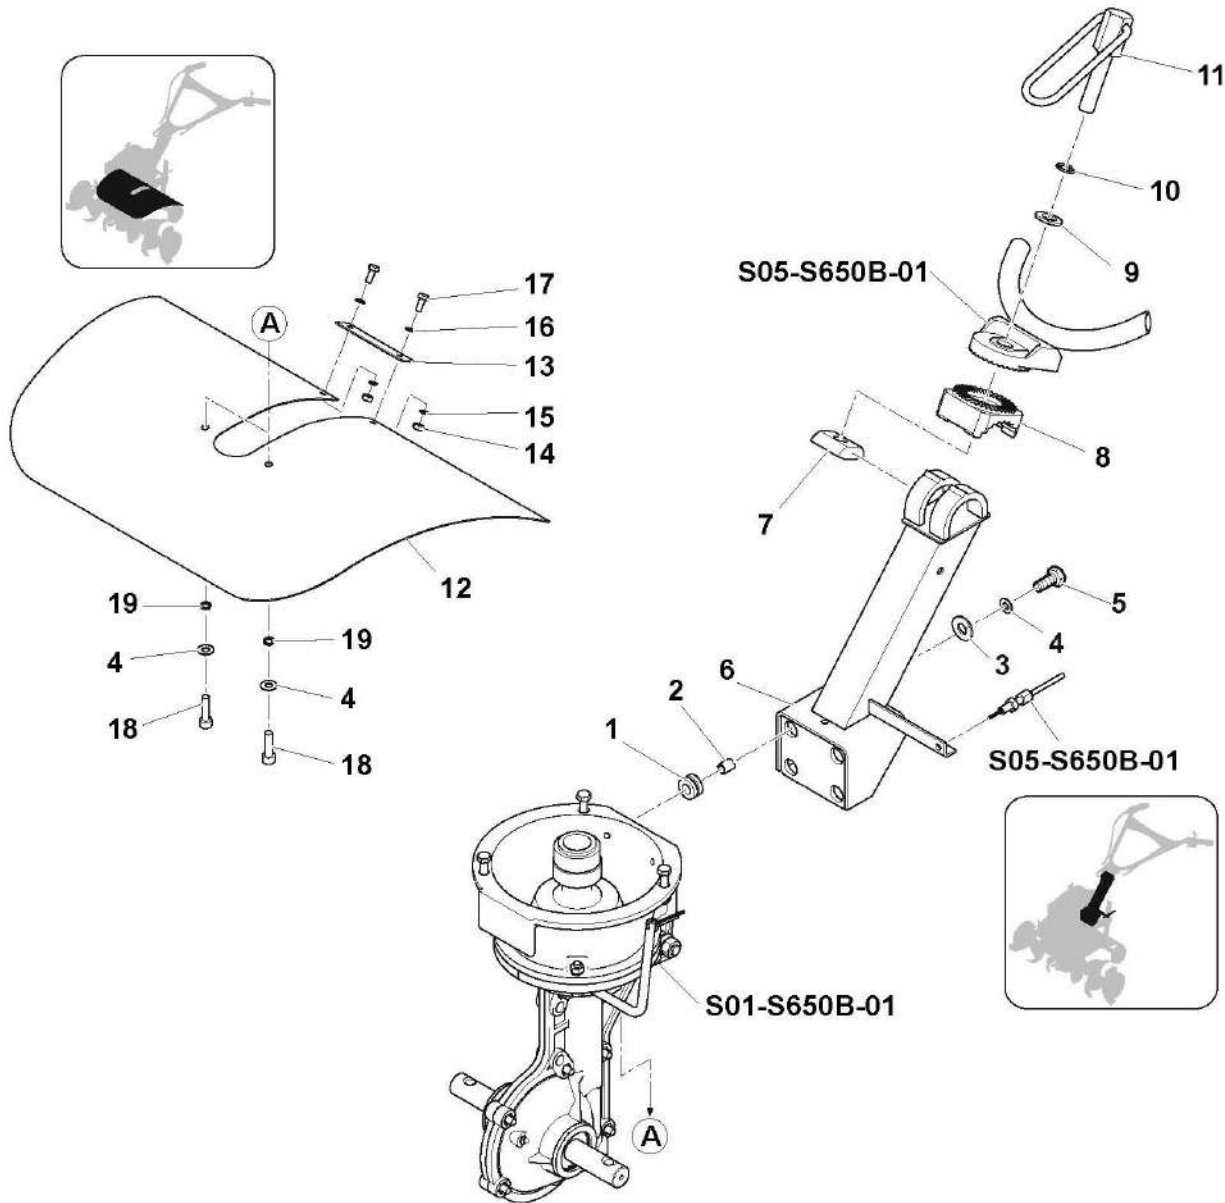

MOTOSAPA HOBBY Sprint 650B
HOBBY TILLER Sprint 650B

S01-S650B-01

**Ambreiaj
Clutch**

**Cod / Code
65022011**

**Rev.01
2013**

Ref	Descriere	Description	Cant. Qty.	Cod intern Internal code	Cod piesa Part number
11	Carcasa intermediara	Intermediate housing	1	PSS550-47	11-PS-S650B-S01-1
12	Surub 3/8 UNF	Bolt 3/8 UNF	1	PSS550-18	12-PS-S650B-S01-1
13	Saiba Grower N10	Spring washer N10	1	PSS550-19	13-PS-S650B-S01-1
14	Saiba plata 10x30	Flat washer 10x30	1	PSS550-20	14-PS-S650B-S01-1
15	Saiba de reglaj	Adjustment washer	1	PSS550-21	15-PS-S650B-S01-1
16	Pana paralela	Paralel key	1	PSS550-23	16-PS-S650B-S01-1
17	Carcasa ambreiaj as.	Clutch housing assembly	1	PSS550-24	17-PS-S650B-S01-1
18	Rulment 51106	Bearing 51106	1	PSS550-25	18-PS-S650B-S01-1
19	Bucsa distantier	Spacer bush	1	PSS550-26	19-PS-S650B-S01-1
20	Ax cuplare ambreiaj	Clutch lever	1	PSS550-27	20-PS-S650B-S01-1
21	Suport	Support	1	PSS550-55	21-PS-S650B-S01-1
22	Surub imbus M8x35	Imbus head bolt M8x35	4	PSS550-44	22-PS-S650B-S01-1
23	Saiba plata A8	Flat washer A8	7	PSS550-49	23-PS-S650B-S01-1
24	Piulita M8	Nut M8	7	PSS550-51	24-PS-S650B-S01-1
25	Saiba Grower N8	Spring washer N8	7	PSS550-50	25-PS-S650B-S01-1
26	Surub M8x45	Bolt M8x45	3	PSS550-77	26-PS-S650B-S01-1
27	Surub imbus M12x60	Imbus head bolt M12x60	2	PSS550-56	27-PS-S650B-S01-1
28	Saiba plata A12	Flat washer A12	2	PSS550-78	28-PS-S650B-S01-1
29	Saiba Grower N12	Spring washer N12	2	PSS550-57	29-PS-S650B-S01-1
30	Piulita M12	Nut M12	2	PSS550-58	30-PS-S650B-S01-1
31	Surub M6x15	Bolt M6x15	1	PSS550-30	31-PS-S650B-S01-1
32	Saiba Grower N6	Spring washer N6	1	PSS550-79	32-PS-S650B-S01-1