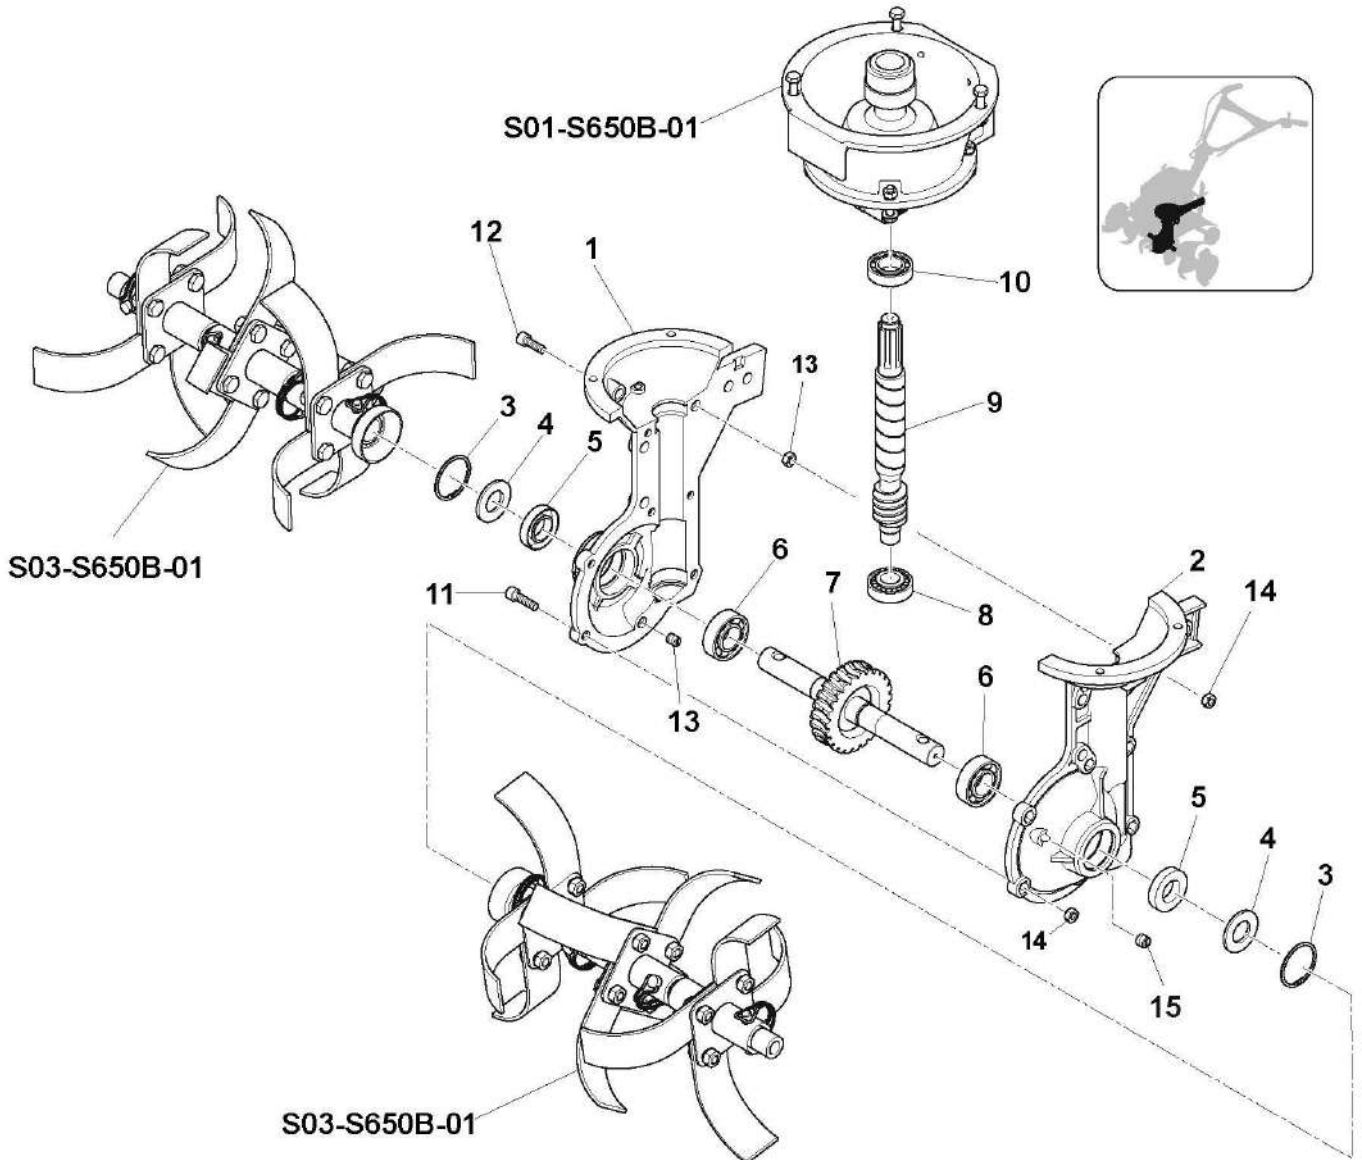

MOTOSAPA HOBBY Sprint 650B
HOBBY TILLER Sprint 650B

S01-S650B-01

**Ambreiaj
Clutch**

**Cod / Code
65022011**

**Rev.01
2013**

Ref	Descriere	Description	Cant. Qty.	Cod intern Internal code	Cod piesa Part number
11	Carcasa intermediara	Intermediate housing	1	PSS550-47	11-PS-S650B-S01-1
12	Surub 3/8 UNF	Bolt 3/8 UNF	1	PSS550-18	12-PS-S650B-S01-1
13	Saiba Grower N10	Spring washer N10	1	PSS550-19	13-PS-S650B-S01-1
14	Saiba plata 10x30	Flat washer 10x30	1	PSS550-20	14-PS-S650B-S01-1
15	Saiba de reglaj	Adjustment washer	1	PSS550-21	15-PS-S650B-S01-1
16	Pana paralela	Paralel key	1	PSS550-23	16-PS-S650B-S01-1
17	Carcasa ambreiaj as.	Clutch housing assembly	1	PSS550-24	17-PS-S650B-S01-1
18	Rulment 51106	Bearing 51106	1	PSS550-25	18-PS-S650B-S01-1
19	Bucsa distantier	Spacer bush	1	PSS550-26	19-PS-S650B-S01-1
20	Ax cuplare ambreiaj	Clutch lever	1	PSS550-27	20-PS-S650B-S01-1
21	Suport	Support	1	PSS550-55	21-PS-S650B-S01-1
22	Surub imbus M8x35	Imbus head bolt M8x35	4	PSS550-44	22-PS-S650B-S01-1
23	Saiba plata A8	Flat washer A8	7	PSS550-49	23-PS-S650B-S01-1
24	Piulita M8	Nut M8	7	PSS550-51	24-PS-S650B-S01-1
25	Saiba Grower N8	Spring washer N8	7	PSS550-50	25-PS-S650B-S01-1
26	Surub M8x45	Bolt M8x45	3	PSS550-77	26-PS-S650B-S01-1
27	Surub imbus M12x60	Imbus head bolt M12x60	2	PSS550-56	27-PS-S650B-S01-1
28	Saiba plata A12	Flat washer A12	2	PSS550-78	28-PS-S650B-S01-1
29	Saiba Grower N12	Spring washer N12	2	PSS550-57	29-PS-S650B-S01-1
30	Piulita M12	Nut M12	2	PSS550-58	30-PS-S650B-S01-1
31	Surub M6x15	Bolt M6x15	1	PSS550-30	31-PS-S650B-S01-1
32	Saiba Grower N6	Spring washer N6	1	PSS550-79	32-PS-S650B-S01-1