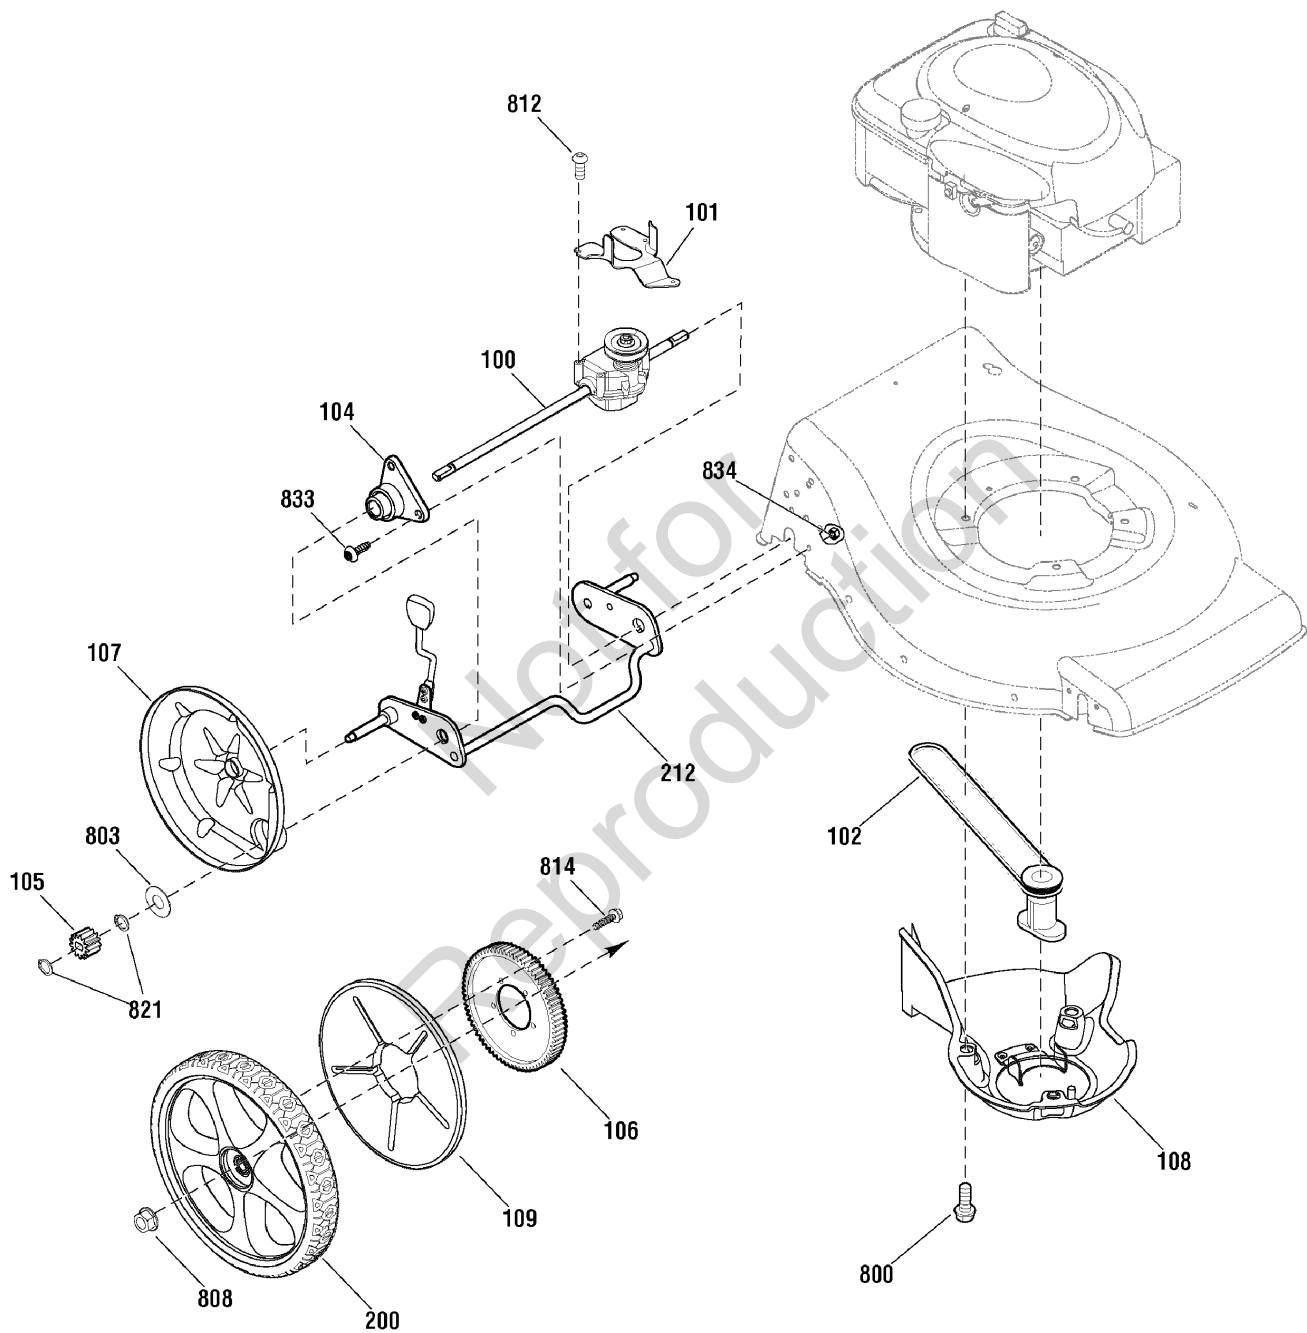

Drive Group

Item	Part No	Qty	Description
100	880604	1	TRANSMISSION
101	880282	1	BELT GUIDE, Transmission
102	880268	1	V-BELT
104	880787	1	SLEEVE ASSEMBLY, Rear Axle
105	880527	1	GEAR, Pinion
106	880526	1	GEAR, Drive
107	880528	1	DUST COVER
108	880796	1	BELT COVER ASSEMBLY
109	880539	1	COVER, Wheel
200	880696	1	WHEEL, Rear
212	880854	1	CROSSBAR ASSEMBLY, Rear
800	720044	1	SCREW, Hex Head, 3/8-16 x 1
803	880324	1	WASHER, Thrust
808	720142	1	NUT, Flange, 3/8-16
812	880760	1	SCREW, #10 x 1
814	722881	1	SCREW, 1/4-15 x 3/4
821	880269	1	RING, External Retaining
833	880845	1	SCREW, Torx, 1/4-20 x 5/8
834	880859	1	NUT, Flange Lock, 1/4-20

Not for
Reproduction

Footnotes: