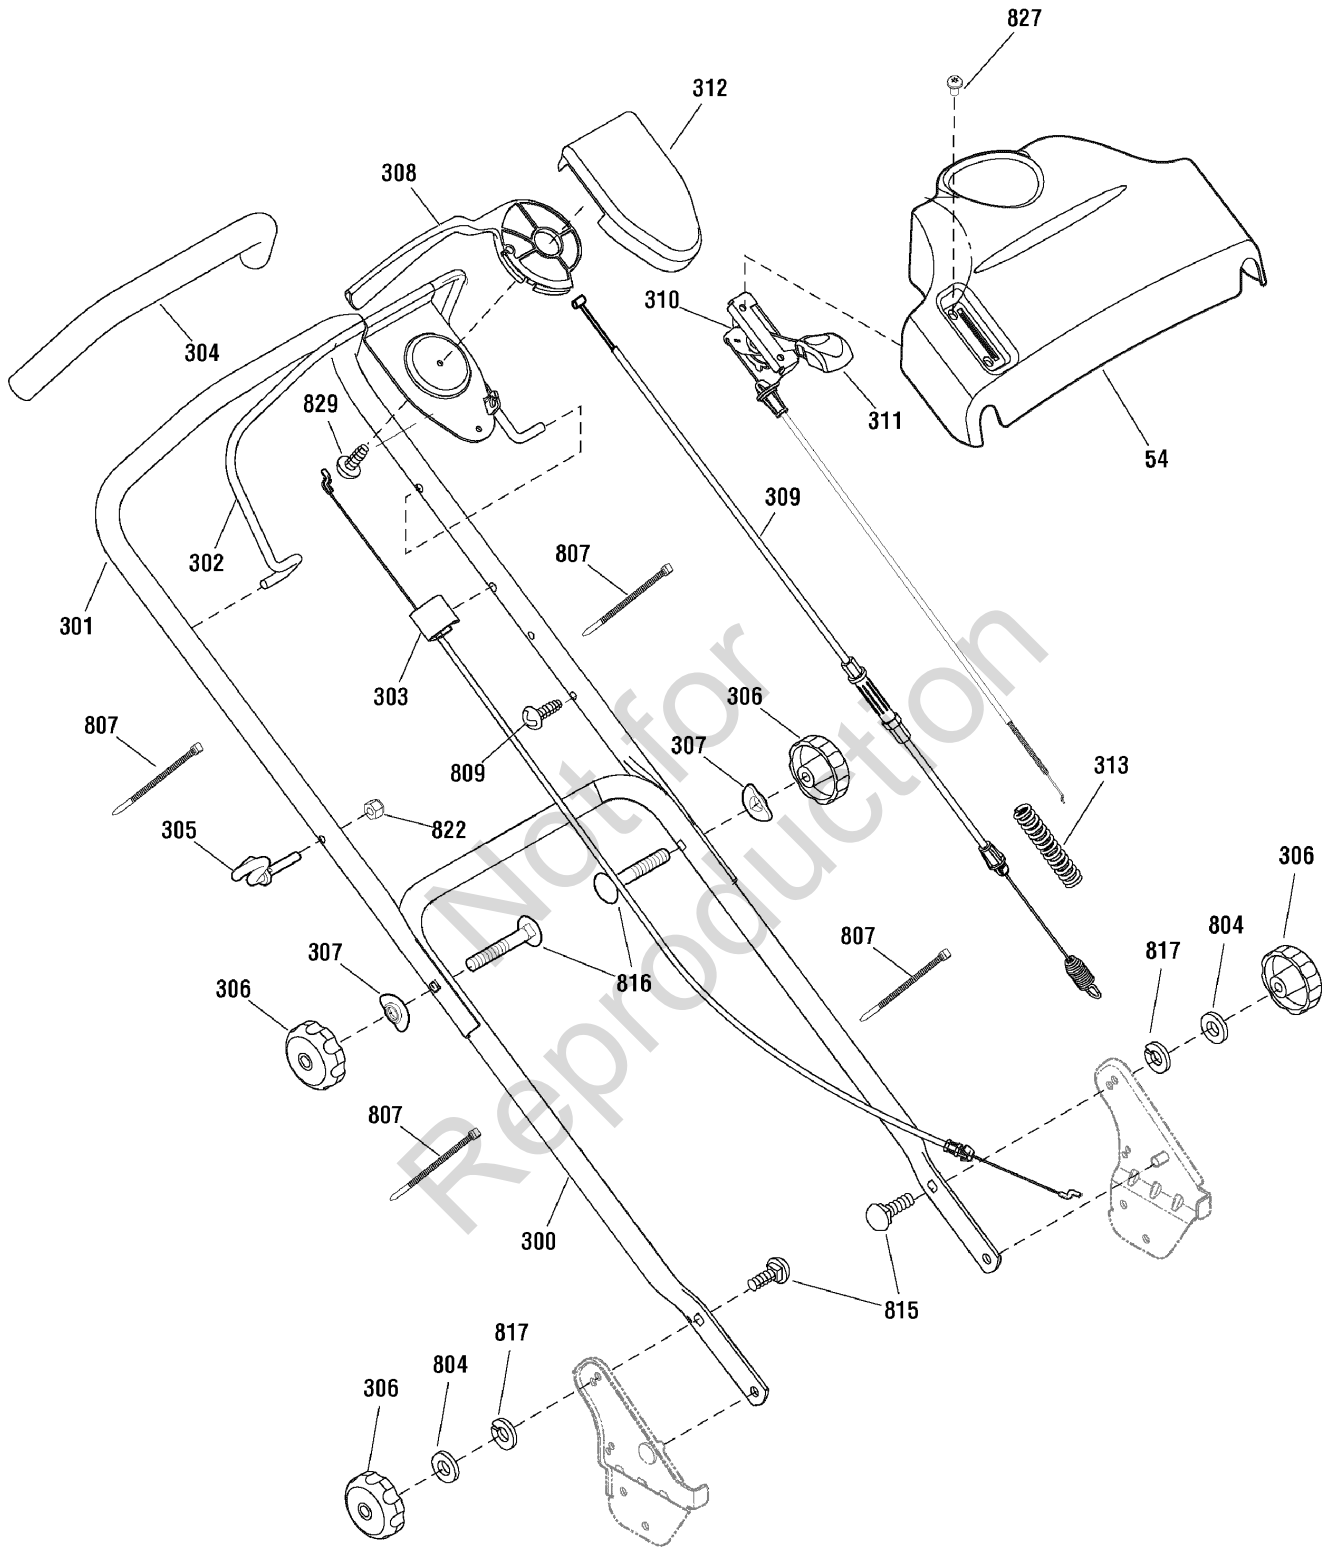

Manual No.	881139
Revision: A	8/3/2009

Not for
Reproduction

PAGE	GROUP
4	Handle Assembly
6	Deck & Engine Group
10	Drive Group

Not for
Reproduction

Handle Assembly

Item	Part No	Qty	Description
54	880635	1	CONTROL PANEL
300	880571	1	HANDLE, Lower
301	880673	1	HANDLE, Upper
302	881068Z	1	LEVER, Engine Stop
303	880639	1	CABLE, Engine Stop
304	880457	1	TUBING, Foam
305	724994	1	GUIDE, Rope
306	721800	1	KNOB, Adjuster
307	880615	1	WASHER, Formed
308	880329	1	LEVER, Drive
309	880458	1	CABLE ASSEMBLY, Drive
310	880669	1	THROTTLE CONTROL
311	880653	1	KNOB, Throttle Control
312	880328	1	COVER, SP Control
313	880929	1	SPRING, Compression
804	880607	1	WASHER, 5/8
807	880029	1	CABLE TIE
809	722856	1	SCREW, Self Tap, #10-16 x 1/2
815	880576	1	BOLT, Carriage, 5/16-18 x 1-1/8
816	720055	1	BOLT, Carriage, 5/16-18 x 2
817	22129GP	1	Washer, Lock
822	722393	1	NUT, Hex, 1/4-20
827	880664	1	SCREW, 1/4-20 x 7/8
829	880070	1	SCREW, 1/4-20 x 7/8

Footnotes:

NOTE: * Purchase engine parts from engine manufacturer dealer.

Deck & Engine Group

Item	Part No	Qty	Description
801	880208	1	BOLT, Blade, 3/8-24 x 2
802	721890	1	WASHER, Belleville
805	880020	1	NUT, Nylock, M8 x 1-1/4
808	720142	1	NUT, Flange, 3/8-16
810	880323	1	BOLT, Hex Key Head
811	880428	1	NUT, Nylock
813	880339	1	SCREW, Torx Head, M5 x .8 x 14mm
818	880614	1	NUT, Speed
819	880577	1	SCREW, Torx Head, M5 x .8 x 12.5mm
823	880651	1	BOLT, Shoulder, 5/16-18 x 1
824	720145	1	Nut, Flange, 5/16-18
826	880456	1	SCREW, 1/4-20 x 7/8
830	727291	1	SCREW, 5/16-18 x 3/4
1000	700277	1	DECAL KIT