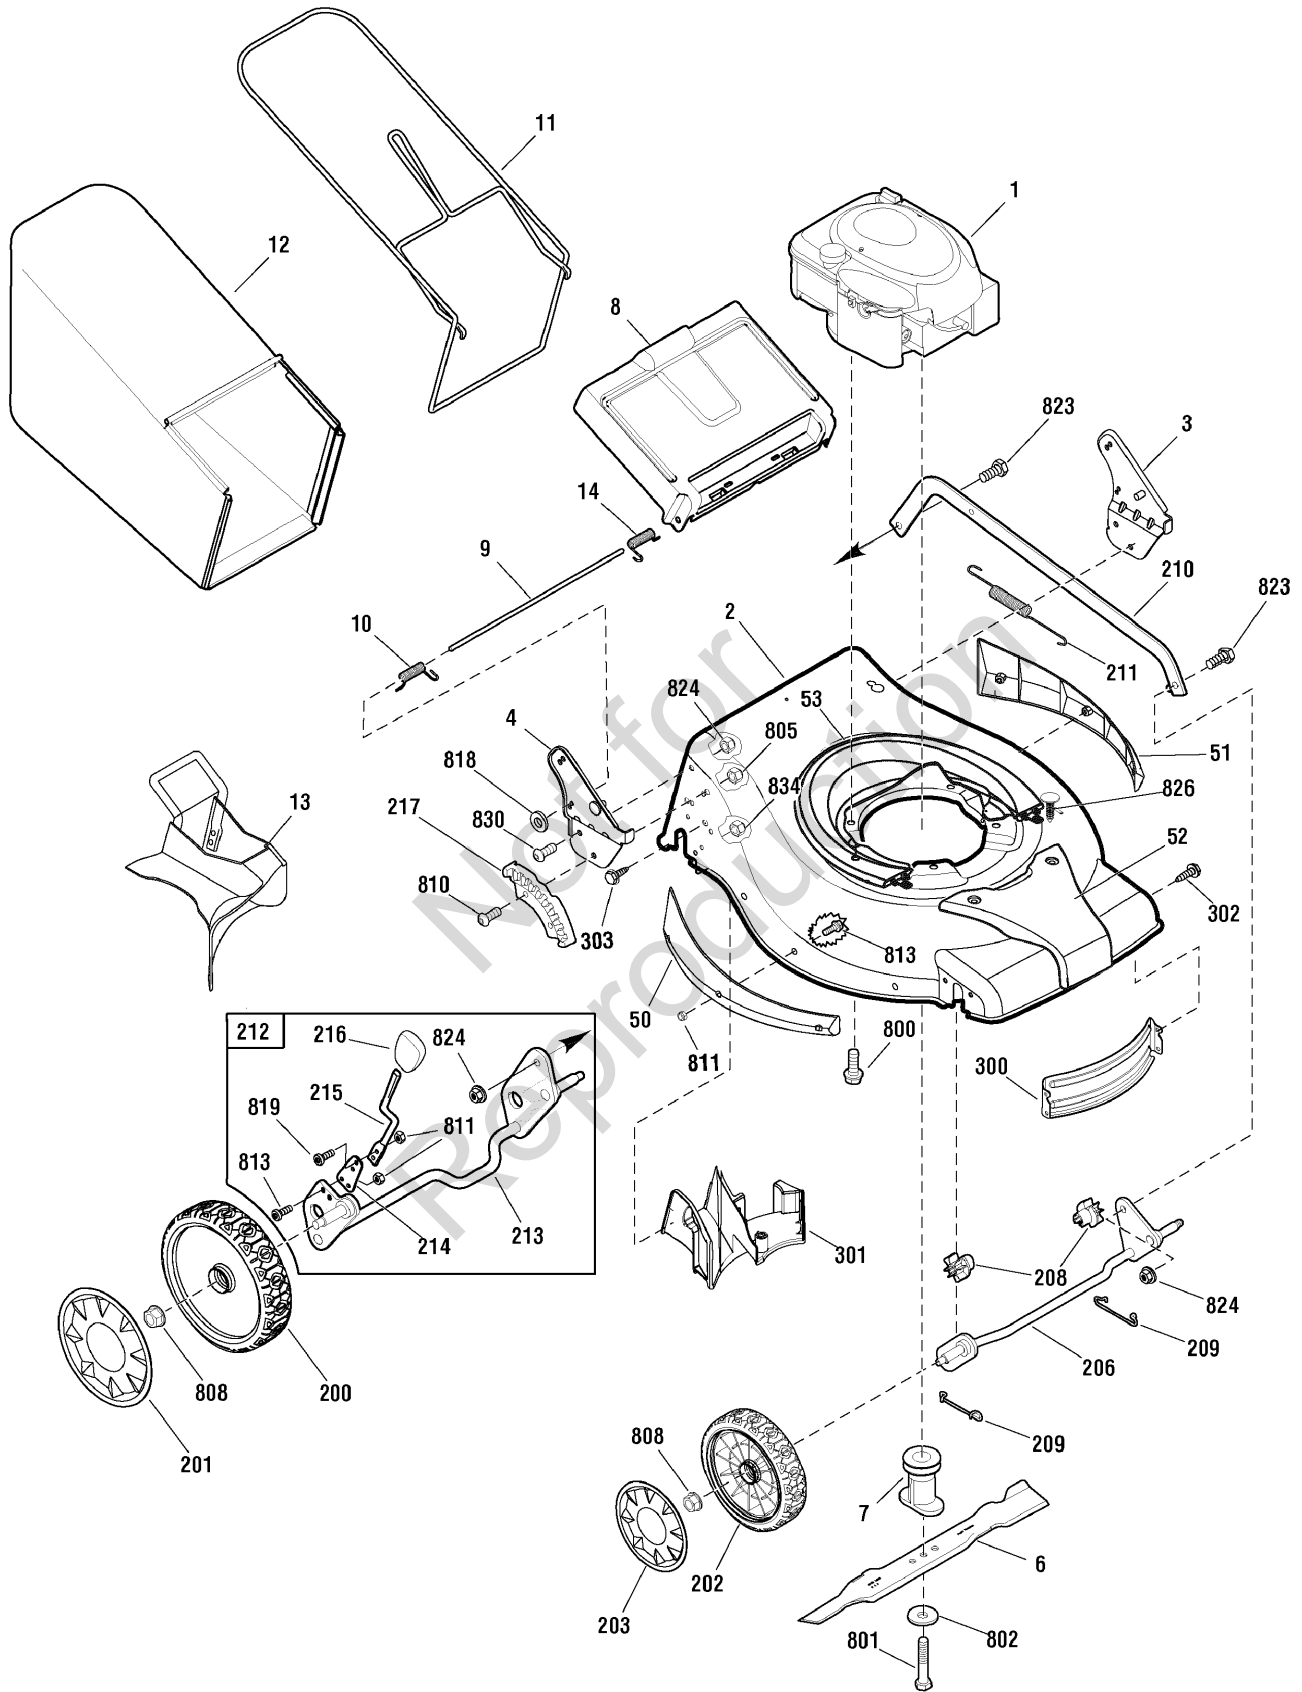

Manual No.	881139
Revision: A	8/3/2009

Not for
Reproduction

PAGE	GROUP
4	Handle Assembly
6	Deck & Engine Group
10	Drive Group

Not for
Reproduction

Handle Assembly

Item	Part No	Qty	Description
54	880635	1	CONTROL PANEL
300	880571	1	HANDLE, Lower
301	880673	1	HANDLE, Upper
302	881068Z	1	LEVER, Engine Stop
303	880639	1	CABLE, Engine Stop
304	880457	1	TUBING, Foam
305	724994	1	GUIDE, Rope
306	721800	1	KNOB, Adjuster
307	880615	1	WASHER, Formed
308	880329	1	LEVER, Drive
309	880458	1	CABLE ASSEMBLY, Drive
310	880669	1	THROTTLE CONTROL
311	880653	1	KNOB, Throttle Control
312	880328	1	COVER, SP Control
313	880929	1	SPRING, Compression
804	880607	1	WASHER, 5/8
807	880029	1	CABLE TIE
809	722856	1	SCREW, Self Tap, #10-16 x 1/2
815	880576	1	BOLT, Carriage, 5/16-18 x 1-1/8
816	720055	1	BOLT, Carriage, 5/16-18 x 2
817	22129GP	1	Washer, Lock
822	722393	1	NUT, Hex, 1/4-20
827	880664	1	SCREW, 1/4-20 x 7/8
829	880070	1	SCREW, 1/4-20 x 7/8

Footnotes:

NOTE: * Purchase engine parts from engine manufacturer dealer.

Deck & Engine Group

Item	Part No	Qty	Description
801	880208	1	BOLT, Blade, 3/8-24 x 2
802	721890	1	WASHER, Belleville
805	880020	1	NUT, Nylock, M8 x 1-1/4
808	720142	1	NUT, Flange, 3/8-16
810	880323	1	BOLT, Hex Key Head
811	880428	1	NUT, Nylock
813	880339	1	SCREW, Torx Head, M5 x .8 x 14mm
818	880614	1	NUT, Speed
819	880577	1	SCREW, Torx Head, M5 x .8 x 12.5mm
823	880651	1	BOLT, Shoulder, 5/16-18 x 1
824	720145	1	Nut, Flange, 5/16-18
826	880456	1	SCREW, 1/4-20 x 7/8
830	727291	1	SCREW, 5/16-18 x 3/4
1000	700277	1	DECAL KIT