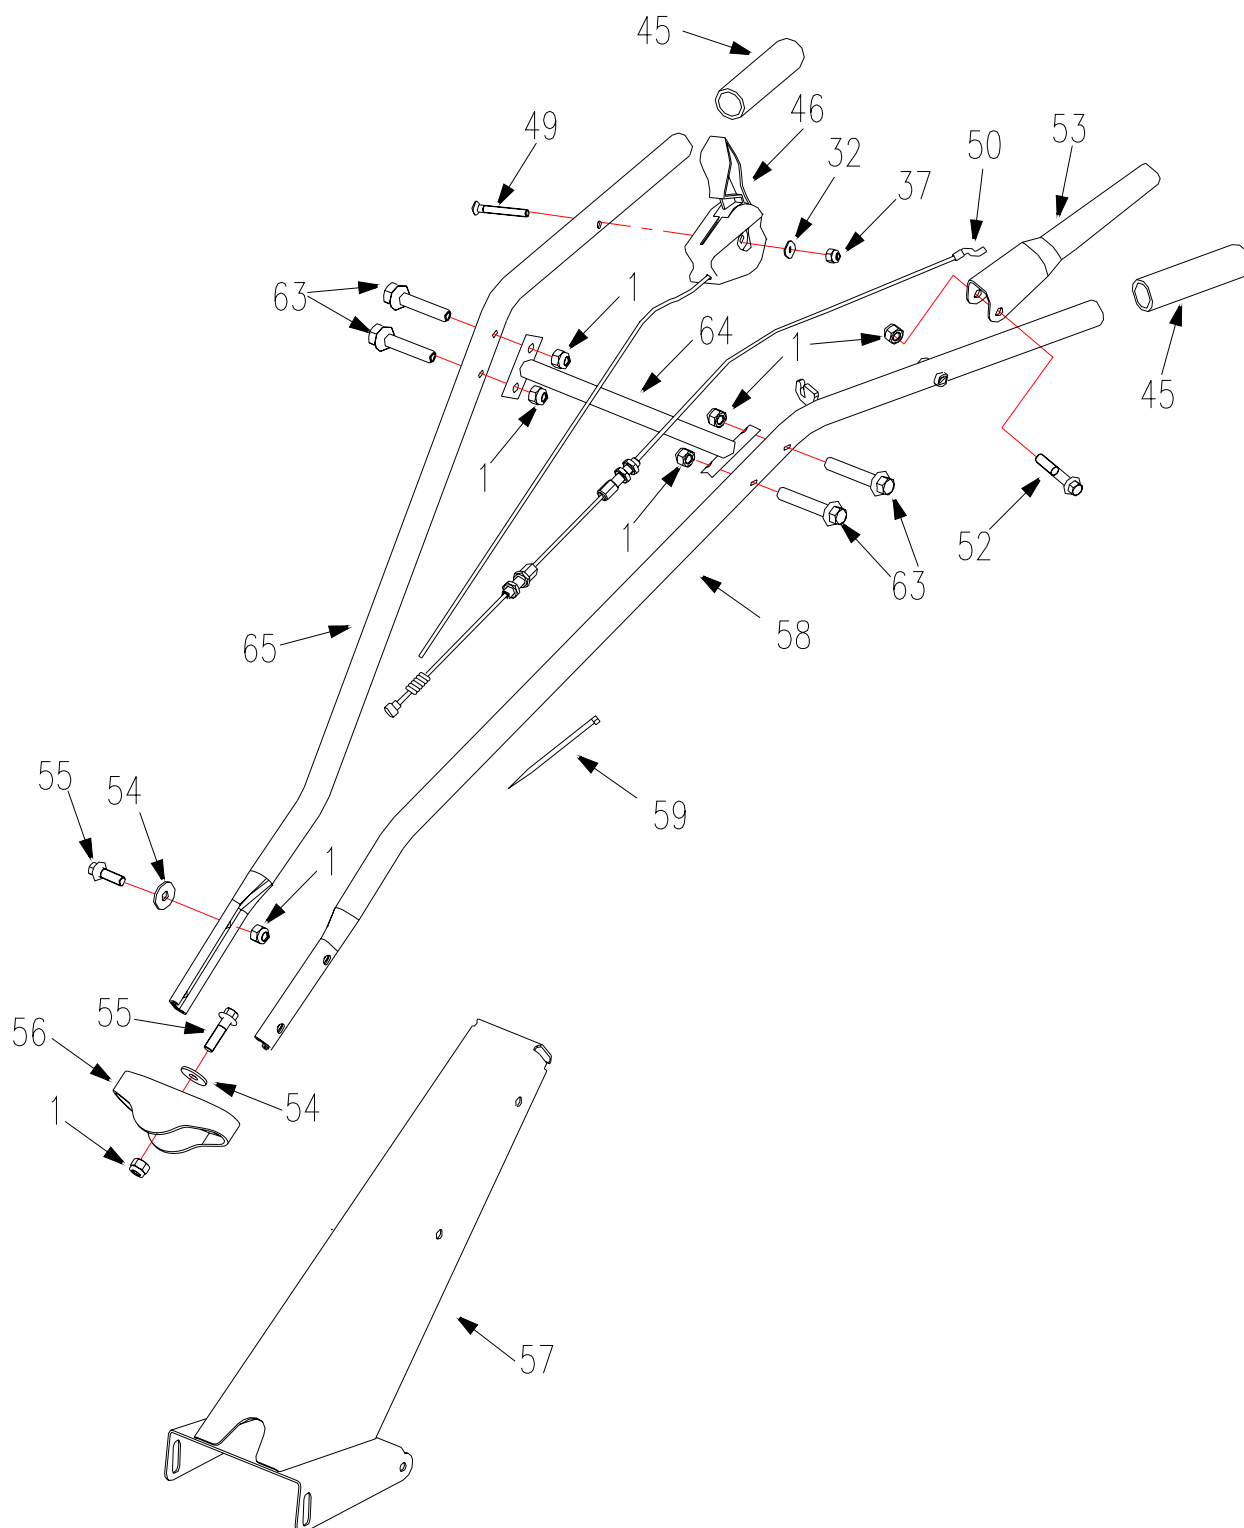

沃得集团
WORLD GROUP

Handlebar & Console

Handlebar & Console

REF.NO.	PART NO.	DESCRIPTION
1	B6182-8	Nut M8
32	B97.1-6	Washer 6
37	B6182-6	Nut M6
45	W400701	Hand Grip
46	2215300	Throttle Control Assembly
49	B820-650	Screw M6X50
50	W400720	Cable Unit
52	B5787-845	Bolt M8X45
53	W400703	Drive Clutch Lever
54	B96-8	Washer 8
55	B5787-830	Bolt M8X30
56	W400702	Sleeve
57	W400100	Column Pipe
58	W400730	Handlebar
59	WORD18-09	Cable Tire 5X200
63	B5787-835	Bolt M8X35
64	W400710	Connecting rod Weldment
65	W400712	Right hander