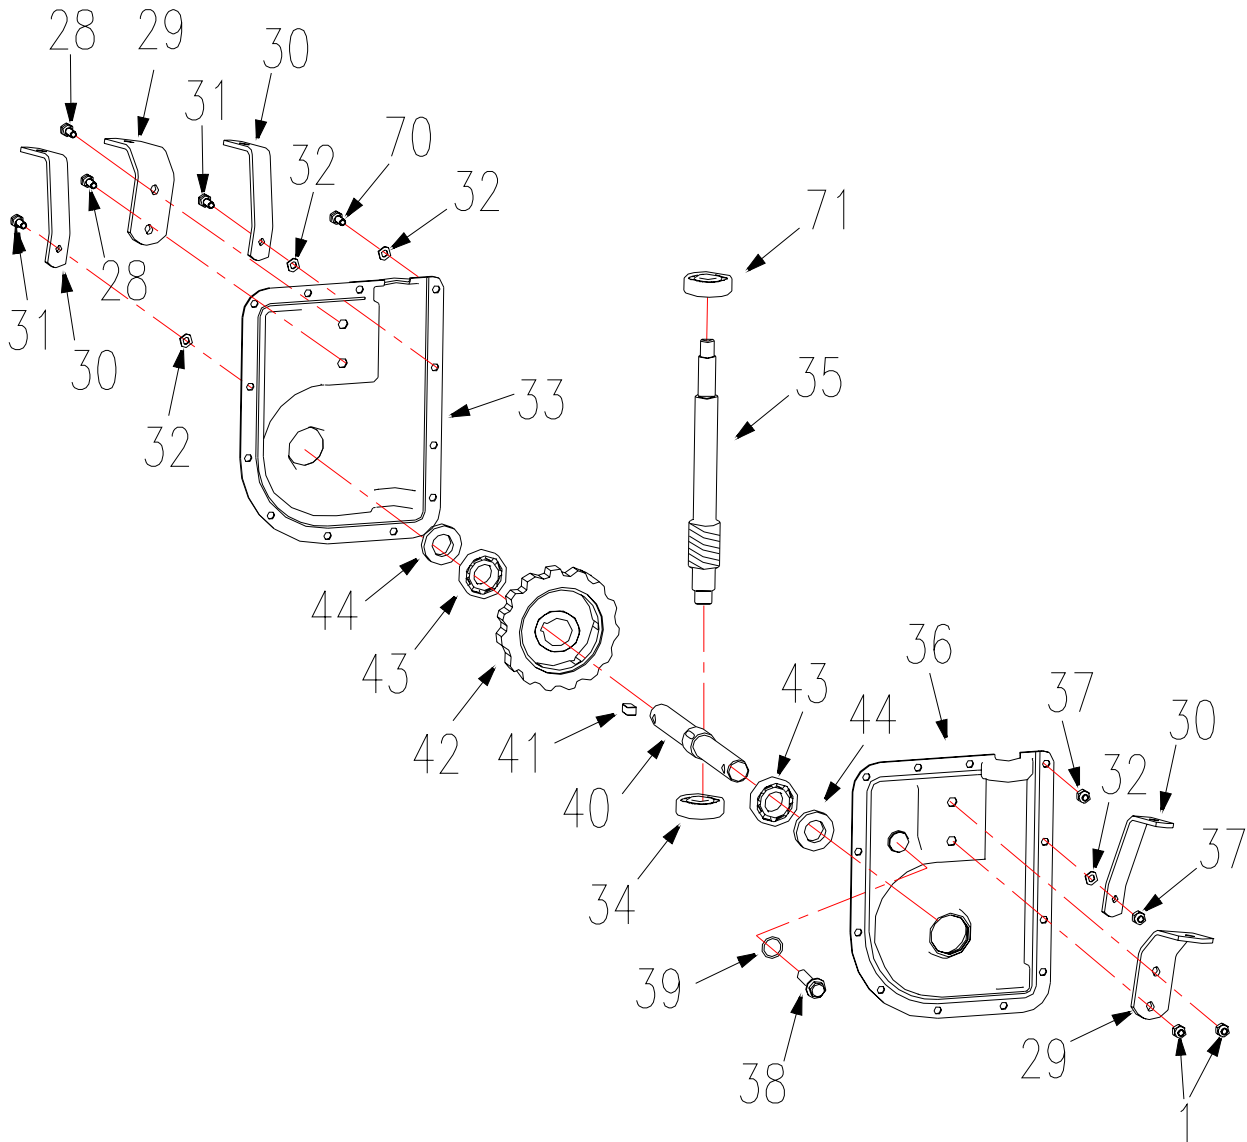

Tiller Assembly	1
Transmission Assembly	3
Handlebar & Console	5
Caster Kit	7

Tiller Assembly

REF.NO.	PART NO.	DESCRIPTION
1	B6182-8	Nut M8
2	B&S 4HP	Engine
3	XSS46-02	Key
4	W400700	Handlebar Assembly
5	W400015	Engine Mounting Seat
6	B5787-840	Bolt M8X40
7	W400200	Cover, upper
8	W400011	Pulley
9	W400900	Pulley Weldment
10	W400001	V Belt
11	B5787-820	Bolt M8X20
12	B93-8	Washer 8
13	B97.1-8	Washer 8
14	B6182-10	Nut M10
15	B5787-1065	Bolt M10X65
16	W400017	Drag Bar
17	W400016	Hair Pin
18	W400300	Engine Frame Assembly
19	W400003	Mud Guard
20	W400400	Caster Wheel Assembly
21	W400500	Blade Adaptor, Right
22	W400019	Sleeve
23	B882-830B	Pin 8X30B
24	W400600	Transmission
25	W400550	Blade Adaptor, Left
26	W400018	Pipe Plug
27	XSZ56-1-17	Hair Pin
28	B5787-825	Bolt M8X25
54	B96-8	Washer 8
72	WORD18-08	Bolt 3/8-24UNF × 1-3/8
73	B97.1-10	Flat Washer 10
75	W400030	BS engine guard Weldment

沃得集团
WORLD GROUP

Transmission Assembly

Transmission Assembly

REF.NO.	PART NO.	DESCRIPTION
1	B6182-8	Nut M8
28	B5787-825	Bolt M8X25
29	W400013	Fixed Plate, large
30	W400014	Fixed Plate, Small
31	B5787-625	Bolt M6X25
32	B97.1-6	Washer 6
33	W400605	Board, right
34	B276-6302	Bearing 6302
35	W400601	Screw
36	W400604	Board, left
37	B6182-6	Nut M6
38	W400606	Bolt
39	B3452.1-818	O-ring 8X1.8
40	W400603	Worm gear shaft
41	B1096-82045	Key 8X20
42	W400610	Turbo Assembly
43	B276-6004	Bearing 6004
44	B13871-35207	Oil Seal FB35X20X7
70	B5783-616	Bolt M6X16
71	B276-6302	Deep groove ball bearing6302-2RS