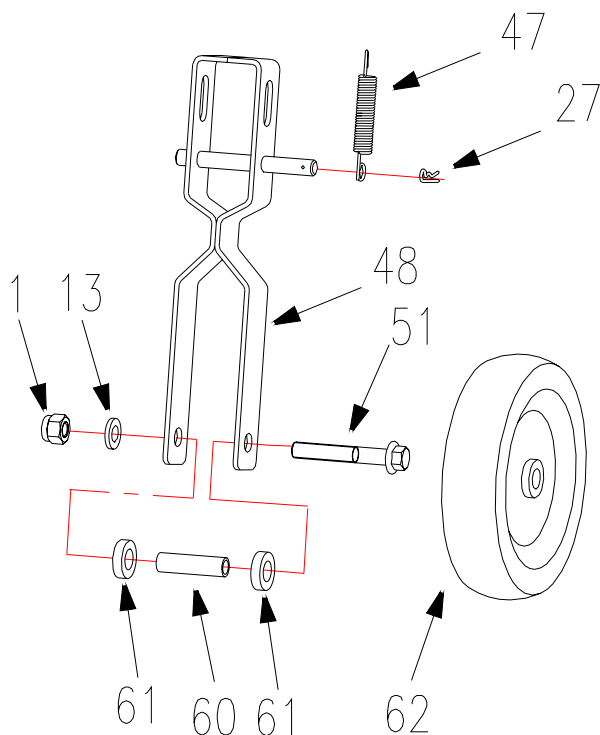

沃得集团
WORLD GROUP

Transmission Assembly

Transmission Assembly

REF.NO.	PART NO.	DESCRIPTION
1	B6182-8	Nut M8
28	B5787-825	Bolt M8X25
29	W400013	Fixed Plate, large
30	W400014	Fixed Plate, Small
31	B5787-625	Bolt M6X25
32	B97.1-6	Washer 6
33	W400605	Board, right
34	B276-6302	Bearing 6302
35	W400601	Screw
36	W400604	Board, left
37	B6182-6	Nut M6
38	W400606	Bolt
39	B3452.1-818	O-ring 8X1.8
40	W400603	Worm gear shaft
41	B1096-82045	Key 8X20
42	W400610	Turbo Assembly
43	B276-6004	Bearing 6004
44	B13871-35207	Oil Seal FB35X20X7
70	B5783-616	Bolt M6X16
71	B276-6302	Deep groove ball bearing6302-2RS

沃得集团
WORLD GROUP

Handlebar & Console

Handlebar & Console

REF.NO.	PART NO.	DESCRIPTION
1	B6182-8	Nut M8
32	B97.1-6	Washer 6
37	B6182-6	Nut M6
45	W400701	Hand Grip
46	2215300	Throttle Control Assembly
49	B820-650	Screw M6X50
50	W400720	Cable Unit
52	B5787-845	Bolt M8X45
53	W400703	Drive Clutch Lever
54	B96-8	Washer 8
55	B5787-830	Bolt M8X30
56	W400702	Sleeve
57	W400100	Column Pipe
58	W400730	Handlebar
59	WORD18-09	Cable Tire 5X200
63	B5787-835	Bolt M8X35
64	W400710	Connecting rod Weldment
65	W400712	Right hander

Caster Kit

REF.NO.	PART NO.	DESCRIPTION
1	B6182-8	Nut M8
13	B97.1-8	Washer 8
27	XSZ56-1-17	Hair Pin
47	W400404	Spring Hook
48	W400410	Caster Yoke
51	B5782-865	Bolt M8X65
60	W400405	Bushing
61	W400402	Washer, plastic
62	W400401	Caster Wheel