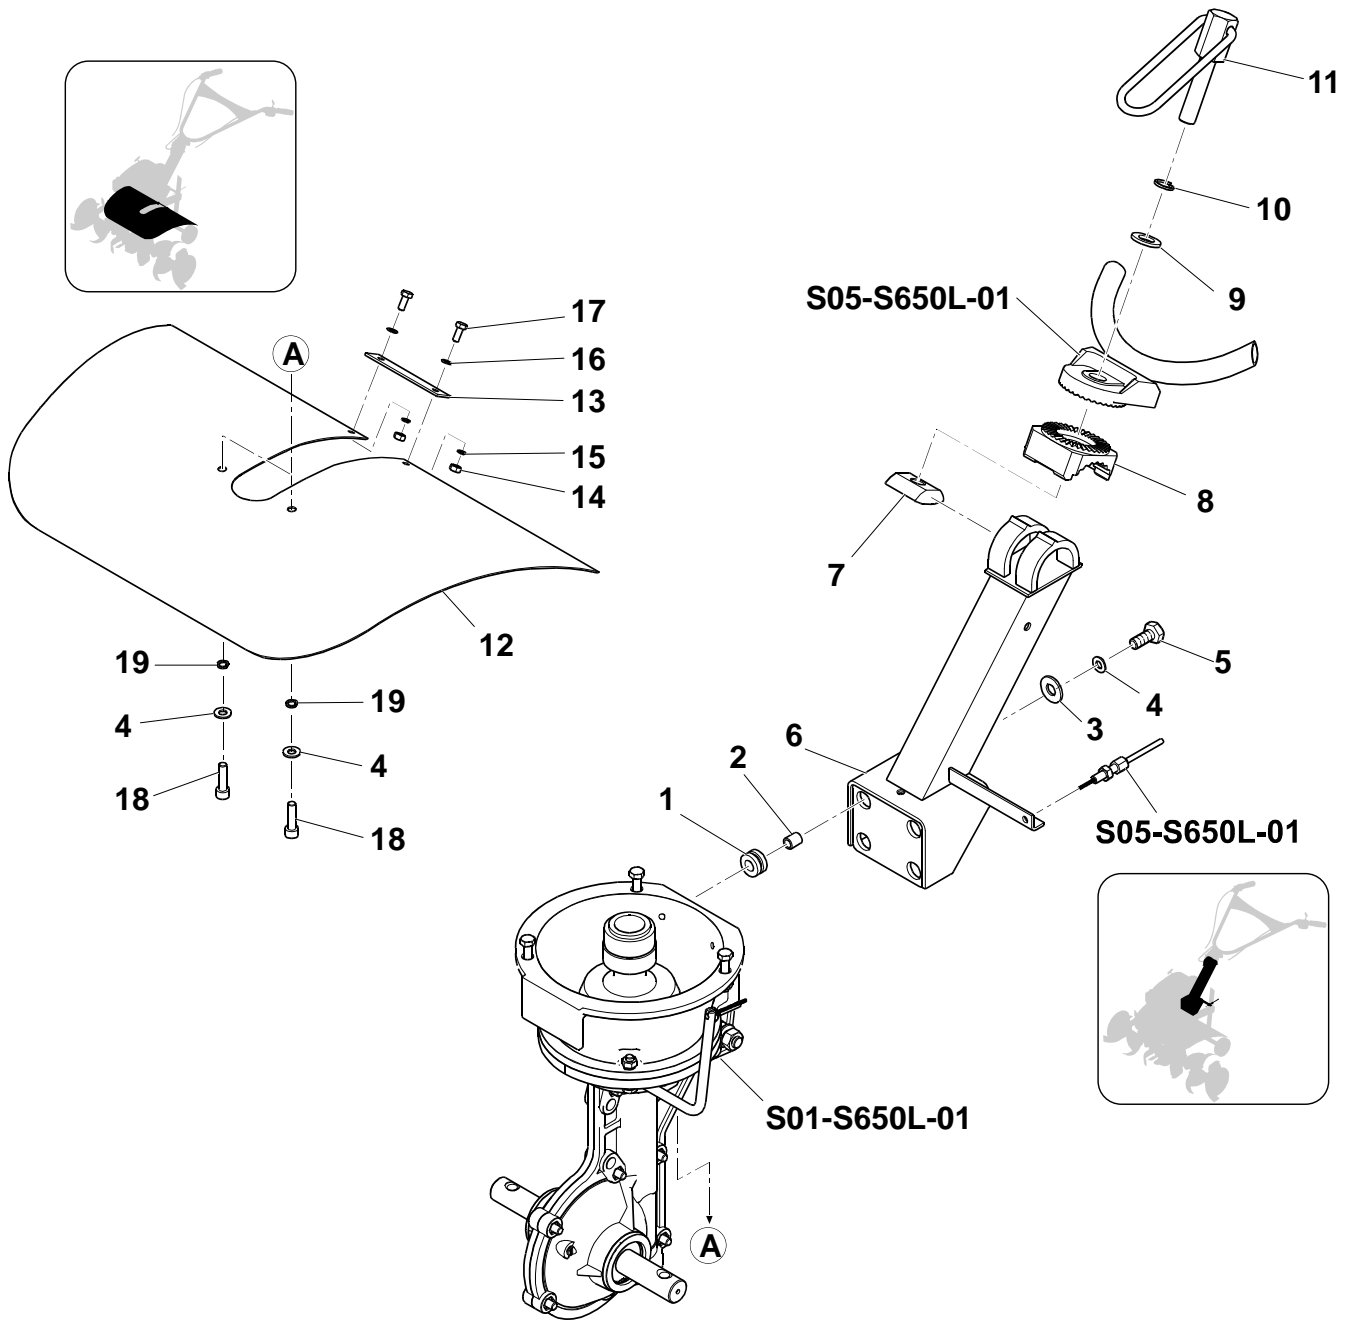

Ref	Descriere	Description	Cant. Qty.	Cod intern Internal code	Cod piesa Part number
1	Amortizor	Shock-Absorber	4	PSS550-45	01-PS-S650L-S04-1
2	Bucsa distantier	Spacer bush	4	PSS550-46	02-PS-S650L-S04-1
3	Saiba 3x8,5x30	Washer 3x8,5x30	4	PSS550-43	03-PS-S650L-S04-1
4	Saiba Grower N8	Spring washer N8	6	PSS550-50	25-PS-S650L-S01-1
5	Surub imbus M8x35	Imbus head bolt M8x35	4	PSS550-44	12-PS-S650L-S02-1
6	Suport coarne	Horns support	1	PSS550-42	06-PS-S650L-S04-1
7	Piulita speciala	Special nut	1	PSS550-41	07-PS-S650L-S04-1
8	Piesa cuplare	Coupling part	1	PSS550-40	08-PS-S650L-S04-1
9	Saiba plata A16	Flat washer A16	1	PSS550-39	09-PS-S650L-S04-1
10	Saiba Grower N16	Spring washer N16	1	PSS550-38	10-PS-S650L-S04-1
11	Surub special M16	Special bolt M16	1	PSS550-37	11-PS-S650L-S04-1
12	Aripa de protectie	Protective wing	1	PSS550-53	12-PS-S650L-S04-1
13	Placuta	Plate	1	PSS550-86	13-PS-S650L-S04-1
14	Piulita M6	Nut M6	2	PSS550-87	14-PS-S650L-S04-1
15	Saiba Grower N6	Spring washer N6	2	PSS550-79	32-PS-S650L-S01-1
16	Saiba plata A6	Flat washer A6	4	PSS550-80	16-PS-S650L-S04-1
17	Surub M6x15	Bolt M6x15	2	PSS550-30	31-PS-S650L-S01-1
18	Surub imbus M8x30	Imbus head bolt M8x30	2	PSS550-81	18-PS-S650L-S04-1
19	Saiba plata A3x8,5x30	Flat washer A3x8,5x30	2	PSS550-43	23-PS-S650L-S01-1