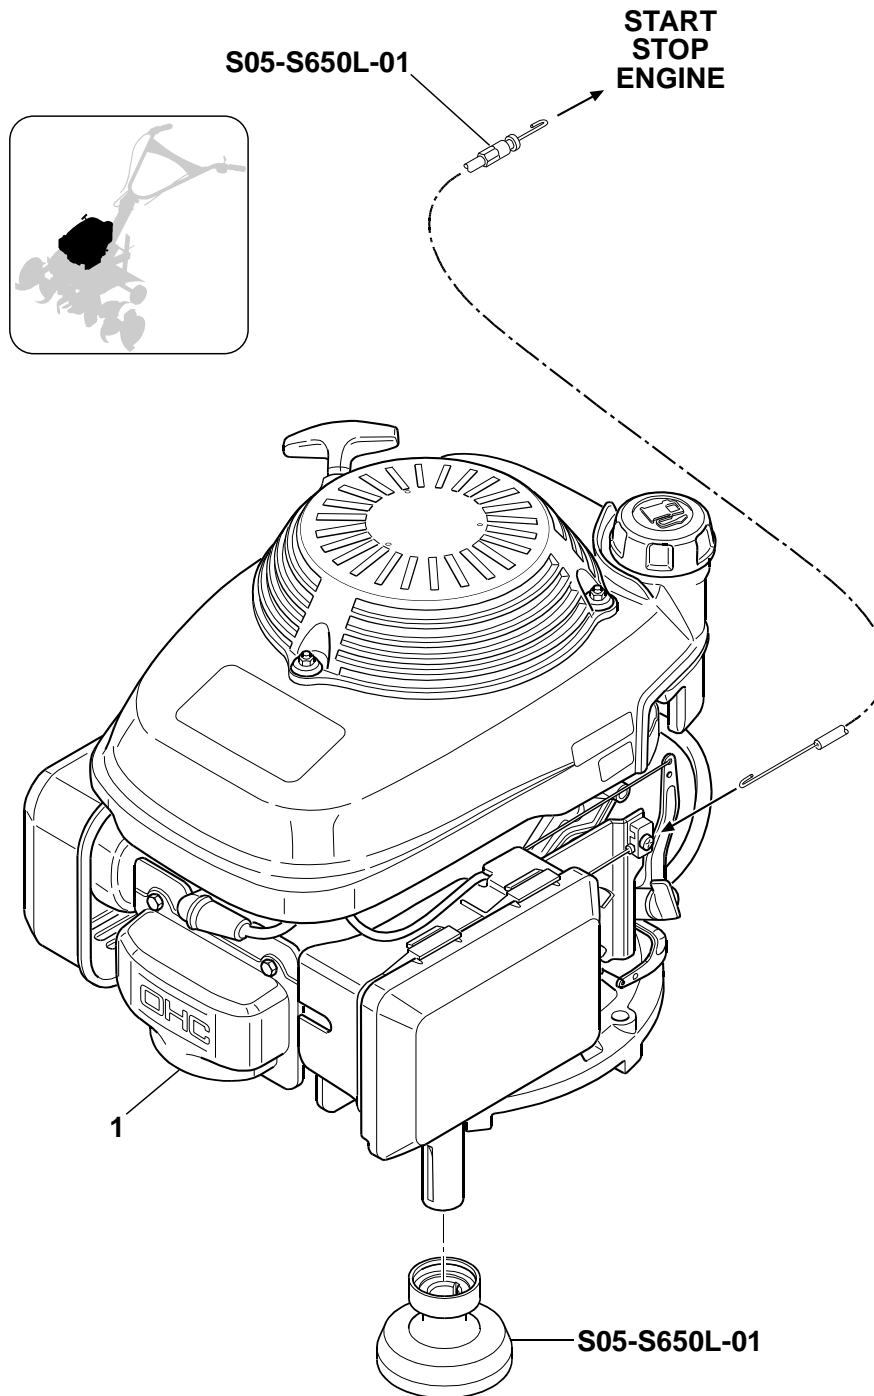

Ref	Descriere	Description	Cant. Qty.	Cod intern Internal code	Cod piesa Part number
1	Motor Loncin 4 timpi 65CP	Loncin,4 stroke engine 6,5 HP	1	Loncin LC1P70FA	PSS550-117