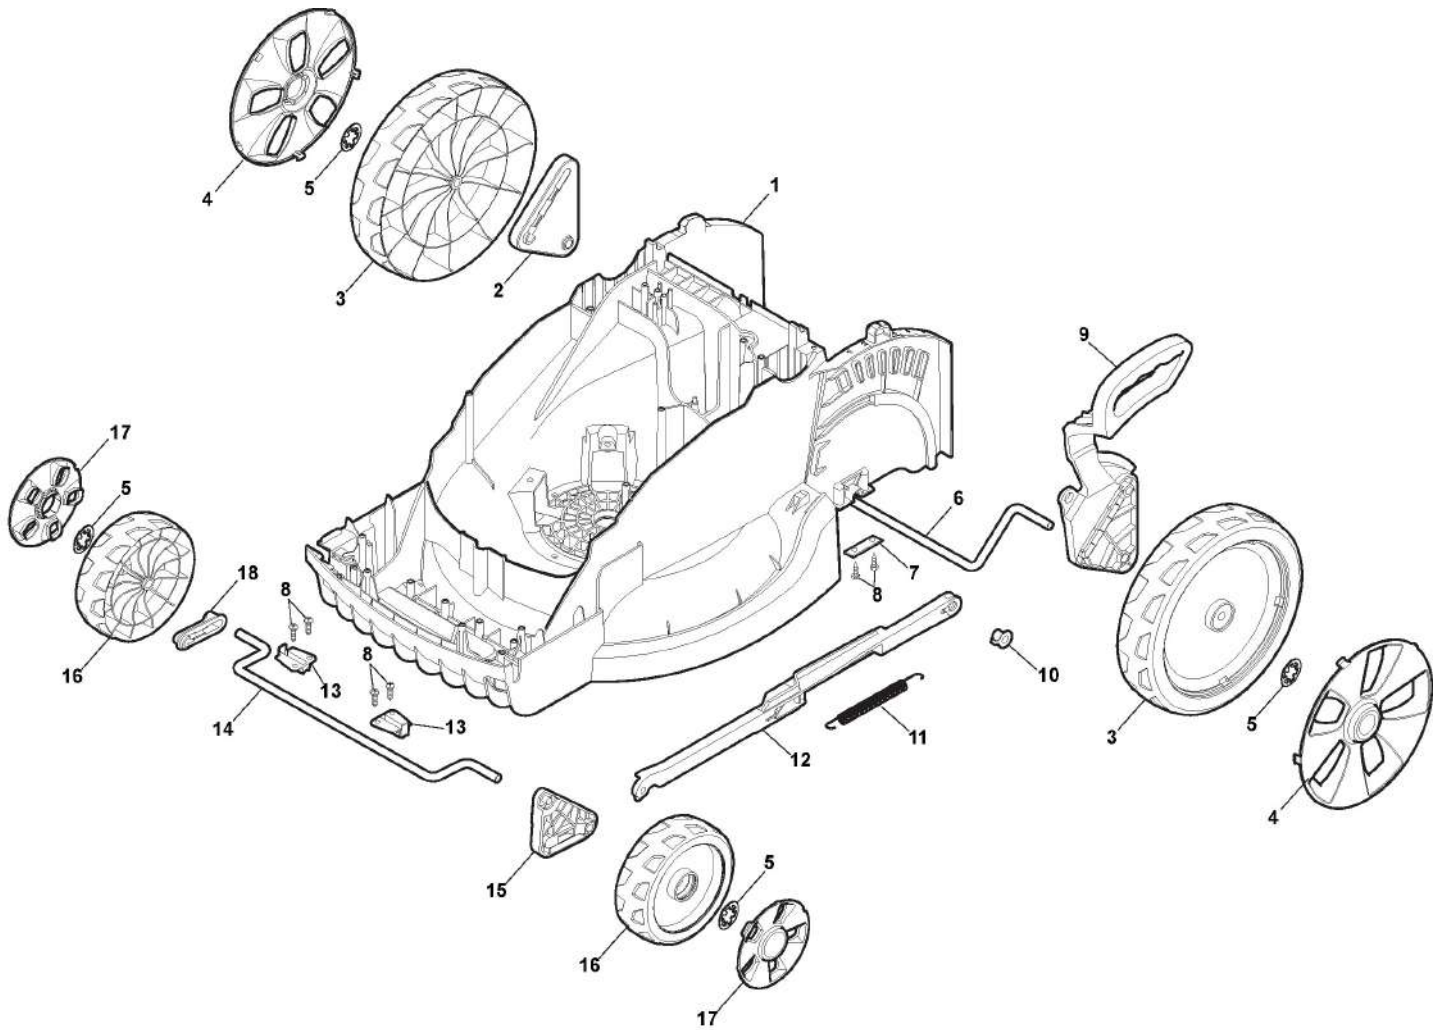

ALPINA

BL 420 EP (2021)

294420064/A19

Spare parts list Reservdelar Repuestos Ersatzteile Pièces détachées Reserve onderdelen Catalogo ricambi

- Use ST. S.p.A. Genuine Spare Parts specified in the parts list for repair and/or replacement.
- The contents described in the parts list may change due to improvement.
- The drawings of the spare parts are only indicative And might Not represent the part in question exactly.
- The indications "right" - "left" - "front" - "rear" refer to the position of the operator when using the machine.
- When placing orders of parts for repair And/Or replacement, make sure that the illustrated parts list Is the one applying to the machine's year of manufacture, as shown on the identification plate attached to the machine.

Deck And Height Adjusting

Zn. c.	Množ.	Kód výrobku	Popis	Poznámky	From	Až do
1	1	322066761/0	Grey Deck			To
1	1	322066784/0	Deck STIGA Grey		From	31-August-2014
2	1	322785387/0	Support, Wheel			To
2	1	322785450/0	Support, Wheel		From	31-August-2014
3	2	322686105/0	Wheel			
4	2	322110637/0	Hub Cap Grey			
5	4	112604903/0	Washer			
6	1	122033427/0	Rear Wheel Axle			
7	2	322545142/0	Plate			
8	8	112728714/0	Screw			
9	1	322785388/0	Lever, Height Adjustment			To
9	1	322785388/1	Lever, Height Adjustment		From	31-August-2012
9	1	322785443/0	Lever, Height Adjustment		From	To
9	1	322785443/1	Lever, Height Adjustment		01-September-2014	31-August-2017
10	1	322524354/0	Pin			
11	1	122446195/0	Spring			
12	1	322869680/0	Rod, Height Adjustment			To
12	1	322869690/0	Rod, Height Adjustment		From	31-August-2014
13	2	322785415/0	Plate			
14	1	122033426/0	Rear Wheel Axle			
15	1	322785386/0	Support, Wheel			To
15	1	322785438/0	Support, Wheel		From	31-August-2014
16	2	322686104/0	Wheel			
17	2	322110685/0	Hub Cap Grey			
18	1	322785385/0	Support, Wheel			To
18	1	322785449/0	Support, Wheel		From	31-August-2014
					01-September-2014	