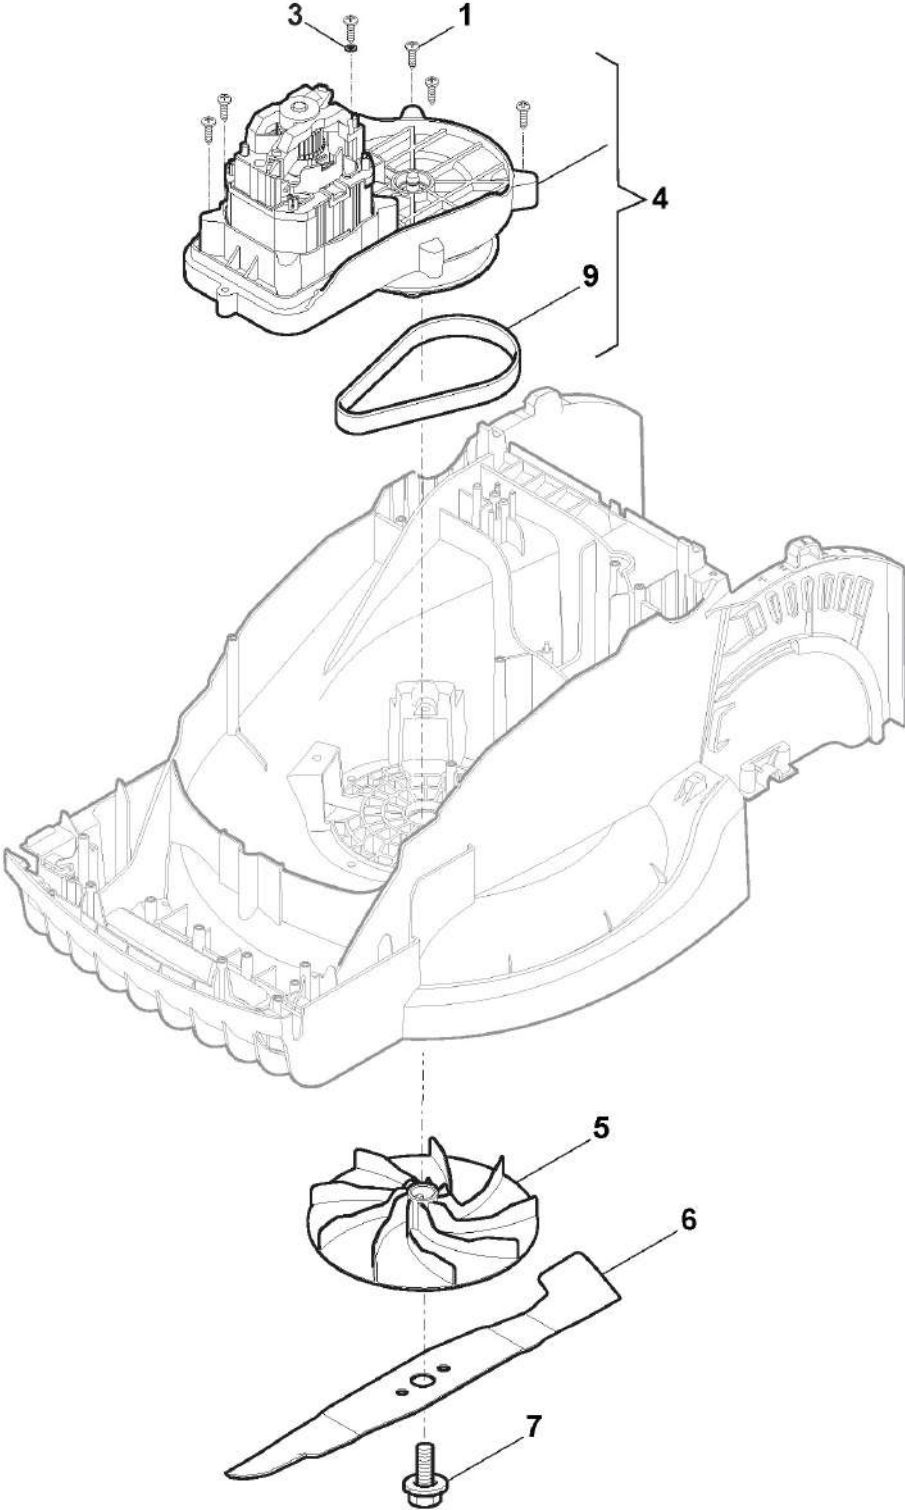

Electric Motor/Blade

Zn. c.	Množ.	Kód výrobku	Popis	Poznámky	From	Až do
1	4	112728699/0	Screw			
3	1	112523020/0	Washer			
4	1	118563697/0	Electric Motor 1800W	1800W		To 31-August- 2012
4	1	118563697/1	Electric Motor 1800W	1800W	From	
5	1	322465644/0	Blade Hub			To 31-August- 2012
5	1	322465644/1	Blade Hub		From	
6	1	181004155/0	Blade			To 31-August- 2016
6	1	181004161/0	Blade		From	
7	1	381004352/1	Screw			
9	1	118810092/0	Belt