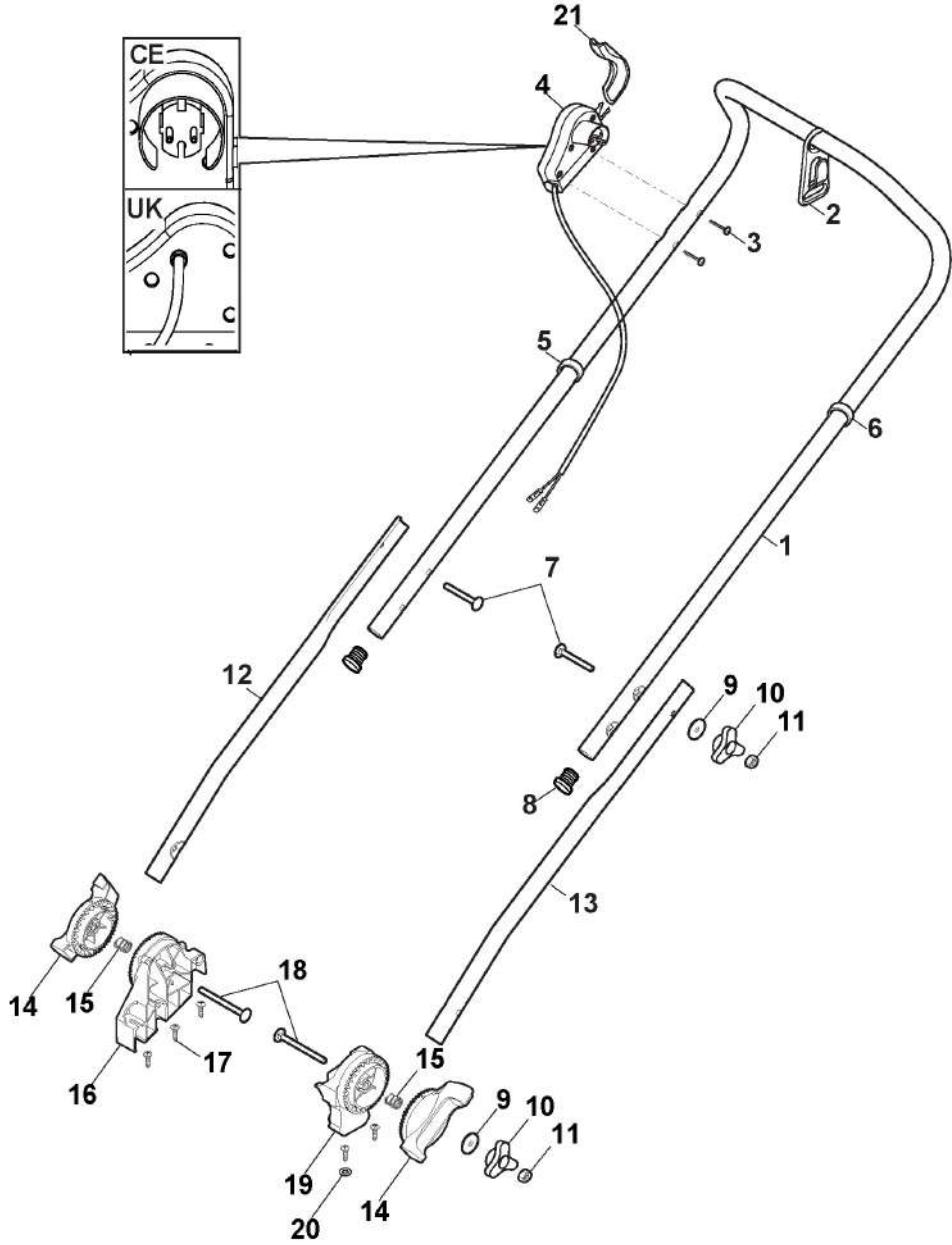

Handle, Upper Part

Zn. c.	Množ.	Kód výrobku	Popis	Poznámky	From	Až do
CE	1	381600547/2	Dead Hand Switch CE			
UK	1	381600548/2	Dead Hand Switch UK			
1	1	381007516/0	Handle, Upper Part			
2	1	322195101/4	Fairlead			
3	2	112728701/0	Screw			
4	1	381600547/0	Dead Hand Switch CE	CE Plug		To
4	1	381600547/1	Dead Hand Switch CE	CE Plug	From	To
4	1	381600547/2	Dead Hand Switch CE	CE Plug - Switch lever To be ordered separately	01-September 2015	31-August-2016
5	1	122192000/1	Clamp			
6	1	122192151/0	Fairlead Holder Clamp			
7	2	122943016/0	Screw			
8	2	118566112/0	Polyethylene Push Road Ivars D=20inch			
9	4	112523050/0	Washer			
10	4	122399900/0	Knob			
11	4	112154521/0	Nut			
12	1	381007517/0	Right Handle, Lower Part			
13	1	381007518/0	Left Handle, Lower Part			
14	2	322246102/0	Handle Joint			
15	2	122430210/0	Bearing			
16	2	322745055/0	Right Joint			
17	5	112728714/0	Screw			
18	2	122943017/0	Screw			
19	1	322745056/0	Left Joint			
20	1	112521320/0	Washer			
21	1	322319529/0	Leva Salvamotore			