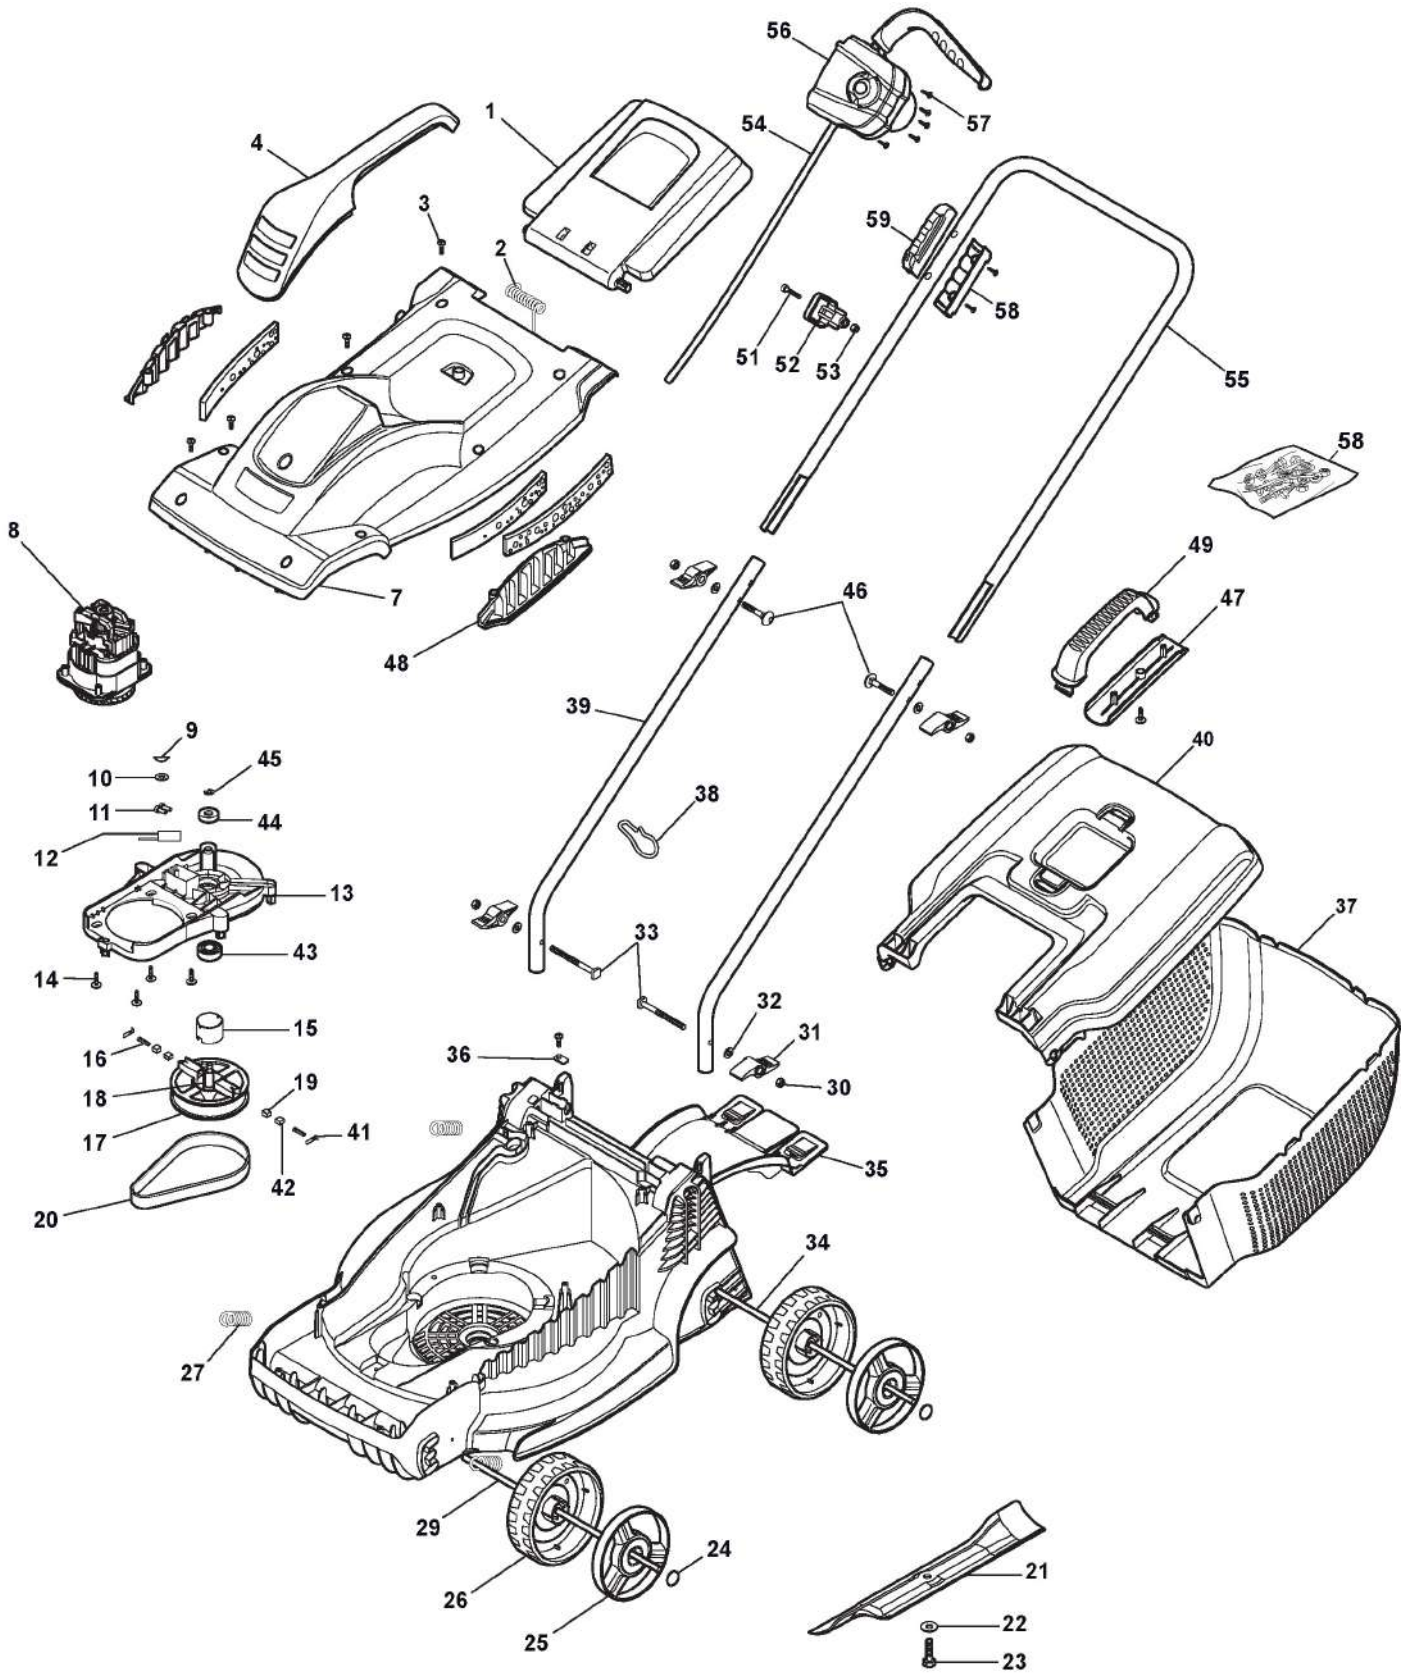

Electric Walkbehind

Zn. c.	Množ.	Kód výrobku	Popis	Poznámky	From	Až do
1	1	118810150/0	Stone Guard, Yellow			
2	1	118810096/0	Spring			
3	12	112728099/1	Screw			
4	1	118810156/0	Cover, Grey			
7	1	118810149/0	Engine Cover, Yellow			
8	1	118810097/0	Electric Motor			
9	1	112543001/0	Washer			
10	1	118810093/0	Washer			
11	2	118801615/0	Wire Connector			
12	1	118810063/0	Temperature			
13	1	118810084/0	Engine Plate			
14	9	118810099/0	Screw			
15	1	118810106/0	Brake			
16	2	118810108/0	Brake Spring			
17	1	118810059/0	Pulley insert mould			
18	1	118810104/0	Pulley			
19	2	118810112/0	Wooden Brake Pad			
20	1	118810092/0	Belt			
21	1	118810003/0	Blade			
22	1	122671651/0	Washer			
23	1	112793312/0	Screw			
24	4	112604898/0	Crown Fastener			
25	4	118810153/0	Hub Cap			
26	4	118810081/0	Wheel			
27	4	118810109/0	Spring			
29	1	118810100/0	Front Wheel Axle			
30	4	112291000/0	Nut			
31	4	118810137/0	Knob			
32	4	112000930/0	Benzing Ring			
33	2	118810160/0	Screw			
34	1	118810101/0	Rear Wheel Axle			
35	1	118810155/0	Deflector			
36	1	118810103/0	Plate			
37	1	118810152/0	Grass-Box, Lower Part			
38	1	118810110/0	Cable holder			
39	2	118810105/0	Handle, Lower Part			
40	1	118810154/0	Grass-Box, Upper Part			
41	2	118810102/0	Insert			
42	2	118810107/0	Iron brake			
43	2	118810070/0	Bearing			
44	1	118810069/0	Bearing			
45	1	112000955/0	Benzing Ring			
46	2	112727784/0	Screw			
47	1	118810146/0	Handle, Lower Part			
48	1	118810151/0	Left Window, Grey			
49	1	118810144/0	Handle			
51	1	112735654/0	Screw			
52	1	118810083/0	Hook