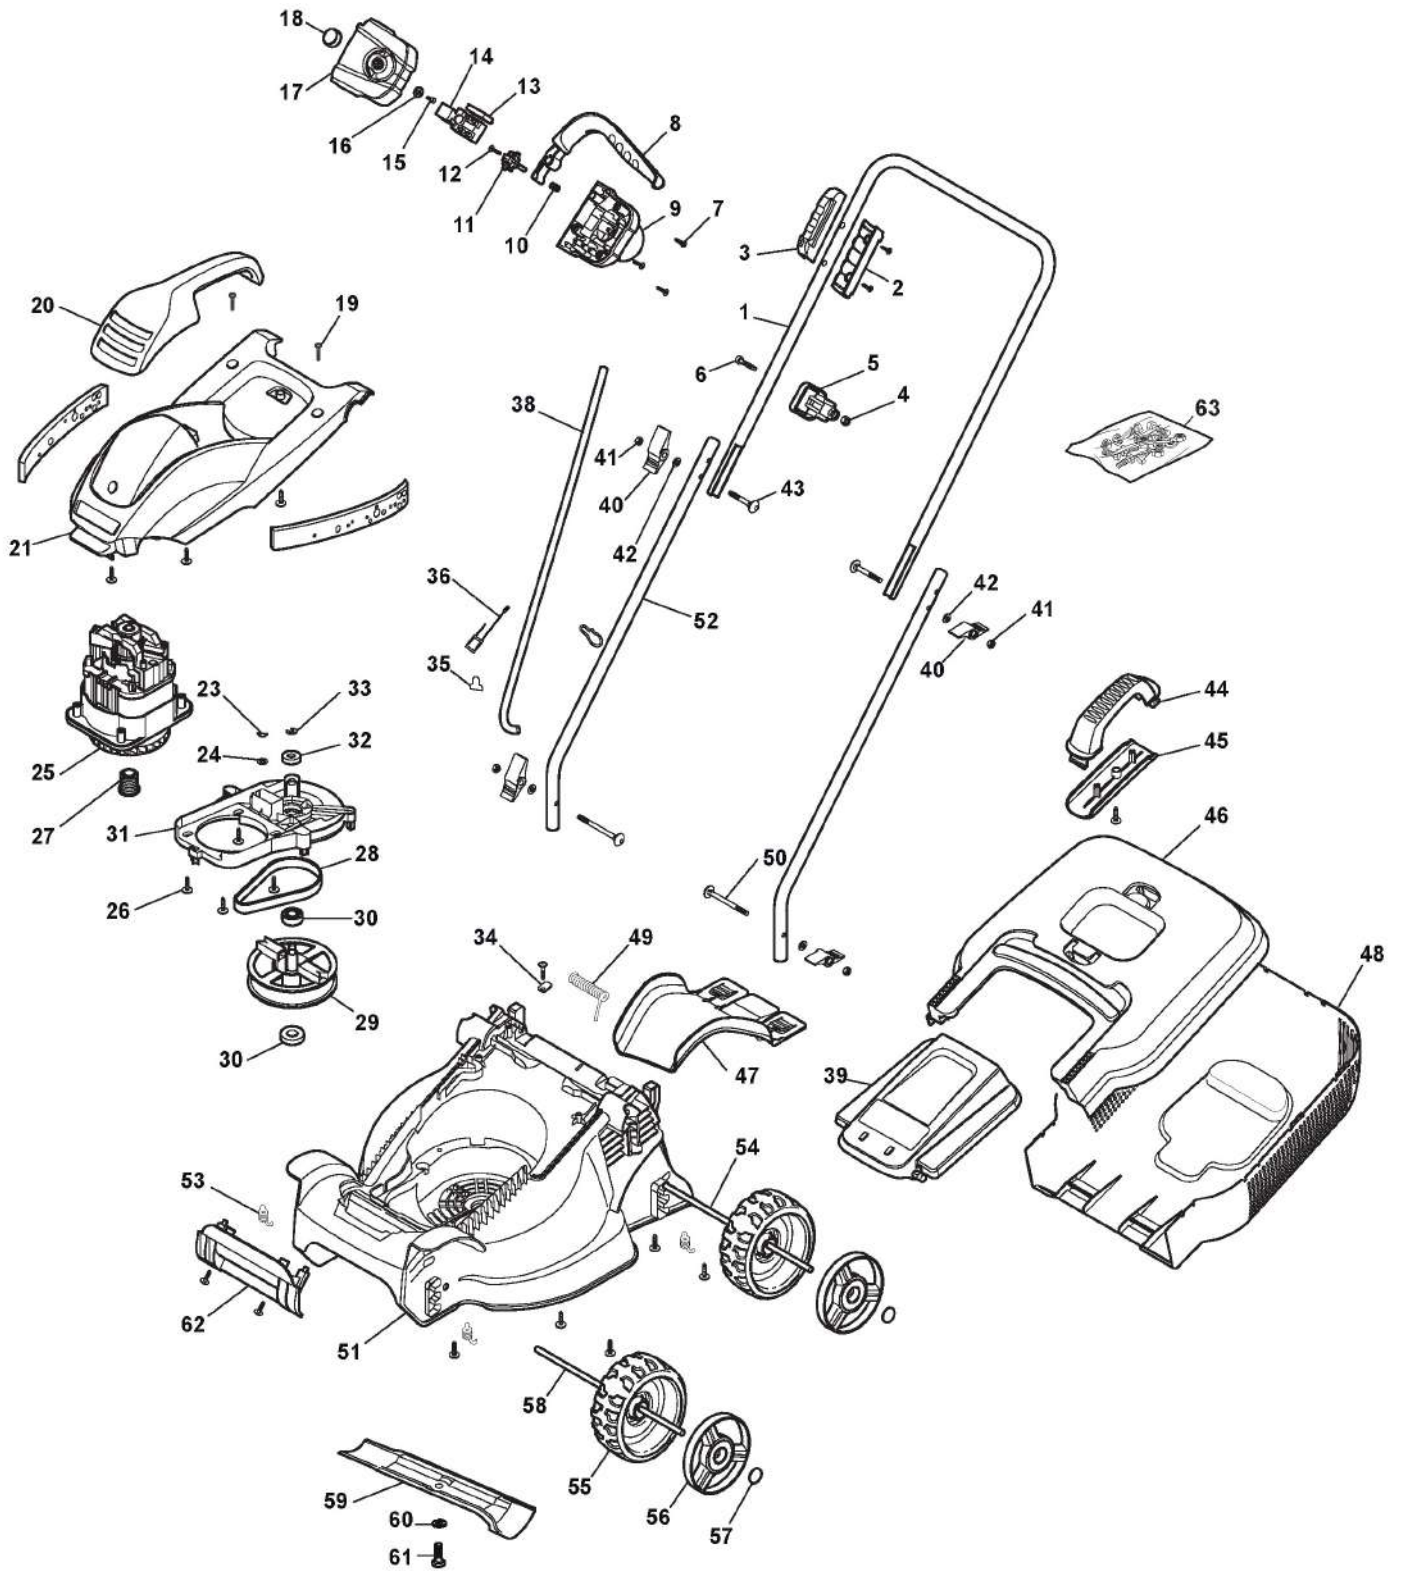

Electric Walkbehind

Zn. c.	Množ.	Kód výrobku	Popis	Poznámky	From	Až do
1	1	118810075/0	Handle, Upper Part			
2	1	118810086/0	Down fixation Plate			
3	1	118810087/0	Upper fixation Plate			
4	1	112291000/0	Nut			
5	1	118810083/0	Hook			
6	1	112735654/0	Screw			
7	5	112728099/1	Screw			
8	1	118810148/0	Lever			
9	1	118810090/0	Switchbox lower			
10	1	118810080/0	Spring			
11	1	118810061/0	Pin			
12	1	112735654/0	Screw			
13	1	118810065/0	Capacitor			
14	1	118810062/0	Switch			
15	1	123878020/0	Screw			
16	1	2312100	Washer			
17	1	118810089/0	Switchbox upper			
18	1	118810147/0	Button			
19	11	112728099/1	Screw			
20	1	118810156/0	Cover, Grey			
21	1	118810140/0	Engine Cover, Yellow			
23	1	112543001/0	Washer			
24	1	118810093/0	Washer			
25	1	118810057/0	Motor			
26	9	118810099/0	Screw			
27	1	118810077/0	Motor pulley			
28	1	118810092/0	Belt			
29	1	118810059/0	Pulley insert mould			
30	2	118810071/0	Bearing			
31	1	118810084/0	Engine Plate			
32	1	118810069/0	Bearing			
33	1	112000955/0	Benzing Ring			
34	1	118810072/0	Washer			
35	1	118810064/0	Impaction			
36	1	118810158/0	Temperature			
38	1	118810060/0	Cable			
39	1	118810142/0	Stone Guard, Yellow			
40	4	118810137/0	Knob			
41	4	112291000/0	Nut			
42	4	112000930/0	Benzing Ring			
43	2	112727784/0	Screw			
44	1	118810144/0	Handle			
45	1	118810146/0	Handle, Lower Part			
46	1	118810145/0	Grass-Box, Upper			
47	1	118810085/0	Knob			
48	1	118810143/0	Grass-Box, Lower			
49	1	118810096/0	Spring			
50	2	118810160/0	Screw