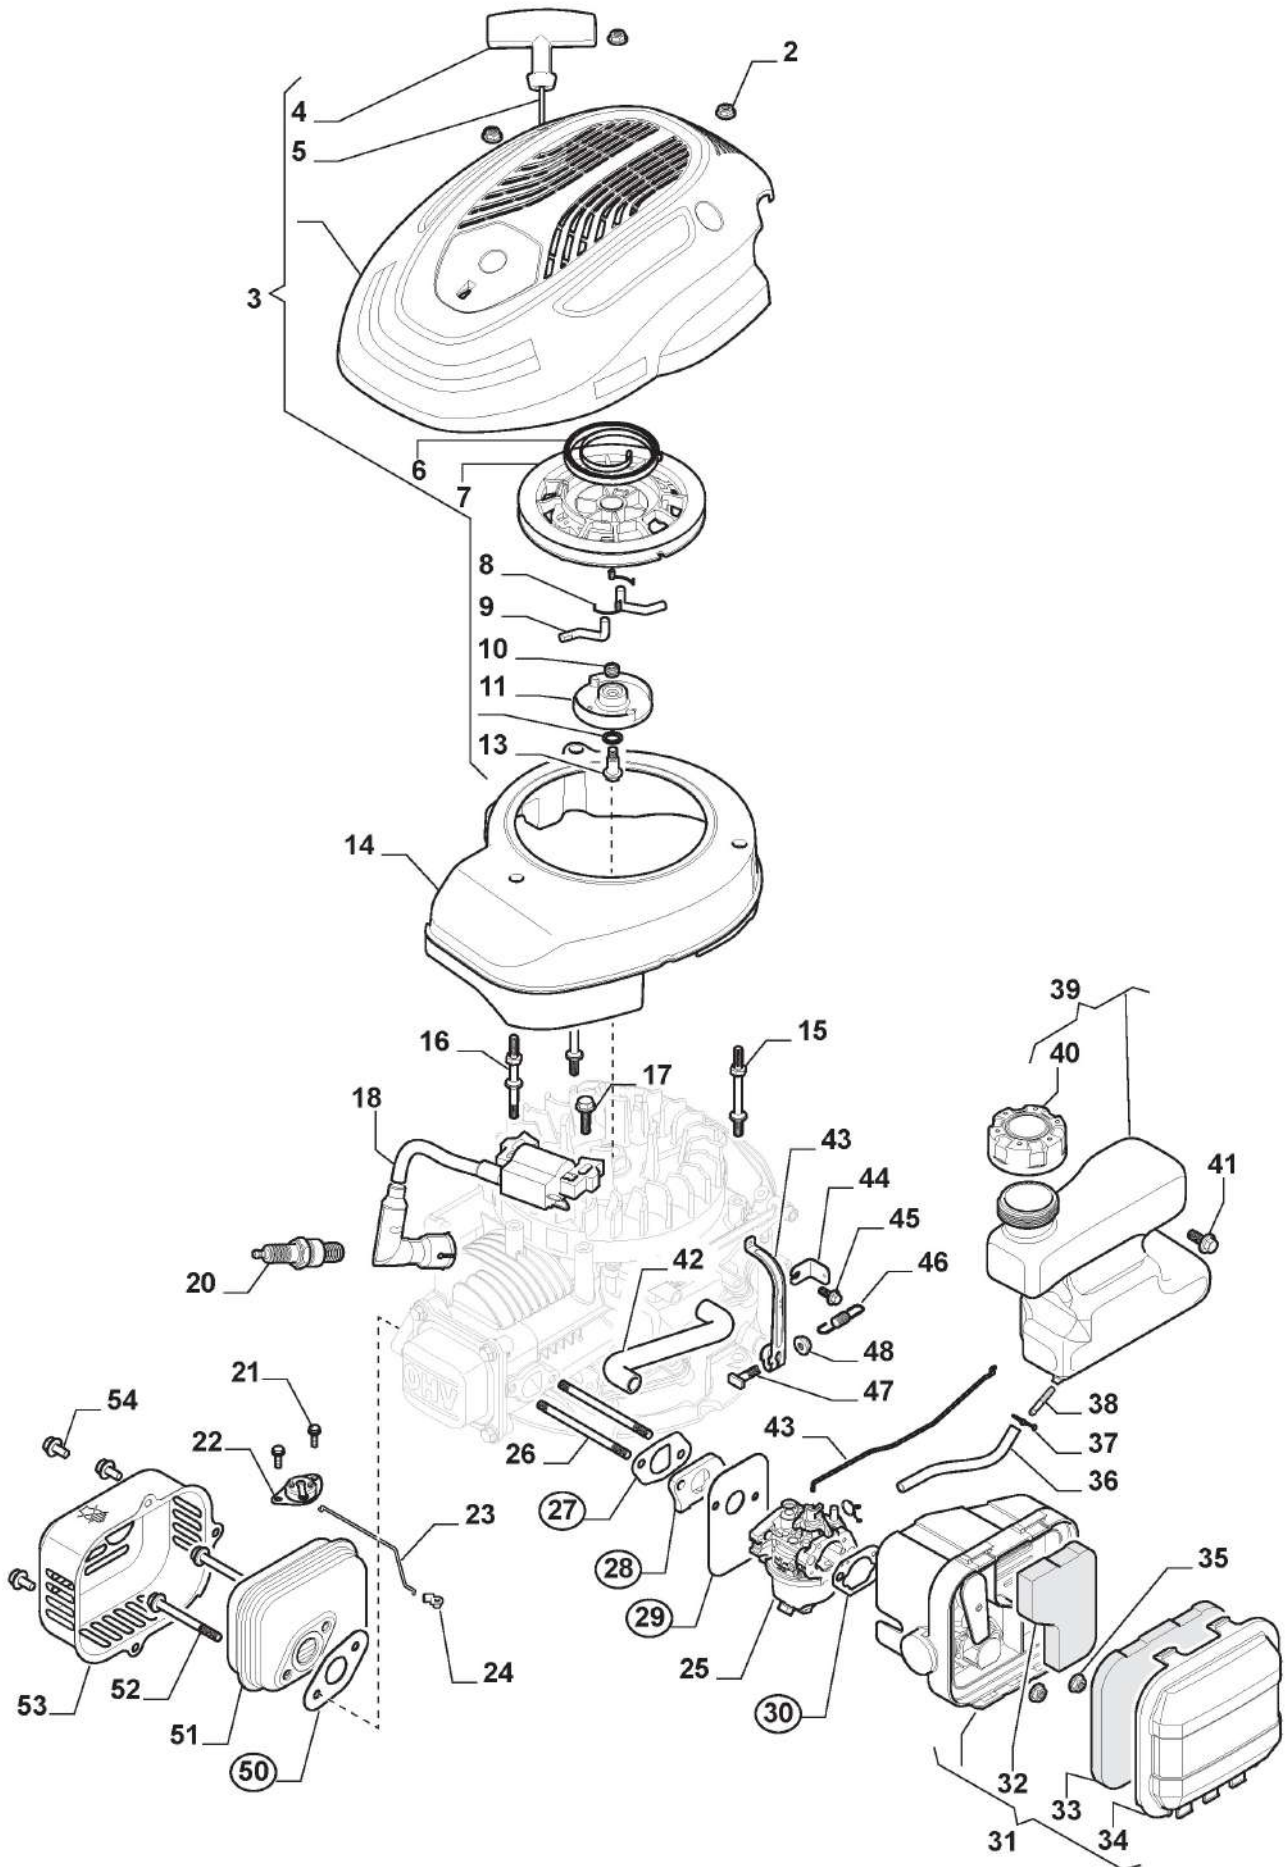

Engine - Starter Assy, Tank

Zn. c.	Množ.	Kód výrobku	Popis	Poznámky	From	Až do
2	3	112292102/0	Nut			
3	1	118551467/0	Starter Assy			
4	1	118551619/0	Starter Handle			
5	1	118550779/0	Starting Rope			
6	1	118551621/0	Starter Spring			
7	1	118551620/0	Starter Pulley			
8	2	118551626/0	Spring			
9	2	118551622/0	Ratchet, Starter			
10	1	118551625/0	Spring			
11	1	118551623/0	Cover			
13	1	118551624/0	Stud			
14	1	118550908/0	Air Guide			
15	2	118550907/0	Pin			
16	1	118550906/0	Pin			
17	1	112791500/0	Screw			
18	1	118551475/0	Electronic Coil			
20	1	9400-0244-00	Spark Plug			
21	2	112789000/0	Screw			
22	1	118551456/0	Choke Control			
23	1	118551459/0	Control Rod			
24	1	118551352/0	Retainer			
25	1	118551523/0	Carburettor			
26	2	118550930/0	Stud Bolt			
27	1	118550929/0	Gasket			
28	1	118550928/0	Insulator, Carburettor			
29	1	118550927/0	Gasket			
30	1	118550924/0	Gasket			
31	1	118551461/0	Air Cleaner Assy			
32	1	118550946/0	Air Filter			
33	1	118550945/0	Air Filter			
34	1	118550944/0	Air Cleaner Cover			
35	2	112292102/0	Nut			
36	1	118551481/0	Fuel Pipe			
37	2	118550918/0	Pipe Clip			
38	1	118550314/0	Fuel Filter			
39	1	118551454/0	Tank			
40	1	118550943/0	Fuel Cap			
41	2	112792099/0	Screw			
42	1	118551494/0	Breather Pipe			
43	1	118550933/0	Arm Governor			
44	1	118550931/0	Plate			
45	1	112789000/0	Screw			
46	1	118550932/0	Spring			
47	1	118550805/0	Screw			
48	1	118550806/0	Nut			
49	1	118550925/0	Governor Link			
50	1	118550898/0	Gasket, Muffler			
51	1	118551464/0	Muffler