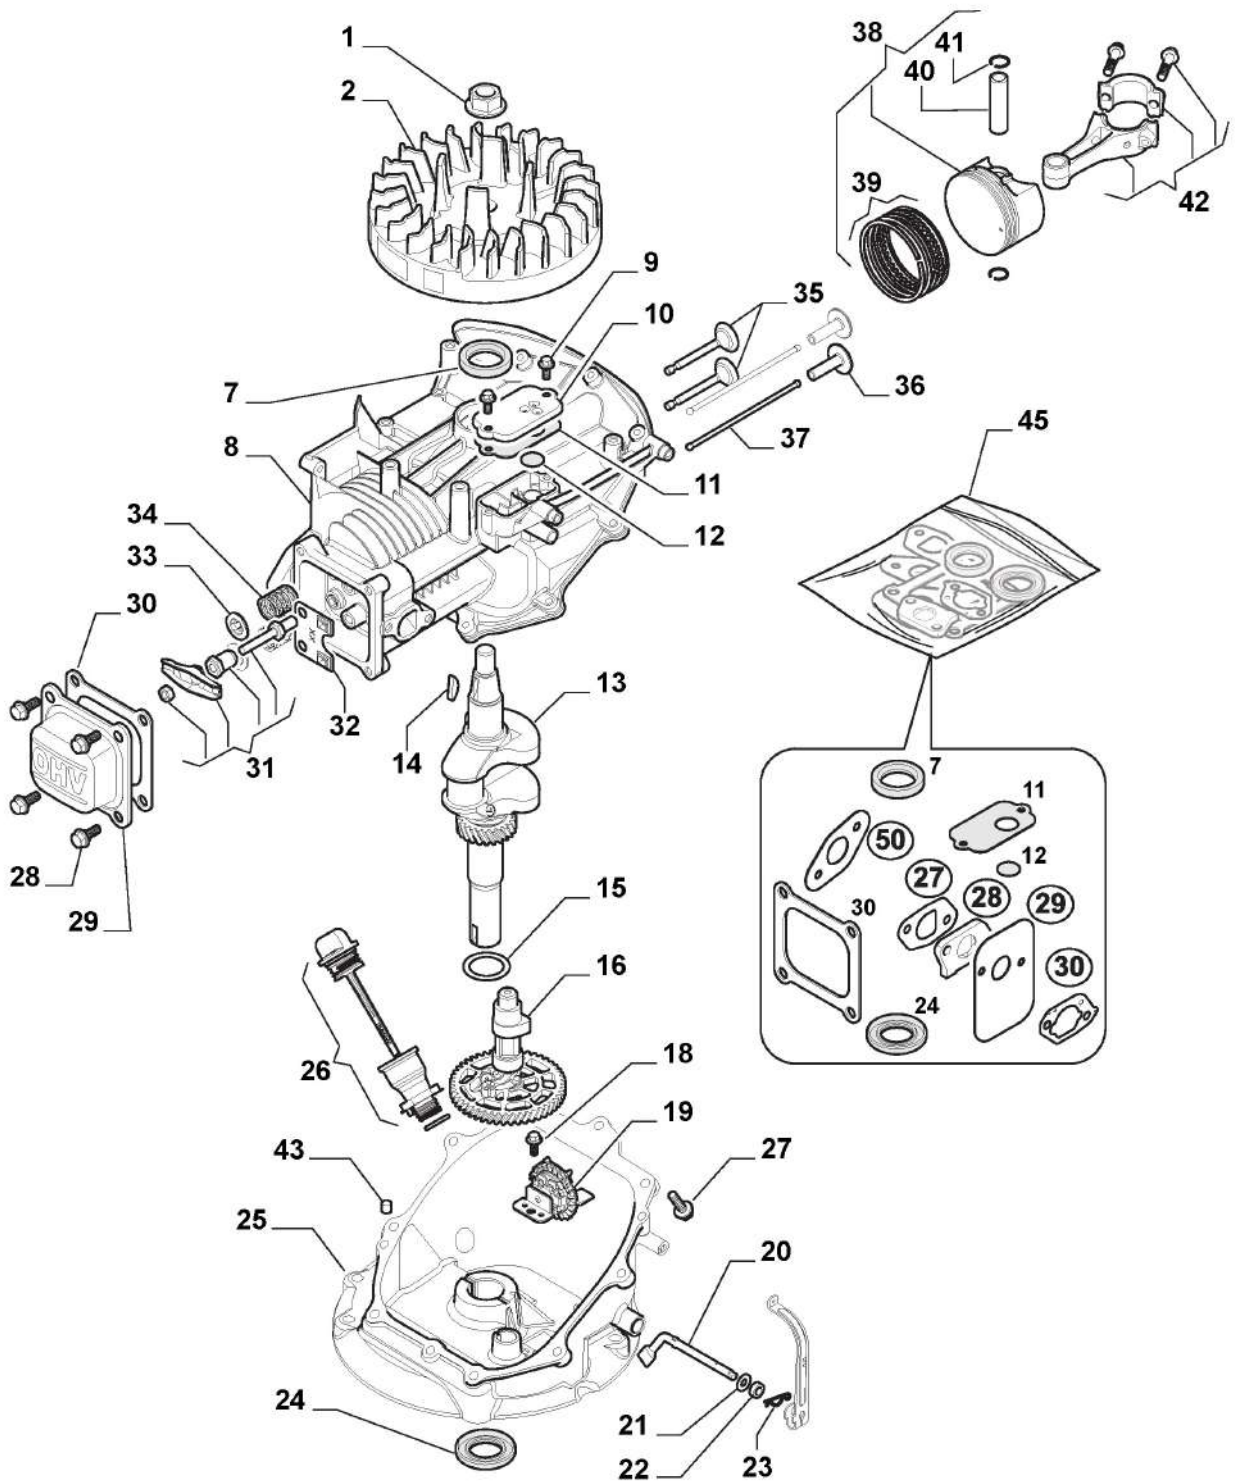

Engine - Piston, Crankshaft

Zn. c.	Množ.	Kód výrobku	Popis	Poznámky	From	Až do
1	1	118550336/0	Nut			
2	1	118551492/1	Flywheel Ass.Y			
7	1	118550300/0	Oil Seal			
8	1	118550897/0	Cylinder Assy			
9	2	112789000/0	Screw			
10	1	118550904/0	Cover			
11	1	118550903/0	Gasket, Breath Groove			
12	1	118550902/0	Valve			
13	1	118551488/0	Crankshaft			
14	1	118550288/0	Woodruff Key			
15	1	118550283/0	Washer			
16	1	118550890/0	Camshaft Assy			
18	1	112789000/0	Screw			
19	1	118550888/0	Speed Governor Assy			
20	1	118550936/0	Shaft, Governor Arm			
21	1	118550666/0	Washer			
22	1	118550935/0	Oil Seal			
23	1	118550856/0	Cotter Pin			
24	1	118550379/0	Oil Seal			
25	1	118551209/0	Cae Cover			
26	1	118550887/0	Tank Cap			
27	10	112791500/0	Screw			
28	4	118551276/0	Bolt			
29	1	118550891/0	Cover Comp., Head			
30	1	118550892/0	Packing Head Cover			
31	2	118550893/0	Valve Arm Set			
32	1	118550894/0	Plate			
33	2	118550895/0	Retainer			
34	2	118550896/0	Spring			
35	1	118550910/0	Valve Assy, Intake + Exhaust			
36	2	118550291/0	Valve Lifter Assy			
37	2	118550912/0	Push Rod			
38	1	118551482/0	Piston			
39	1	118551445/0	Piston, Ring Set			
40	1	118550915/0	Piston Pin			
41	2	118550914/0	Washer, Piston Pin			
42	1	118551487/0	Connecting Rod Assy			
43	2	118551223/0	Dowel			
45	1	118550940/0	Engine Gasket Set			