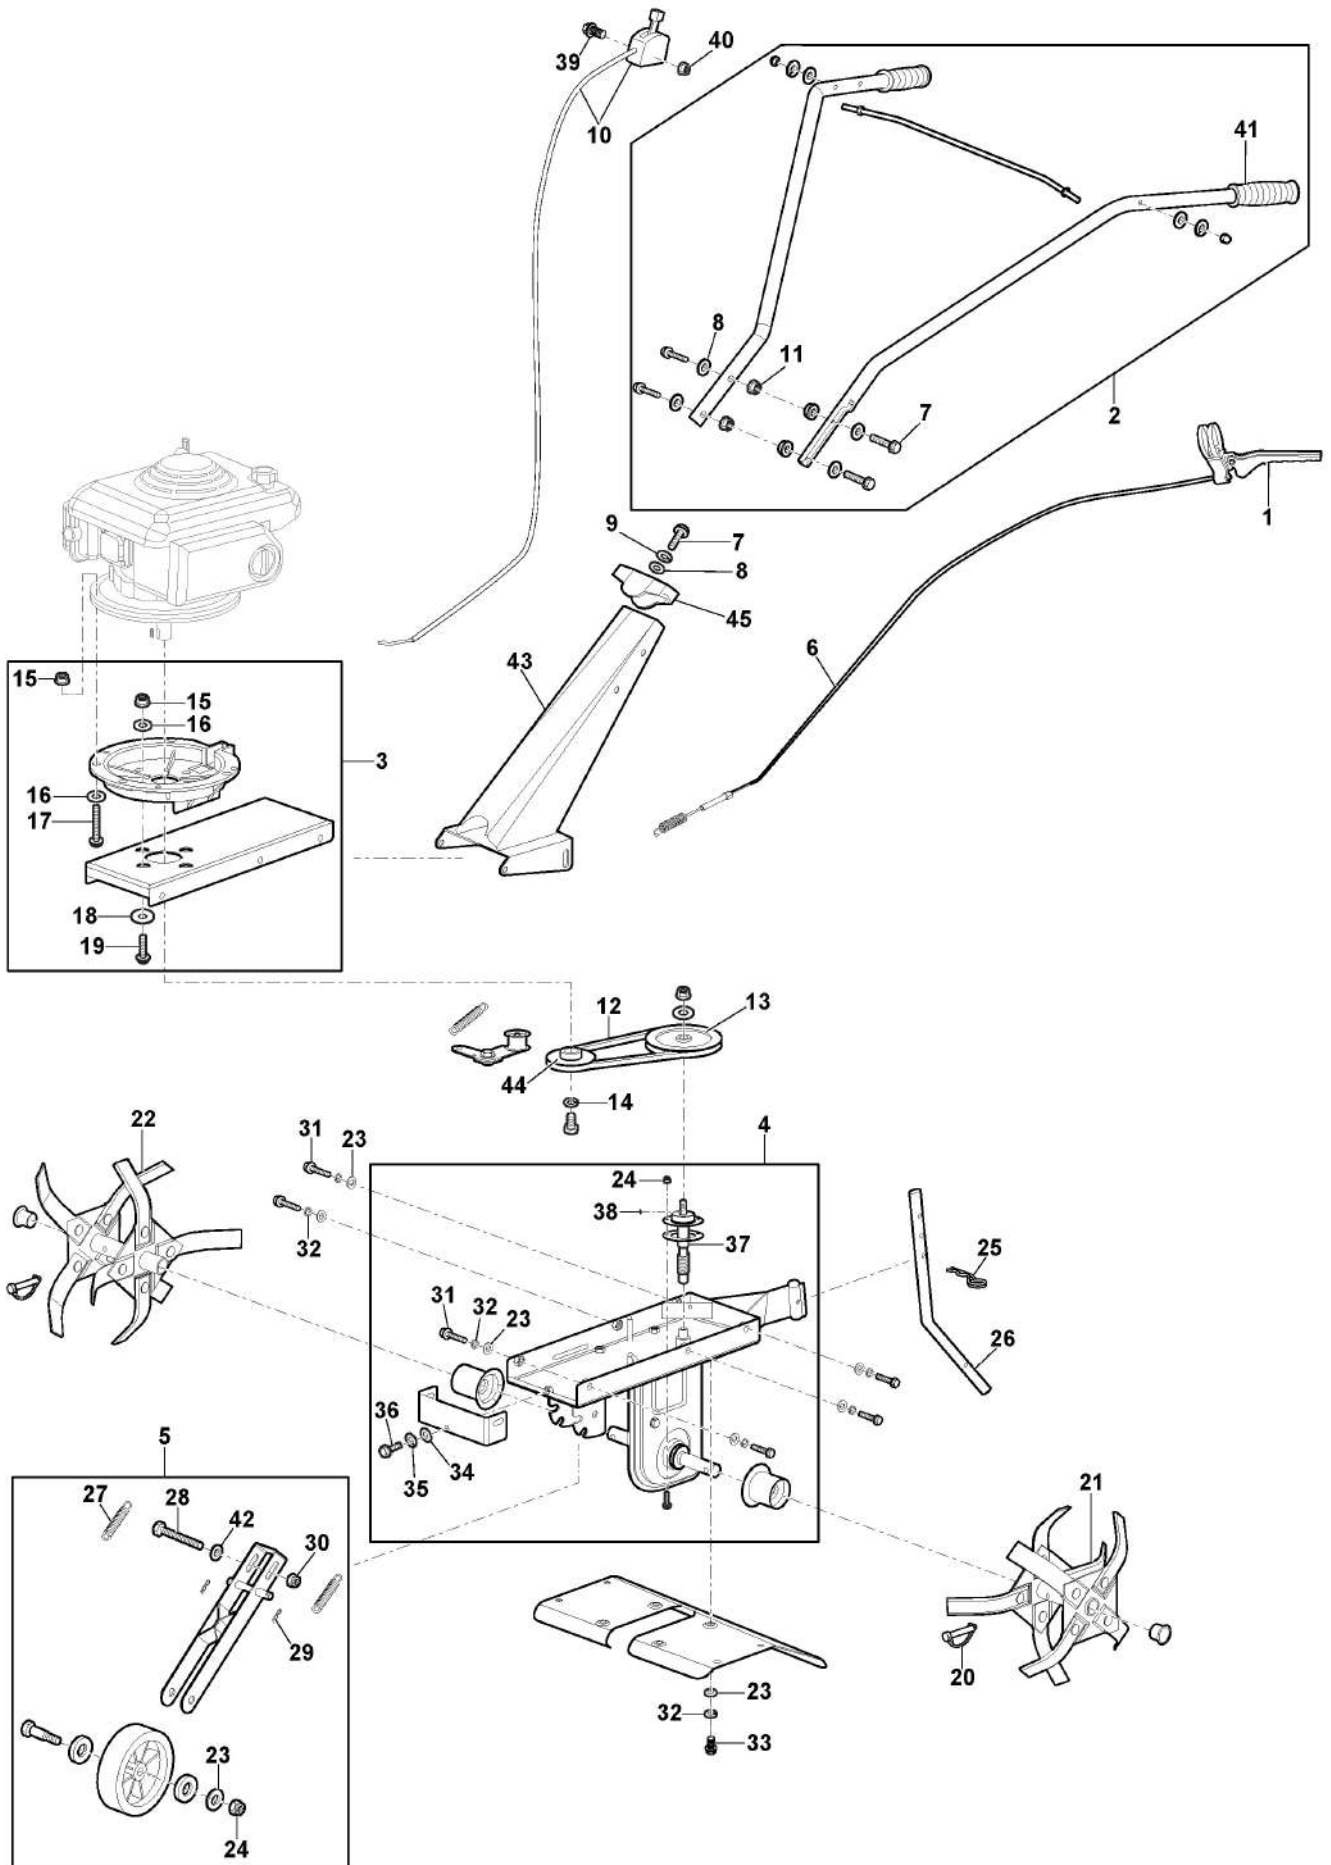

Cultivator

Zn. c.	Množ.	Kód výrobku	Popis	Poznámky	From	Až do
1	1	118805069/0	Left Handle kit			
2	1	118805070/0	Handle kit			
3	1	118805071/0	Engine Support Kit			
4	1	118805293/0	Transmission Unit Assy, Black			
5	1	118805073/0	Rear Wheel kit			
6	1	118805074/0	Clutch Cable			
7	5	112793701/0	Screw			
8	5	1134-5127-01	Washer			
9	1	112583500/0	Grower			
10	1	118805075/0	Stop Switch Assy			
11	4	112155000/0	Nut			
12	1	118802017/0	Belt			
13	1	118802016/1	Pulley			
14	1	112585100/0	Washer			
15	7	112155000/0	Nut			
16	7	112524010/0	Washer			
17	3	112691115/0	Screw			
18	4	112523070/0	Washer			
19	4	9959-0825-16	Screw			
20	2	118802818/0	Clip			
21	1	118802038/0	Blade			
22	1	118802037/0	Blade			
23	11	1134-5127-01	Washer			
24	5	112155000/0	Nut			
25	1	118802834/0	Pin			
26	1	118802024/0	Drag bar			
27	2	118802036/0	Spring			
28	1	112692420/0	Screw			
29	2	124487998/0	Cotter Pin			
30	1	112156602/0	Nut			
31	6	9959-0820-16	Screw			
32	10	112583500/0	Grower			
33	8	112792610/0	Screw			
34	1	112521330/0	Washer			
35	1	112582100/0	Grower			
36	1	9959-0616-16	Screw			
37	1	118805076/0	Worm Pinion Assy			
38	1	118850009/0	Key			
39	1	2112100	Screw			
40	1	112154510/0	Nut			
41	2	118802031/0	Handle bar			
42	1	1134-5406-01	Washer			
43	1	118802019/1	Handle bar support, Grey			
44	1	118802015/1	Pulley			
45	1	118802032/0	Flange