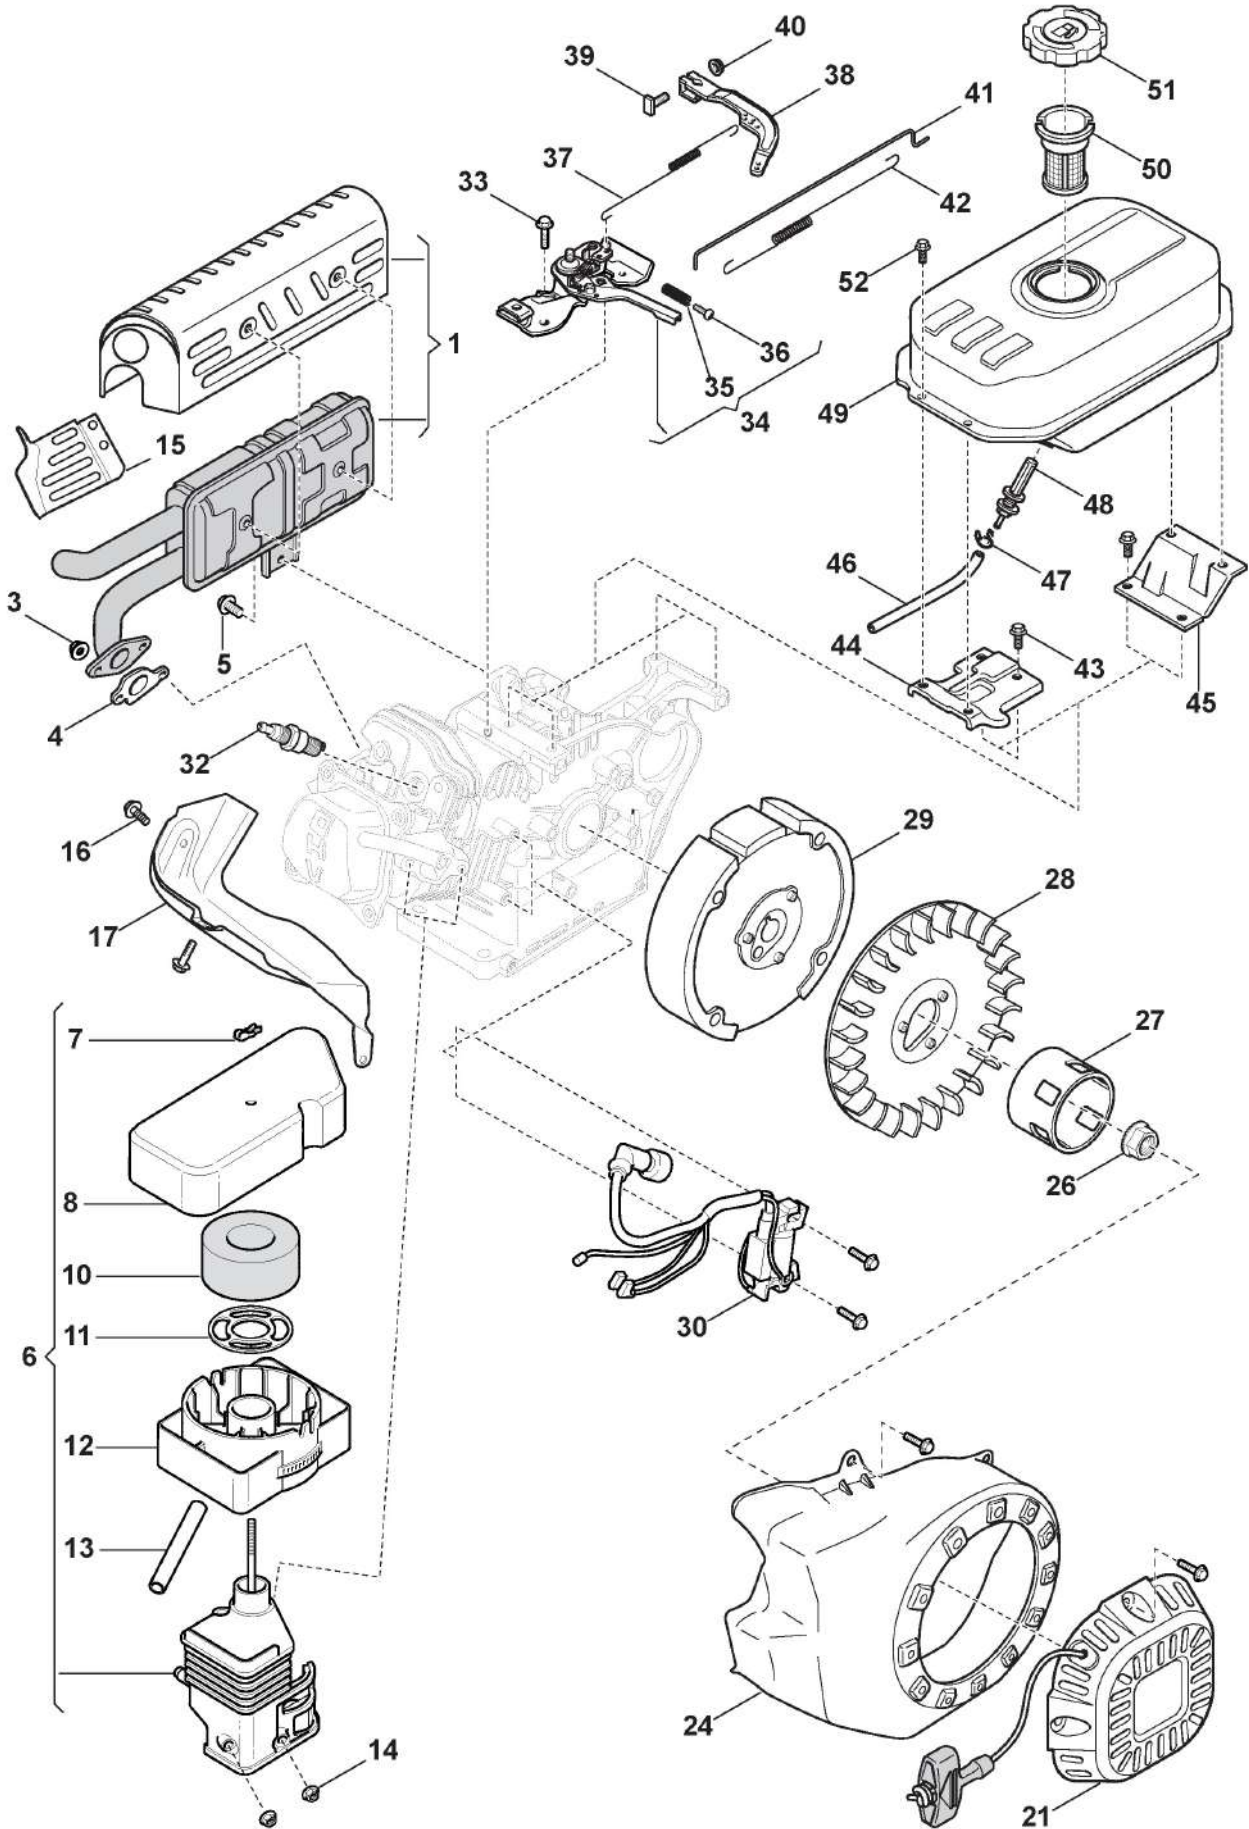

Engine

Zn. c.	Množ.	Kód výrobku	Popis	Poznámky	From	Až do
1	1	118550880/0	Muffler			
3	2	112154210/0	Nut			
4	1	118551190/0	Gasket, Muffler			
5	1	112793102/0	Screw			
6	1	118550879/0	Air Cleaner Assy			
7	1	118551281/0	Wing Nut			
8	1	118550881/0	Air Cleaner Cover			
10	1	118550882/0	Air Filter			
11	1	118550884/0	Air Filter Holder			
12	1	118551349/0	Air Cleaner Base			
13	1	118550456/0	Breather Fule Pipe			
14	2	118550806/0	Nut			
15	1	118551191/0	Muffler Protection			
16	2	118550861/0	Screw			
17	1	118551170/0	Guard			
21	1	118551193/0	Starter Assy			
24	1	118551171/0	Cover			
26	1	118550336/0	Nut			
27	1	118551194/0	Starter Cup			
28	1	118551169/0	Starter Cup			
29	1	118550489/0	Flywheel Ass.Y			
30	1	118551195/0	Elettronic Coil			
32	1	9400-0244-00	Spark Plug			
33	2	118550869/0	Screw			
34	1	118550878/0	Remote Control Assy			
35	1	118550810/0	Spring			
36	1	118550811/0	Screw			
37	1	118550808/0	Spring			
38	1	118550807/0	Arm Governor			
39	1	118550805/0	Screw			
40	1	118550806/0	Nut			
41	1	118551178/0	Governor Link			
42	1	118550492/0	Spring			
43	4	112791500/0	Screw			
44	1	118551183/0	Tank Support			
45	1	118551182/0	Tank Support			
46	1	118550504/0	Fuel Pipe			
47	2	118550872/0	Pipe Clip			
48	1	118550500/0	Fuel Tank Hose Connection			
49	1	118550501/0	Fuel Tank			
50	1	118551176/0	Fuel Filter			
51	1	118551177/0	Fuel Cap			
52	4	112790781/0	Screw