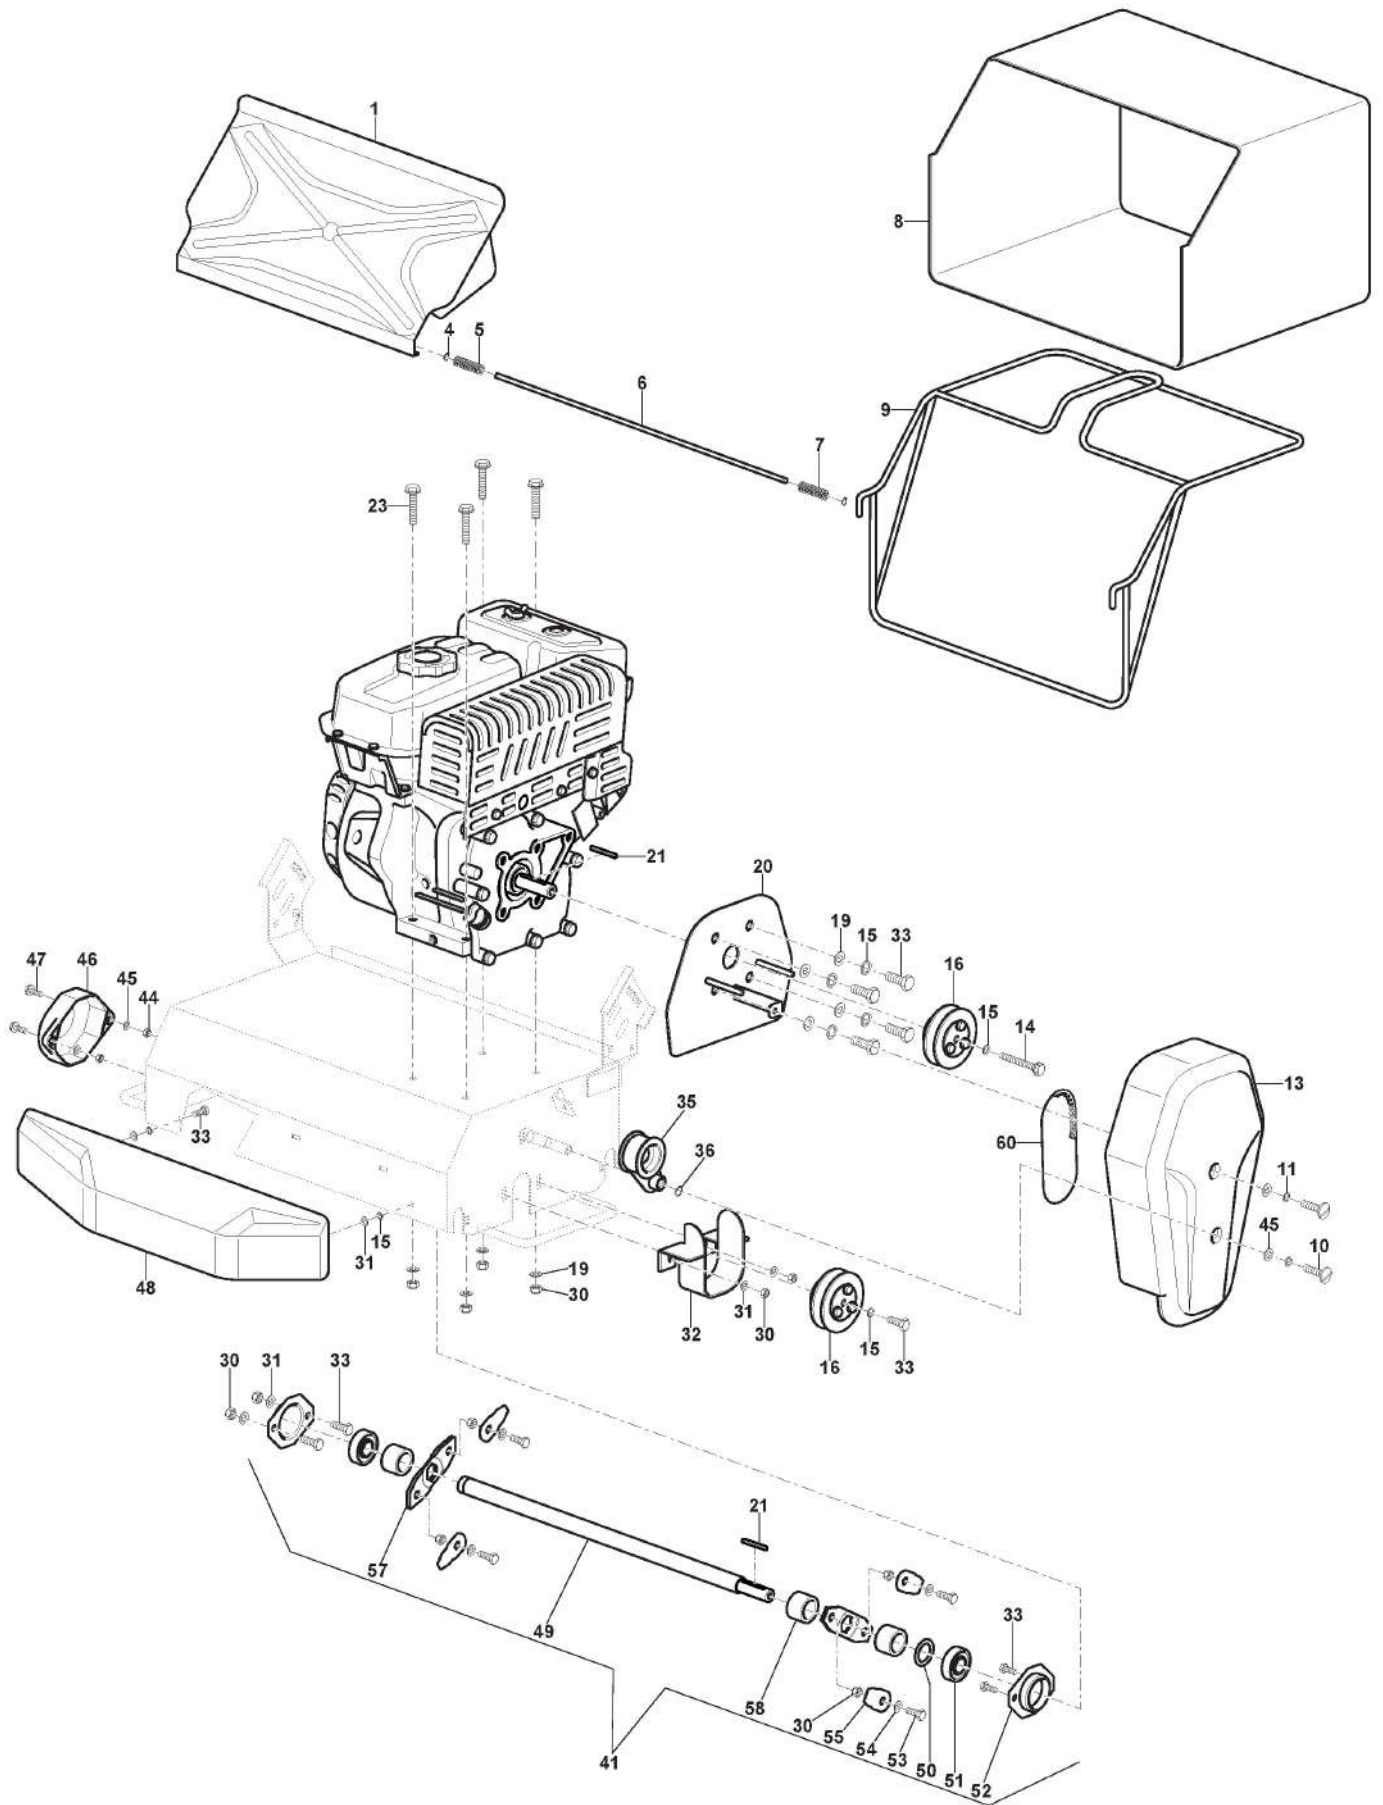

Blade, Grasscatcher

Zn. c.	Množ.	Kód výrobku	Popis	Poznámky	From	Až do
1	1	118810258/0	Stone Guard, Grey			
4	2	112604898/0	Crown Fastener			
5	1	118810239/0	Spring			
6	1	118810264/0	Stone Guard Fulcrum			
7	1	118810238/0	Spring			
8	1	118810246/0	Grasscatcher			
9	1	118810245/0	Grasscatcher Frame			
10	2	112727801/0	Screw			
11	2	112582100/0	Grower			
13	1	118810227/0	Belt Cover			
14	1	9959-0825-16	Screw			
15	8	112583500/0	Grower			
16	2	118810226/0	Belt Pulley			
19	8	112521350/0	Washer			
20	1	118810252/0	Plate			
21	2	112139440/0	Key			
23	4	112691115/0	Screw			
30	40	112155000/0	Nut			
31	6	112521350/0	Washer			
32	1	118810253/0	Plate			
33	11	112793102/0	Screw			
35	1	118810254/0	Belt Tensioner			
36	1	112608600/0	Seeger			
41	1	118810243/0	Flail Shaft Assy			
44	2	112154510/0	Nut			
45	4	112521330/0	Washer			
46	1	118810263/0	Bearing Cover			
47	2	9959-0616-16	Screw			
48	1	118810256/0	Front Cover, Grey			
49	1	118810228/0	Transmission Shaft			
50	1	118810234/0	Washer			
51	2	118800369/0	Bearing			
52	2	118810847/0	Bearing Support			
53	32	112792611/0	Screw			
54	32	118810237/0	Bush			
55	32	118810244/0	Blade			
57	16	118810257/0	Blade Support			
58	17	118810236/0	Bush			
60	1	118810225/1	V-Belt