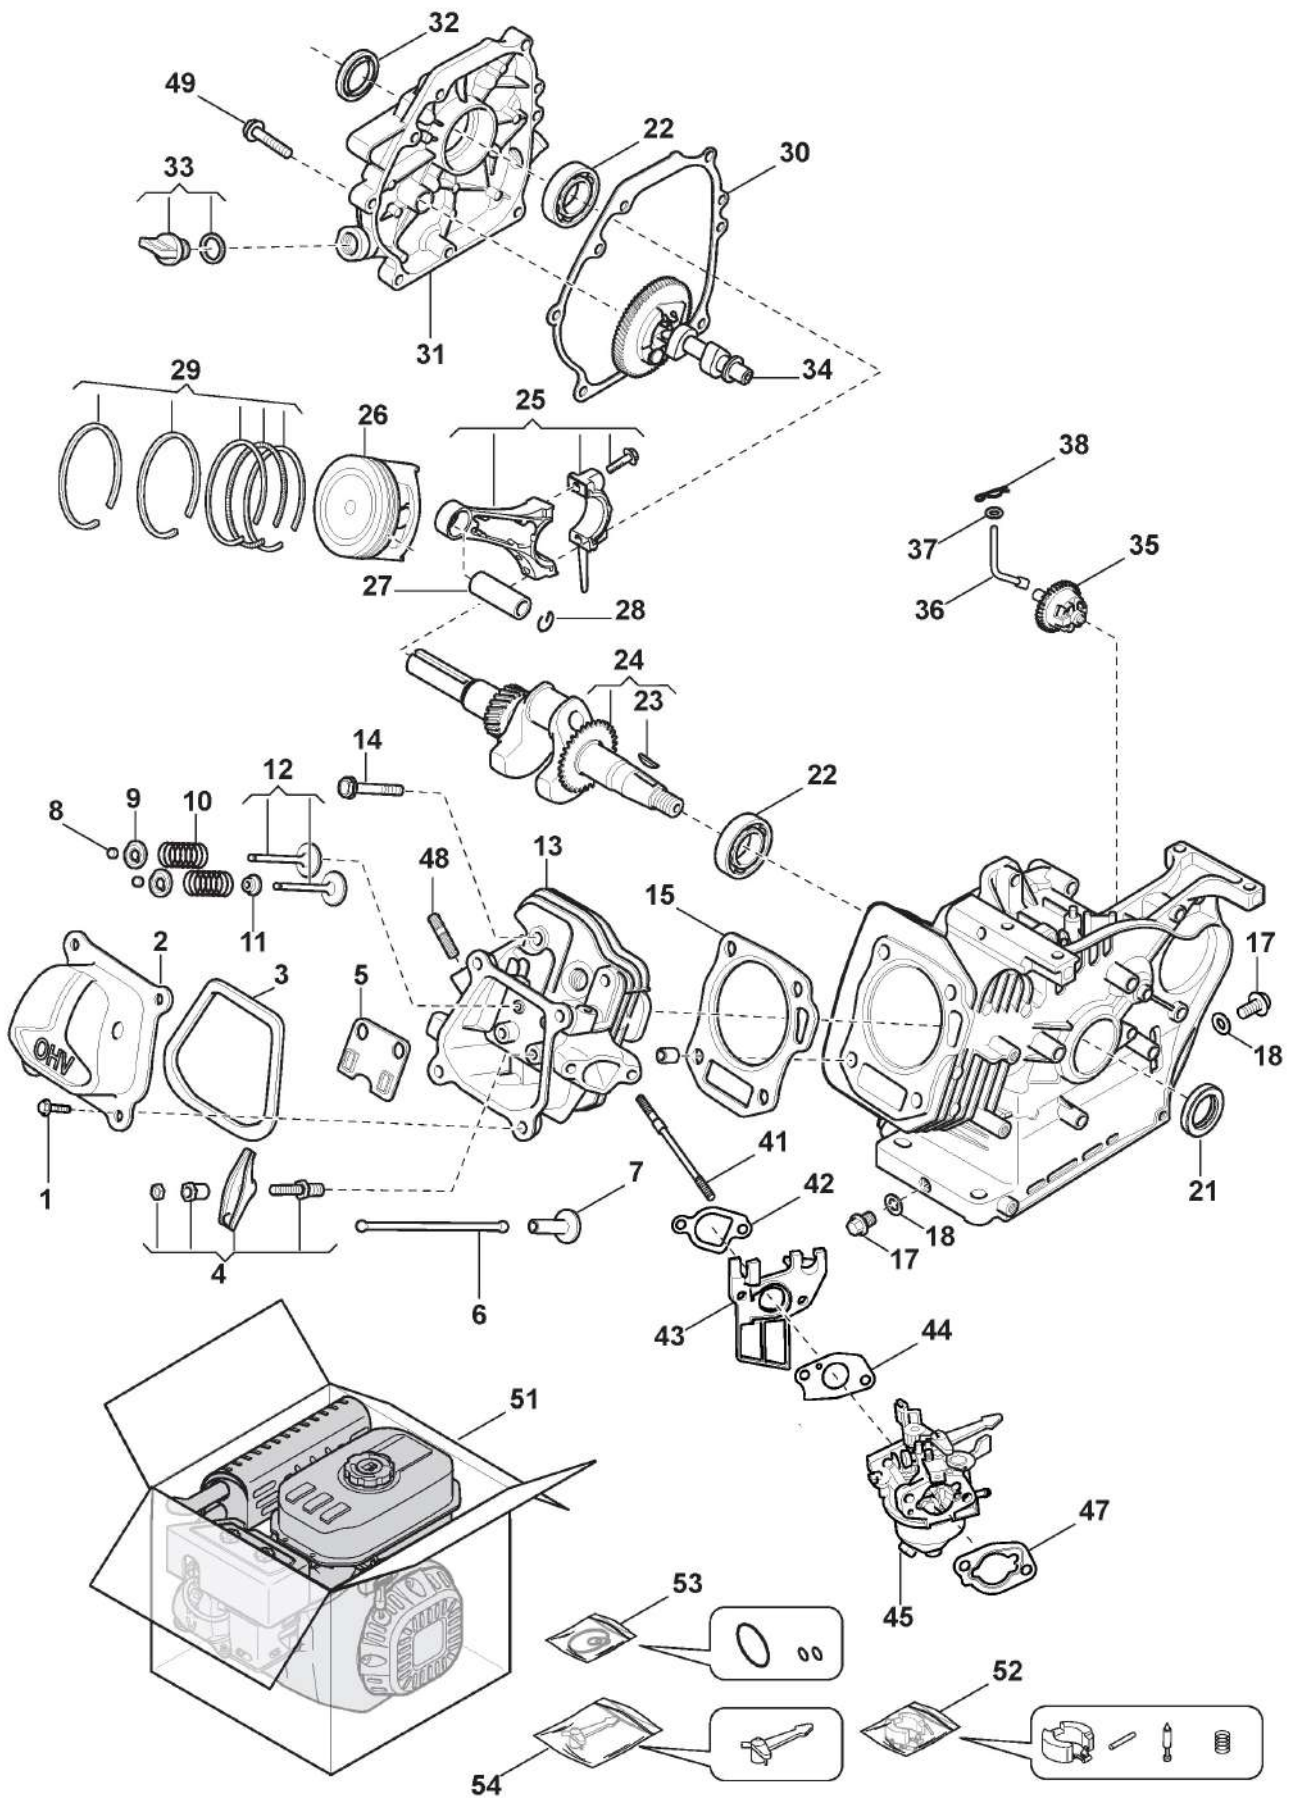

Engine

Zn. c.	Množ.	Kód výrobku	Popis	Poznámky	From	Až do
1	4	118550816/0	Screw			
2	1	118550784/0	Cover			
3	1	118551163/0	Gasket			
4	2	118550273/0	Valve Arm Set			
5	1	118550475/0	Valve Lifter			
6	2	118550474/0	Push Rod			
7	2	118550623/0	Valve Lifter			
8	2	118551166/0	Valve keeper			
9	2	118551167/0	Retainer			
10	2	118551300/0	Spring			
11	1	118551303/0	Gasket			
12	1	118551348/0	Valve Assy, Intake + Exhaust			
13	1	118550798/0	Cylinder Head			
14	4	118551200/0	Screw			
15	1	118551294/0	Gasket			
17	2	118550460/0	Drain Plug bolt			
18	2	118550793/0	Washer , Drain Plug			
21	1	118550379/0	Oil Seal			
22	2	118550280/0	Ball Bearing			
23	1	118550288/0	Woodruff Key			
24	1	118550617/0	Crankshaft			
25	1	118550470/0	Connecting Rod Assy			
26	1	118551213/0	Piston			
27	1	118550915/0	Piston Pin			
28	2	118550914/0	Washer, Piston Pin			
29	1	118550286/0	Piston, Ring Set			
30	1	118550782/0	Crankcase Gasket			
31	1	118551161/0	Crankcase Cover			
32	1	118550379/0	Oil Seal			
33	1	118551160/0	Oil Tank Cap			
34	1	118550624/0	Camshaft assy			
35	1	118550787/0	Speed Governor Assy			
36	1	118550459/0	Shaft, Governor Arm			
37	1	118550858/0	Washer			
38	1	118550856/0	Cotter Pin			
41	2	118550299/0	Stud Bolt			
42	1	118551174/0	Carburetor Gasket			
43	1	118551175/0	Intake Manifold			
44	1	118551173/0	Carburetor Gasket			
45	1	118550877/0	Carburettor			
47	1	118550482/0	Spacer			
48	2	118550454/0	Stud Bolt			
49	6	118551199/0	Screw			
51	1	118551353/0	Engine Assembled			
52	1	118550486/0	Valve Float Assy			
53	1	118550485/0	Gasket Carburettor Assy			
54	1	118550481/0	Choke Lever