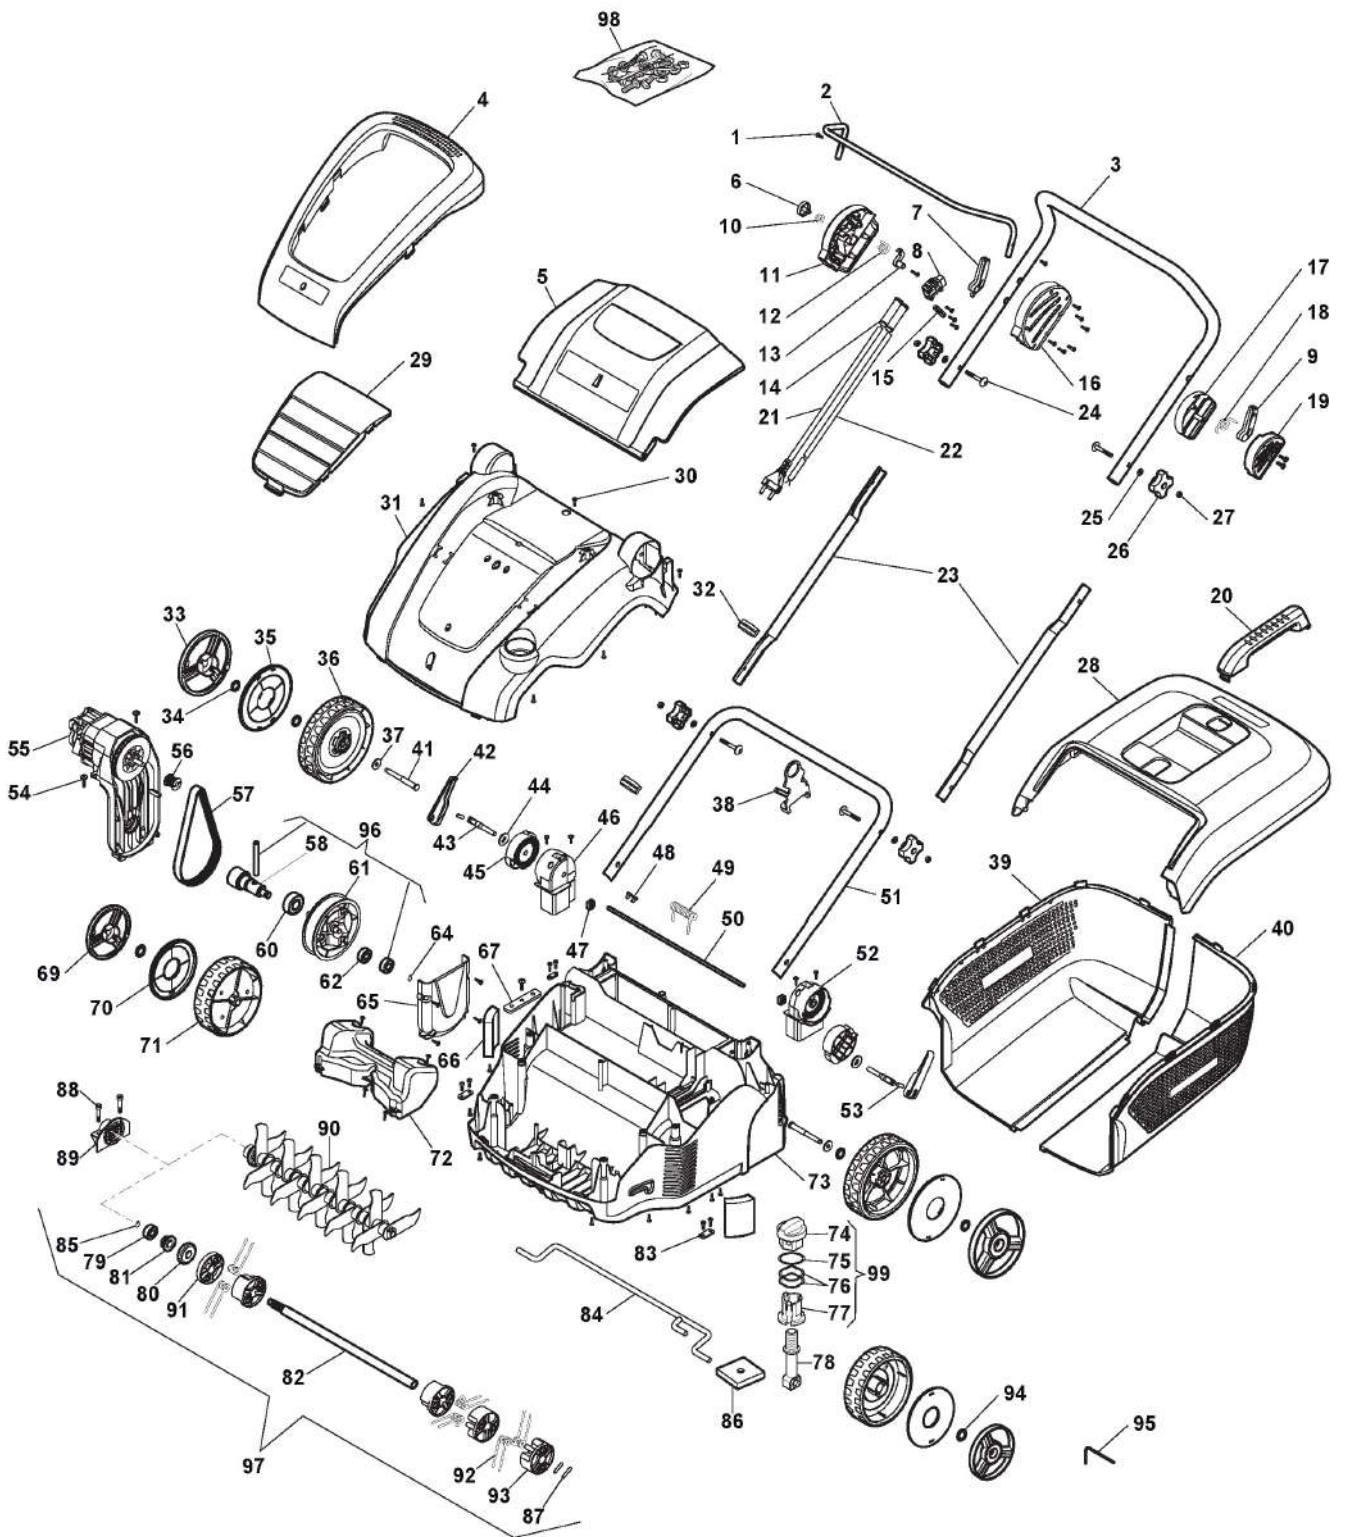

Scarifier

Zn. c.	Množ.	Kód výrobku	Popis	Poznámky	From	Až do
1	2	112726388/0	Screw			
2	1	118803048/0	Lever			
3	1	118802912/0	Handle, Upper Part			
4	1	118803049/0	Handle, Grey			
5	1	118802946/0	Stone Guard			
6	1	118802654/0	Button			
7	1	118802660/0	Right Bracket			
8	1	118802689/0	Switch			
9	1	118802659/0	Left Bracket			
10	1	118802716/0	Spring			
11	1	118802658/0	Micro switch, Right			
12	1	118802714/0	Spring			
13	1	118802655/0	Throttle Lever			
14	1	118802663/0	Wire Sheath			
15	1	118802656/0	Double line block			
16	1	118802657/0	Micro switch, Left			
17	1	118802662/0	Right fulcrum			
18	1	118802715/0	Spring			
19	1	118802661/0	Left fulcrum			
20	1	118802919/0	Handle			
21	1	118802688/0	Cable			
22	1	118802687/0	Electric Cable			
23	2	118802913/0	Handle, Middle Part			
24	4	112689500/0	Screw			
25	4	2312150	Washer			
26	4	118802898/0	Knob			
27	4	112292100/0	Nut			
28	1	118803050/0	Grass-Box, Upper			
29	1	118803051/0	Cover, White			
30	44	6981149	Screw			
31	1	118803052/0	Cover, White			
32	2	118802664/0	Hook			
33	2	118803053/0	Hub Cap White			
34	6	112604899/0	Crown Fastener			
35	2	118802649/0	Internal Wheel Protection			
36	2	118802650/0	Rear Wheel			
37	2	122671651/0	Washer			
38	1	118802652/0	Cable holder			
39	1	118802947/0	Grass-Box, R Lower			
40	1	118802948/0	Grass-Box, L Lower			
41	2	118802697/0	Rear axle			
42	2	118802921/0	Knob			
43	2	118802693/0	Screw			
44	2	118802700/0	Washer			
45	2	118802920/0	Handle Joint			
46	1	118802677/0	Joint Right			
47	2	112155000/0	Nut			
48	2	118801615/0	Wire Connector