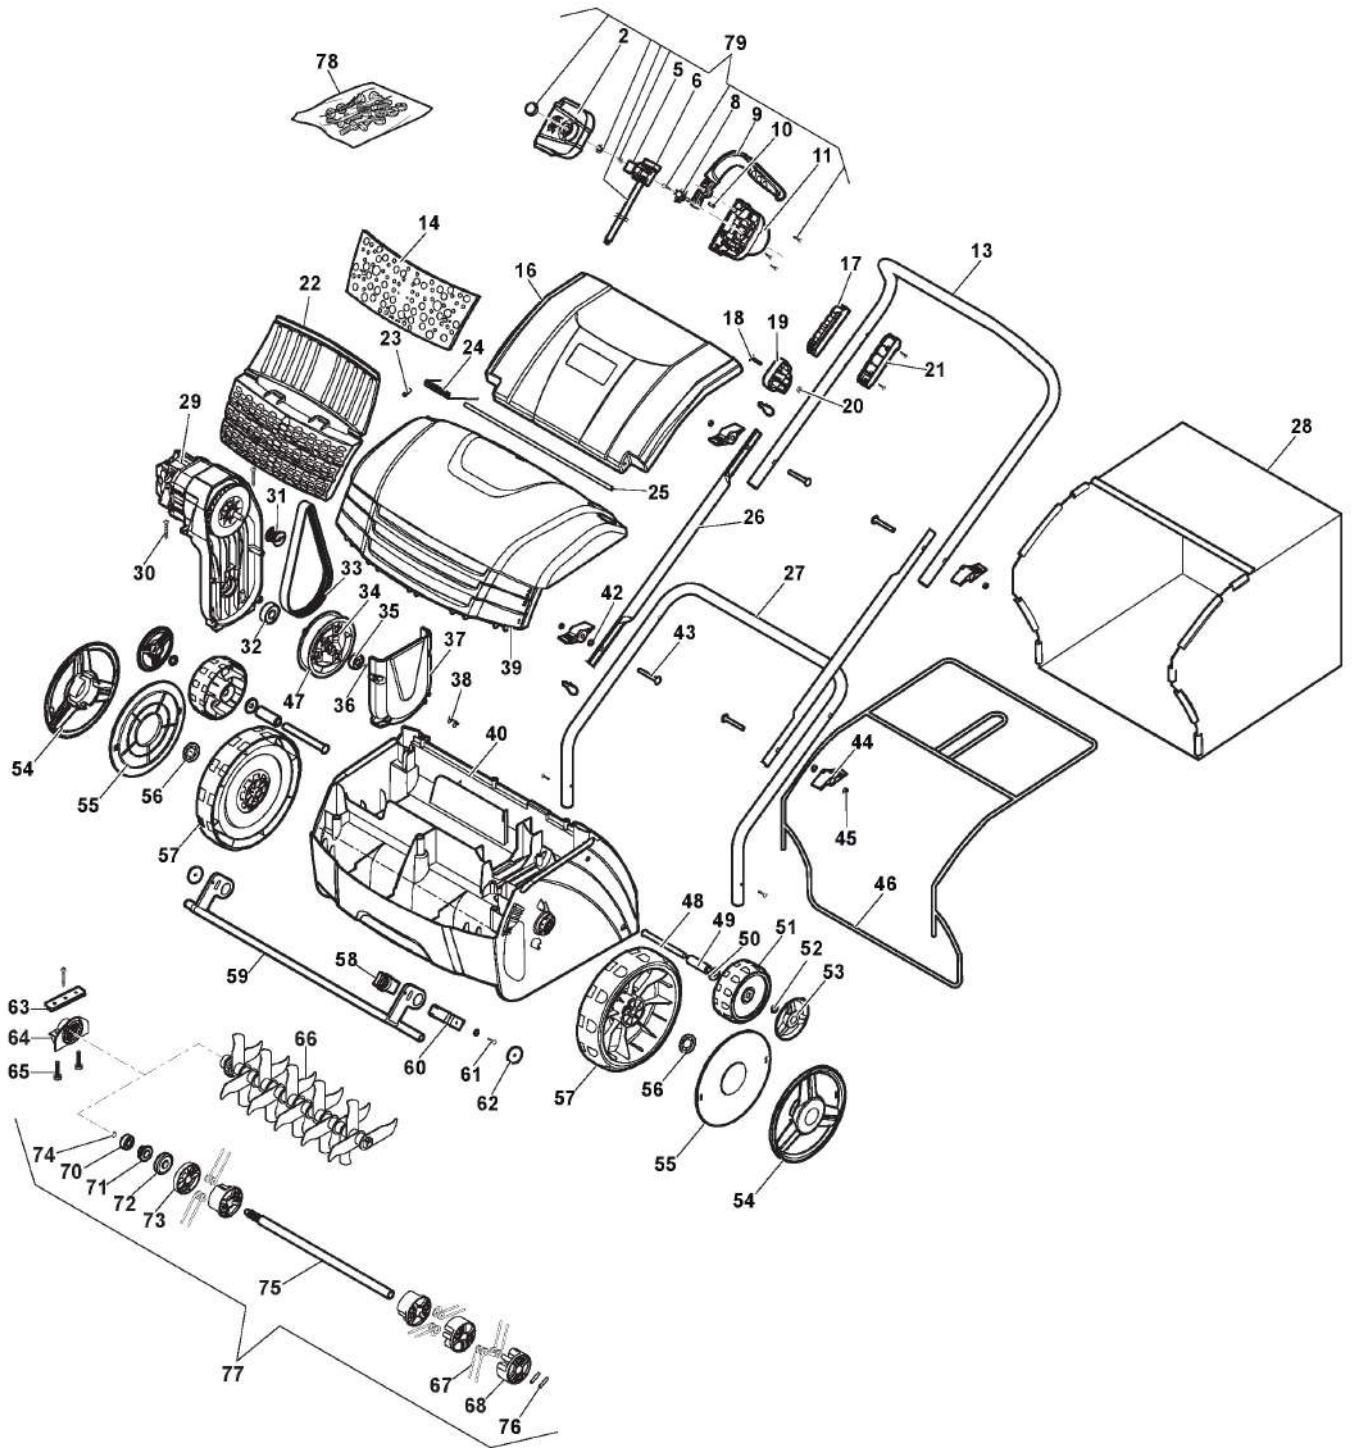

Scarifier

Zn. c.	Množ.	Kód výrobku	Popis	Poznámky	From	Až do
56	2	112604903/0	Washer			
57	2	118802666/0	Front Wheel			
58	1	118802922/0	Adjust. Handle			
59	1	118802696/0	Front Wheel Axle			
60	1	118802717/0	Lever, Height Adjustment			
61	3	112726388/0	Screw			
62	2	118805078/0	Washer			
63	1	118802718/0	Fixing Plate			
64	1	118802665/0	Bearing			
65	2	112689515/0	Screw			
66	1	118802309/0	Blade			
67	18	118802646/0	Spring			
68	9	118802680/0	Fixation Block			
70	1	118802906/0	Bearing			
71	1	118802904/0	Nut			
72	1	118802694/0	Washer			
73	1	118802675/0	Cover			
74	1	112000957/0	Benzing Ring			
75	1	118802720/0	Axle			
76	2	112645706/0	Elastic Pin			
77	1	118810266/0	Rotor Scarifier Assy			
78	1	118810268/0	Screws Pocket			
79	1	118804674/0	Dead Hand Switch Assy