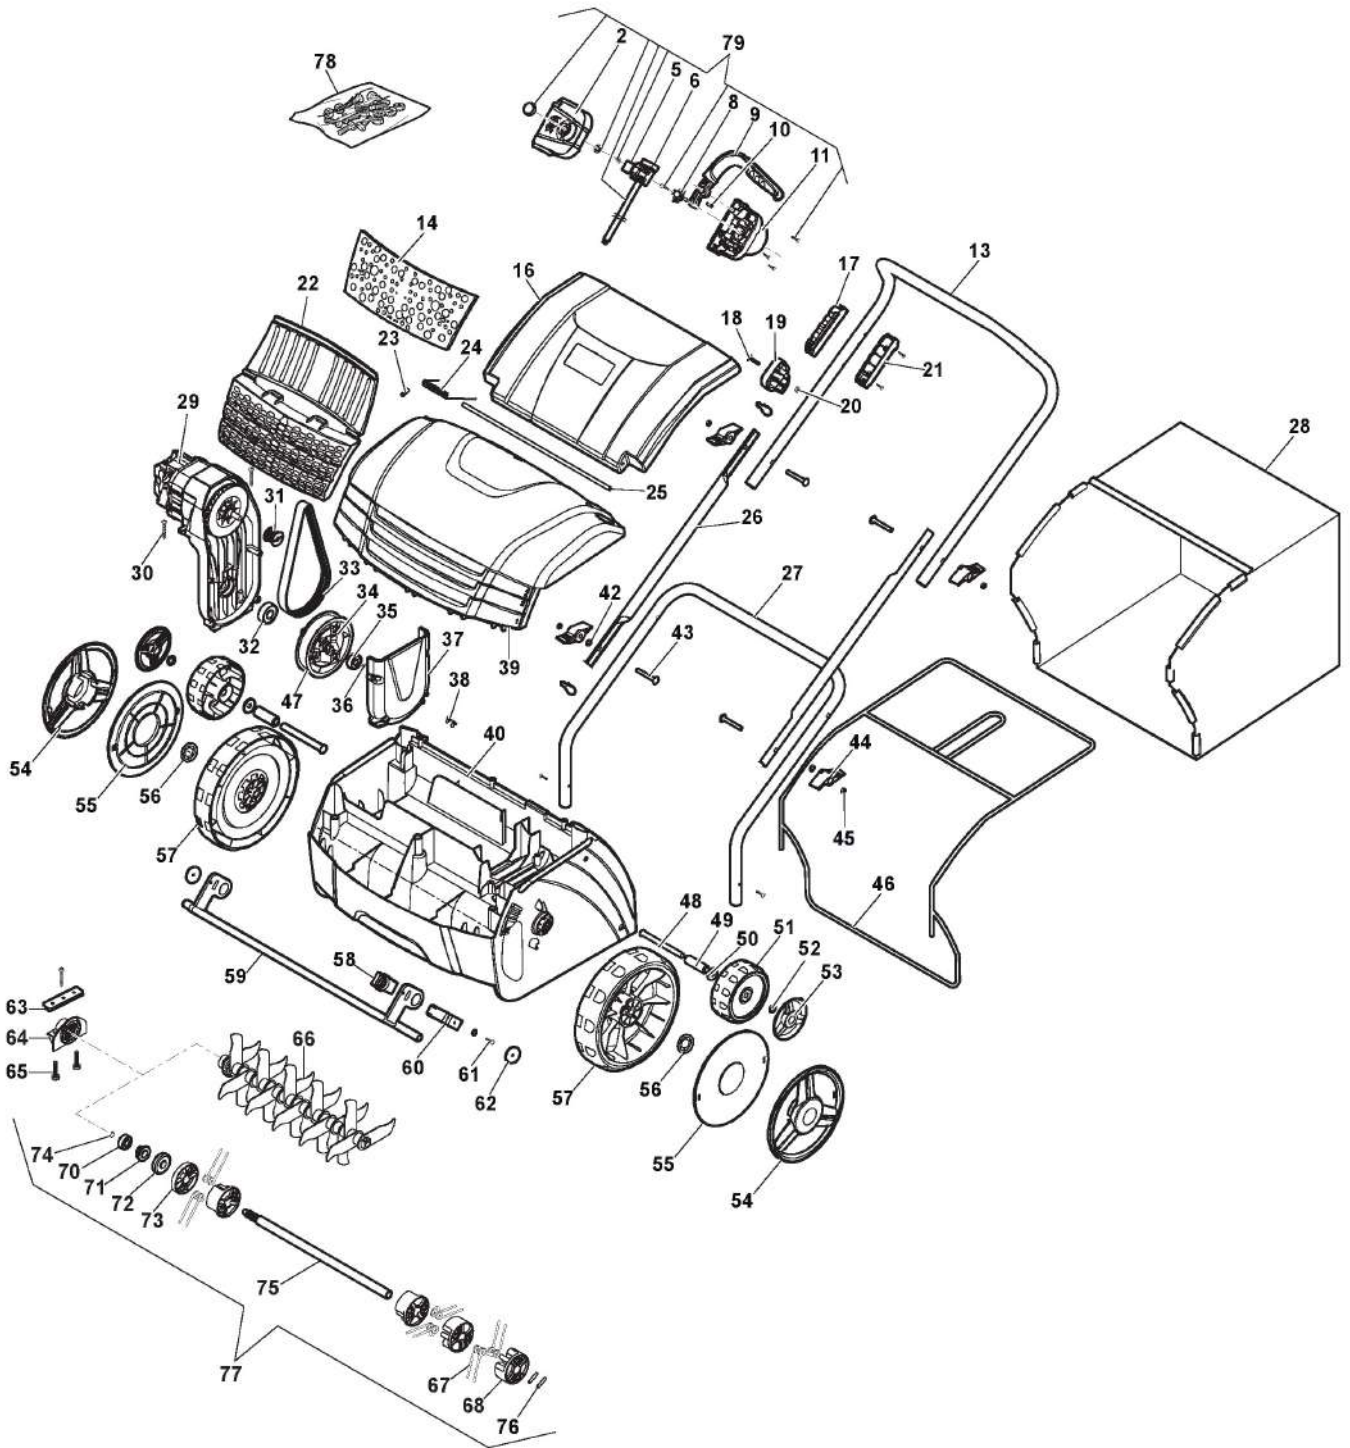

Scarifier

Zn. c.	Množ.	Kód výrobku	Popis	Poznámky	From	Až do
2	1	118810089/0	Switchbox upper			
5	1	118810062/0	Switch			
6	1	118810065/0	Capacitor			
8	1	118810061/0	Pin			
9	1	118802918/0	Trigger			
10	1	118810080/0	Spring			
11	1	118810090/0	Switchbox lower			
13	1	118802711/0	Upper Handle			
14	1	118802690/0	Filter			
16	1	118802940/0	Stone-Guard, White			
17	1	118810087/0	Upper fixation Plate			
18	1	112735654/0	Screw			
19	1	118810083/0	Hook			
20	1	112154330/0	Nut			
21	1	118810086/0	Down fixation Plate			
22	1	118802938/0	Cover, Grey			
23	1	118810072/0	Washer			
24	1	118802644/0	Spring			
25	1	118802703/0	Pin			
26	2	118802710/0	Handle Middle Part			
27	1	118802911/0	Handle, Middle Part Black			
28	1	118802901/0	Grass-Box			
29	1	118802682/0	Electric Motor 1300W			
30	3	118810099/0	Screw			
31	1	118802712/0	Motor Pulley			
32	1	119216035/0	Bearing			
33	1	118802681/0	Belt			
34	1	118802685/0	Pulley			
35	1	3112230	Ball Bearing			
36	1	3353020	Seeger Ring			
37	1	118802671/0	Engine Cover			
38	2	118801615/0	Wire Connector			
39	1	118802932/0	Cover, White			
40	1	118802931/0	Chassis			
42	4	2312150	Washer			
43	4	112689500/0	Screw			
44	4	118802953/0	Knob			
45	4	112292100/0	Nut			
46	1	118802704/0	Stiffening			
47	1	118802705/0	Pully insert			
48	2	118802695/0	Rear axle			
49	2	118802713/0	Sleeve			
50	2	122671651/0	Washer			
51	2	118802668/0	Rear Wheel			
52	4	112604899/0	Crown Fastener			
53	2	118802937/0	Hub Cap White			
54	2	118802935/0	Hub Cap White			
55	2	118802669/0	Protection, Wheel