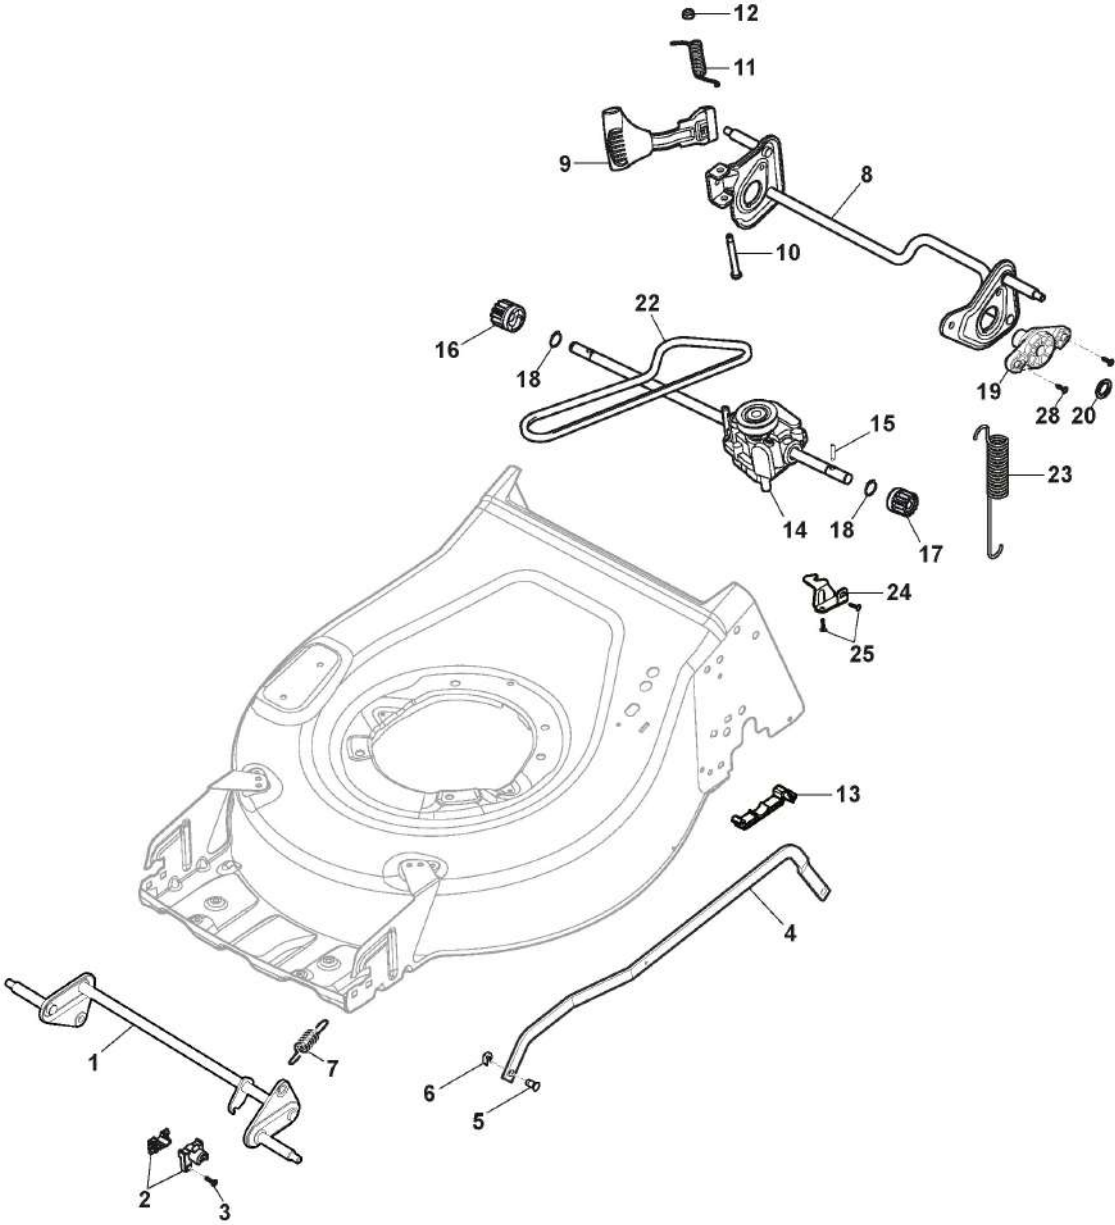

ALPINA

AL5 51 SAQ (2021)

2L0536844/A21

Spare parts list Reservdelar Repuestos Ersatzteile Pièces détachées Reserve onderdelen Catalogo ricambi

- Use ST. S.p.A. Genuine Spare Parts specified in the parts list for repair and/or replacement.
- The contents described in the parts list may change due to improvement.
- The drawings of the spare parts are only indicative And might Not represent the part in question exactly.
- The indications "right" - "left" - "front" - "rear" refer to the position of the operator when using the machine.
- When placing orders of parts for repair And/Or replacement, make sure that the illustrated parts list Is the one applying to the machine's year of manufacture, as shown on the identification plate attached to the machine.

Deck

Zn. c.	Množ.	Kód výrobku	Popis	Poznámky	From	Až do
1	1	381005195/2	Bracket-Rh	Black		
2	1	381005197/2	Bracket-Lh	Black		
3	6	112727802/0	Screw			
4	2	322545213/0	Plate			
5	1	322600310/0	Rear door	Only for Electric Start Engine with ION battery		
6	1	322108329/0	Rear Conveyor			
7	2	112728697/0	Screw			
8	1	322060250/1	Belt Protection	As Optional		
9	2	112728531/0	Screw	As Optional		
10	1	322140244/1	Mulching Deflector	As Optional		
11	1	381005618/0	Grey Deck	Side Discharge		
12	1	322820077/1	Cap			
13	1	119035000/0	Or Ring			
14	1	112728450/0	Screw			
15	1	322034002/0	Washing Connection			

Wheel and Hub Cap

Zn. c.	Množ.	Kód výrobku	Popis	Poznámky	From	Až do
1	4	381007483/1	Wheel			To S/N 19JA2WBH 009252
1	4	381007483/2	Wheel Ø 200		From S/N 19JA2WBH	
2	8	119216035/0	Bearing			
3	4	112521350/0	Washer			
4	4	112155000/0	Nut			
5	4	322110643/0	Hub Cap Grey	Grey		
6	2	381007479/2	Wheel Ø 280			
7	6	112728706/0	Screw			
8	2	322120115/0	Wheels Crown	Only for Self Propelled Models		
9	4	322600145/0	Protection, Wheel	As Optional (4 for TS - 2 for TR)		
10	2	322600240/0	Protection, Wheel	Only for Self Propelled Models		
11	2	322110644/0	Hub Cap Grey			