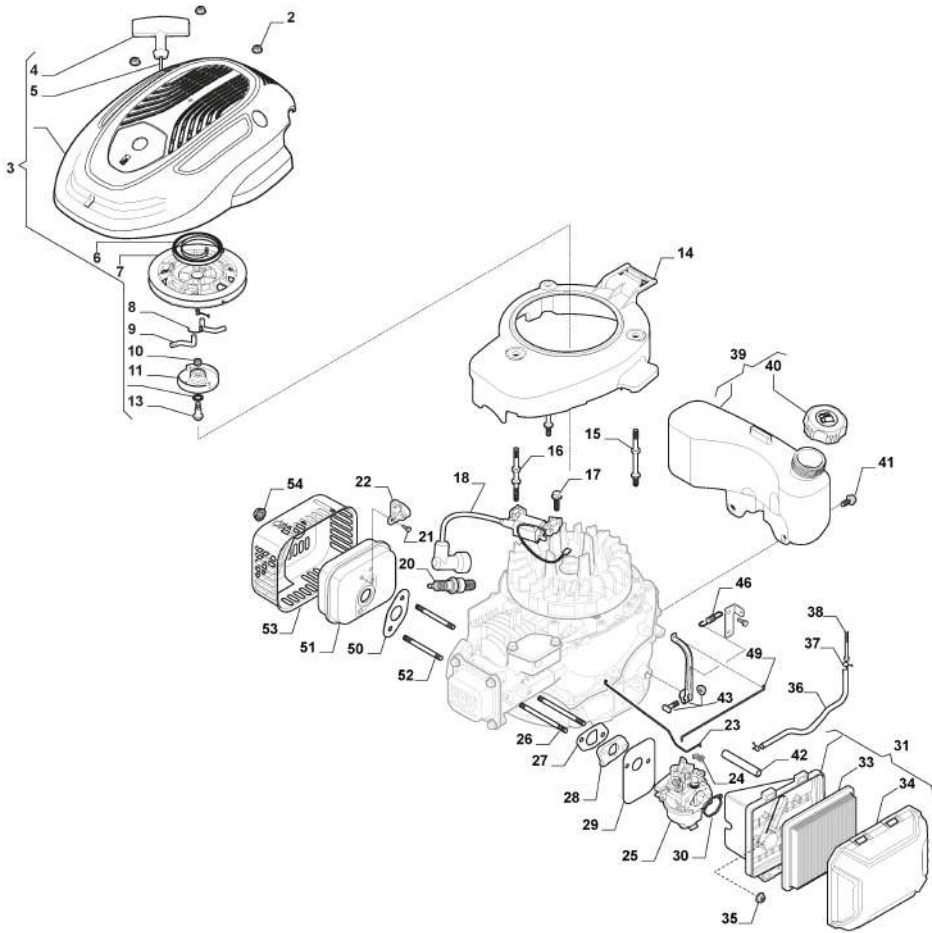

Engine - Carburettor, Tank

Zn. c.	Množ.	Kód výrobku	Popis	Poznámky	From	Až do
2	3	112292102/0	Nut			
3	1	118551468/0	Starter Assy			
4	1	118551619/0	Starter Handle			
5	1	118550779/0	Starting Rope			
6	1	118551621/0	Starter Spring			
7	1	118551620/0	Starter Pulley			
8	2	118551626/0	Spring			
9	2	118551622/0	Ratchet, Starter			
10	1	118551625/0	Spring			
11	1	118551623/0	Cover			
13	1	118551624/0	Stud			
14	1	118551788/0	Blower Housing			
15	2	118550907/0	Pin			
16	1	118550906/0	Pin			
17	1	112791500/0	Screw			
18	1	118551474/0	Electronic Coil			
20	1	1111-9206-01	Spark Plug (Rc12Yc)			
21	2	112789000/0	Screw			
22	1	118551456/0	Choke Control			
23	1	118551459/0	Control Rod			
24	1	118551352/0	Retainer			
25	1	118551450/1	Carburettor			
26	2	118550930/0	Stud Bolt			
27	1	118550929/0	Gasket			
28	1	118550928/0	Insulator, Carburettor			
29	1	118550927/0	Gasket			
30	1	118551124/0	Gasket			
31	1	118551462/0	Air Cleaner Assy			
33	1	118550257/0	Air Filter			
34	1	118551463/0	Air Cleaner Cover			
35	2	112292102/0	Nut			
36	1	118551480/0	Fuel Pipe			
37	2	118550918/0	Pipe Clip			
38	1	118550314/0	Fuel Filter			
39	1	118551453/0	Tank			
40	1	118551455/0	Fuel Cap			
41	2	112791400/0	Screw			
42	1	118551479/0	Breather Fuel Pipe			
43	1	118550933/0	Arm Governor			
46	1	118551458/0	Spring			
49	1	118551457/0	Governor Link			
50	1	118550898/0	Gasket, Muffler			
51	1	118551465/0	Muffler			
52	2	118550930/0	Stud Bolt			
53	1	118551466/0	Muffler Guard			
54	2	118550806/0	Nut