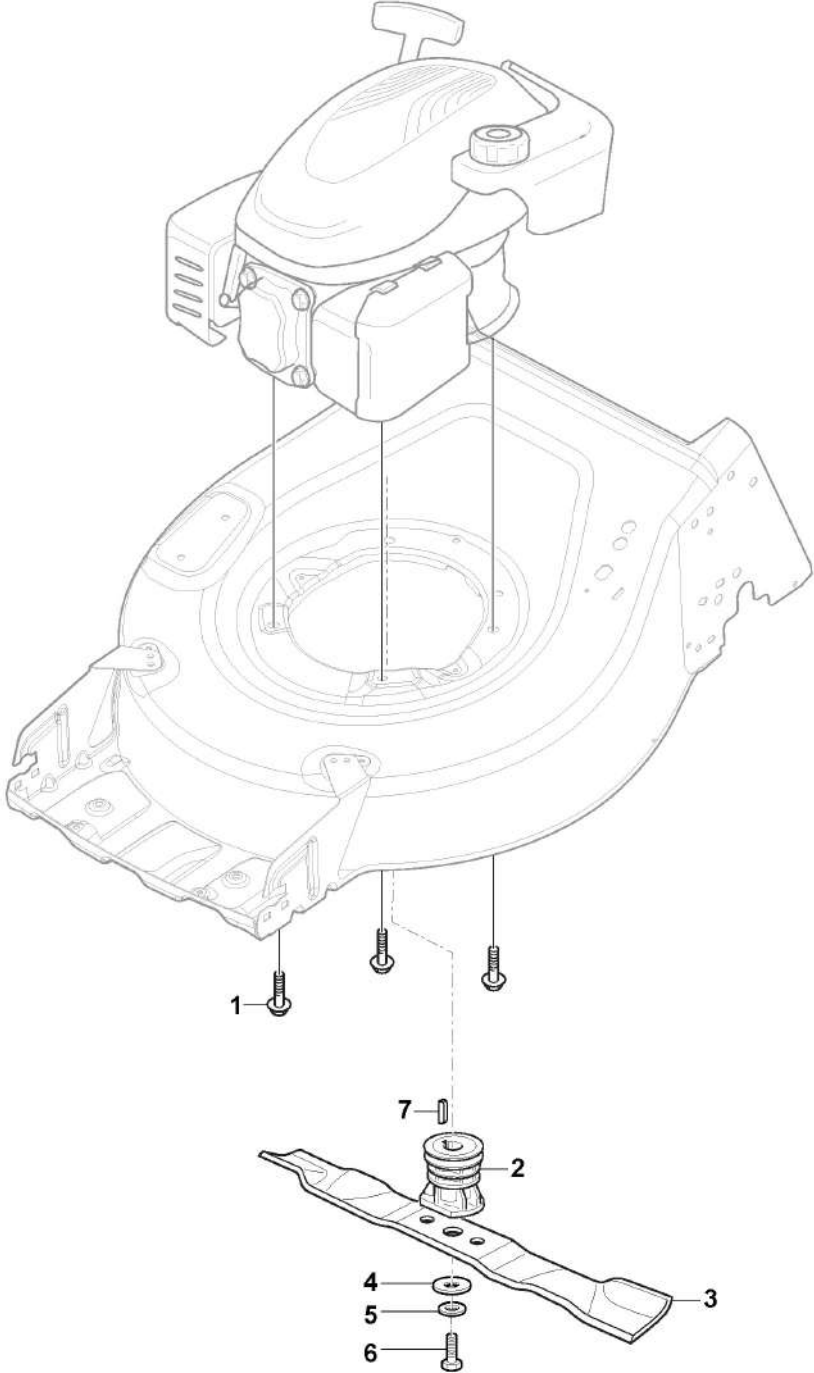

Handle, Upper Part

Zn. c.	Množ.	Kód výrobku	Popis	Poznámky	From	Až do
1	1	381006739/2	Handle, Upper Part	Black without Sponge		
1	1	381006745/3	Handle,Black Upper Part with sponge handgrip	Black with Sponge		
2	1	122430313/0	Guide Spring	Not for IS Engine		
3	1	112521330/0	Washer	Not for IS Engine		
4	1	112154510/0	Nut	Not for IS Engine		
5	1	118390020/0	Conduit Clip			
6	1	181003363/1	Lever, Engine Brake Black	Black		
7	1	181030087/0	Cable, Thread Engine Brake			
8	1	112727783/0	Screw			
9	1	112154510/0	Nut			
10	1	181003364/0	Drive Control Lever	Black		
11	1	381030139/0	Cable Rear Drive			
12	1	322551640/0	Plate			
12	1	322551685/0	Cable Holder ø22		From S/N 20AA2WBH 066504	To S/N 20AA2WBH 066503

Wheel and Hub Cap

Zn. c.	Množ.	Kód výrobku	Popis	Poznámky	From	Až do
1	4	381007483/1	Wheel			To S/N 19JA2WBH 009252
1	4	381007483/2	Wheel Ø 200		From S/N 19JA2WBH	
2	8	119216035/0	Bearing			
3	4	112521350/0	Washer			
4	4	112155000/0	Nut			
5	4	322110643/0	Hub Cap Grey	Grey		
6	2	381007479/2	Wheel Ø 280			
7	6	112728706/0	Screw			
8	2	322120115/0	Wheels Crown	Only for Self Propelled Models		
9	4	322600145/0	Protection, Wheel	As Optional (4 for TS - 2 for TR)		
10	2	322600240/0	Protection, Wheel	Only for Self Propelled Models		
11	2	322110644/0	Hub Cap Grey			

Ejection-Guard

Zn. c.	Množ.	Kód výrobku	Popis	Poznámky	From	Až do
1	1	322108309/1	Rear Conveyor Assy			
2	1	381008161/1	Stone Guard Side Discharge Assy			
3	2	112727803/0	Screw			
4	1	322806659/0	Fulcrum Pin			
5	2	112154510/0	Nut			
6	2	118203853/0	Cap			
7	1	122450456/1	Spring			
8	1	122517869/1	Pin			
9	4	112604896/0	Crown Fastener			
10	1	122517876/0	Pin			
11	1	322783013/0	Safety Button			
12	1	122450493/0	Spring			