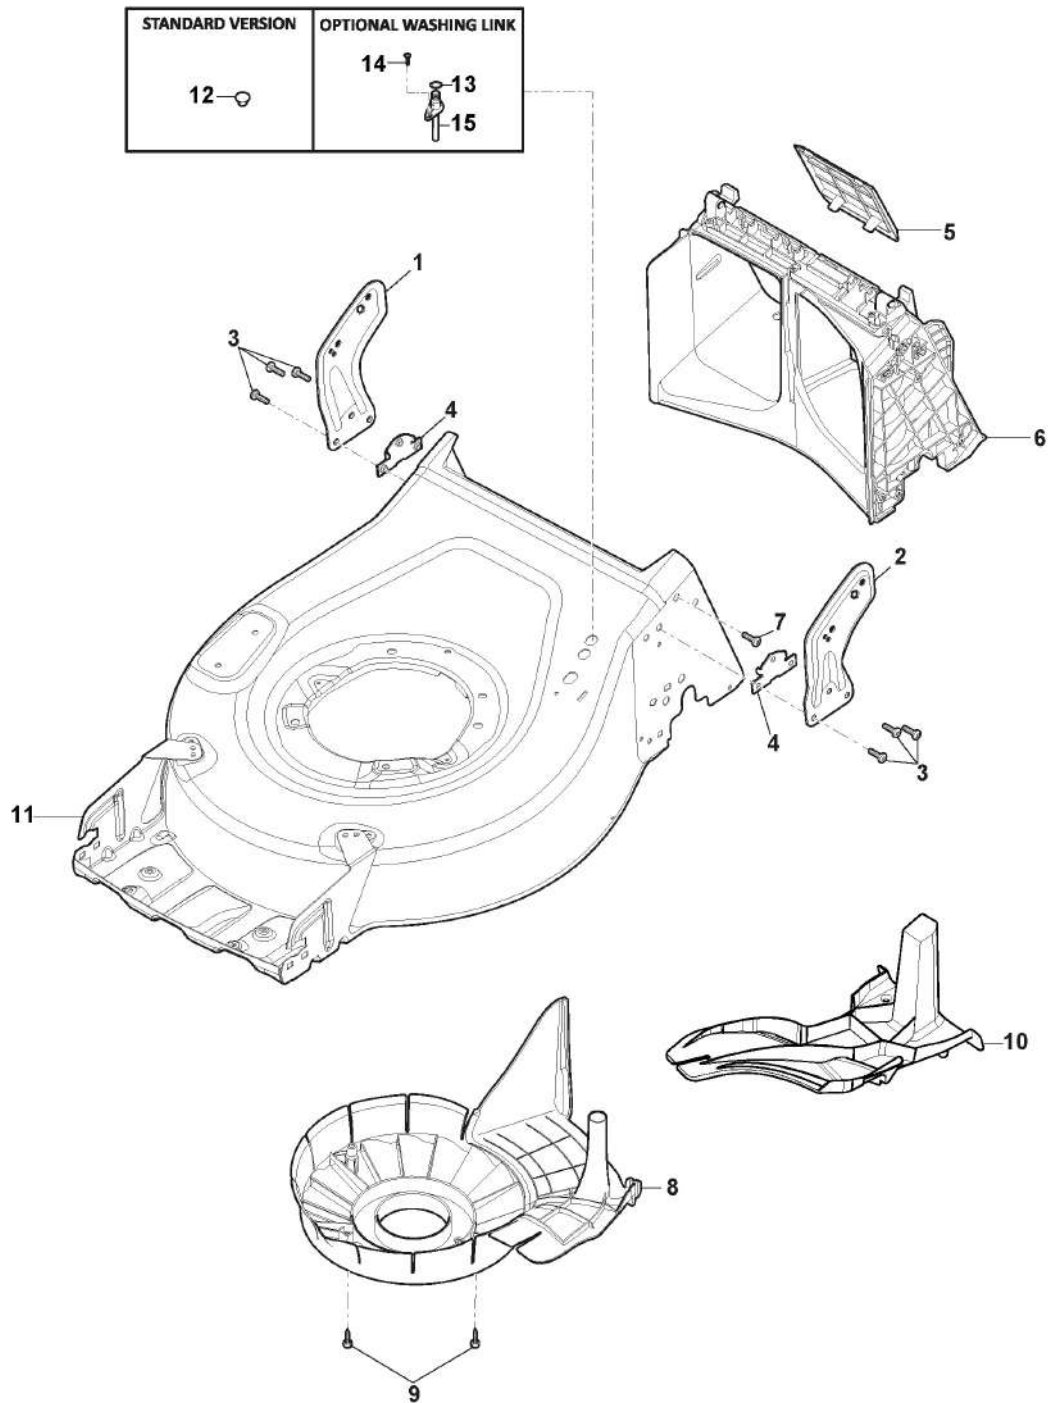

ALPINA

AL5 51 SAQ (2021)

2L0536844/A21

Spare parts list Reservdelar Repuestos Ersatzteile Pièces détachées Reserve onderdelen Catalogo ricambi

- Use ST. S.p.A. Genuine Spare Parts specified in the parts list for repair and/or replacement.
- The contents described in the parts list may change due to improvement.
- The drawings of the spare parts are only indicative And might Not represent the part in question exactly.
- The indications "right" - "left" - "front" - "rear" refer to the position of the operator when using the machine.
- When placing orders of parts for repair And/Or replacement, make sure that the illustrated parts list Is the one applying to the machine's year of manufacture, as shown on the identification plate attached to the machine.

Deck

Zn. c.	Množ.	Kód výrobku	Popis	Poznámky	From	Až do
1	1	381005195/2	Bracket-Rh	Black		
2	1	381005197/2	Bracket-Lh	Black		
3	6	112727802/0	Screw			
4	2	322545213/0	Plate			
5	1	322600310/0	Rear door	Only for Electric Start Engine with ION battery		
6	1	322108329/0	Rear Conveyor			
7	2	112728697/0	Screw			
8	1	322060250/1	Belt Protection	As Optional		
9	2	112728531/0	Screw	As Optional		
10	1	322140244/1	Mulching Deflector	As Optional		
11	1	381005618/0	Grey Deck	Side Discharge		
12	1	322820077/1	Cap			
13	1	119035000/0	Or Ring			
14	1	112728450/0	Screw			
15	1	322034002/0	Washing Connection			