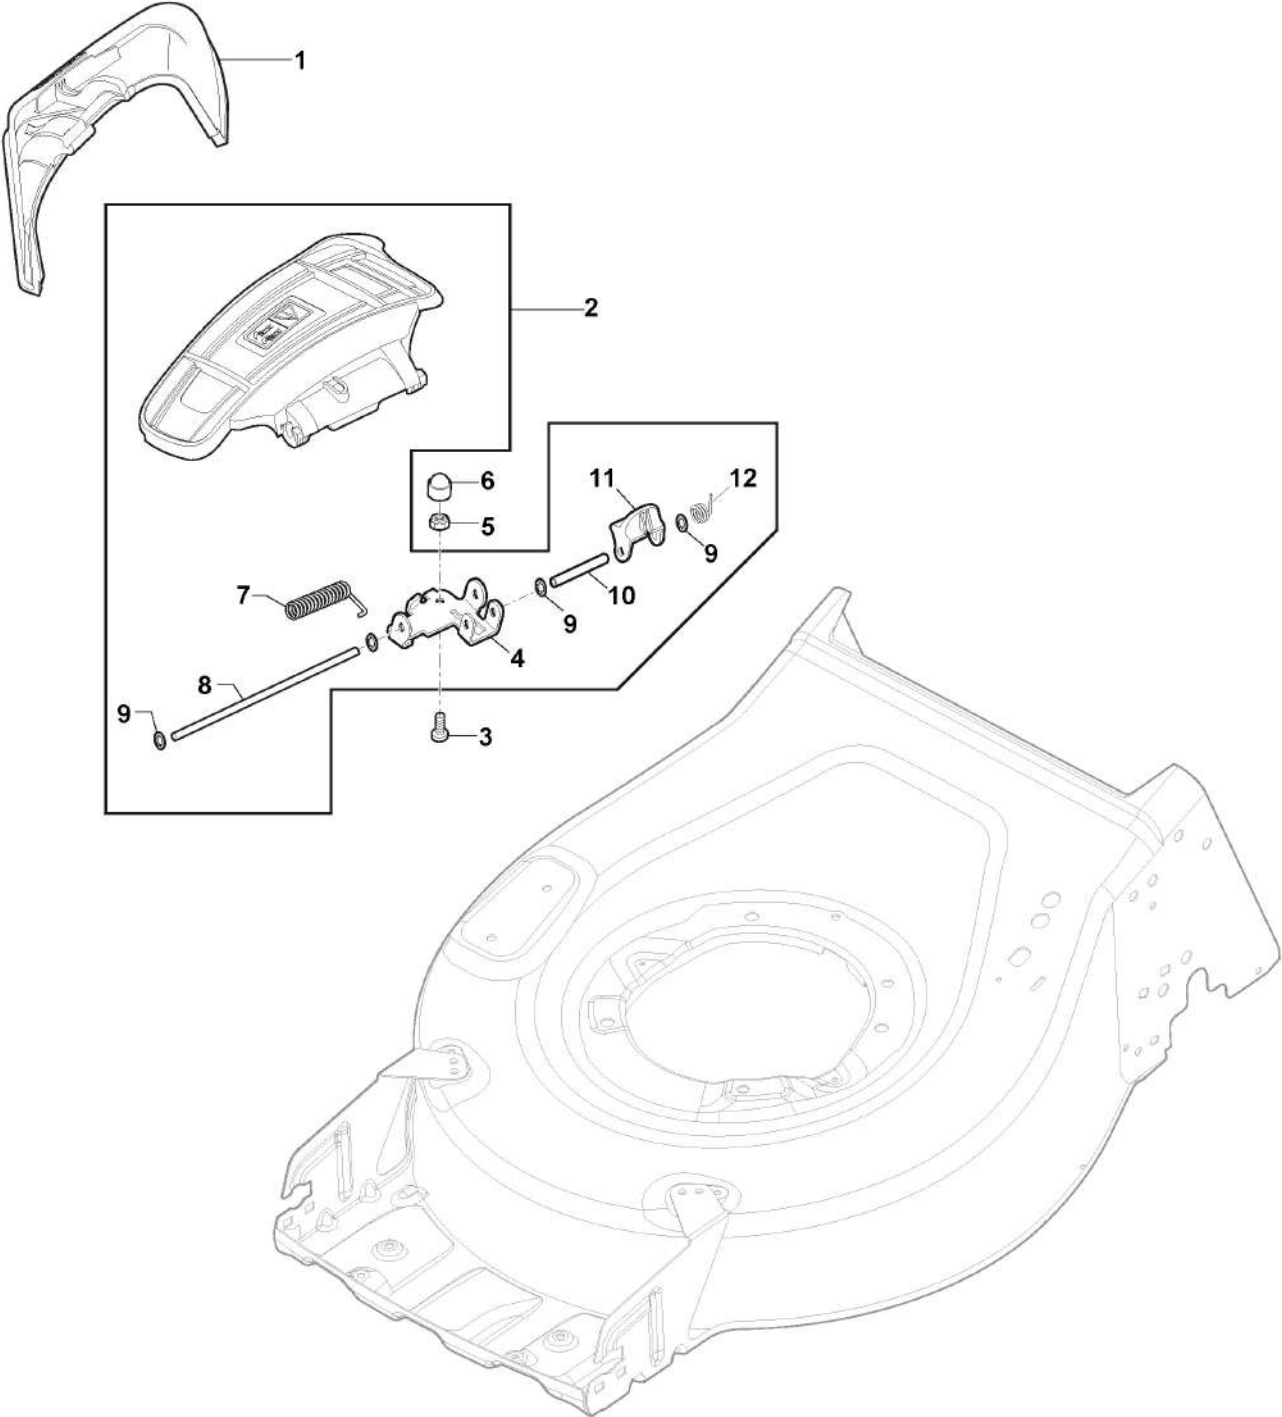

Ejection-Guard

Zn. c.	Množ.	Kód výrobku	Popis	Poznámky	From	Až do
1	1	322108309/1	Rear Conveyor Assy			
2	1	381008161/1	Stone Guard Side Discharge Assy			
3	2	112727803/0	Screw			
4	1	322806659/0	Fulcrum Pin			
5	2	112154510/0	Nut			
6	2	118203853/0	Cap			
7	1	122450456/1	Spring			
8	1	122517869/1	Pin			
9	4	112604896/0	Crown Fastener			
10	1	122517876/0	Pin			
11	1	322783013/0	Safety Button			
12	1	122450493/0	Spring