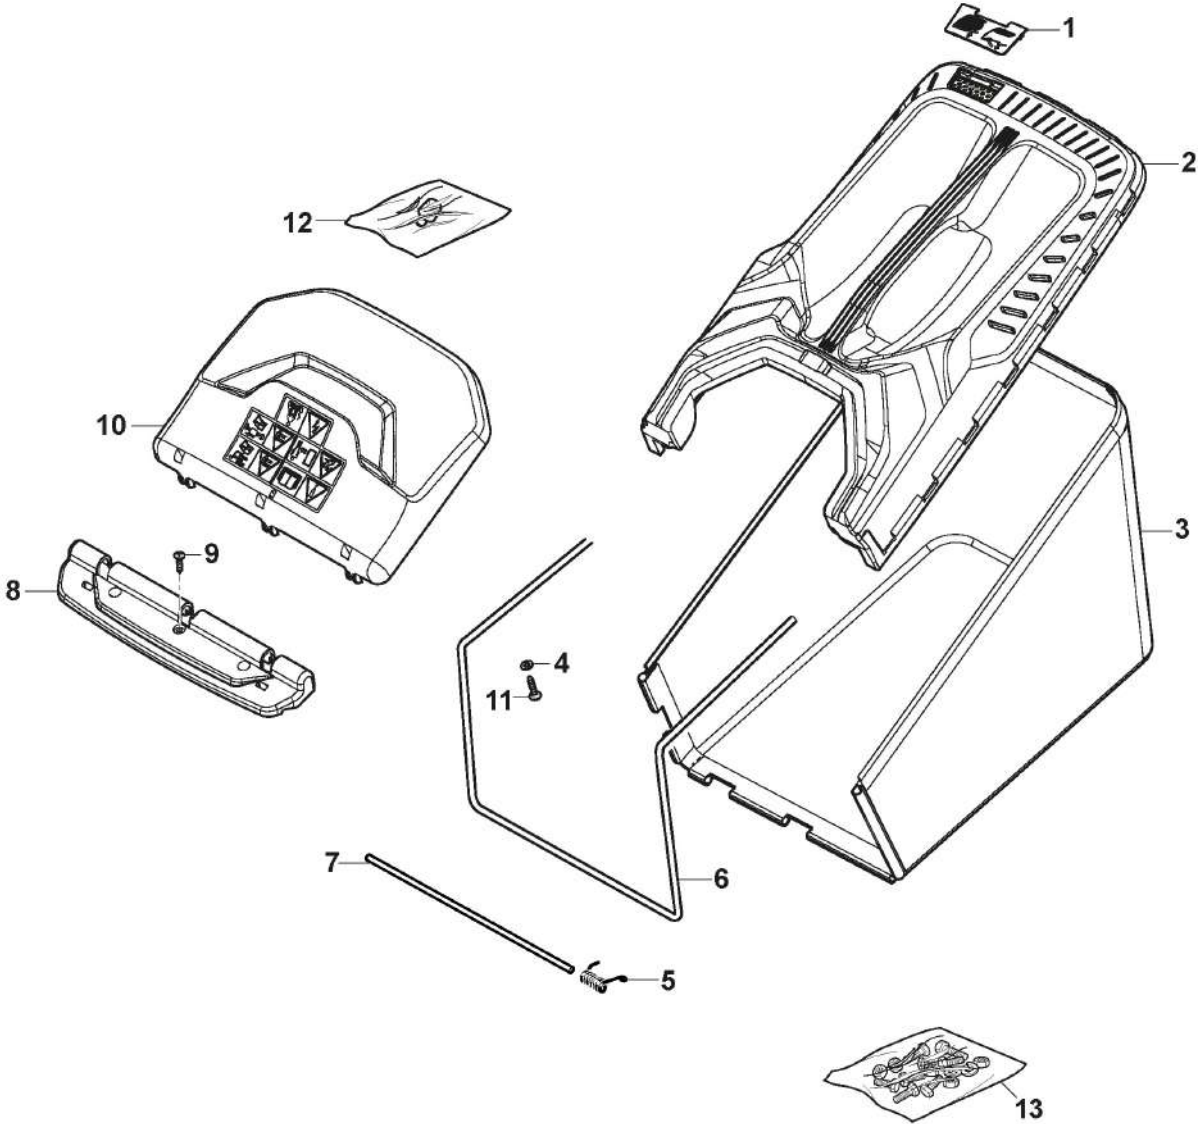

Grass-Catcher

Zn. c.	Množ.	Kód výrobku	Popis	Poznámky	From	Až do
1	1	322486497/0	Rear door	Grey		
2	1	322486496/0	Grass-Box, Upper Part	Grey		
3	1	181102422/0	Black Fabric Box	Black without Logo		
4	2	112523050/0	Washer			
5	2	122450479/0	Spring			
6	1	122608525/1	Stiffening Lower			To
6	1	122608525/2	Lower Stiffening		From 01-September-2019	
7	1	122517884/0	Pin			
8	1	322109594/0	Stone Guard Support, Black	Black		
9	1	112728697/0	Screw			
10	1	322600355/1	Stone Guard, Black	Black		
11	2	112728680/0	Screw			
12	1	381008735/0	Outfit, Plastic Pin	Only Plastic Pin - Plastic Pin is also available on the screw pocket		
13	1	381008639/0	Outfit, Screws