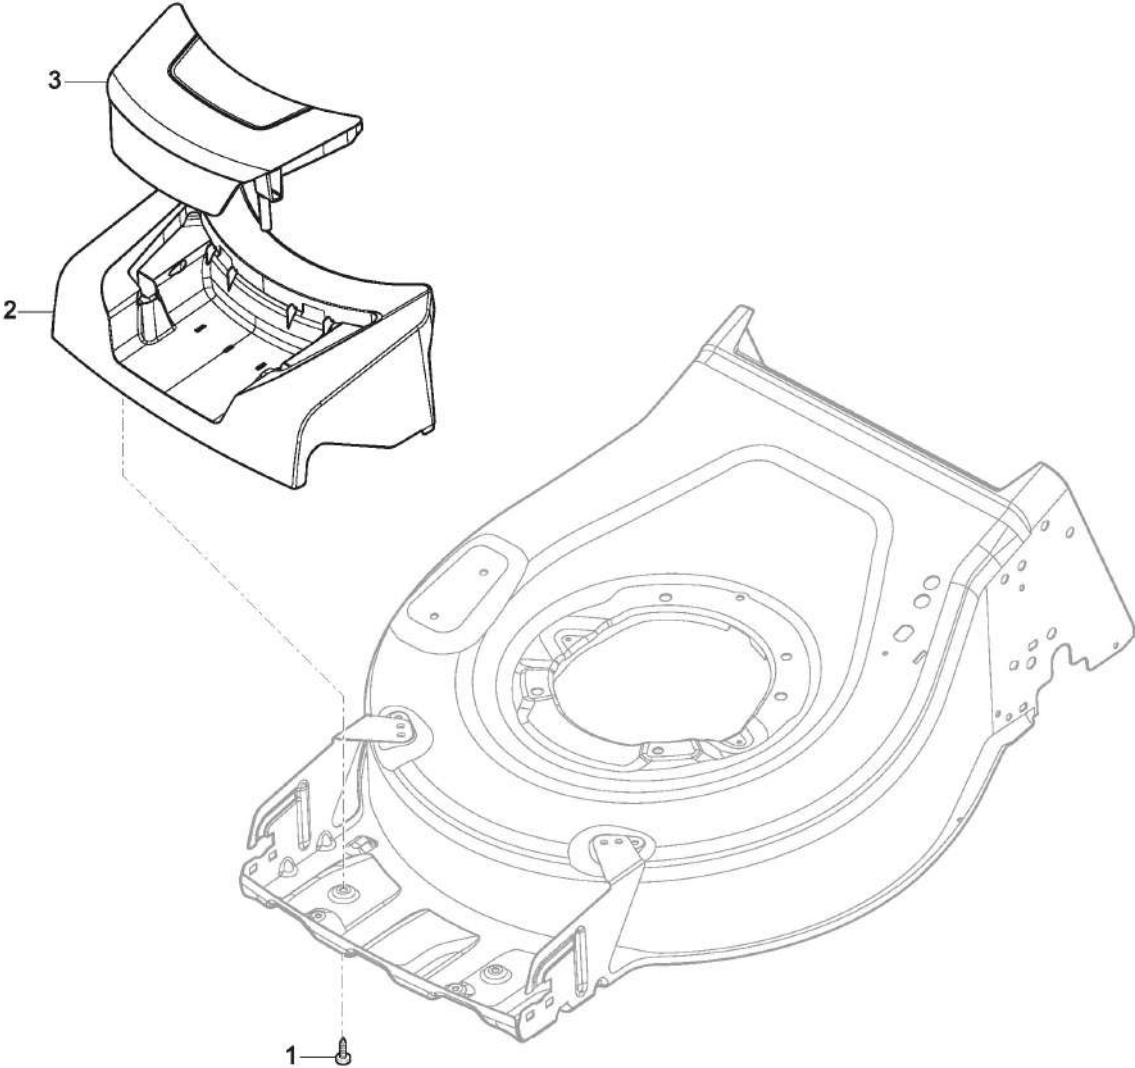

Deck

Zn. c.	Množ.	Kód výrobku	Popis	Poznámky	From	Až do
1	1	381005195/2	Bracket-Rh	Black		
2	1	381005197/2	Bracket-Lh	Black		
3	6	112727802/0	Screw			
4	2	322545213/0	Plate			
5	1	322600310/0	Rear door	Only for Electric Start Engine with ION battery		
6	1	322108329/0	Rear Conveyor			
7	2	112728697/0	Screw			
8	1	322060250/1	Belt Protection	As Optional		
9	2	112728531/0	Screw	As Optional		
10	1	322140244/1	Mulching Deflector	As Optional		
11	1	381005618/0	Grey Deck	Side Discharge		
12	1	322820077/1	Cap			
13	1	119035000/0	Or Ring			
14	1	112728450/0	Screw			
15	1	322034002/0	Washing Connection			

Height Adjusting

Zn. c.	Množ.	Kód výrobku	Popis	Poznámky	From	Až do
1	1	381302947/0	Axle, Front Wheels			
2	2	322785305/1	Support			
3	4	112728697/0	Screw			
4	1	322869735/0	Rod, Height Adjustment			
5	2	122519823/0	Pin			
6	2	112000930/0	Benzing Ring		From	
6	2	112436051/0	Plate			To
7	1	122450494/0	Spring			03-January-2021
8	1	381302849/0	Rear Wheel Axle			To S/N
8	1	381302849/1	Rear Wheel Axle		From S/N	20BA2WBH 051135
9	1	381003458/0	Wheels Rear Adj. Lever			To S/N
9	1	381003458/1	Wheels Rear Adj. Lever	with Standard Black Knob	From S/N	20BA2WBH 073718
10	1	122534131/0	Pin			
11	1	122446192/0	Spring			
12	1	112154510/0	Nut			
13	2	322785500/0	Support			
14	1	181003134/0	Gear Box			
15	1	122753000/0	Pin			
16	1	122570133/0	Right Pinion			
17	1	122570134/0	Left Pinion			
18	4	112608600/0	Seeger			
19	2	322042067/0	Bushing			
20	2	112521371/0	Washer			
22	1	1111-9296-01	Belt	Stiga Packed into 135064196/0		
22	1	135064196/0	Belt			
23	1	122430254/0	Spring			
24	1	322778473/1	Bracket			
25	2	112728699/0	Screw			
28	1	112728697/0	Screw			