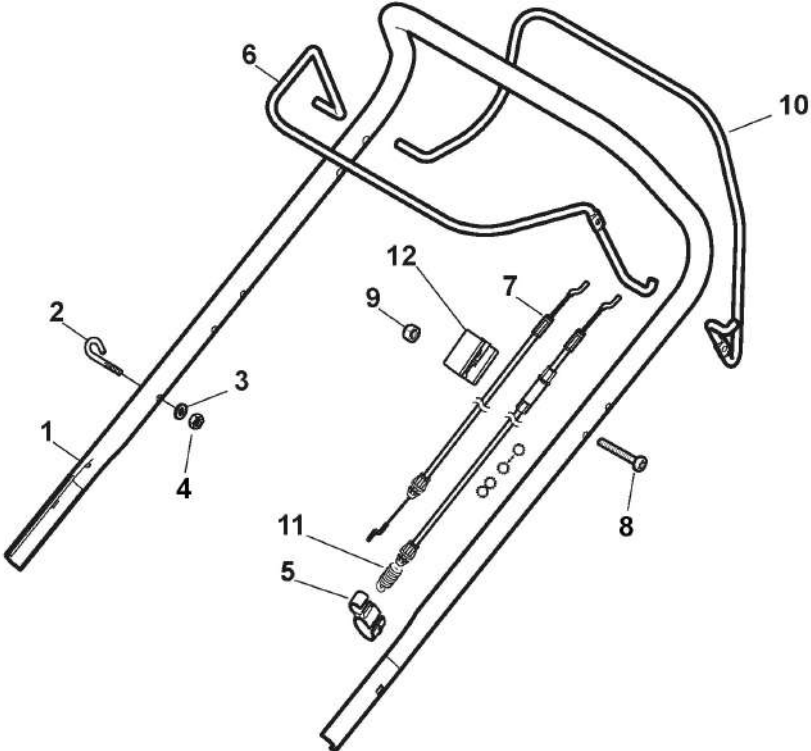

Height Adjusting

Zn. c.	Množ.	Kód výrobku	Popis	Poznámky	From	Až do
1	1	381302947/0	Axle, Front Wheels			
2	2	322785305/1	Support			
3	4	112728697/0	Screw			
4	1	322869735/0	Rod, Height Adjustment			
5	2	122519823/0	Pin			
6	2	112000930/0	Benzing Ring		From	
6	2	112436051/0	Plate			To
7	1	122450494/0	Spring			03-January-2021
8	1	381302849/0	Rear Wheel Axle			To S/N
8	1	381302849/1	Rear Wheel Axle		From S/N	20BA2WBH 051135
9	1	381003458/0	Wheels Rear Adj. Lever			To S/N
9	1	381003458/1	Wheels Rear Adj. Lever	with Standard Black Knob	From S/N	20BA2WBH 073718
10	1	122534131/0	Pin			
11	1	122446192/0	Spring			
12	1	112154510/0	Nut			
13	2	322785500/0	Support			
14	1	181003134/0	Gear Box			
15	1	122753000/0	Pin			
16	1	122570133/0	Right Pinion			
17	1	122570134/0	Left Pinion			
18	4	112608600/0	Seeger			
19	2	322042067/0	Bushing			
20	2	112521371/0	Washer			
22	1	1111-9296-01	Belt	Stiga Packed into 135064196/0		
22	1	135064196/0	Belt			
23	1	122430254/0	Spring			
24	1	322778473/1	Bracket			
25	2	112728699/0	Screw			
28	1	112728697/0	Screw			

Mask

Zn. c.	Množ.	Kód výrobku	Popis	Poznámky	From	Až do
1	2	112735410/0	Screw			
2	1	322226313/0	Mask, Black	Black		
3	1	322393780/0	Insert			

Handle, Lower Part

Zn. c.	Množ.	Kód výrobku	Popis	Poznámky	From	Až do
1	1	381006785/0	Handle Lower Part	Black		
2	2	112155000/0	Nut			
3	2	112521350/0	Washer			
4	2	112369500/0	Elastic Washer			
5	2	112760605/0	Screw			
6	1	381008691/0	Outfit, Screws	Black		
7	2	133320504/0	Fairlead	Only for Battery Models		
8	1	118390020/0	Conduit Clip	Only for Battery Models		