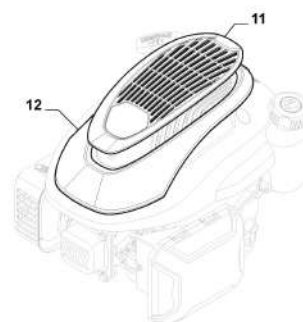

Engine, Engine Cover

Zn. c.	Množ.	Kód výrobku	Popis	Poznámky	From	Až do
1	1	118551442/0	Engine Assembled			
11	1	322055631/0	Grey Cover			
12	1	322055632/0	Hood, Yellow			
13	1	322055628/0	Grey Cover