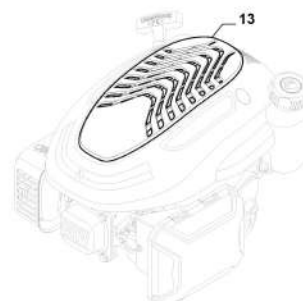

Engine, Engine Cover

Zn. c.	Množ.	Kód výrobku	Popis	Poznámky	From	Až do
1	1	118551442/0	Engine Assembled			
11	1	322055631/0	Grey Cover			
12	1	322055632/0	Hood, Yellow			
13	1	322055628/0	Grey Cover