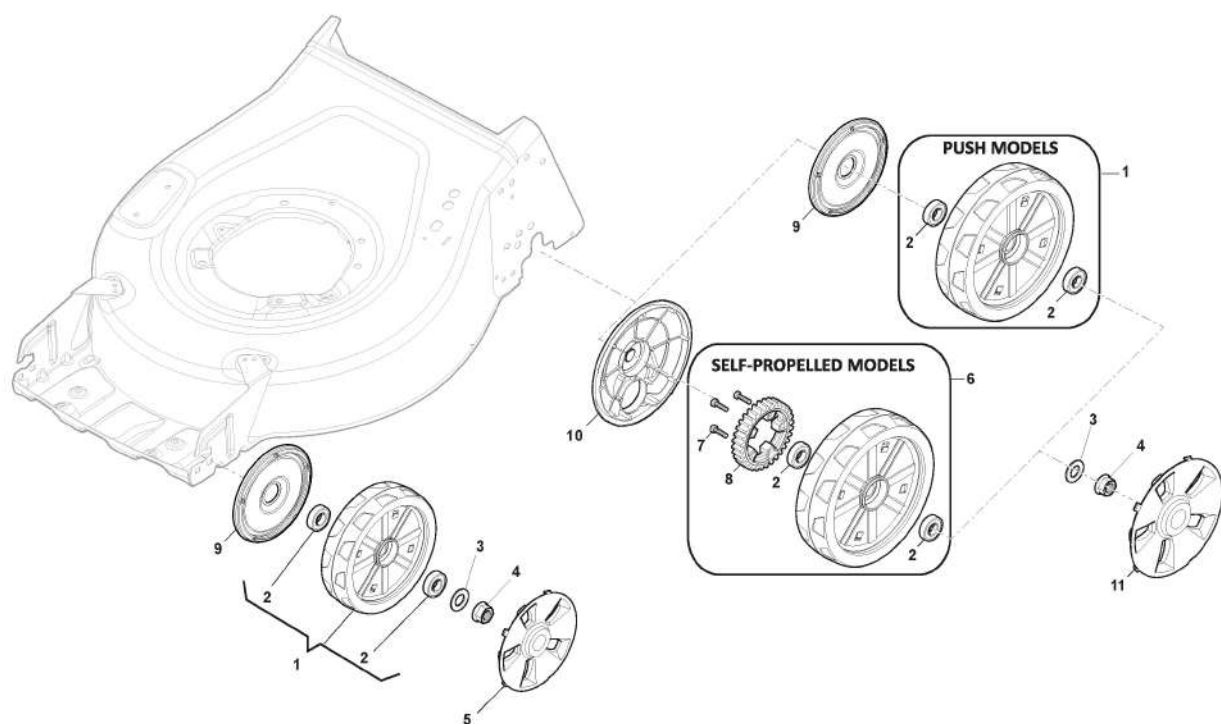

Height Adjusting

Zn. c.	Množ.	Kód výrobku	Popis	Poznámky	From	Až do
1	1	381302947/0	Axle, Front Wheels			
2	2	322785305/1	Support			
3	4	112728697/0	Screw			
4	1	322869735/0	Rod, Height Adjustment			
5	2	122519823/0	Pin			
6	2	112000930/0	Benzing Ring		From	
6	2	112436051/0	Plate			To
7	1	122450494/0	Spring			03-January-2021
8	1	381302849/0	Rear Wheel Axle			To S/N
8	1	381302849/1	Rear Wheel Axle		From S/N	20BA2WBH 051135
9	1	381003458/0	Wheels Rear Adj. Lever			To S/N
9	1	381003458/1	Wheels Rear Adj. Lever	with Standard Black Knob	From S/N	20BA2WBH 073718
10	1	122534131/0	Pin			
11	1	122446192/0	Spring			
12	1	112154510/0	Nut			
13	2	322785500/0	Support			
14	1	181003134/0	Gear Box			
15	1	122753000/0	Pin			
16	1	122570133/0	Right Pinion			
17	1	122570134/0	Left Pinion			
18	4	112608600/0	Seeger			
19	2	322042067/0	Bushing			
20	2	112521371/0	Washer			
22	1	1111-9296-01	Belt	Stiga Packed into 135064196/0		
22	1	135064196/0	Belt			
23	1	122430254/0	Spring			
24	1	322778473/1	Bracket			
25	2	112728699/0	Screw			
28	1	112728697/0	Screw			

Handle, Upper Part

Zn. c.	Množ.	Kód výrobku	Popis	Poznámky	From	Až do
1	1	381006739/2	Handle, Upper Part	Black without Sponge		
1	1	381006745/3	Handle,Black Upper Part with sponge handgrip	Black with Sponge		
2	1	122430313/0	Guide Spring	Not for IS Engine		
3	1	112521330/0	Washer	Not for IS Engine		
4	1	112154510/0	Nut	Not for IS Engine		
5	1	118390020/0	Conduit Clip			
6	1	181003363/1	Lever, Engine Brake Black	Black		
7	1	181030087/0	Cable, Thread Engine Brake			
8	1	112727783/0	Screw			
9	1	112154510/0	Nut			
10	1	181003364/0	Drive Control Lever	Black		
11	1	381030139/0	Cable Rear Drive			
12	1	322551640/0	Plate			
12	1	322551685/0	Cable Holder ø22		From S/N 20AA2WBH 066504	To S/N 20AA2WBH 066503