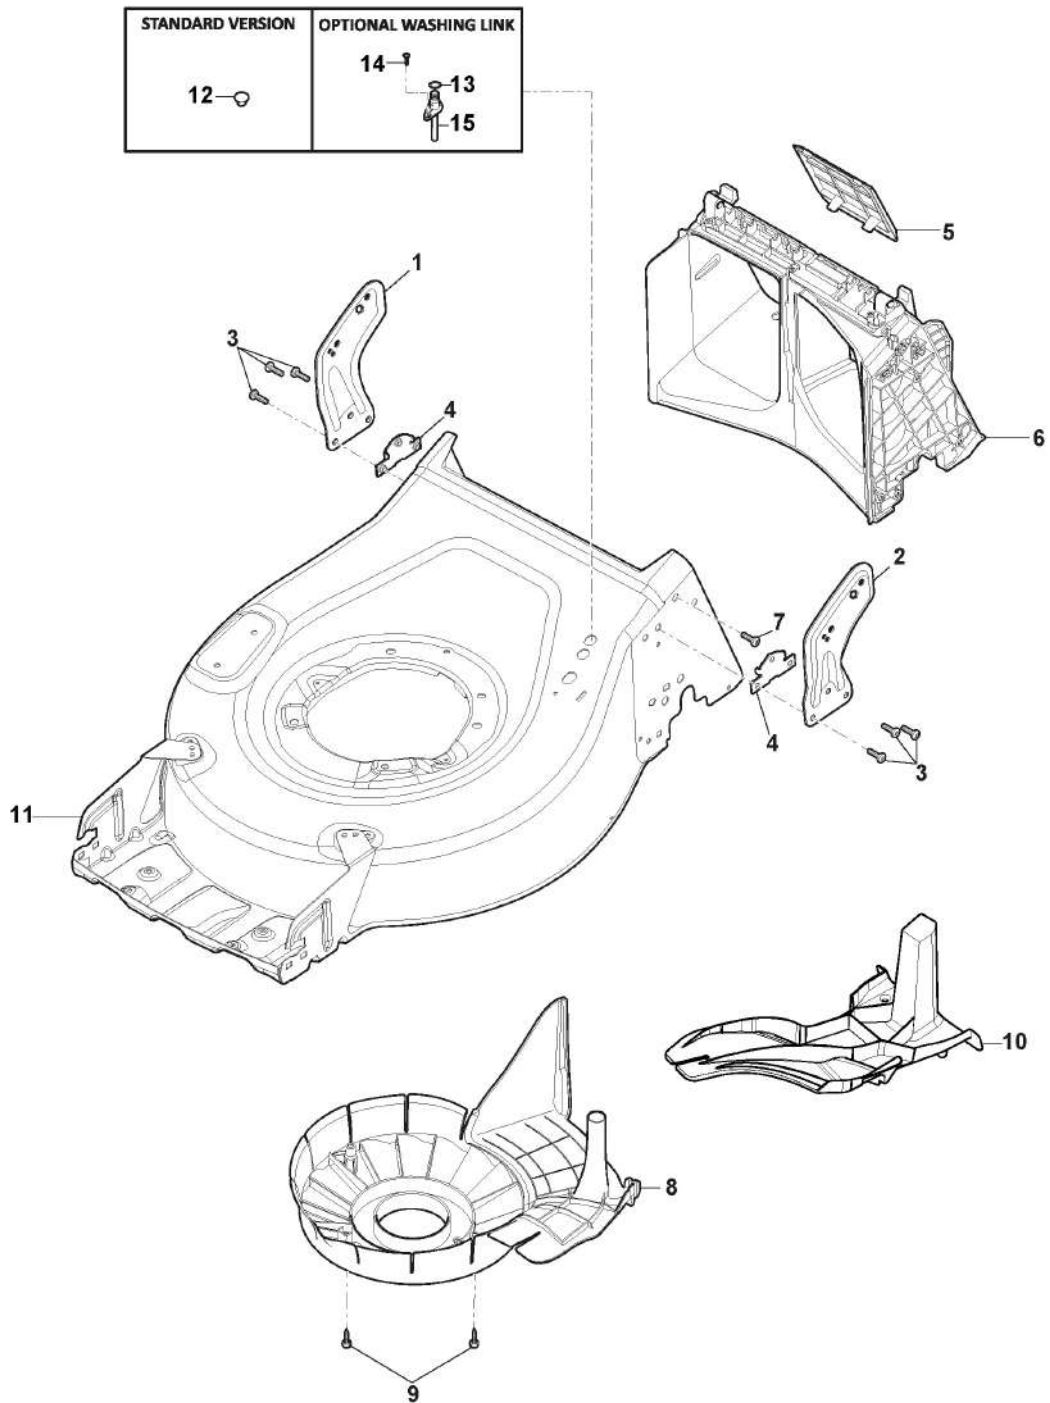

## Deck

Zn. c.	Množ.	Kód výrobku	Popis	Poznámky	From	Až do
1	1	381005195/2	Bracket-Rh	Black		
2	1	381005197/2	Bracket-Lh	Black		
3	6	112727802/0	Screw			
4	2	322545213/0	Plate			
5	1	322600310/0	Rear door	Only for Electric Start Engine with ION battery		
6	1	322108329/0	Rear Conveyor			
7	2	112728697/0	Screw			
8	1	322060242/2	Belt Protection	As Optional		
9	2	112728531/0	Screw	As Optional		
10	1	322140250/0	Mulching Deflector	As Optional		
11	1	381005027/0	Grey Deck			
12	1	322820077/1	Cap			
13	1	119035000/0	Or Ring			
14	1	112728450/0	Screw			
15	1	322034002/0	Washing Connection			