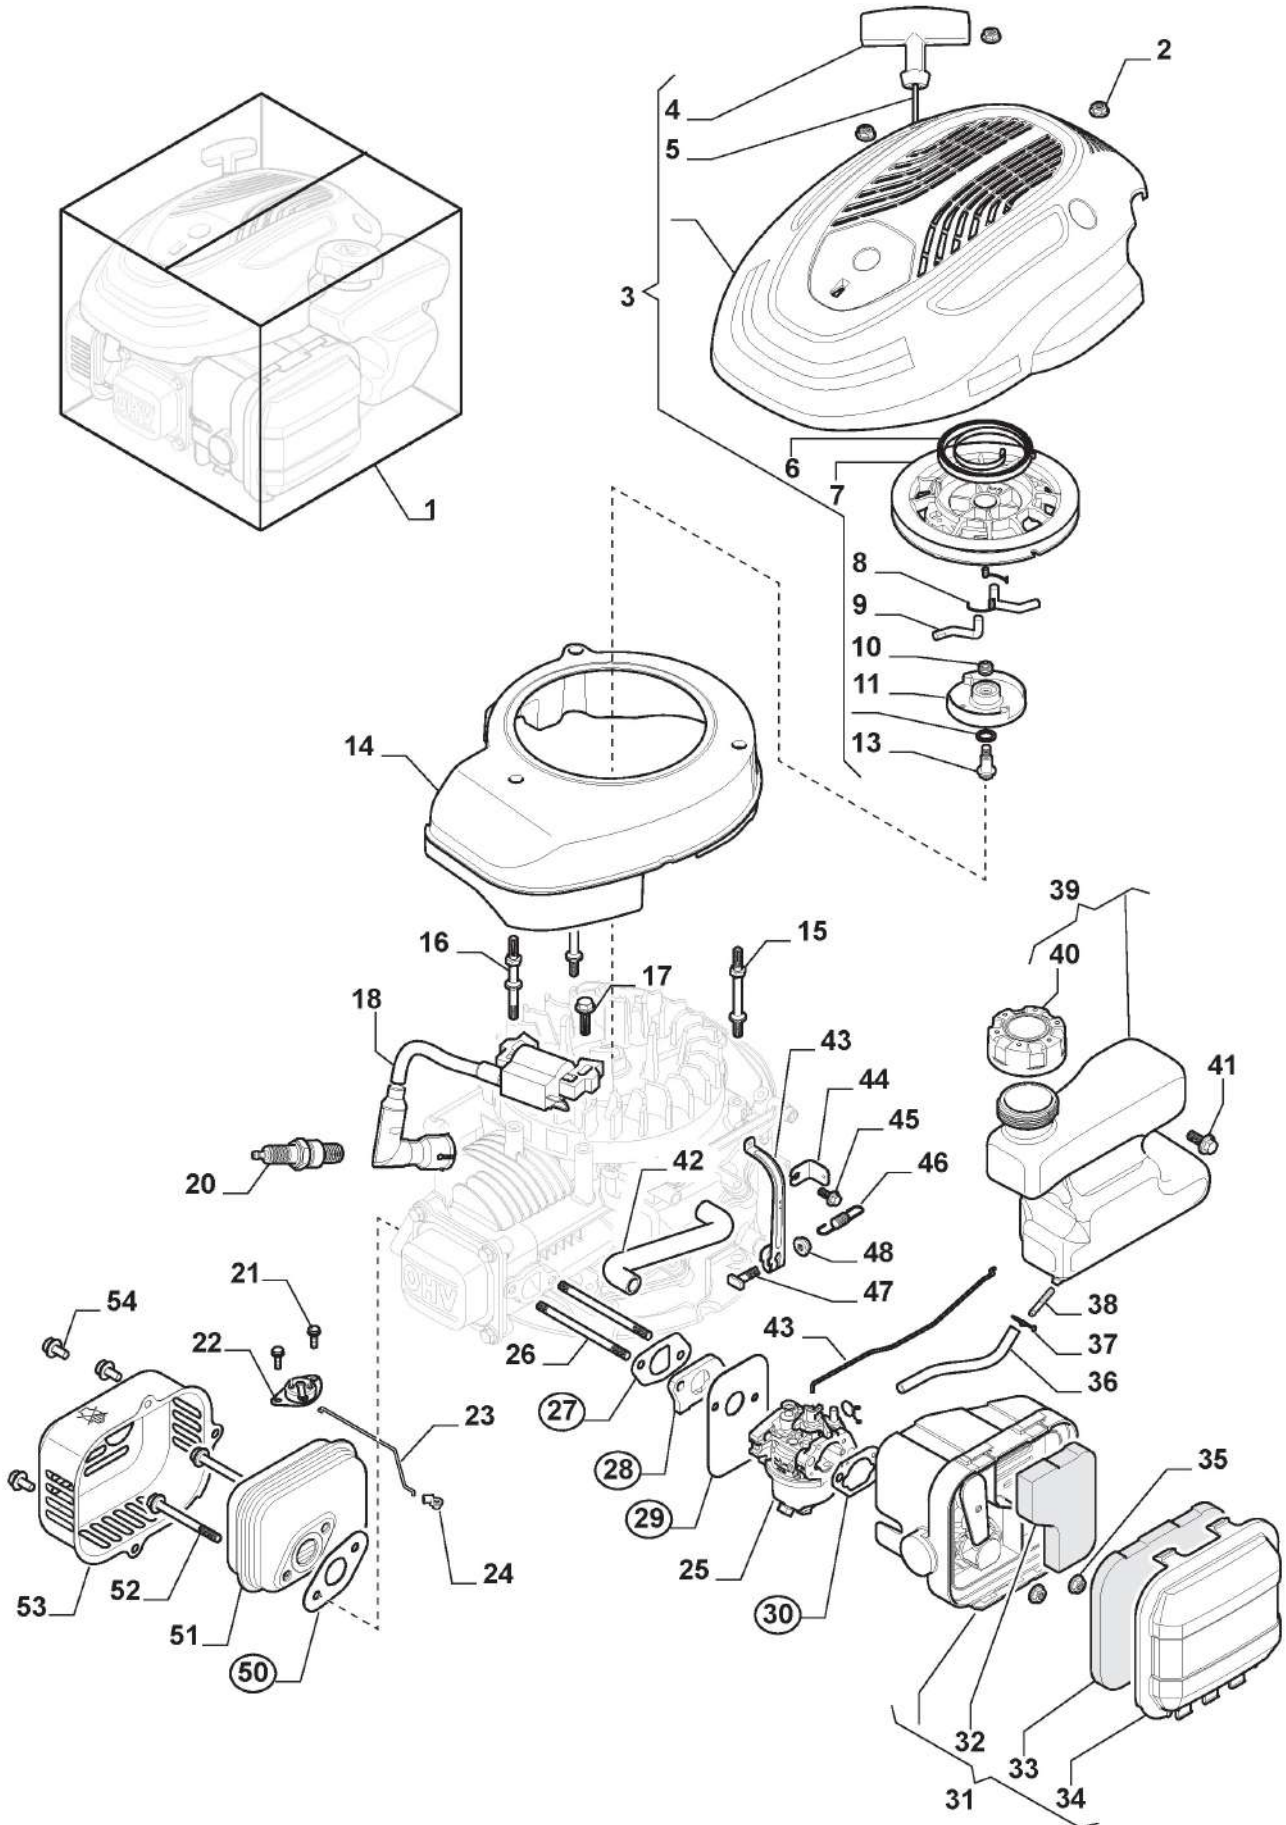

Engine - Carburettor, Tank

Zn. c.	Množ.	Kód výrobku	Popis	Poznámky	From	Až do
1	1	118550941/1	Engine Assembled			
2	3	112292102/0	Nut			
3	1	118551467/0	Starter Assy			
4	1	118551619/0	Starter Handle			
5	1	118550779/0	Starting Rope			
6	1	118551621/0	Starter Spring			
7	1	118551620/0	Starter Pulley			
8	2	118551626/0	Spring			
9	2	118551622/0	Ratchet, Starter			
10	1	118551625/0	Spring			
11	1	118551623/0	Cover			
13	1	118551624/0	Stud			
14	1	118550908/0	Air Guide			
15	2	118550907/0	Pin			
16	1	118550906/0	Pin			
17	1	112791500/0	Screw			
18	1	118551475/0	Electronic Coil			
20	1	9400-0244-00	Spark Plug			
21	2	112789000/0	Screw			
22	1	118551456/0	Choke Control			
23	1	118551459/0	Control Rod			
24	1	118551352/0	Retainer			
25	1	118551451/1	Carburettor			
26	2	118550930/0	Stud Bolt			
27	1	118550929/0	Gasket			
28	1	118550928/0	Insulator, Carburettor			
29	1	118550927/0	Gasket			
30	1	118550924/0	Gasket			
31	1	118551461/0	Air Cleaner Assy			
32	1	118550946/0	Air Filter			
33	1	118550945/0	Air Filter			
34	1	118550944/0	Air Cleaner Cover			
35	2	112292102/0	Nut			
36	1	118551481/0	Fuel Pipe			
37	2	118550918/0	Pipe Clip			
38	1	118550314/0	Fuel Filter			
39	1	118551454/0	Tank			
40	1	118550943/0	Fuel Cap			
41	2	112792099/0	Screw			
42	1	118550920/0	Breather Fuel Pipe			
43	1	118550933/0	Arm Governor			
44	1	118550931/0	Plate			
45	1	112789000/0	Screw			
46	1	118550932/0	Spring			
47	1	118550805/0	Screw			
48	1	118550806/0	Nut			
49	1	118550925/0	Governor Link			
50	1	118550898/0	Gasket, Muffler