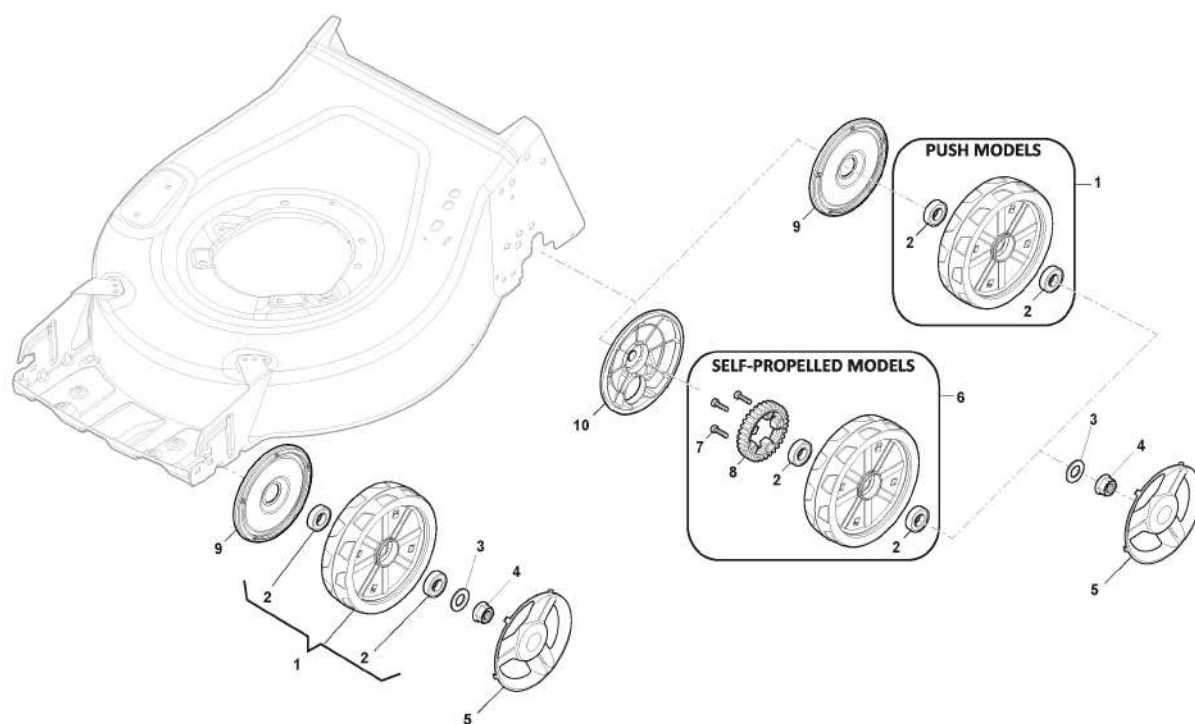

Wheel and Hub Cap

Zn. c.	Množ.	Kód výrobku	Popis	Poznámky	From	Až do
1	4	381007483/1	Wheel			To S/N 19JA2WBH 009252
1	4	381007483/2	Wheel Ø 200		From S/N 19JA2WBH	
2	8	119216035/0	Bearing			
3	4	112521350/0	Washer			
4	4	112155000/0	Nut			
5	4	322110643/0	Hub Cap Grey	Grey		
6	2	381007484/2	Wheel Ø 200			
7	6	112728706/0	Screw			
8	2	322120114/0	Wheels Crown	Only for Self Propelled Models		
9	4	322600145/0	Protection, Wheel	As Optional (4 for TS - 2 for TR)		
10	2	322600239/0	Protection, Wheel	Only for Self Propelled Models