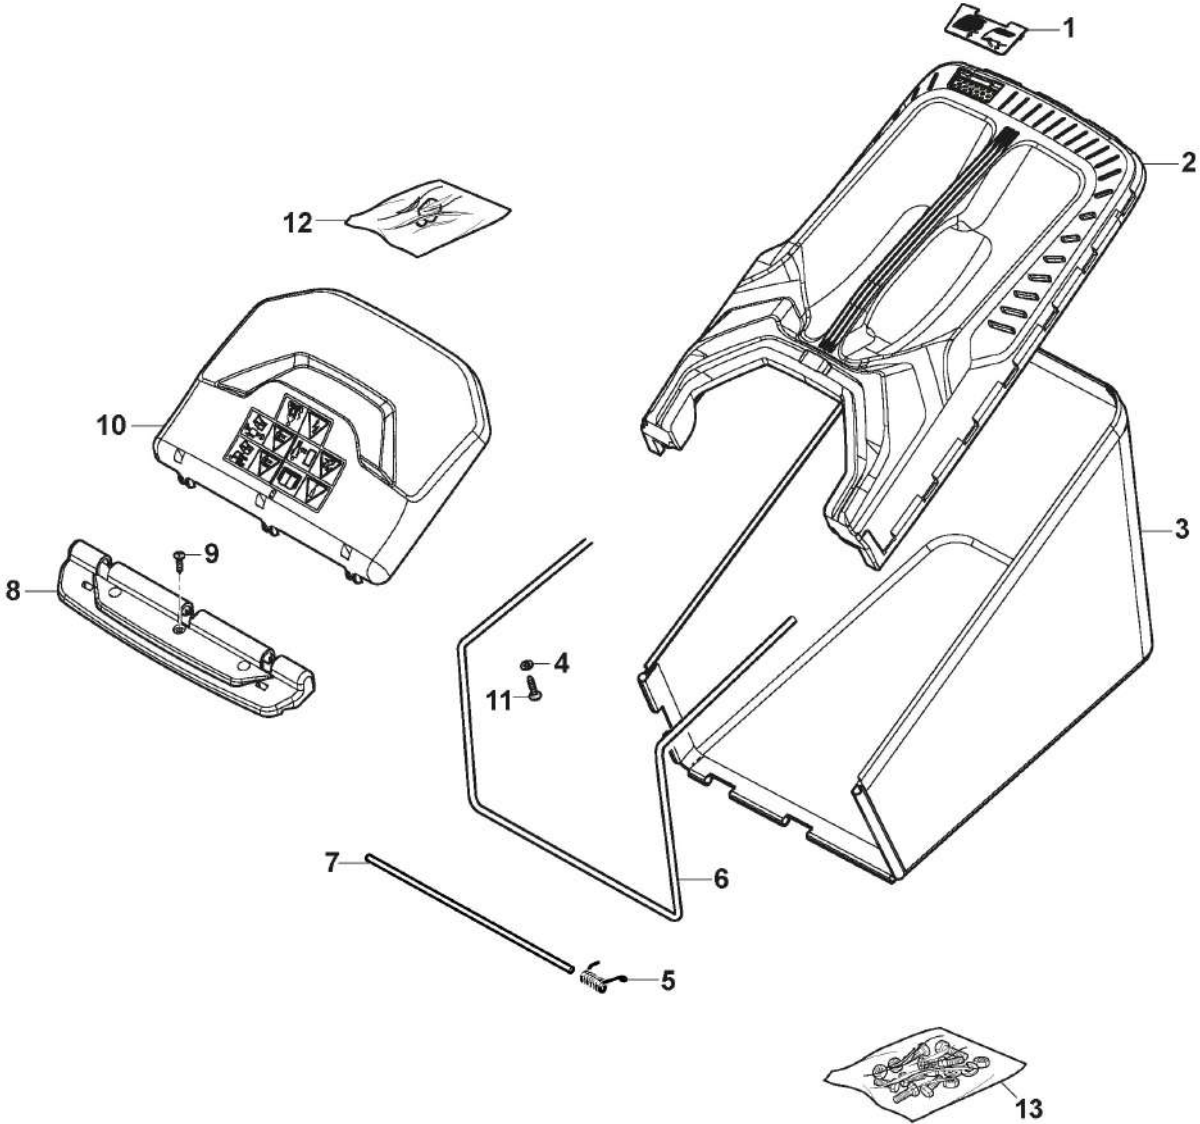

## Handle, Upper Part

Zn. c.	Množ.	Kód výrobku	Popis	Poznámky	From	Až do
1	1	381006739/2	Handle, Upper Part	Black without Sponge		
1	1	381006745/3	Handle, Black Upper Part with sponge handgrip	Black with Sponge		
2	1	122430313/0	Guide Spring	Not for IS Engine		
3	1	112521330/0	Washer	Not for IS Engine		
4	1	112154510/0	Nut	Not for IS Engine		
5	1	118390020/0	Conduit Clip			
6	1	181003363/1	Lever, Engine Brake Black	Black		
7	1	181030054/0	Cable, Thread Engine Brake			
8	1	112727783/0	Screw			
9	1	112154510/0	Nut			
10	1	181003364/0	Drive Control Lever	Black		
11	1	381030139/0	Cable Rear Drive			
12	1	322551640/0	Plate			
12	1	322551685/0	Cable Holder ø22		From S/N 20AA2WBH 066504	To S/N 20AA2WBH 066503

## Wheel and Hub Cap

Zn. c.	Množ.	Kód výrobku	Popis	Poznámky	From	Až do
1	4	381007483/1	Wheel			To S/N 19JA2WBH 009252
1	4	381007483/2	Wheel Ø 200		From S/N 19JA2WBH	
2	8	119216035/0	Bearing			
3	4	112521350/0	Washer			
4	4	112155000/0	Nut			
5	4	322110643/0	Hub Cap Grey	Grey		
6	2	381007484/2	Wheel Ø 200			
7	6	112728706/0	Screw			
8	2	322120114/0	Wheels Crown	Only for Self Propelled Models		
9	4	322600145/0	Protection, Wheel	As Optional (4 for TS - 2 for TR)		
10	2	322600239/0	Protection, Wheel	Only for Self Propelled Models		

## Blade

Zn. c.	Množ.	Kód výrobku	Popis	Poznámky	From	Až do
1	3	112735108/1	Screw			
2	1	1111-9120-01	Blade Holder	Stiga Packed into 122465607/4		
2	1	122465607/4	Hub With Pulley, Crankshaft Ø 22.2			
3	1	1111-9121-02	Blade	Stiga Packed into 181004346/3		
3	1	181004346/3	Blade			
4	1	122160400/0	Elastic Disc			
5	1	112523080/0	Washer			
6	1	112735698/0	Screw			
7	1	112139100/0	Key			