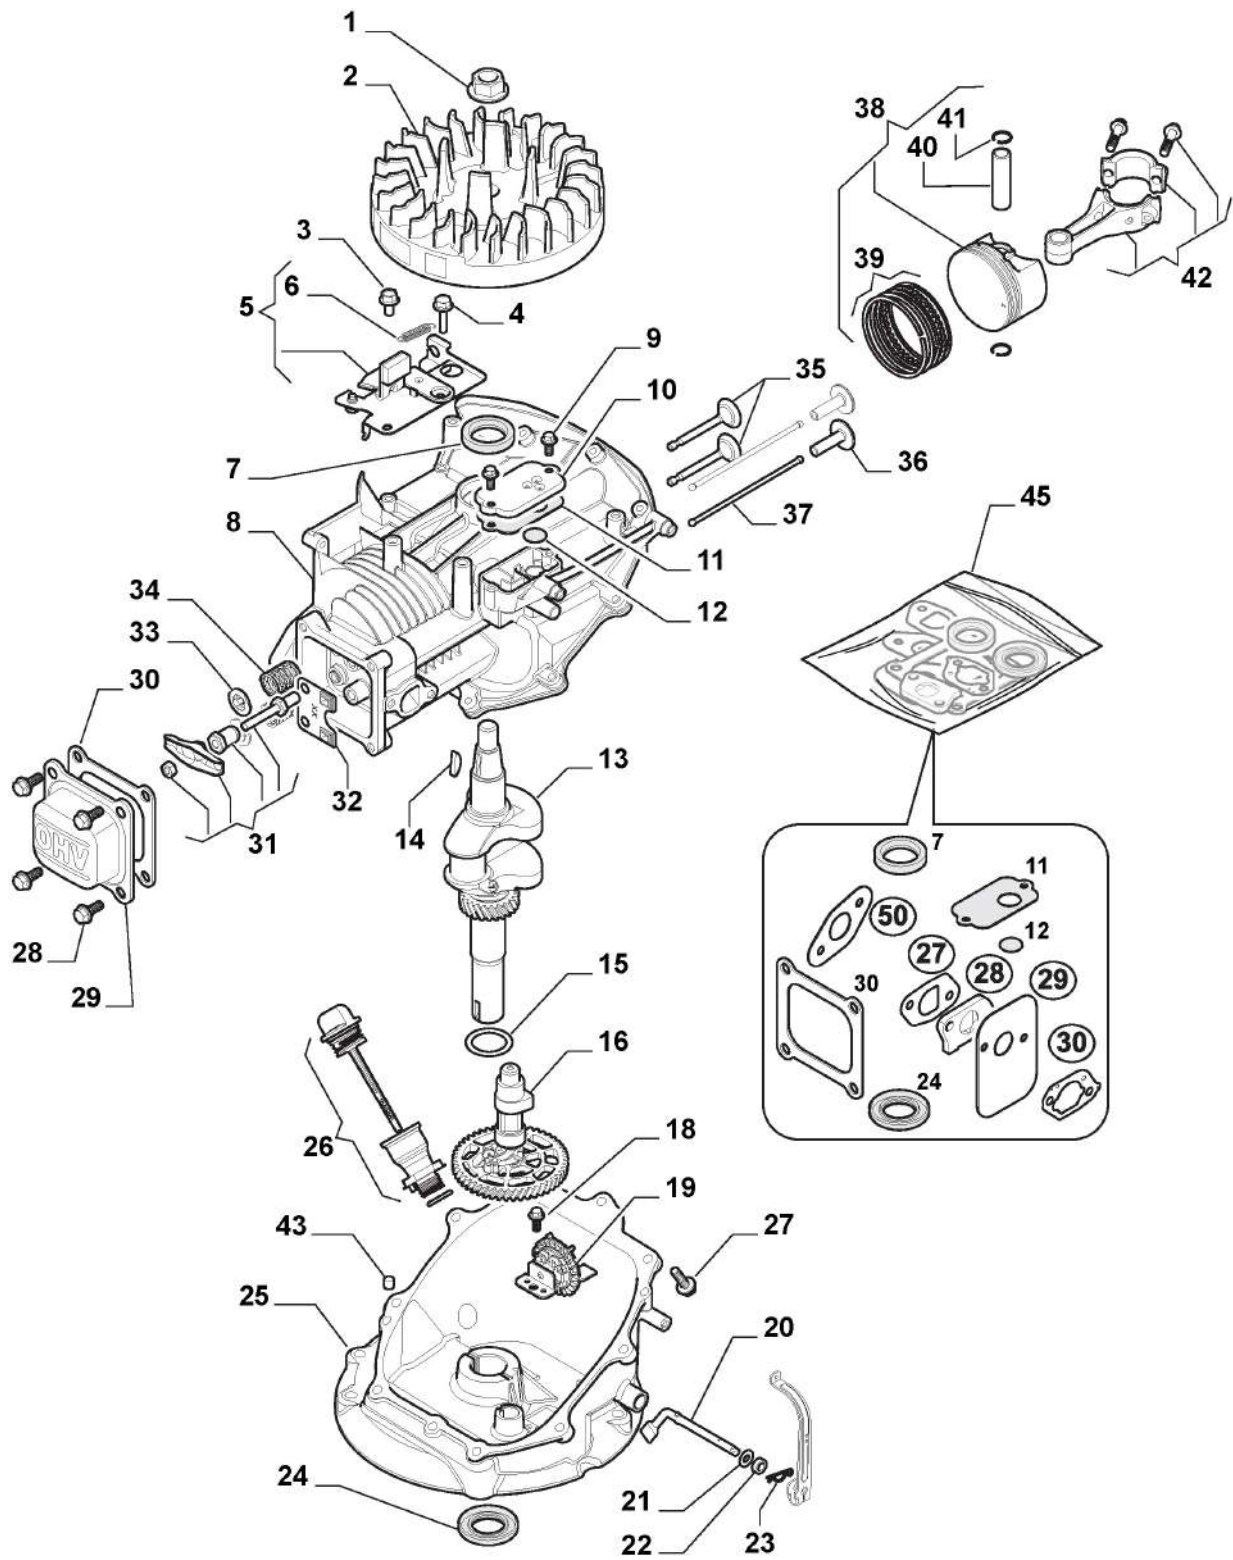

Engine - Piston, Crankshaft

Zn. c.	Množ.	Kód výrobku	Popis	Poznámky	From	Až do
1	1	118550336/0	Nut			
2	1	118550905/0	Flywheel Ass.Y			
3	1	118551277/0	Bolt			
4	1	112791500/0	Screw			
5	1	118551483/0	Flywheel Brake/Stop Switch Assy			
6	1	118550911/0	Spring			
7	1	118550300/0	Oil Seal			
9	2	112789000/0	Screw			
10	1	118550904/0	Cover			
11	1	118550903/0	Gasket, Breath Groove			
12	1	118550902/0	Valve			
13	1	118551447/0	Crankshaft			
14	1	118550288/0	Woodruff Key			
15	1	118550283/0	Washer			
16	1	118550890/0	Camshaft Assy			
18	1	112789000/0	Screw			
19	1	118550888/0	Speed Governor Assy			
20	1	118550936/0	Shaft, Governor Arm			
21	1	118550666/0	Washer			
22	1	118550935/0	Oil Seal			
23	1	118550856/0	Cotter Pin			
24	1	118550379/0	Oil Seal			
25	1	118551209/0	Cae Cover			
26	1	118550887/0	Tank Cap			
27	10	112791500/0	Screw			
28	4	118551276/0	Bolt			
29	1	118550891/0	Cover Comp., Head			
30	1	118550892/0	Packing Head Cover			
31	2	118550893/0	Valve Arm Set			
32	1	118550894/0	Plate			
33	2	118550895/0	Retainer			
34	2	118550896/0	Spring			
35	1	118550910/0	Valve Assy, Intake + Exhaust			
36	2	118550291/0	Valve Lifter Assy			
37	2	118550912/0	Push Rod			
38	1	118551482/0	Piston			
39	1	118551445/0	Piston, Ring Set			
40	1	118550915/0	Piston Pin			
41	2	118550914/0	Washer, Piston Pin			
42	1	118550916/0	Connecting Rod Assy			
43	2	118551223/0	Dowel			
45	1	118550940/0	Engine Gasket Set