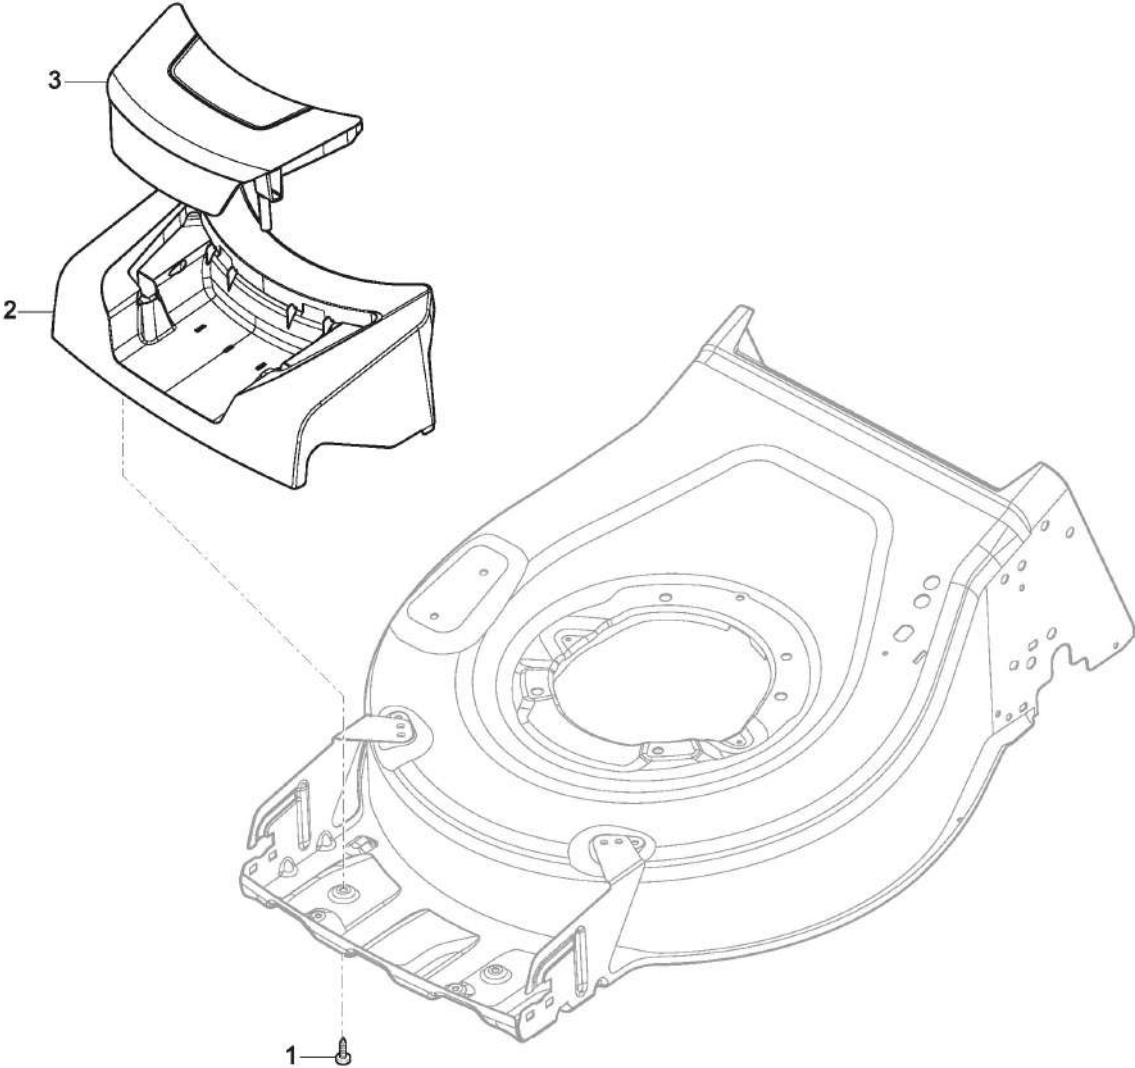

## Deck

Zn. c.	Množ.	Kód výrobku	Popis	Poznámky	From	Až do
1	1	381005195/2	Bracket-Rh	Black		
2	1	381005197/2	Bracket-Lh	Black		
3	6	112727802/0	Screw			
4	2	322545213/0	Plate			
5	1	322600310/0	Rear door	Only for Electric Start Engine with ION battery		
6	1	322108329/0	Rear Conveyor			
7	2	112728697/0	Screw			
8	1	322060242/2	Belt Protection	As Optional		
9	2	112728531/0	Screw	As Optional		
10	1	322140250/0	Mulching Deflector	As Optional		
11	1	381005027/0	Grey Deck			
12	1	322820077/1	Cap			
13	1	119035000/0	Or Ring			
14	1	112728450/0	Screw			
15	1	322034002/0	Washing Connection			

## Height Adjusting

Zn. c.	Množ.	Kód výrobku	Popis	Poznámky	From	Až do
1	1	381302935/0	Axle, Front Wheels			To S/N 20BA2WBH 045270
1	1	381302935/1	Axle, Front Wheels		From S/N 0281012511	
2	2	322785305/1	Support			
3	4	112728697/0	Screw			
4	1	322869733/0	Rod, Height Adjustment			To S/N 20BA2WBH 048299
4	1	322869733/1	Rod, Height Adjustment		From S/N 0281012511	
5	2	122519823/0	Pin			
6	2	112000930/0	Benzing Ring		From 0120000000	
6	2	112436051/0	Plate			To 03-January- 2021
7	1	122446193/0	Spring			
8	1	381302851/0	Rear Wheel Axle			To S/N 20BA2WBH 045270
8	1	381302851/1	Rear Wheel Axle		From S/N 0281012511	
9	1	381003356/0	Wheels Rear Adj. Lever			To S/N 20BA2WBH 076280
9	1	381003356/1	Wheels Rear Adj. Lever		From S/N 0281012511	
10	1	122534131/0	Pin			
11	1	122446192/0	Spring			
12	1	112154510/0	Nut			
13	2	322785500/0	Support			
14	1	181003134/0	Gear Box			
15	1	122753000/0	Pin			
16	1	122570110/1	Pinion Right			
17	1	122570120/1	Pinion Left			
18	4	112608600/0	Seeger			
19	2	322042066/0	Bushing			
20	2	112521371/0	Washer			
22	1	1111-9123-01	Drive Belt	Stiga Packed into 135063800/0		
22	1	135063800/0	Trapezoidal Belt			
23	1	122430254/0	Spring			
24	1	322778473/1	Bracket			
25	2	112728699/0	Screw			