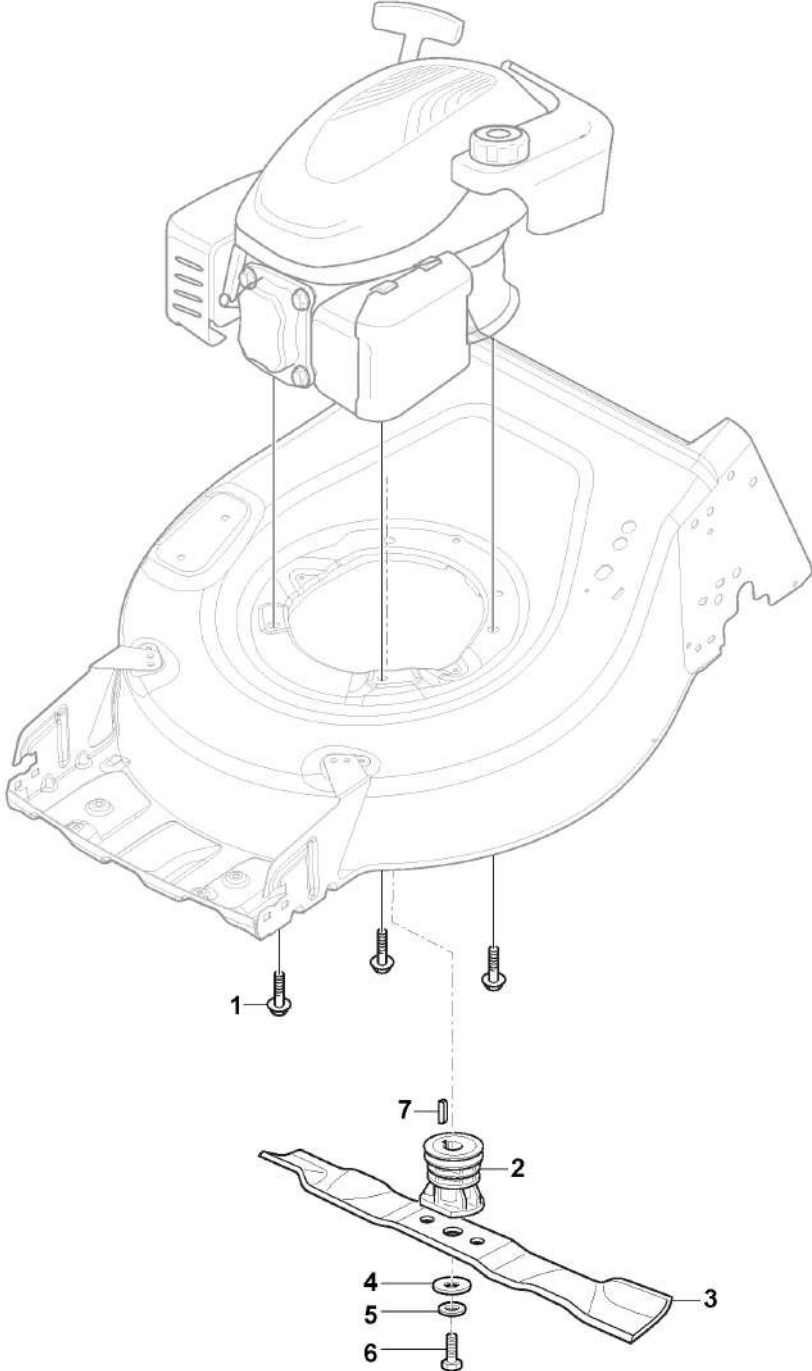

## Handle, Lower Part

Zn. c.	Množ.	Kód výrobku	Popis	Poznámky	From	Až do
1	1	381006737/0	Handle Lower Part	Black		
2	2	112155000/0	Nut			
3	2	112521350/0	Washer			
4	2	112369500/0	Elastic Washer			
5	2	112760605/0	Screw			
6	1	381008691/0	Outfit, Screws	Black		
7	2	133320504/0	Fairlead	Only for Battery Models		
8	1	118390020/0	Conduit Clip	Only for Battery Models		

## Handle, Upper Part

Zn. c.	Množ.	Kód výrobku	Popis	Poznámky	From	Až do
1	1	381006739/2	Handle, Upper Part	Black without Sponge		
1	1	381006745/3	Handle, Black Upper Part with sponge handgrip	Black with Sponge		
2	1	122430313/0	Guide Spring	Not for IS Engine		
3	1	112521330/0	Washer	Not for IS Engine		
4	1	112154510/0	Nut	Not for IS Engine		
5	1	118390020/0	Conduit Clip			
6	1	181003363/1	Lever, Engine Brake Black	Black		
7	1	181030054/0	Cable, Thread Engine Brake			
8	1	112727783/0	Screw			
9	1	112154510/0	Nut			
10	1	181003364/0	Drive Control Lever	Black		
11	1	381030139/0	Cable Rear Drive			
12	1	322551640/0	Plate			
12	1	322551685/0	Cable Holder ø22		From S/N 20AA2WBH 066504	To S/N 20AA2WBH 066503

## Wheel and Hub Cap

Zn. c.	Množ.	Kód výrobku	Popis	Poznámky	From	Až do
1	4	381007483/1	Wheel			To S/N 19JA2WBH 009252
1	4	381007483/2	Wheel Ø 200		From S/N 19JA2WBH	
2	8	119216035/0	Bearing			
3	4	112521350/0	Washer			
4	4	112155000/0	Nut			
5	4	322110643/0	Hub Cap Grey	Grey		
6	2	381007484/2	Wheel Ø 200			
7	6	112728706/0	Screw			
8	2	322120114/0	Wheels Crown	Only for Self Propelled Models		
9	4	322600145/0	Protection, Wheel	As Optional (4 for TS - 2 for TR)		
10	2	322600239/0	Protection, Wheel	Only for Self Propelled Models		