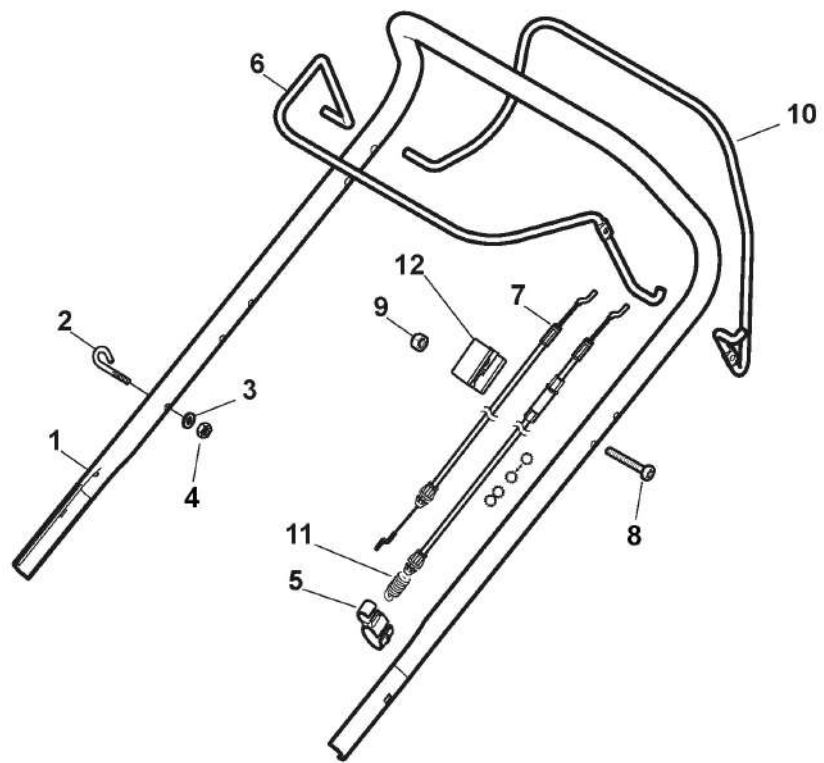

## Height Adjusting

Zn. c.	Množ.	Kód výrobku	Popis	Poznámky	From	Až do
1	1	381302935/0	Axle, Front Wheels			To S/N 20BA2WBH 045270
1	1	381302935/1	Axle, Front Wheels		From S/N 0281012511	
2	2	322785305/1	Support			
3	4	112728697/0	Screw			
4	1	322869733/0	Rod, Height Adjustment			To S/N 20BA2WBH 048299
4	1	322869733/1	Rod, Height Adjustment		From S/N 0281012511	
5	2	122519823/0	Pin			
6	2	112000930/0	Benzing Ring		From 0120000000	
6	2	112436051/0	Plate			To 03-January- 2021
7	1	122446193/0	Spring			
8	1	381302851/0	Rear Wheel Axle			To S/N 20BA2WBH 045270
8	1	381302851/1	Rear Wheel Axle		From S/N 0281012511	
9	1	381003356/0	Wheels Rear Adj. Lever			To S/N 20BA2WBH 076280
9	1	381003356/1	Wheels Rear Adj. Lever		From S/N 0281012511	
10	1	122534131/0	Pin			
11	1	122446192/0	Spring			
12	1	112154510/0	Nut			
13	2	322785500/0	Support			
14	1	181003134/0	Gear Box			
15	1	122753000/0	Pin			
16	1	122570110/1	Pinion Right			
17	1	122570120/1	Pinion Left			
18	4	112608600/0	Seeger			
19	2	322042066/0	Bushing			
20	2	112521371/0	Washer			
22	1	1111-9123-01	Drive Belt	Stiga Packed into 135063800/0		
22	1	135063800/0	Trapezoidal Belt			
23	1	122430254/0	Spring			
24	1	322778473/1	Bracket			
25	2	112728699/0	Screw			

## Handle, Lower Part

Zn. c.	Množ.	Kód výrobku	Popis	Poznámky	From	Až do
1	1	381006737/0	Handle Lower Part	Black		
2	2	112155000/0	Nut			
3	2	112521350/0	Washer			
4	2	112369500/0	Elastic Washer			
5	2	112760605/0	Screw			
6	1	381008691/0	Outfit, Screws	Black		
7	2	133320504/0	Fairlead	Only for Battery Models		
8	1	118390020/0	Conduit Clip	Only for Battery Models		