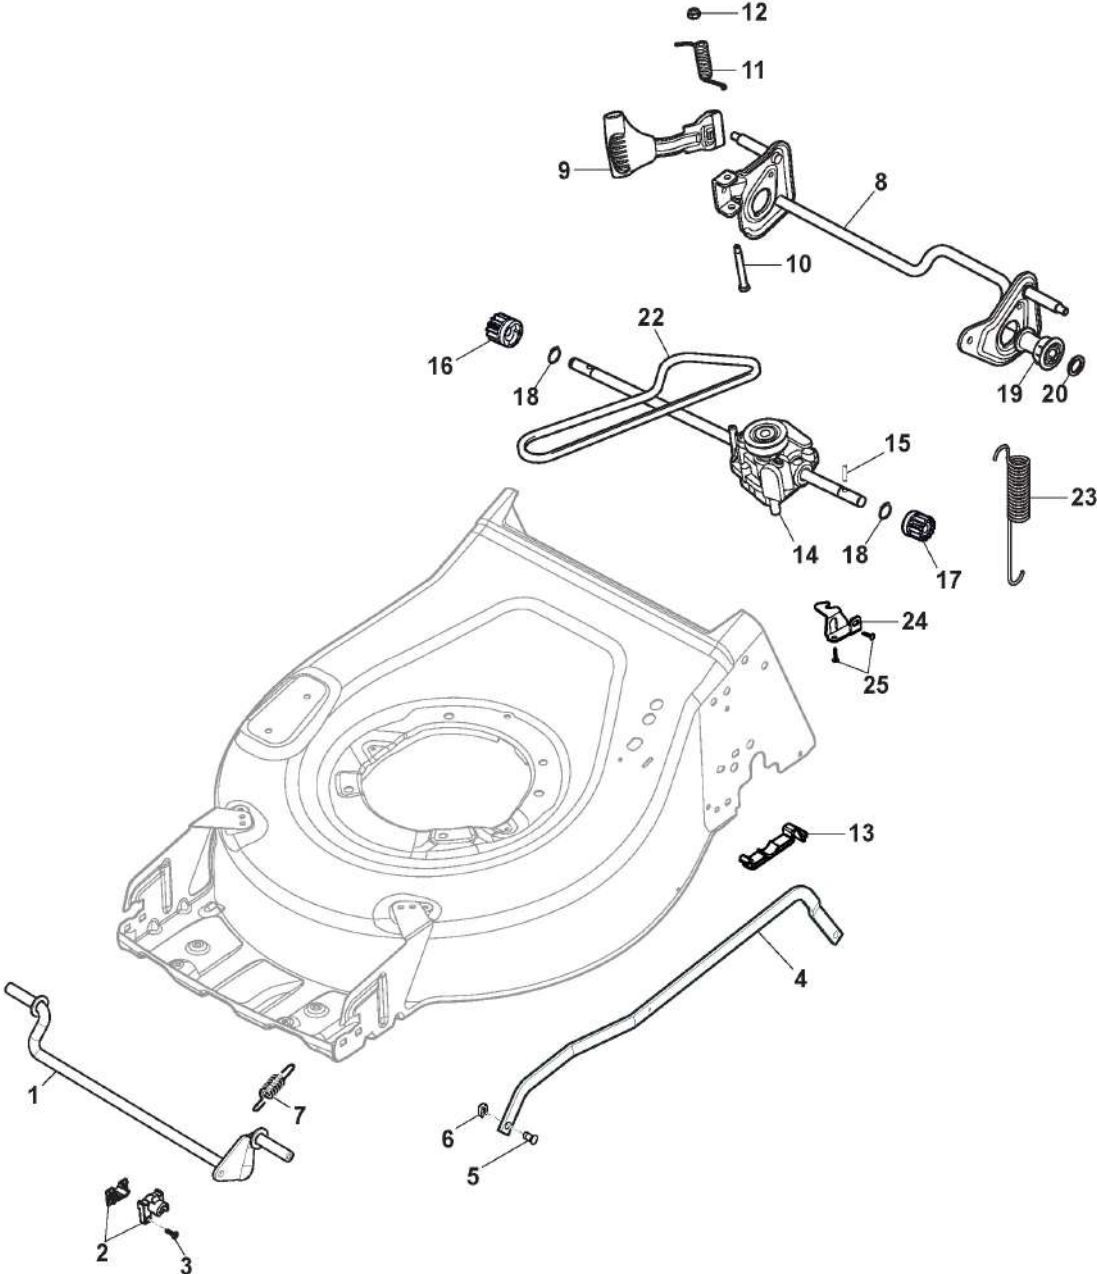

### Spare parts list Reservdelar Repuestos Ersatzteile Pièces détachées Reserve onderdelen Catalogo ricambi

- Use ST. S.p.A. Genuine Spare Parts specified in the parts list for repair and/or replacement.
- The contents described in the parts list may change due to improvement.
- The drawings of the spare parts are only indicative And might Not represent the part in question exactly.
- The indications "right" - "left" - "front" - "rear" refer to the position of the operator when using the machine.
- When placing orders of parts for repair And/Or replacement, make sure that the illustrated parts list Is the one applying to the machine's year of manufacture, as shown on the identification plate attached to the machine.

## Deck

Zn. c.	Množ.	Kód výrobku	Popis	Poznámky	From	Až do
1	1	381005195/2	Bracket-Rh	Black		
2	1	381005197/2	Bracket-Lh	Black		
3	6	112727802/0	Screw			
4	2	322545213/0	Plate			
5	1	322600310/0	Rear door	Only for Electric Start Engine with ION battery		
6	1	322108329/0	Rear Conveyor			
7	2	112728697/0	Screw			
8	1	322060242/2	Belt Protection	As Optional		
9	2	112728531/0	Screw	As Optional		
10	1	322140250/0	Mulching Deflector	As Optional		
11	1	381005027/0	Grey Deck			
12	1	322820077/1	Cap			
13	1	119035000/0	Or Ring			
14	1	112728450/0	Screw			
15	1	322034002/0	Washing Connection			