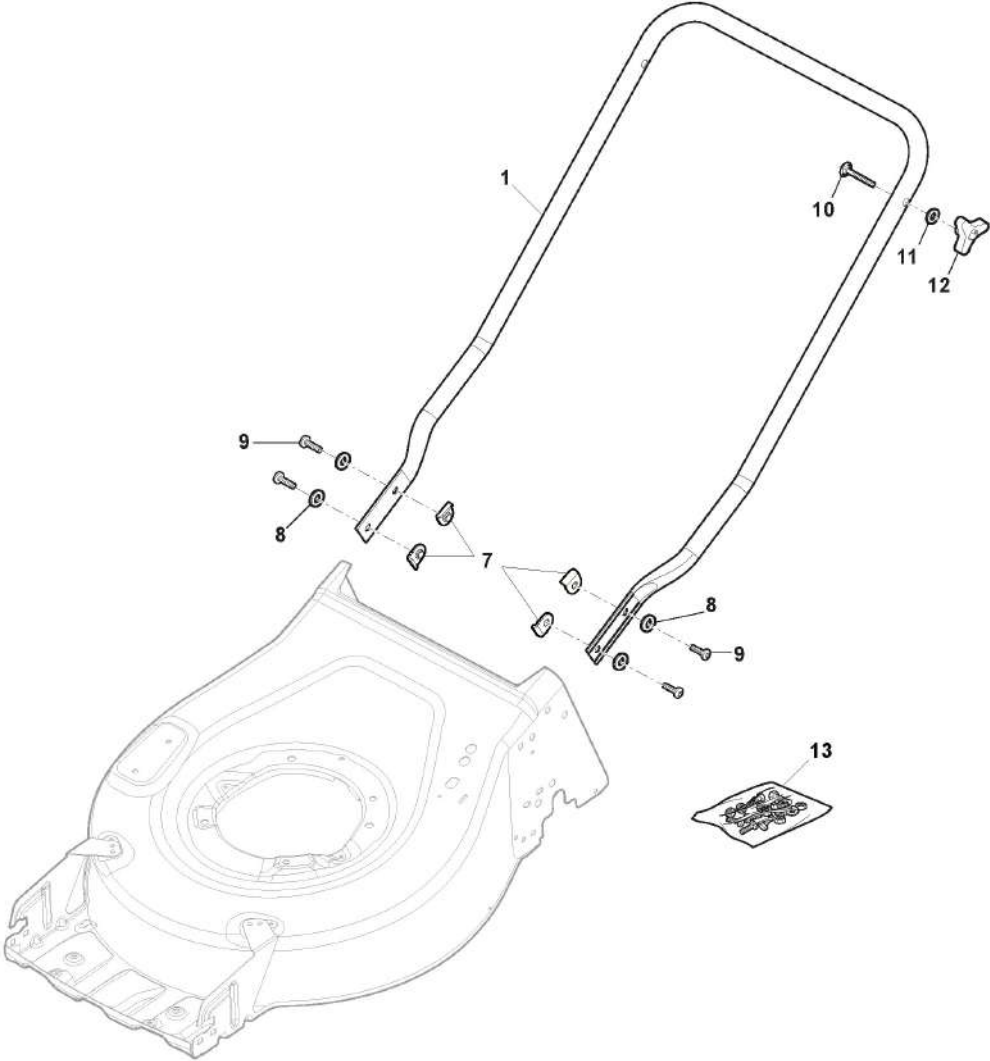

Deck without Brackets

Zn. c.	Množ.	Kód výrobku	Popis	Poznámky	From	Až do
1	1	322034002/0	Washing Connection			
2	1	112728450/0	Screw			
3	1	119035000/0	Or Ring			
4	1	322820077/1	Cap			
5	1	322600310/0	Rear door	Only for Electric Start Engine with ION battery		
6	1	322108329/0	Rear Conveyor			
7	2	112728697/0	Screw			
8	1	322060242/2	Belt Protection	As Optional		
9	2	112728531/0	Screw			
10	1	322140239/1	Mulching Deflector	As Optional		To S/N
10	1	322140250/0	Mulching Deflector	As Optional	From S/N 19IA2WBH 001568	19IA2WBH
11	1	381005027/0	Grey Deck			

Height Adjusting

Zn. c.	Množ.	Kód výrobku	Popis	Poznámky	From	Až do
1	1	381302935/0	Axle, Front Wheels			To S/N 20BA2WBH 045270
1	1	381302935/1	Axle, Front Wheels		From S/N 028101281	
2	2	322785305/1	Support			
3	4	112728697/0	Screw			
4	1	322869733/0	Rod, Height Adjustment			To S/N 20BA2WBH 048299
4	1	322869733/1	Rod, Height Adjustment		From S/N 028101281	
5	2	122519823/0	Pin			
6	2	112000930/0	Benzing Ring		From 010000000	
6	2	112436051/0	Plate			To 03-January- 2021
7	1	122446193/0	Spring			
8	1	381302851/0	Rear Wheel Axle			To S/N 20BA2WBH 045270
8	1	381302851/1	Rear Wheel Axle		From S/N 028101281	
9	1	381003356/0	Wheels Rear Adj. Lever			To S/N 20BA2WBH 076280
9	1	381003356/1	Wheels Rear Adj. Lever		From S/N 028101281	
10	1	122534131/0	Pin			
11	1	122446192/0	Spring			
12	1	112154510/0	Nut			
13	2	322785500/0	Support			
14	1	181003134/0	Gear Box			
15	1	122753000/0	Pin			
16	1	122570110/1	Pinion Right			
17	1	122570120/1	Pinion Left			
18	4	112608600/0	Seeger			
19	2	322042066/0	Bushing			
20	2	112521371/0	Washer			
22	1	1111-9123-01	Drive Belt	Stiga Packed into 135063800/0		
22	1	135063800/0	Trapezoidal Belt			
23	1	122430254/0	Spring			
24	1	322778473/1	Bracket			
25	2	112728699/0	Screw			