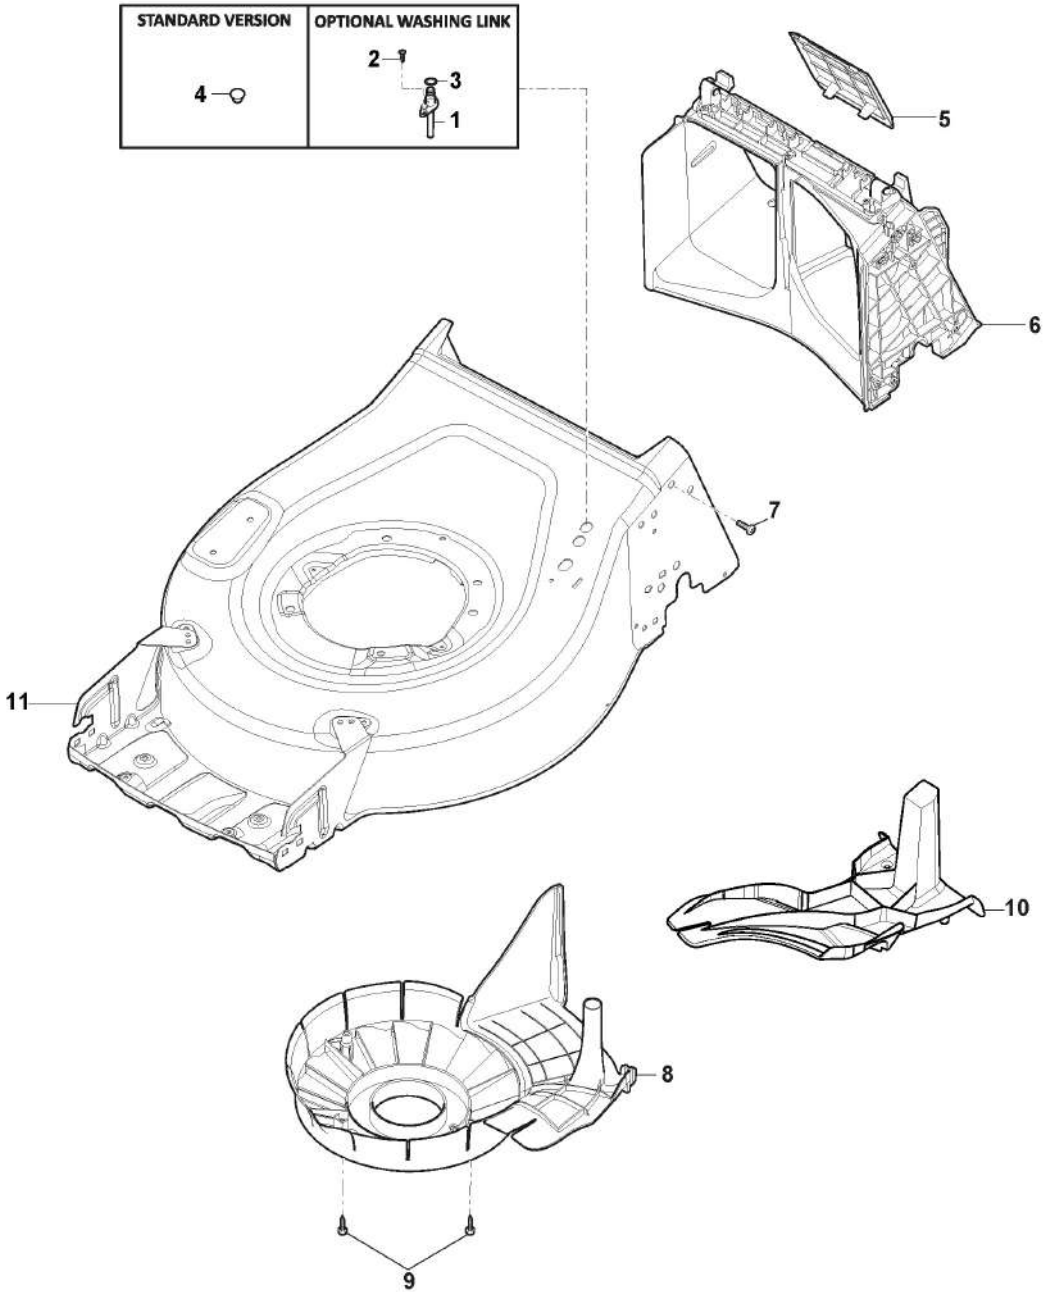

Deck without Brackets

Zn. c.	Množ.	Kód výrobku	Popis	Poznámky	From	Až do
1	1	322034002/0	Washing Connection			
2	1	112728450/0	Screw			
3	1	119035000/0	Or Ring			
4	1	322820077/1	Cap			
5	1	322600310/0	Rear door	Only for Electric Start Engine with ION battery		
6	1	322108329/0	Rear Conveyor			
7	2	112728697/0	Screw			
8	1	322060242/2	Belt Protection	As Optional		
9	2	112728531/0	Screw			
10	1	322140239/1	Mulching Deflector	As Optional		To S/N
10	1	322140250/0	Mulching Deflector	As Optional	From S/N 19IA2WBH 001568	19IA2WBH
11	1	381005027/0	Grey Deck