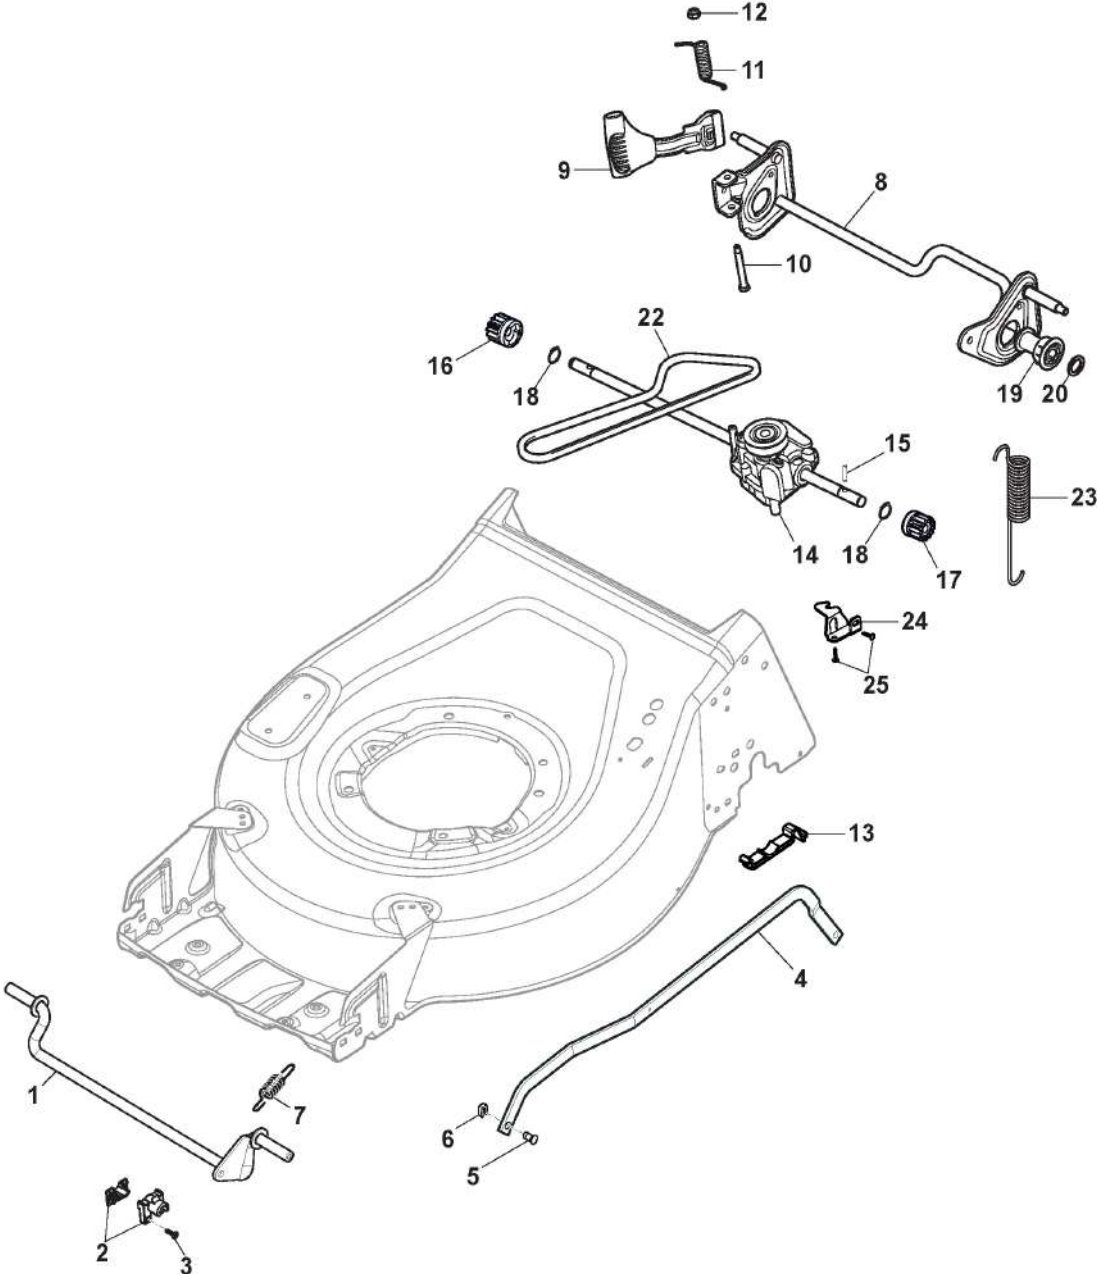

Height Adjusting

Zn. c.	Množ.	Kód výrobku	Popis	Poznámky	From	Až do
1	1	381302935/0	Axle, Front Wheels			To S/N 20BA2WBH 045270
1	1	381302935/1	Axle, Front Wheels		From S/N 028101281	
2	2	322785305/1	Support			
3	4	112728697/0	Screw			
4	1	322869733/0	Rod, Height Adjustment			To S/N 20BA2WBH 048299
4	1	322869733/1	Rod, Height Adjustment		From S/N 028101281	
5	2	122519823/0	Pin			
6	2	112000930/0	Benzing Ring		From 010000000	
6	2	112436051/0	Plate			To 03-January- 2021
7	1	122446193/0	Spring			
8	1	381302851/0	Rear Wheel Axle			To S/N 20BA2WBH 045270
8	1	381302851/1	Rear Wheel Axle		From S/N 028101281	
9	1	381003356/0	Wheels Rear Adj. Lever			To S/N 20BA2WBH 076280
9	1	381003356/1	Wheels Rear Adj. Lever		From S/N 028101281	
10	1	122534131/0	Pin			
11	1	122446192/0	Spring			
12	1	112154510/0	Nut			
13	2	322785500/0	Support			
14	1	181003134/0	Gear Box			
15	1	122753000/0	Pin			
16	1	122570110/1	Pinion Right			
17	1	122570120/1	Pinion Left			
18	4	112608600/0	Seeger			
19	2	322042066/0	Bushing			
20	2	112521371/0	Washer			
22	1	1111-9123-01	Drive Belt	Stiga Packed into 135063800/0		
22	1	135063800/0	Trapezoidal Belt			
23	1	122430254/0	Spring			
24	1	322778473/1	Bracket			
25	2	112728699/0	Screw