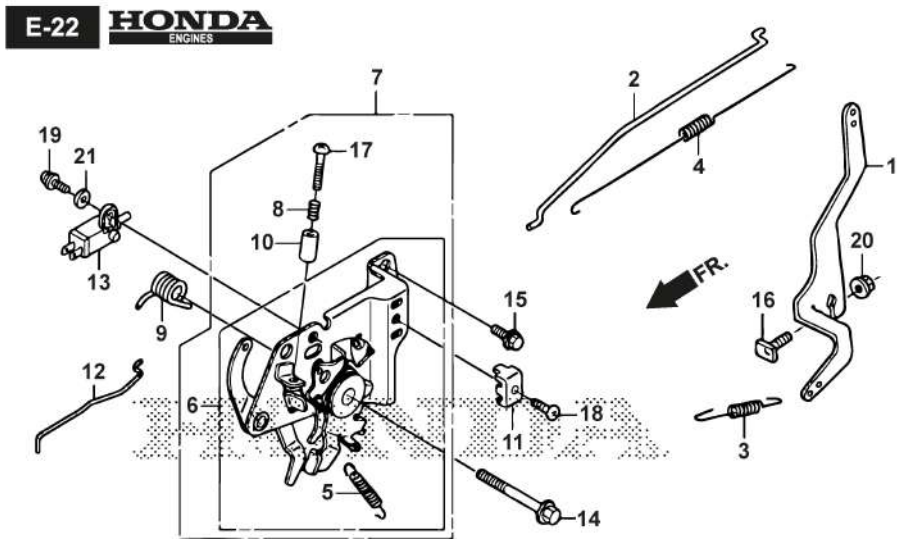

Control

Zn. c.	Množ.	Kód výrobku	Popis	Poznámky	From	Až do
1	1	118551981/0	Arm, Governor	Honda: 16551-Z9L-000		
2	1	118551987/0	Rod, Governor	Honda: 16555-Z9L-000		
3	1	118551996/0	Spring, Governor	Honda: 16561-Z9P-000		
4	1	118552001/0	Spring, Throttle Return	Honda: 16562-Z9L-000		
16	1	HONDA_SP	Honda Spare Parts	Honda: 90015-ZE5-010 - BOLT, GOVERNOR ARM		
20	1	HONDA_SP	Honda Spare Parts	Honda: 94050-06000 - NUT, FLANGE, 6MM