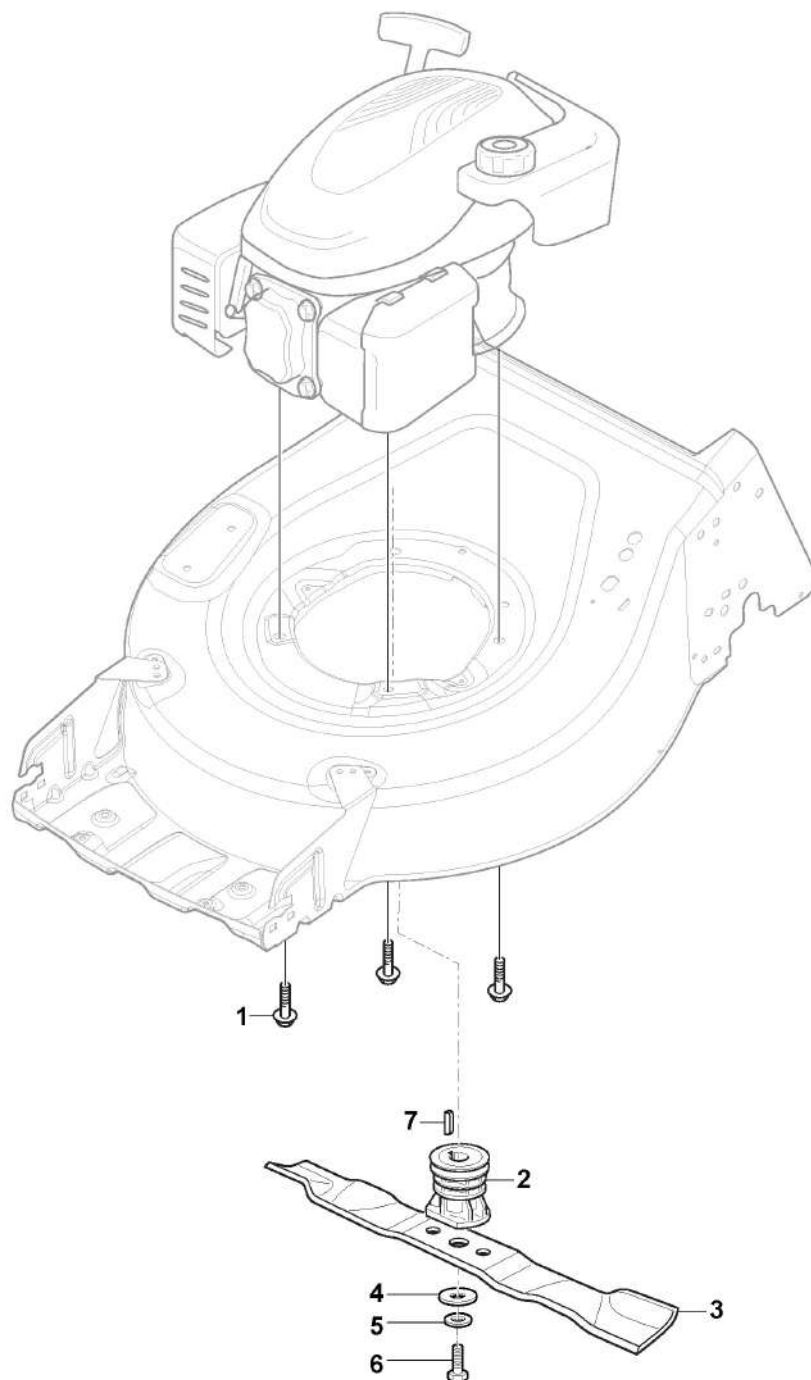

Blade

Zn. c.	Množ.	Kód výrobku	Popis	Poznámky	From	Až do
1	3	112735108/1	Screw			
2	1	1111-9180-01	Blade Holder	Stiga Packed into 122465608/3		
2	1	122465608/3	Hub With Pulley, Crankshaft Ø 25			
3	1	1111-9121-02	Blade	Stiga Packed into 181004346/3		
3	1	181004346/3	Blade			
4	1	122160400/0	Elastic Disc			
5	1	112523080/0	Washer			
6	1	112735698/0	Screw			
7	1	112139150/0	Feather, Crankshaft Ø 25