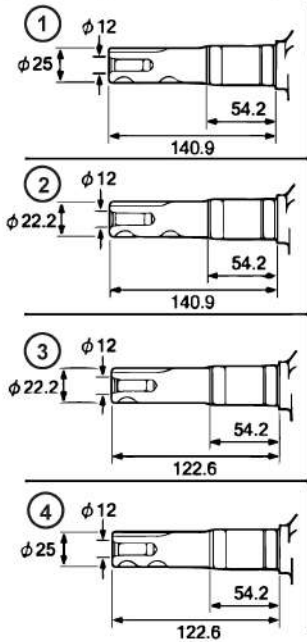

Crankcase Cover

Zn. c.	Množ.	Kód výrobku	Popis	Poznámky	From	Až do
1	1	118551717/0	Bearing A, Connecting Rod	Honda: 11300-Z9L-405		
2	1	118551750/0	Spring, Throttle Return	Honda: 12356-Z9L-000		
3	1	118551757/0	Gasket, Ex. Pipe	Honda: 12377-Z9L-000		
4	1	118552249/0	Oil Seal, 25.4X62X6	Honda: 91201-Z0Y-003		
5	1	HONDA_SP	Honda Spare Parts	Honda: 93500-050080A - SCREW, PAN, 5X8		
6	2	HONDA_SP	Honda Spare Parts	Honda: 94301-08140 - DOWEL PIN, 8X14		
7	1	HONDA_SP	Honda Spare Parts	Honda: 95701-0601408 - BOLT, FLANGE, 6X14		
8	6	HONDA_SP	Honda Spare Parts	Honda: 95701-0802508 - BOLT, FLANGE, 8X25		

E-7 HONDA
ENGINES