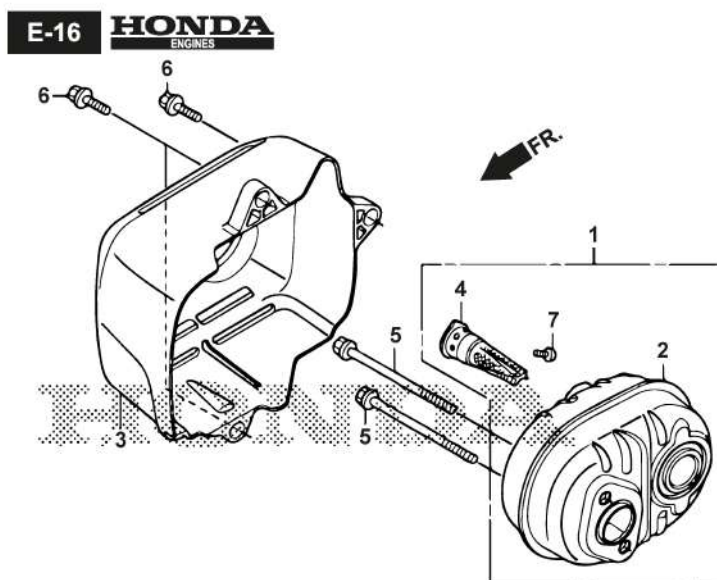

Muffler

Zn. c.	Množ.	Kód výrobku	Popis	Poznámky	From	Až do
2	1	118552078/0	Muffler Comp.	Honda: 18310-Z9L-000		
3	1	118552081/0	Protector Comp., Muffler	Honda: 18320-Z9L-000		
5	2	118552219/0	Bolt, Flange, 6X79 (Ct200)	Honda: 90004-ZL8-000		
6	3	HONDA_SP	Honda Spare Parts	Honda: 90018-ZE1-000 - BOLT, FLANGE, 6X23 (CT200)		
8	-1	118552087/0	Gasket, Muffler	Honda: 18381-ZL8-305