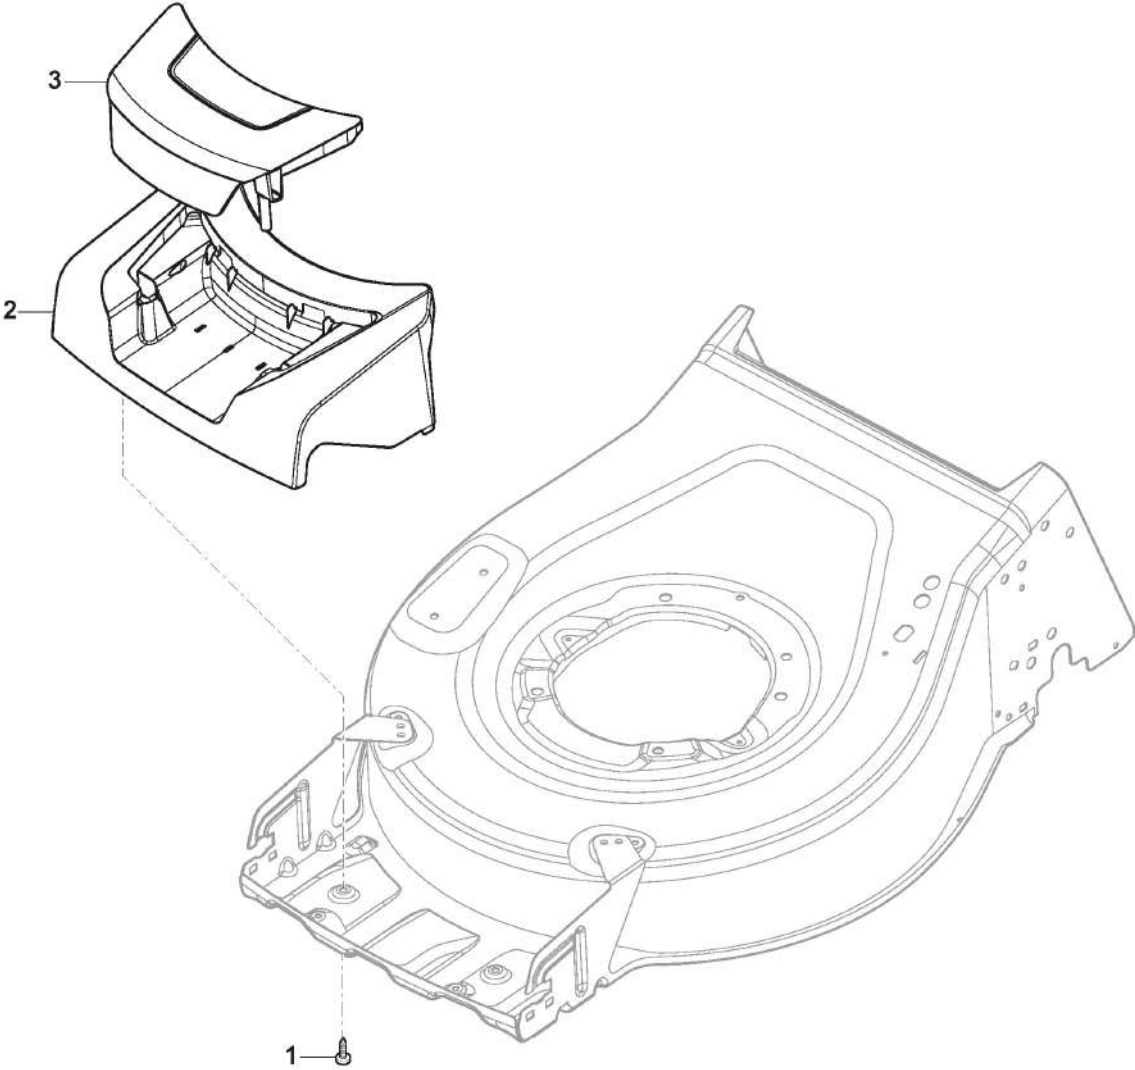

Deck without Brackets

Zn. c.	Množ.	Kód výrobku	Popis	Poznámky	From	Až do
1	1	322034002/0	Washing Connection			
2	1	112728450/0	Screw			
3	1	119035000/0	Or Ring			
4	1	322820077/1	Cap			
5	1	322600310/0	Rear door	Only for Electric Start Engine with ION battery		
6	1	322108329/0	Rear Conveyor			
7	2	112728697/0	Screw			
8	1	322060242/2	Belt Protection	As Optional		
9	2	112728531/0	Screw			
10	1	322140239/1	Mulching Deflector	As Optional		To S/N
10	1	322140250/0	Mulching Deflector	As Optional	From S/N 19IA2WBH 001568	19IA2WBH
11	1	381005027/0	Grey Deck			

Height Adjusting

Zn. c.	Množ.	Kód výrobku	Popis	Poznámky	From	Až do
1	1	381302935/0	Axle, Front Wheels			To S/N 20BA2WBH 045270
1	1	381302935/1	Axle, Front Wheels		From S/N 028101281	
2	2	322785305/1	Support			
3	4	112728697/0	Screw			
4	1	322869733/0	Rod, Height Adjustment			To S/N 20BA2WBH 048299
4	1	322869733/1	Rod, Height Adjustment		From S/N 028101281	
5	2	122519823/0	Pin			
6	2	112000930/0	Benzing Ring		From 010000000	
6	2	112436051/0	Plate			To 03-January- 2021
7	1	122446193/0	Spring			
8	1	381302851/0	Rear Wheel Axle			To S/N 20BA2WBH 045270
8	1	381302851/1	Rear Wheel Axle		From S/N 028101281	
9	1	381003356/0	Wheels Rear Adj. Lever			To S/N 20BA2WBH 076280
9	1	381003356/1	Wheels Rear Adj. Lever		From S/N 028101281	
10	1	122534131/0	Pin			
11	1	122446192/0	Spring			
12	1	112154510/0	Nut			
13	2	322785500/0	Support			
14	1	181003134/0	Gear Box			
15	1	122753000/0	Pin			
16	1	122570110/1	Pinion Right			
17	1	122570120/1	Pinion Left			
18	4	112608600/0	Seeger			
19	2	322042066/0	Bushing			
20	2	112521371/0	Washer			
22	1	1111-9123-01	Drive Belt	Stiga Packed into 135063800/0		
22	1	135063800/0	Trapezoidal Belt			
23	1	122430254/0	Spring			
24	1	322778473/1	Bracket			
25	2	112728699/0	Screw			