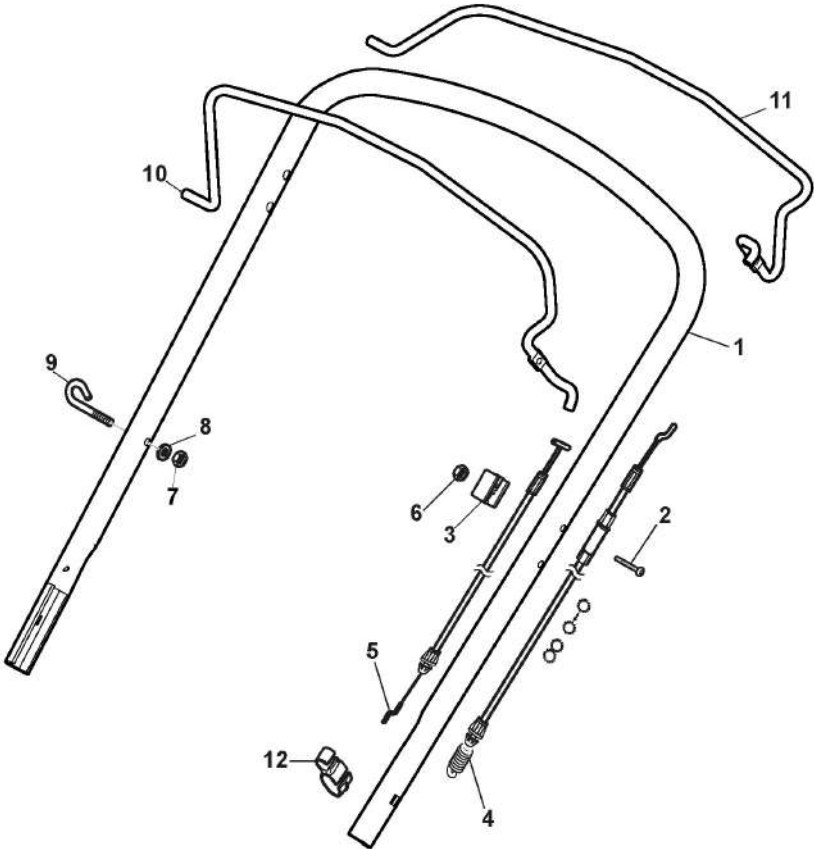

Height Adjusting

Zn. c.	Množ.	Kód výrobku	Popis	Poznámky	From	Až do
1	1	381302935/0	Axle, Front Wheels			To S/N 20BA2WBH 045270
1	1	381302935/1	Axle, Front Wheels		From S/N 028101281	
2	2	322785305/1	Support			
3	4	112728697/0	Screw			
4	1	322869733/0	Rod, Height Adjustment			To S/N 20BA2WBH 048299
4	1	322869733/1	Rod, Height Adjustment		From S/N 028101281	
5	2	122519823/0	Pin			
6	2	112000930/0	Benzing Ring		From 010000000	
6	2	112436051/0	Plate			To 03-January- 2021
7	1	122446193/0	Spring			
8	1	381302851/0	Rear Wheel Axle			To S/N 20BA2WBH 045270
8	1	381302851/1	Rear Wheel Axle		From S/N 028101281	
9	1	381003356/0	Wheels Rear Adj. Lever			To S/N 20BA2WBH 076280
9	1	381003356/1	Wheels Rear Adj. Lever		From S/N 028101281	
10	1	122534131/0	Pin			
11	1	122446192/0	Spring			
12	1	112154510/0	Nut			
13	2	322785500/0	Support			
14	1	181003134/0	Gear Box			
15	1	122753000/0	Pin			
16	1	122570110/1	Pinion Right			
17	1	122570120/1	Pinion Left			
18	4	112608600/0	Seeger			
19	2	322042066/0	Bushing			
20	2	112521371/0	Washer			
22	1	1111-9123-01	Drive Belt	Stiga Packed into 135063800/0		
22	1	135063800/0	Trapezoidal Belt			
23	1	122430254/0	Spring			
24	1	322778473/1	Bracket			
25	2	112728699/0	Screw			

Handle, Lower Part

Zn. c.	Množ.	Kód výrobku	Popis	Poznámky	From	Až do
1	1	381007645/0	Handle, Lower Part	Black		
7	4	322545189/0	Plate			
8	4	112521350/0	Washer			
9	4	112792611/0	Screw			
10	2	112819121/0	Screw			
11	2	122671651/0	Washer			
12	2	122399900/0	Knob	Black		
13	1	381108602/1	Outfit, Screws	Black		