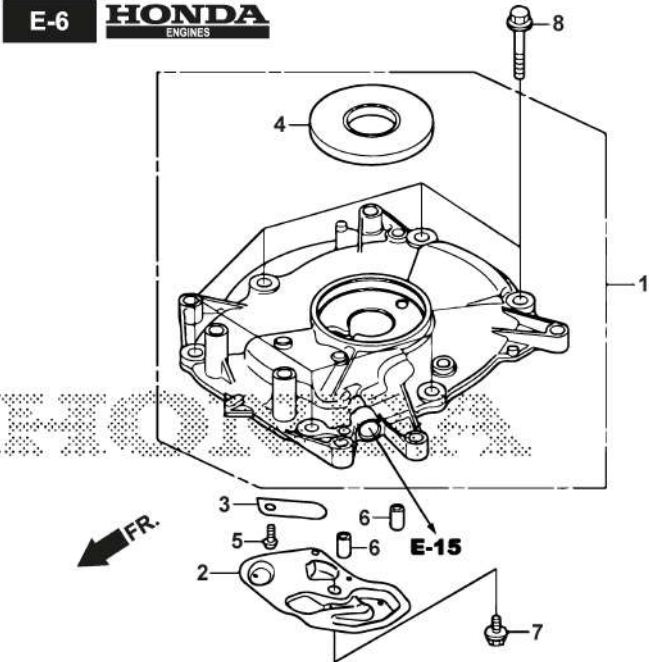

Cylinder Head

Zn. c.	Množ.	Kód výrobku	Popis	Poznámky	From	Až do
1	1	118551727/0	Retainer, In. Valve Spring	Honda: 12100-Z9P-405		
2	1	118551642/0	Cover, Head	Honda: 12311-Z9L-000		
3	2	118552227/0	Bolt, Stud, 6X82 (Ct200)	Honda: 90043-Z9L-000		
4	2	HONDA_SP	Honda Spare Parts	Honda: 94301-08140 - DOWEL PIN, 8X14		
5	4	HONDA_SP	Honda Spare Parts	Honda: 95701-0601408 - BOLT, FLANGE, 6X14		
6	2	HONDA_SP	Honda Spare Parts	Honda: 95701-0802508 - BOLT, FLANGE, 8X25		
7	2	HONDA_SP	Honda Spare Parts	Honda: 95701-0804008 - BOLT, FLANGE, 8X40		
8	1	118552279/0	Plug, Spark (Bpr5Es) (Ngk)	Honda: 98079-55846		

E-3 **HONDA**
ENGINES

Crankcase

Zn. c.	Množ.	Kód výrobku	Popis	Poznámky	From	Až do
1	1	118551712/0	Filter, Breather	Honda: 11100-Z9L-415		
2	1	HONDA_SP	Honda Spare Parts	Honda: 15625-ZE6-000 - PACKING, OIL FILLER CAP		
3	1	118551912/0	Extension, Oil Filler	Honda: 15631-Z9L-000		
4	1	118551917/0	Gauge Assy., Oil Level	Honda: 15650-Z9L-000		
5	1	HONDA_SP	Honda Spare Parts	Honda: 16508-ZM0-010 - SHAFT COMP., GOVERNOR HOLDER		
6	1	118551971/0	Governor Assy.	Honda: 16510-ZM0-010		
7	2	HONDA_SP	Honda Spare Parts	Honda: 16511-ZL8-000 - WEIGHT, GOVERNOR		
8	1	HONDA_SP	Honda Spare Parts	Honda: 16512-ZM0-000 - HOLDER, GOVERNOR WEIGHT		
9	2	HONDA_SP	Honda Spare Parts	Honda: 16513-ZE1-000 - PIN, GOVERNOR WEIGHT		
10	1	118551973/0	Slider, Governor	Honda: 16531-Z1T-000		
11	1	118551977/0	Shaft, Governor Arm	Honda: 16541-Z9L-000		
12	2	HONDA_SP	Honda Spare Parts	Honda: 90013-ZL8-000 - BOLT, FLANGE, 6X14 (CT200)		
13	1	HONDA_SP	Honda Spare Parts	Honda: 90451-Z1T-000 - WASHER, THRUST, 6MM		
14	1	118552244/0	Clip, Governor Holder	Honda: 90602-ZE1-000		
15	1	118552254/0	Oil Seal, 28X41.25X6	Honda: 91202-Z9L-003		
16	1	118552262/0	O-Ring, 19.1X2.2	Honda: 91301-Z9L-000		
17	1	118552273/0	Washer, Plain, 6Mm	Honda: 94101-06800		
18	1	HONDA_SP	Honda Spare Parts	Honda: 94251-08000 - PIN, LOCK, 8MM		
19	1	HONDA_SP	Honda Spare Parts	Honda: 95701-0601408 - BOLT, FLANGE, 6X14		