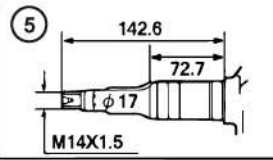

Crankcase Cover

Zn. c.	Množ.	Kód výrobku	Popis	Poznámky	From	Až do
1	1	118551717/0	Bearing A, Connecting Rod	Honda: 11300-Z9L-405		
2	1	118551750/0	Spring, Throttle Return	Honda: 12356-Z9L-000		
3	1	118551757/0	Gasket, Ex. Pipe	Honda: 12377-Z9L-000		
4	1	118552249/0	Oil Seal, 25.4X62X6	Honda: 91201-Z0Y-003		
5	1	HONDA_SP	Honda Spare Parts	Honda: 93500-050080A - SCREW, PAN, 5X8		
6	2	HONDA_SP	Honda Spare Parts	Honda: 94301-08140 - DOWEL PIN, 8X14		
7	1	HONDA_SP	Honda Spare Parts	Honda: 95701-0601408 - BOLT, FLANGE, 6X14		
8	6	HONDA_SP	Honda Spare Parts	Honda: 95701-0802508 - BOLT, FLANGE, 8X25		

E-7 HONDA
ENGINES