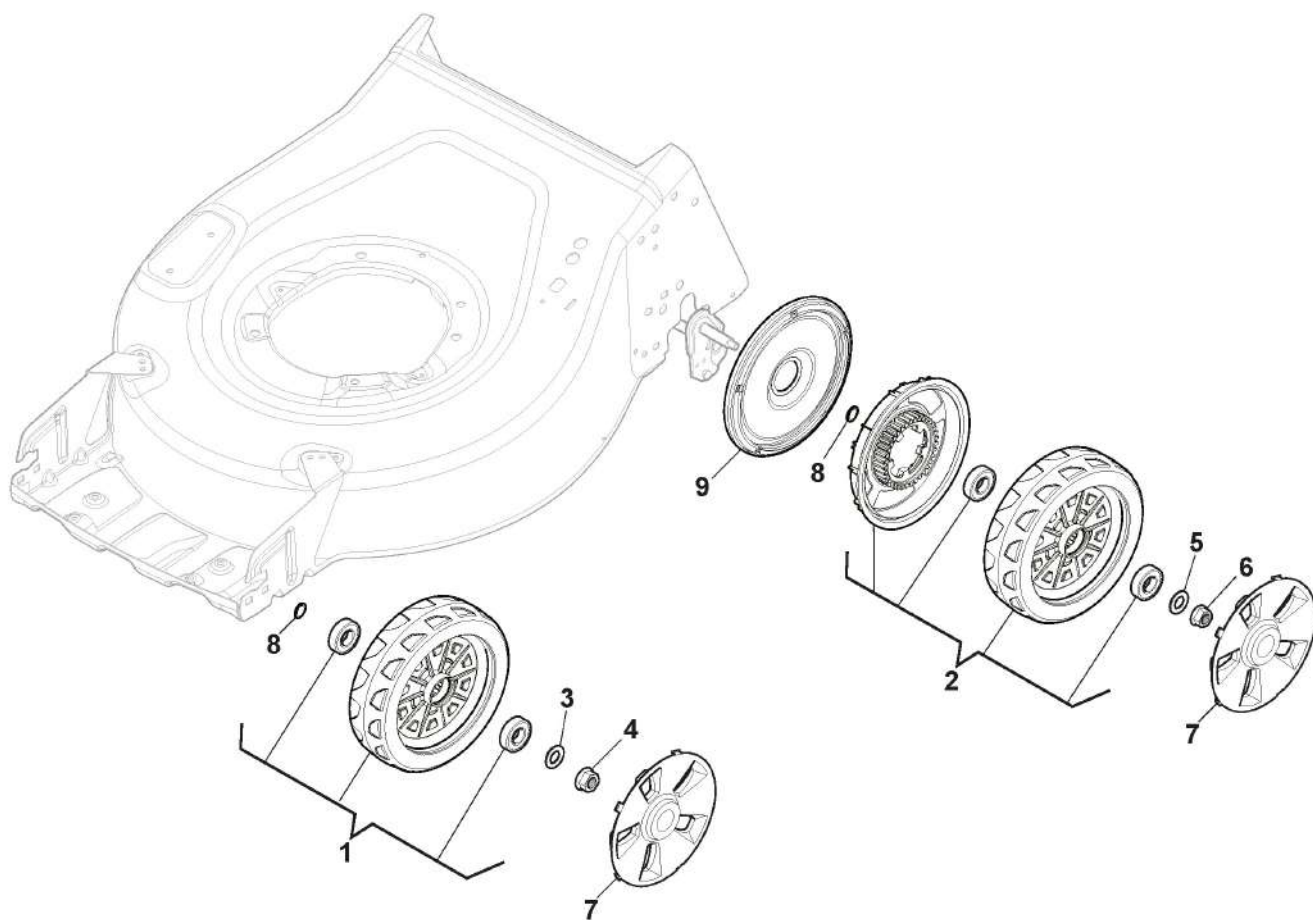

Wheel and Hub Cap

Zn. c.	Množ.	Kód výrobku	Popis	Poznámky	From	Až do
1	2	381007814/0	Wheel	Only bearings NOT bushings		
2	2	381007815/0	Wheel	Only bearings NOT bushings		
3	2	112523050/0	Washer			
4	2	112155000/0	Nut			
5	2	112521350/0	Washer			
6	2	112155000/0	Nut			
7	4	322110643/0	Hub Cap Grey			
8	4	321660100/0	Washer	Only with bearings		
9	2	322600239/0	Protection, Wheel