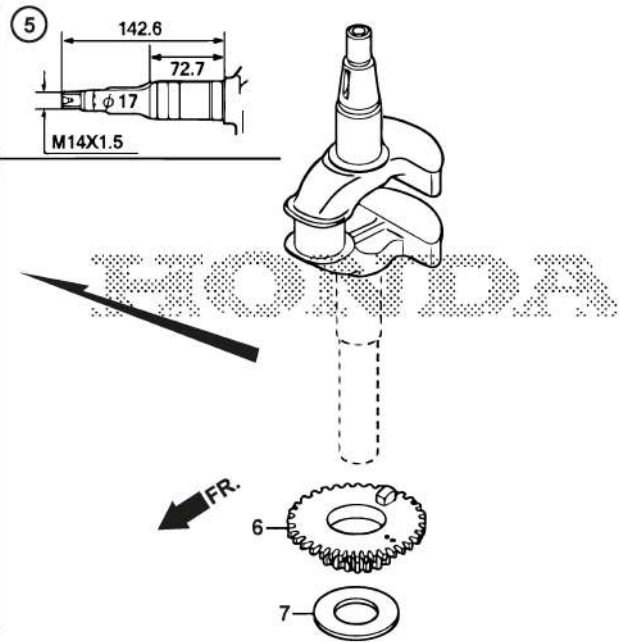

Crankcase Cover

Zn. c.	Množ.	Kód výrobku	Popis	Poznámky	From	Až do
1	1	118551717/0	Bearing A, Connecting Rod	Honda: 11300-Z9L-405		
2	1	118551750/0	Spring, Throttle Return	Honda: 12356-Z9L-000		
3	1	118551757/0	Gasket, Ex. Pipe	Honda: 12377-Z9L-000		
4	1	118552249/0	Oil Seal, 25.4X62X6	Honda: 91201-Z0Y-003		
5	1	HONDA_SP	Honda Spare Parts	Honda: 93500-050080A - SCREW, PAN, 5X8		
6	2	HONDA_SP	Honda Spare Parts	Honda: 94301-08140 - DOWEL PIN, 8X14		
7	1	HONDA_SP	Honda Spare Parts	Honda: 95701-0601408 - BOLT, FLANGE, 6X14		
8	6	HONDA_SP	Honda Spare Parts	Honda: 95701-0802508 - BOLT, FLANGE, 8X25		

E-7 HONDA
ENGINES