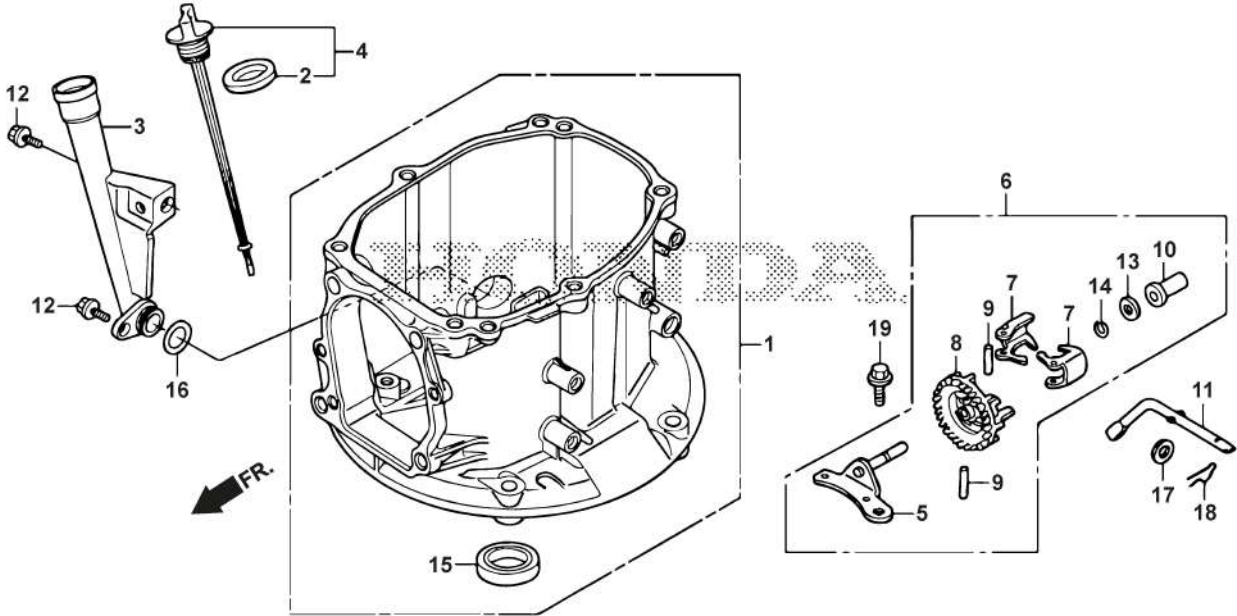

E-3 **HONDA**
ENGINES

Crankcase

Zn. c.	Množ.	Kód výrobku	Popis	Poznámky	From	Až do
1	1	118551712/0	Filter, Breather	Honda: 11100-Z9L-415		
2	1	HONDA_SP	Honda Spare Parts	Honda: 15625-ZE6-000 - PACKING, OIL FILLER CAP		
3	1	118551912/0	Extension, Oil Filler	Honda: 15631-Z9L-000		
4	1	118551917/0	Gauge Assy., Oil Level	Honda: 15650-Z9L-000		
5	1	HONDA_SP	Honda Spare Parts	Honda: 16508-ZM0-010 - SHAFT COMP., GOVERNOR HOLDER		
6	1	118551971/0	Governor Assy.	Honda: 16510-ZM0-010		
7	2	HONDA_SP	Honda Spare Parts	Honda: 16511-ZL8-000 - WEIGHT, GOVERNOR		
8	1	HONDA_SP	Honda Spare Parts	Honda: 16512-ZM0-000 - HOLDER, GOVERNOR WEIGHT		
9	2	HONDA_SP	Honda Spare Parts	Honda: 16513-ZE1-000 - PIN, GOVERNOR WEIGHT		
10	1	118551973/0	Slider, Governor	Honda: 16531-Z1T-000		
11	1	118551977/0	Shaft, Governor Arm	Honda: 16541-Z9L-000		
12	2	HONDA_SP	Honda Spare Parts	Honda: 90013-ZL8-000 - BOLT, FLANGE, 6X14 (CT200)		
13	1	HONDA_SP	Honda Spare Parts	Honda: 90451-Z1T-000 - WASHER, THRUST, 6MM		
14	1	118552244/0	Clip, Governor Holder	Honda: 90602-ZE1-000		
15	1	118552254/0	Oil Seal, 28X41.25X6	Honda: 91202-Z9L-003		
16	1	118552262/0	O-Ring, 19.1X2.2	Honda: 91301-Z9L-000		
17	1	118552273/0	Washer, Plain, 6Mm	Honda: 94101-06800		
18	1	HONDA_SP	Honda Spare Parts	Honda: 94251-08000 - PIN, LOCK, 8MM		
19	1	HONDA_SP	Honda Spare Parts	Honda: 95701-0601408 - BOLT, FLANGE, 6X14