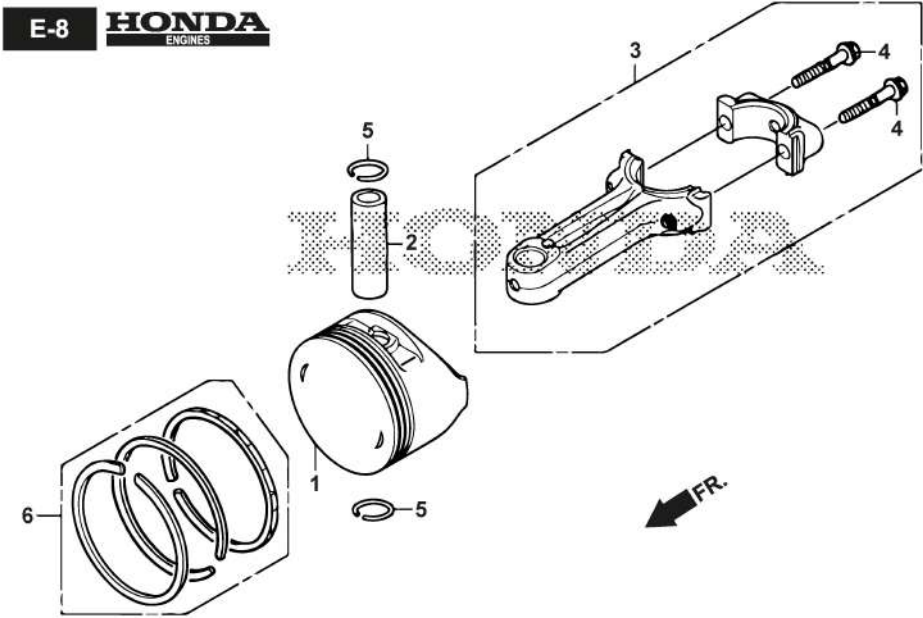

Piston/Connecting Rod

Zn. c.	Množ.	Kód výrobku	Popis	Poznámky	From	Až do
1	1	118551778/0	Nut, Special (20MM)	Honda: 13101-Z9P-000		
2	1	118551785/0	O-Ring, Oil Pump	Honda: 13111-ZE0-000		
3	1	118551794/0	Rod Assy., Connecting	Honda: 13200-Z9L-000		
4	2	HONDA_SP	Honda Spare Parts	Honda: 90001-Z1L-000 - BOLT, CONNECTING ROD		
5	2	118552241/0	Clip, Piston Pin, 13Mm	Honda: 90551-ZE0-000		
6	1	118551768/0	Clutch Comp., Overrunning	Honda: 13010-Z9P-003