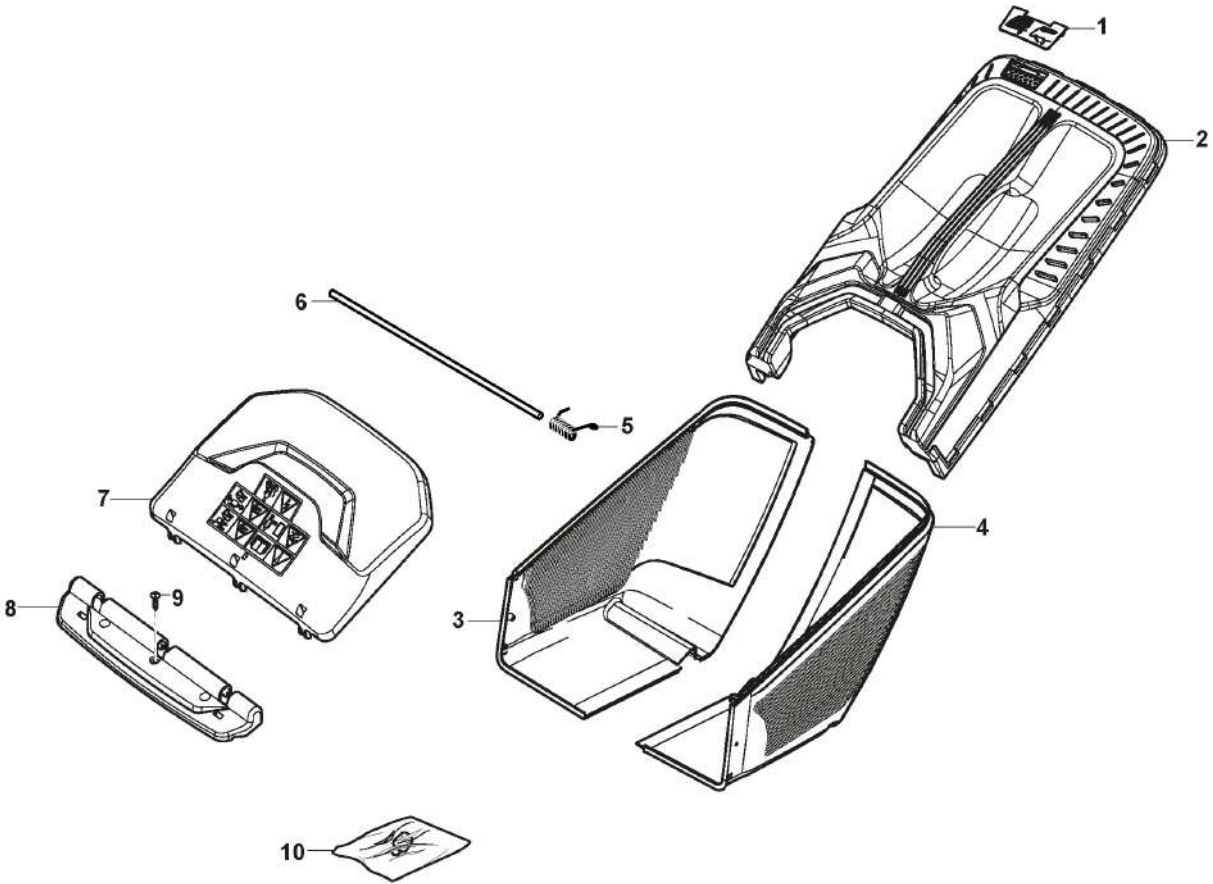

Grass-Catcher

Zn. c.	Množ.	Kód výrobku	Popis	Poznámky	From	Až do
1	1	322486497/0	Rear door	Grey		
2	1	322486496/0	Grass-Box, Upper Part	Grey		
3	1	322486150/1	Grass-Box, Right Lower Part	Black		
4	1	322486151/1	Grass-Box, Left Lower Part	Black		
5	2	122450479/0	Spring			
6	1	122517884/0	Pin			
7	1	322600355/1	Stone Guard, Black	Black		
8	1	322109594/0	Stone Guard Support, Black	Black		
9	1	112728697/0	Screw			
10	1	381008735/0	Outfit, Plastic Pin	Only Plastic Pin - Plastic Pin is also available on the screw pocket