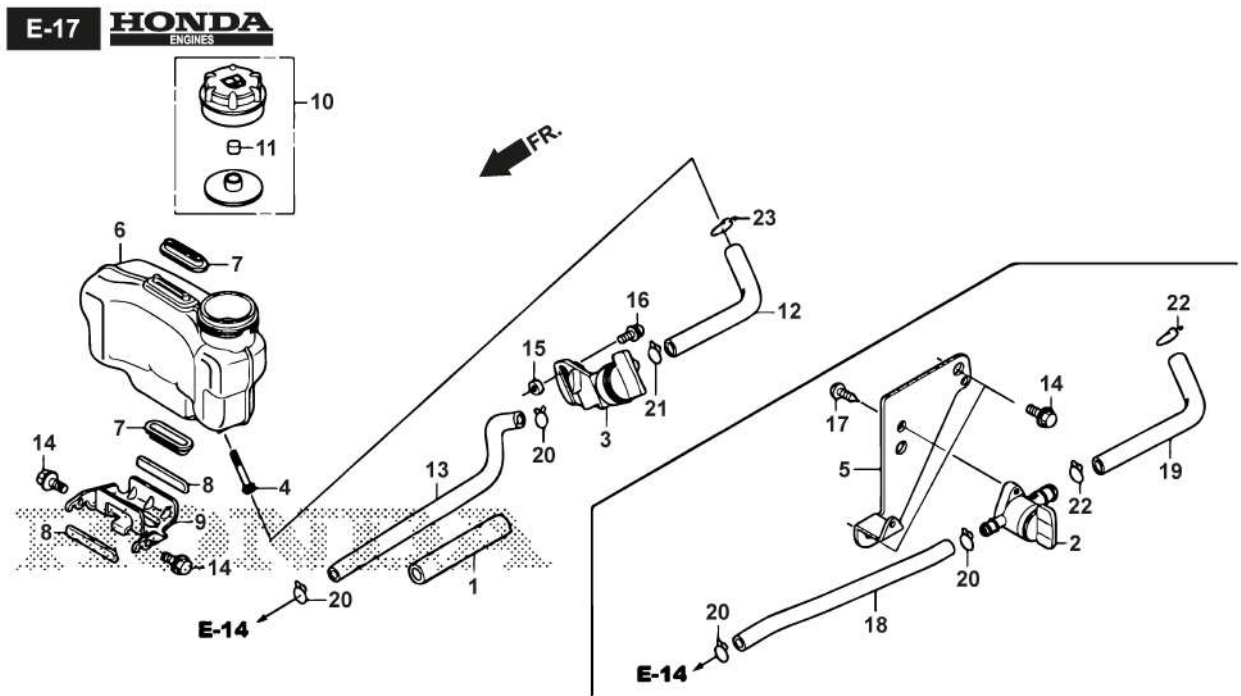

Fuel Tank

Zn. c.	Množ.	Kód výrobku	Popis	Poznámky	From	Až do
2	1	118552021/0	Cock Assy., Fuel	Honda: 16950-Z0Y-003		
4	1	118552023/0	Strainer, Fuel	Honda: 16952-Z9R-000		
5	1	HONDA_SP	Honda Spare Parts	Honda: 16961-Z9L-000 - STAY, FUEL COCK		
6	1	118552050/0	Tank, Fuel	Honda: 17511-Z9L-800		
7	2	118552056/0	Rubber A, Tank Mounting	Honda: 17532-Z9L-000		
8	2	118552059/0	Rubber B, Tank Mounting	Honda: 17533-Z9L-000		
9	1	118552063/0	Stay, Fuel Tank	Honda: 17561-Z9L-000		
10	1	118551682/0	Cap Assy., Fuel Tank	Honda: 17620-Z9L-800		
11	1	HONDA_SP	Honda Spare Parts	Honda: 17622-888-010 - SPONGE, FUEL CAP BREATHER		
14	4	HONDA_SP	Honda Spare Parts	Honda: 90014-952-000 - BOLT, FLANGE, 6X14 (CT200)		
17	1	HONDA_SP	Honda Spare Parts	Honda: 93913-25220 - SCREW, TAPPING, 5X12 (PO)		
18	1	HONDA_SP	Honda Spare Parts	Honda: 95001-4511040 - TUBE, FUEL, 4.5X110 (95001-45001-60M)		
19	1	HONDA_SP	Honda Spare Parts	Honda: 95001-7516040 - TUBE, FUEL, 7.3X160 (95001-75001-60M)		
20	2	HONDA_SP	Honda Spare Parts	Honda: 95002-02080 - CLIP, TUBE (B8)		
22	2	HONDA_SP	Honda Spare Parts	Honda: 95002-02120 - CLIP, TUBE (B12)