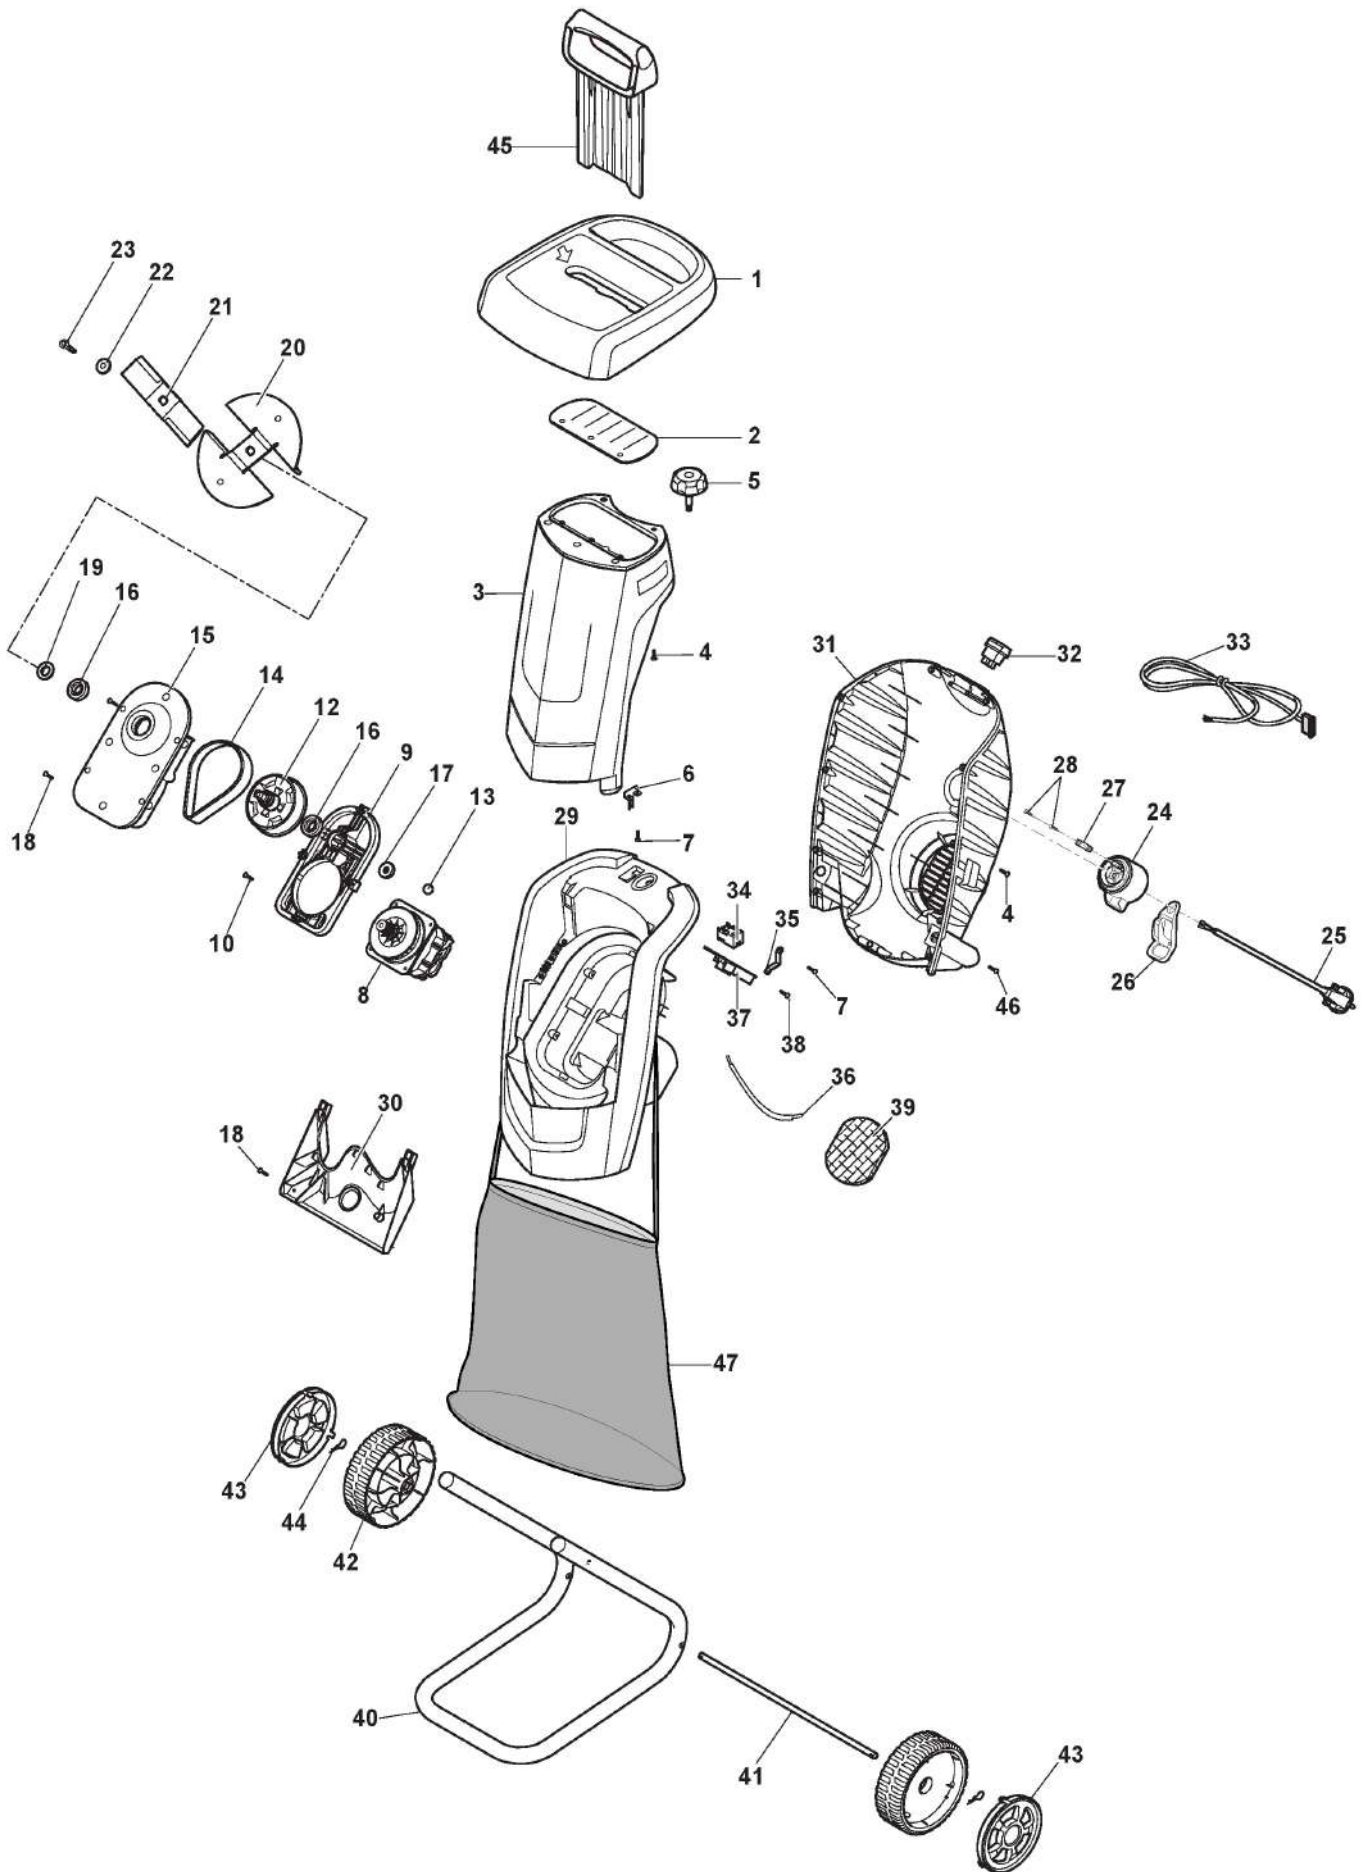

# Chipper

Zn. c.	Množ.	Kód výrobku	Popis	Poznámky	From	Až do
1	1	118802925/0	Handle			
2	1	118802775/0	Guard			
3	1	118802924/0	Cover Upper White			
4	16	6981149	Screw			
5	1	118802747/0	Knob			
6	1	118802757/0	Key			
7	4	6981269	Screw			
8	1	118802745/0	Engine			
9	1	118802771/0	Crankcase			
10	6	118810099/0	Screw			
12	1	118802746/0	Pulley			
13	1	3353020	Seeger Ring			
14	1	118802774/0	Belt Pulley			
15	1	118802769/0	Engine Cover			
16	1	118802759/0	Bearing			
17	1	118802758/0	Bearing			
18	14	6981425	Screw			
19	1	118802760/0	Gasket			
20	1	118802764/0	Flywheel			
21	1	118802762/1	Blade			
22	1	118802755/0	Screw Gasket			
23	1	112793301/0	Screw			
24	1	118804844/0	Power Outlet			
25	1	118804845/0	Power Cord Assy			
26	1	118804847/0	Power Hook			
27	1	118804846/0	Cable Holder			
28	1	112728099/1	Screw			
29	1	118802899/0	Housing Black			
30	1	118802766/0	Pressure plate			
31	1	118802928/0	Bottom cover			
32	1	118802750/0	Switch			
33	1	118802752/0	Switch wires			
34	1	118802751/0	Safety switch			
35	1	118802761/0	Lock cover			
36	2	118802753/0	Safety switch Cable			
37	1	118802749/0	Electronic Card			
38	2	6981149	Screw			
39	1	118802754/0	Filter			
40	1	118802909/0	Support, Wheel			
41	1	118802756/0	Wheel Axle			
42	2	118802767/0	Wheel			
43	2	118802930/0	Hub Cap White			
44	2	118802217/0	Cotter Pin			
45	1	118802773/0	Prodder			
46	2	112728519/0	Screw			
47	1	118805063/0	Collecting Bag			