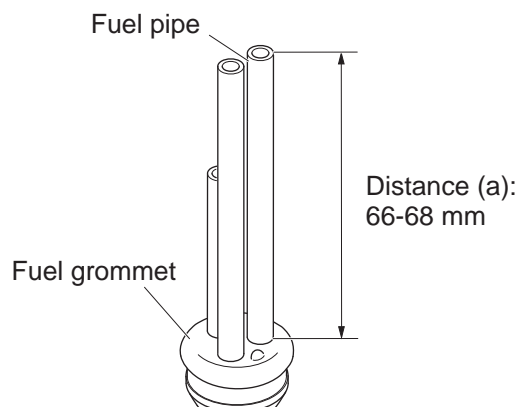

TECHNICAL INFORMATION

SUBJECT: Pipe on ECHO PB-2520, PB-2620, shindaiwa EB252 and EB262

Number: Y2020-677(1/2)
Issued: Jan. 31, 2020

Parts unification		
PB-2520 (30)	Serial Number 30001100 and before	Serial Number 30001101 and after
PB-2520 (38)	Serial Number 38002306 and before	Serial Number 38002307 and after
EB252 (38)	Serial Number 38003980 and before	Serial Number 38003981 and after
Fuel pipe Joint pipe Fuel pipe Clip	 <p>V471-005240</p> <p>V186-000520</p> <p>V471-003731 Length: 140 mm</p> <p>V490-001240 : 2 pcs</p>	 <p>Nil</p> <p>Nil</p> <p>V471-002131 Length: 220 mm</p> <p>V490-001240 : 1 pc</p>
Pipe V471-002131 can be used on the unit before this change.		

NOTE: Distance (a) of fuel pipe is the same.

TECHNICAL INFORMATION Number: Y2020-677(2/2)

PB-2620(38)	Serial Number 38005562 and before	Serial Number 38005563 and after
EB262 (38)	Serial Number 38002052 and before	Serial Number 38002053 and after
<p>Fuel pipe</p> <p>Joint pipe</p> <p>Fuel pipe</p> <p>Clip</p>	 <p>V471-003590</p> <p>V186-000520</p> <p>132010-04921 Length: 150 mm</p> <p>V490-001240 : 2 pcs</p>	 <p>Nil</p> <p>Nil</p> <p>V471-002171 Length: 230 mm</p> <p>V490-001240 : 1 pc</p>
<p>Pipe V471-002171 can be used on the unit before this change.</p>		

NOTE: Distance (a) of fuel pipe is the same.