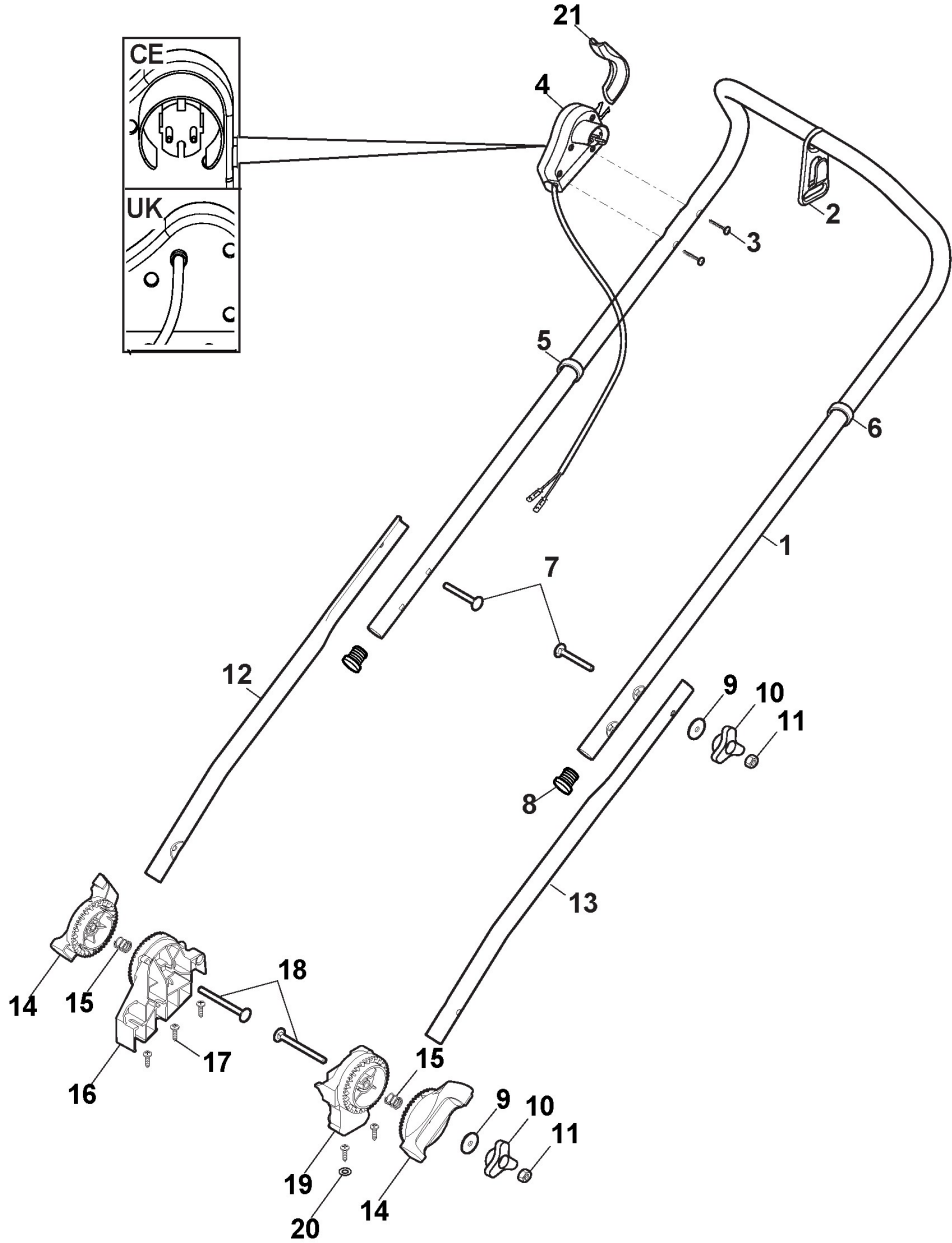

Handle, Upper Part

Zn. c.	Množ.	Kód výrobku	Popis	Poznámky	From	Až do
CE	1	381600547/2	Dead Hand Switch CE			
UK	1	381600548/2	Dead Hand Switch UK			
1	1	381007516/0	Handle, Upper Part			
2	1	322195101/4	Fairlead			
3	2	112728701/0	Screw			
4	1	381600547/0	Dead Hand Switch CE	CE Plug		To
4	1	381600547/1	Dead Hand Switch CE	CE Plug	From	To
4	1	381600547/2	Dead Hand Switch CE	CE Plug - Switch lever To be ordered separately	01-September 2015	31-August-2016
5	1	122192000/1	Clamp			
6	1	122192151/0	Fairlead Holder Clamp			
7	2	122943016/0	Screw			
8	2	118566112/0	Polyethylene Push Road Ivars D=20inch			
9	4	112523050/0	Washer			
10	4	122399900/0	Knob			
11	4	112154521/0	Nut			
12	1	381007517/0	Right Handle, Lower Part			
13	1	381007518/0	Left Handle, Lower Part			
14	2	322246102/0	Handle Joint			
15	2	122430210/0	Bearing			
16	2	322745055/0	Right Joint			
17	5	112728714/0	Screw			
18	2	122943017/0	Screw			
19	1	322745056/0	Left Joint			
20	1	112521320/0	Washer			
21	1	322319529/0	Leva Salvamotore			