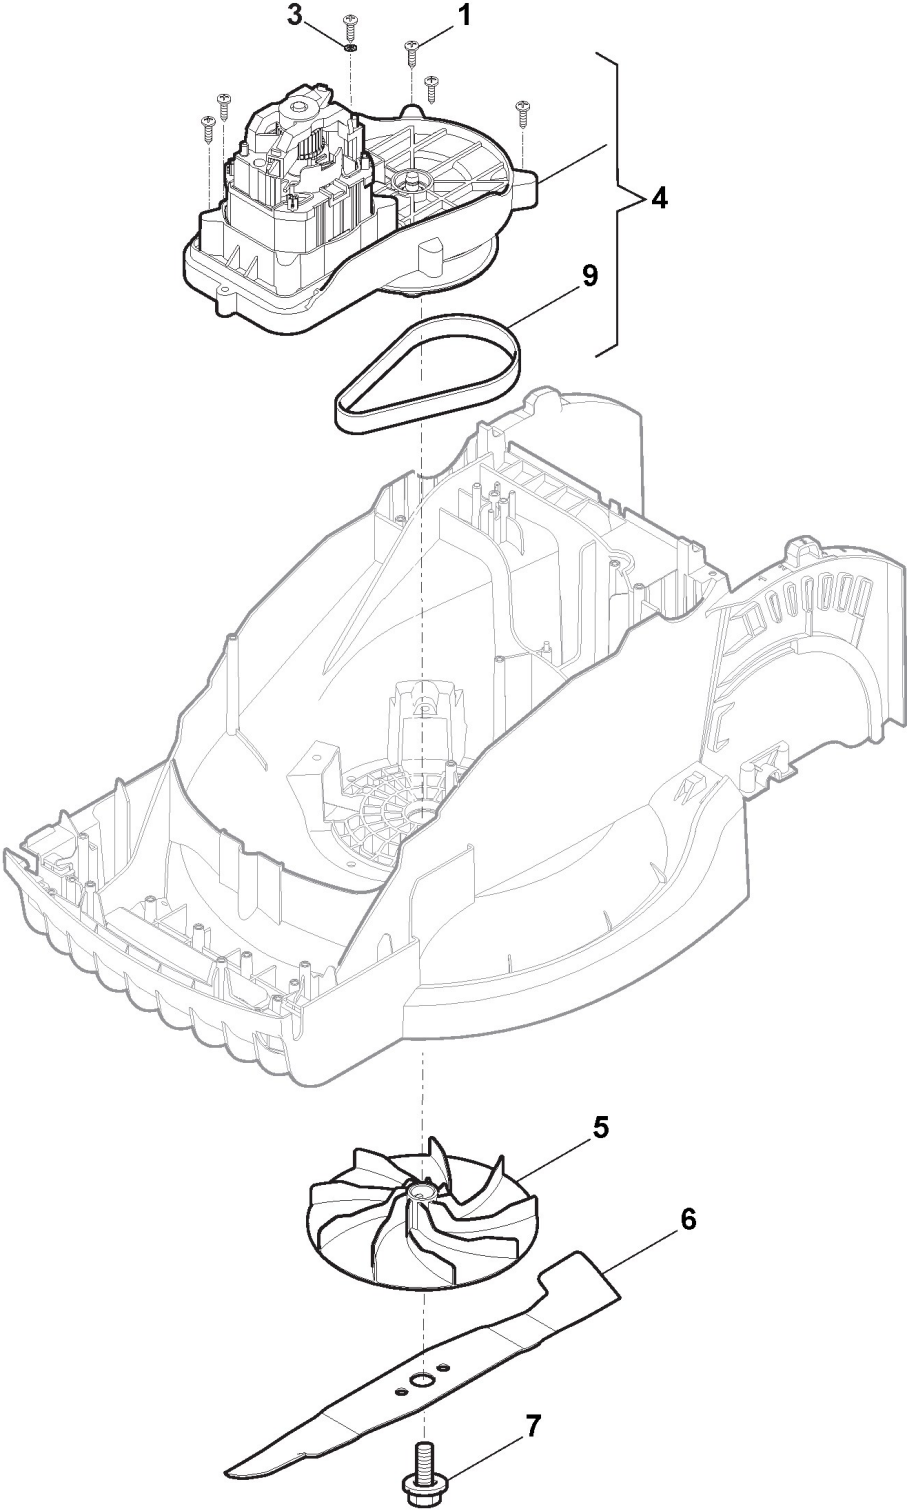

Electric Motor/Blade

Zn. c.	Množ.	Kód výrobku	Popis	Poznámky	From	Až do
1	4	112728699/0	Screw			
3	1	112523020/0	Washer			
4	1	118563697/0	Electric Motor 1800W	1800W		To 31-August- 2012
4	1	118563697/1	Electric Motor 1800W	1800W	From	
5	1	322465644/0	Blade Hub			To 31-August- 2012
5	1	322465644/1	Blade Hub		From	
6	1	181004155/0	Blade			To 31-August- 2016
6	1	181004161/0	Blade		From	
7	1	381004352/1	Screw			
9	1	118810092/0	Belt