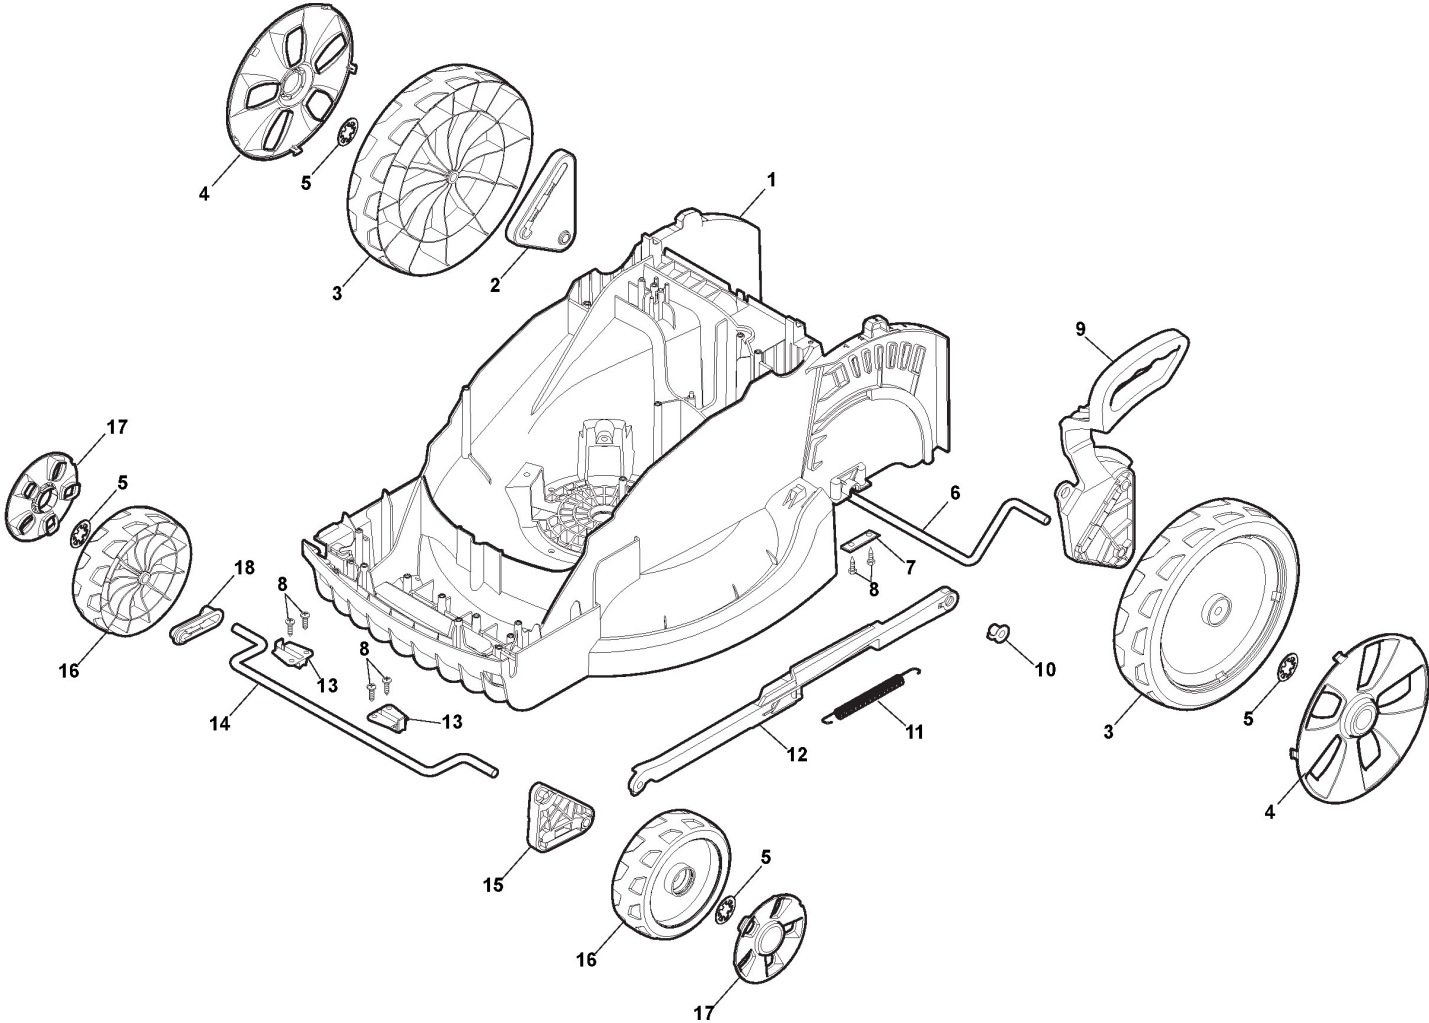

ALPINA

BL 420 EP (2020)

294420064/A19

Spare parts list Reservdelar Repuestos Ersatzteile Pièces détachées Reserve onderdelen Catalogo ricambi

- Use ST. S.p.A. Genuine Spare Parts specified in the parts list for repair and/or replacement.
- The contents described in the parts list may change due to improvement.
- The drawings of the spare parts are only indicative And might Not represent the part in question exactly.
- The indications "right" - "left" - "front" - "rear" refer to the position of the operator when using the machine.
- When placing orders of parts for repair And/Or replacement, make sure that the illustrated parts list Is the one applying to the machine's year of manufacture, as shown on the identification plate attached to the machine.

Deck And Height Adjusting

Zn. c.	Množ.	Kód výrobku	Popis	Poznámky	From	Až do
1	1	322066761/0	Grey Deck			To
1	1	322066784/0	Deck STIGA Grey		From	31-August-2014
2	1	322785387/0	Support, Wheel			To
2	1	322785450/0	Support, Wheel		From	31-August-2014
3	2	322686105/0	Wheel			
4	2	322110637/0	Hub Cap Grey			
5	4	112604903/0	Washer			
6	1	122033427/0	Rear Wheel Axle			
7	2	322545142/0	Plate			
8	8	112728714/0	Screw			
9	1	322785388/0	Lever, Height Adjustment			To
9	1	322785388/1	Lever, Height Adjustment		From	31-August-2012
9	1	322785443/0	Lever, Height Adjustment		From	To
9	1	322785443/1	Lever, Height Adjustment		01-September-2014	31-August-2017
10	1	322524354/0	Pin			
11	1	122446195/0	Spring			
12	1	322869680/0	Rod, Height Adjustment			To
12	1	322869690/0	Rod, Height Adjustment		From	31-August-2014
13	2	322785415/0	Plate			
14	1	122033426/0	Rear Wheel Axle			
15	1	322785386/0	Support, Wheel			To
15	1	322785438/0	Support, Wheel		From	31-August-2014
16	2	322686104/0	Wheel			
17	2	322110685/0	Hub Cap Grey			
18	1	322785385/0	Support, Wheel			To
18	1	322785449/0	Support, Wheel		From	31-August-2014
					01-September-2014	