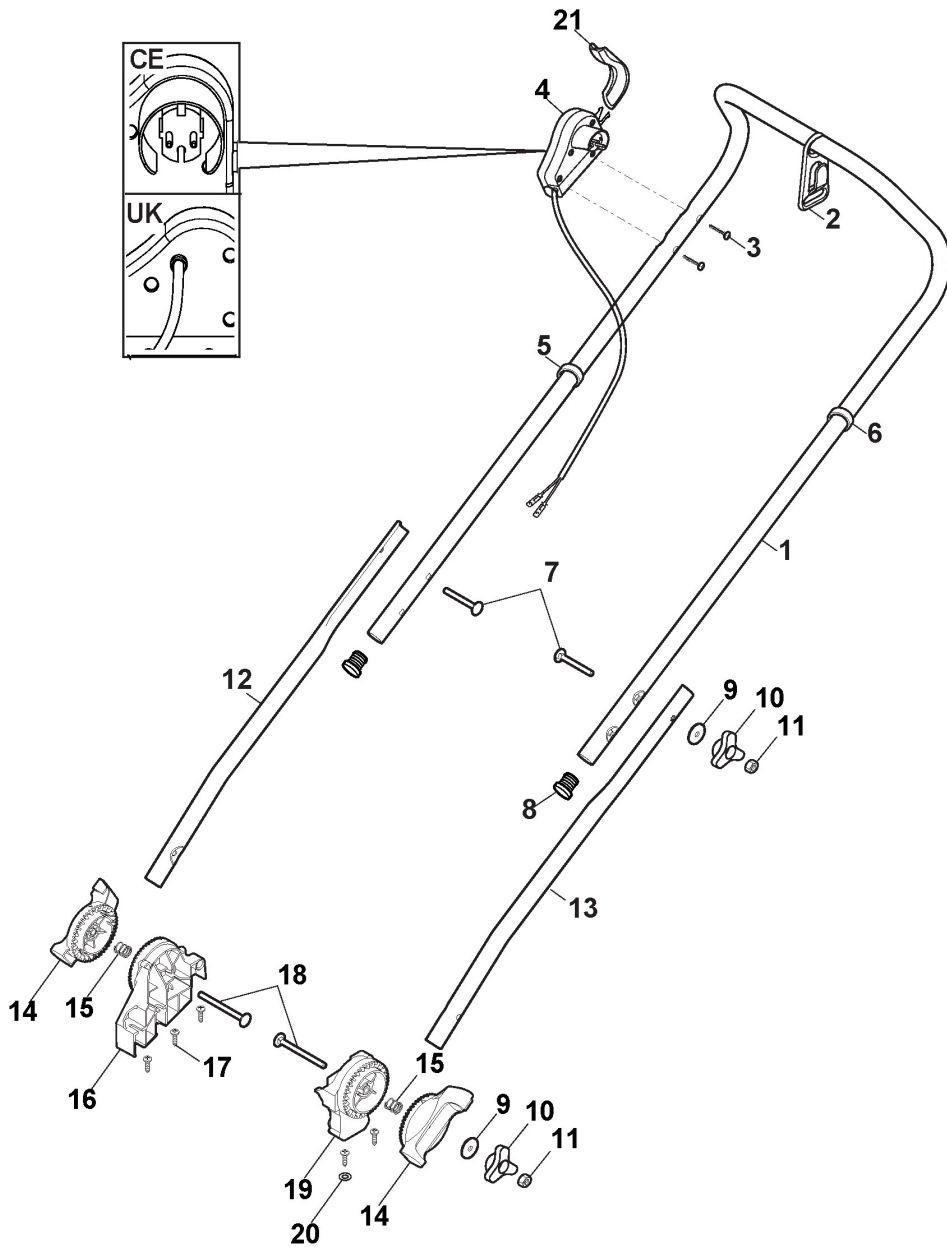

# Handle, Upper Part

Zn. c.	Množ.	Kód výrobku	Popis	Poznámky	From	Až do
CE	1	381600547/2	Dead Hand Switch CE			
UK	1	381600548/2	Dead Hand Switch UK			
1	1	381007516/0	Handle, Upper Part			
2	1	322195101/4	Fairlead			
3	2	112728701/0	Screw			
4	1	381600547/0	Dead Hand Switch CE	CE Plug		To
4	1	381600547/1	Dead Hand Switch CE	CE Plug	From	To
4	1	381600547/2	Dead Hand Switch CE	CE Plug - Switch lever To be ordered separately	01-September 2015	31-August-2016
5	1	122192000/1	Clamp			
6	1	122192151/0	Fairlead Holder Clamp			
7	2	122943016/0	Screw			
8	2	118566112/0	Polyethylene Push Road Ivars D=20inch			
9	4	112523050/0	Washer			
10	4	122399900/0	Knob			
11	4	112154521/0	Nut			
12	1	381007517/0	Right Handle, Lower Part			
13	1	381007518/0	Left Handle, Lower Part			
14	2	322246102/0	Handle Joint			
15	2	122430210/0	Bearing			
16	2	322745055/0	Right Joint			
17	5	112728714/0	Screw			
18	2	122943017/0	Screw			
19	1	322745056/0	Left Joint			
20	1	112521320/0	Washer			
21	1	322319529/0	Leva Salvamotore			