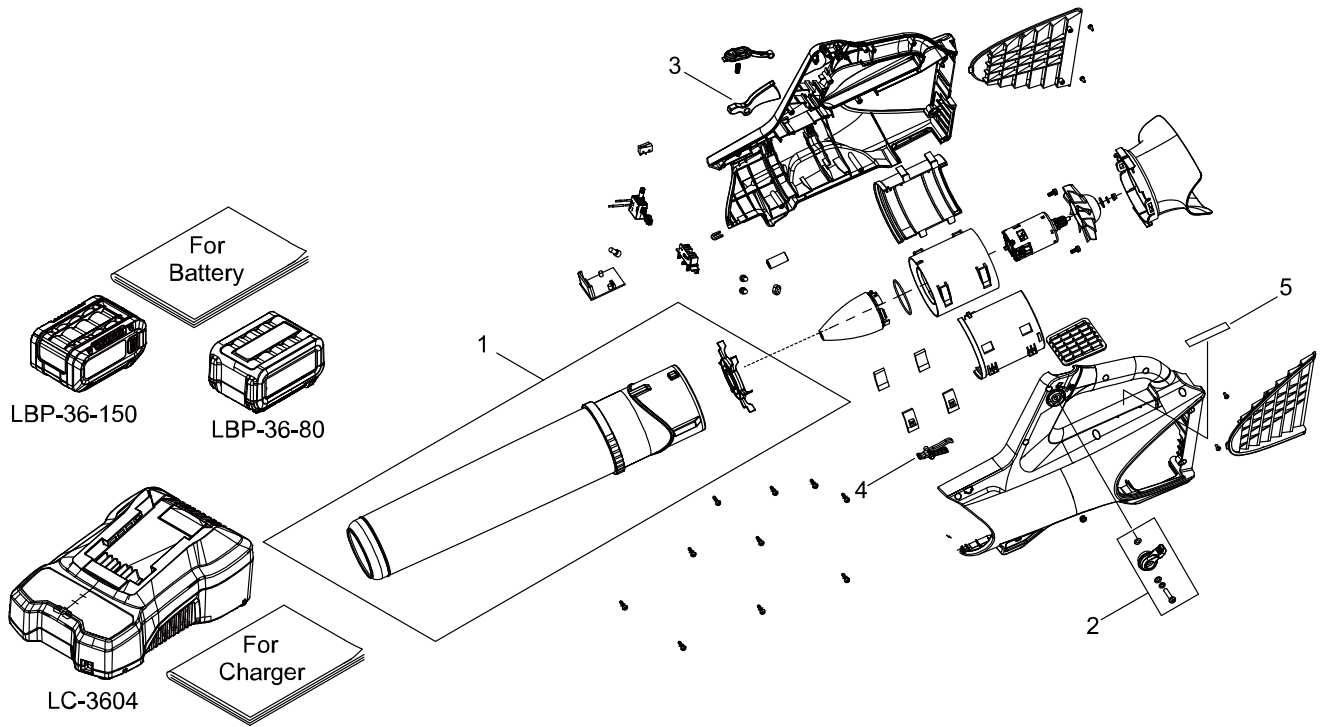

BLOWER

* Batteries and charger are handle as accessories instead of spare parts.
 Please place an order of batteries and charger at the same time as unit order.

BLOWER

Key No.	LV (+)	Parts Number	Parts Description	Qty	Standard	Class
1		P022-061670	PIPE,BLOWER	1		B
2		P022-061680	LEVER KIT	1		C
3		P022-061690	LEVER	1		C
4		P022-061700	PIECE, LEVER	1		C
5		P022-061710	LABEL,CAUTION	1		D