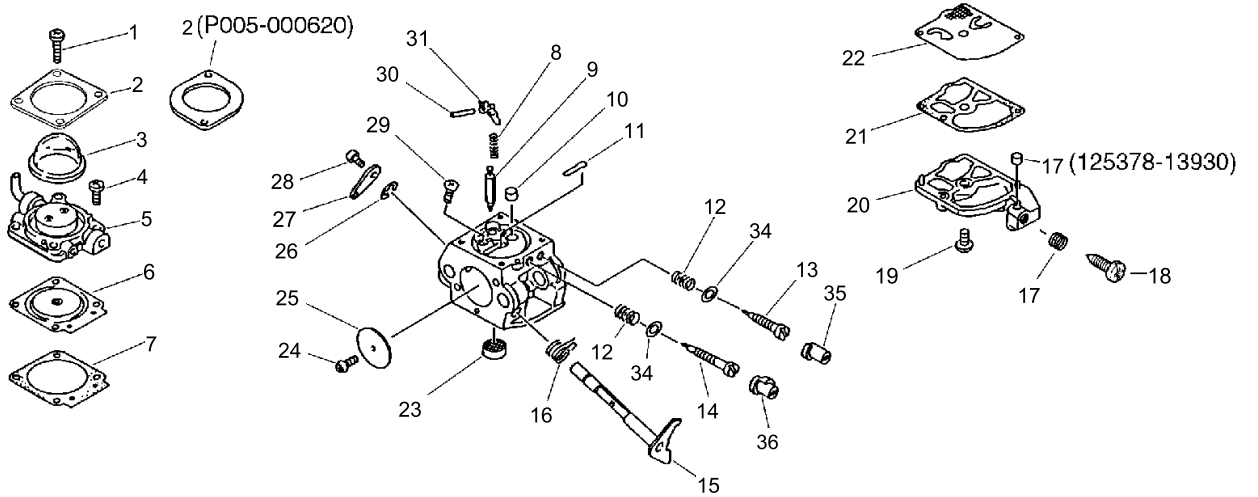

CARBURETOR

No.10

CARBURETOR

KEY NO	LV(+)	Part No	Description	Qty	Standard
		125200-08361	CARBURETOR ASSY	1	C1M-K25A
		125200-08661	CARBURETOR ASSY	1	C1M-K49A
		125200-08662	CARBURETOR	1	C1M-K49A
		125200-08663	CARBURETOR	1	C1M-K49B
		125200-08664	CARBURETOR	1	
		125200-08665	CARBURETOR	1	C1M-K49C
1	+	125344-05360	SCREW	2	
1	+	125344-05360	SCREW	4	
1	+	P005-000980	SCREW	4	
2	+	125363-08560	RING	1	
2	+	P005-000620	RETAINER	1	
3	+	125381-46730	PUMP, PRIMING	1	
3	+	125381-08660	PUMP, PRIMING	1	
4	+	125310-05360	SCREW	2	
5	+	125383-08360	BASE, PRIMER	1	
5	+	P005-000610	BASE, PRIMER	1	
6	+	125341-08360	DIAPHRAGM	1	
7	+	125340-34530	GASKET, DIAPHRAGM	1	
8	+	125322-13930	SPRING, COIL	1	
9	+	125337-08260	VALVE, INLET NEEDLE	1	
10	+	125376-51030	NOZZLE, CHECK VALVE	1	
10	+	125376-08660	NOZZLE, CHECK VALVE	1	
11	+	125345-08360	PLUG, WELCH	1	
12	+	125319-42030	SPRING, COIL	2	
13	+	125320-08260	NEEDLE, HIGH SPEED	1	
13	+	P005-000470	SCREW, MAIN MIXTURE	1	
14	+	125318-08260	NEEDLE, IDLE	1	
14	+	P005-000460	SCREW, IDLE MIXTURE	1	
15	+	125317-08360	SHAFT, THROTTLE	1	
16	+	125313-08360	SPRING, THRT. RETURN	1	
17	+	125378-13930	PIECE, FRICTION	1	
17	+	125333-08560	SPRING,ADJUST SCREW	1	
18	+	125334-13930	SCREW, IDLE ADJUST	1	
18	+	125344-08560	SCREW	1	
19	+	125310-13930	SCREW	1	
20	+	125324-08360	COVER, PUMP	1	
20	+	P005-000610	BASE, PRIMER	1	
21	+	125325-08360	GASKET, PUMP	1	
22	+	125312-08360	DIAPHRAGM, FUEL PUMP	1	
23	+	125326-08360	STRAINER	1	
24	+	125314-13930	SCREW	1	3*4
25	+	125316-13930	VALVE, THROTTLE	1	
26	+	125327-13930	CLIP	1	
27	+	125350-08360	LEVER, THROTTLE	1	
28	+	125348-13930	SCREW	1	
29	+	125339-13930	SCREW	1	
30	+	125338-13930	PIN, METERING ARM	1