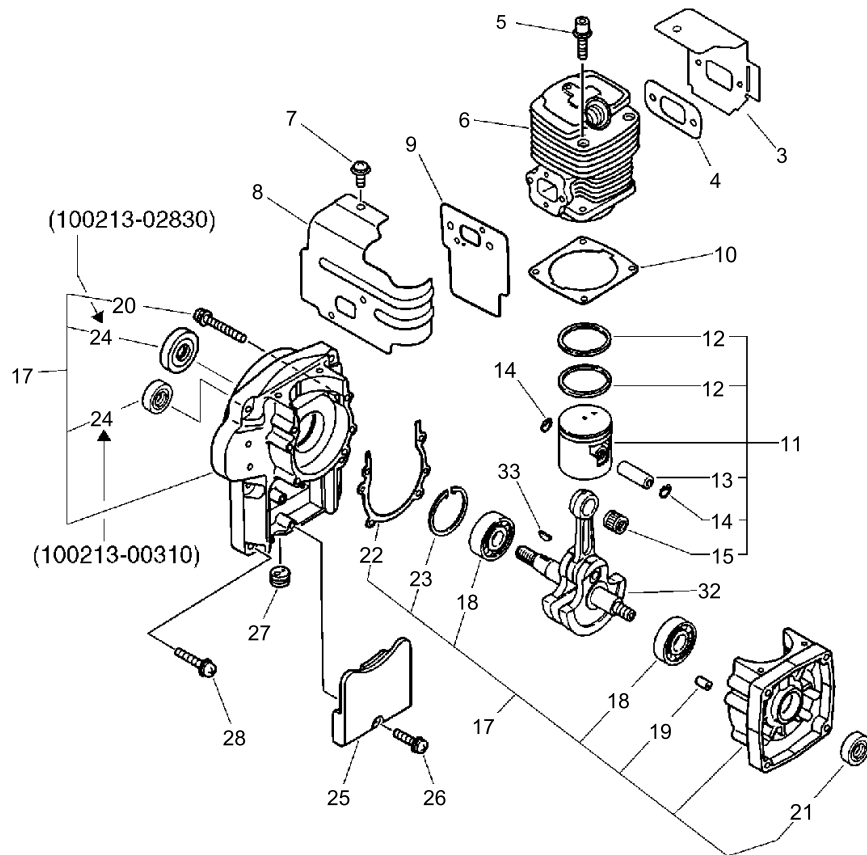

CYLINDER, PISTON, CRANKCASE

No.1

CYLINDER, PISTON, CRANKCASE

KEY NO	LV(+)	Part No	Description	Qty	Standard
3		101514-06210	COVER, CYLINDER	1	
3		A160-000450	COVER,CYLINDER	1	
4		145510-06210	GASKET, MUFFLER	1	
4		145510-06211	GASKET, MUFFLER	1	
5		900162-05020	BOLT, H.S. 5*20	4	5*20 W,SW
5		900162-05022	BOLT, H.S. 5*22	4	5*22 W,SW
6		101011-06211	CYLINDER	1	
6		101011-08360	CYLINDER	1	
6		A130-000110	CYLINDER	1	
6		A130-000111	CYLINDER	1	
7		900238-05010	SCREW 5*10	1	5*10
8		101514-08260	COVER, CYLINDER	1	
9		130016-06210	GASKET, INTAKE	1	
9		130016-06211	GASKET, INTAKE	1	
10		101010-06210	GASKET, CYL. BASE	1	
10		101010-06211	GASKET, CYL. BASE	1	
11		100000-08360	PISTON KIT	1	
11		P021-001820	PISTON KIT	1	
12	+	100011-08360	RING, PISTON	2	
13	+	100013-06210	PIN, PISTON	1	
14	+	100015-00120	CIRCLIP, PISTON PIN	2	
15	+	100012-12330	BEARING, NEEDLE	1	
15	+	100012-12331	BEARING, NEEDLE	1	
17		100204-08260	CRANKCASE KIT	1	
17		100204-08261	CRANKCASE KIT	1	
18	+	900810-36202	BEARING, BALL 6202	2	6202/C3
19	+	100215-03930	PIN, DOWEL	2	
20	+	900162-05040	BOLT, H.S. 5*40	4	5*40 W,SW
21	+	100213-00310	OILSEAL	1	ISCD 15 25 7
22	+	100242-10720	GASKET, CRANKCASE	1	
22	+	100242-10721	GASKET, CRANKCASE	1	
23	+	900702-00035	CIRCLIP 35	1	CR-35
24	+	100213-02830	OILSEAL	1	ISMX15,35,6
24	+	100213-00310	OILSEAL	1	ISCD 15 25 7
25		159129-08260	COVER, DUST	1	
26		900238-05018	SCREW 5*18	1	5*18
27		151112-04630	BUSHING	1	
28		900162-05032	BOLT, H.S. 5*32	6	5*32 W,SW
32		100100-06210	CRANKSHAFT ASSY	1	
33		900323-03014	KEY WOODRUFF	1	3*14