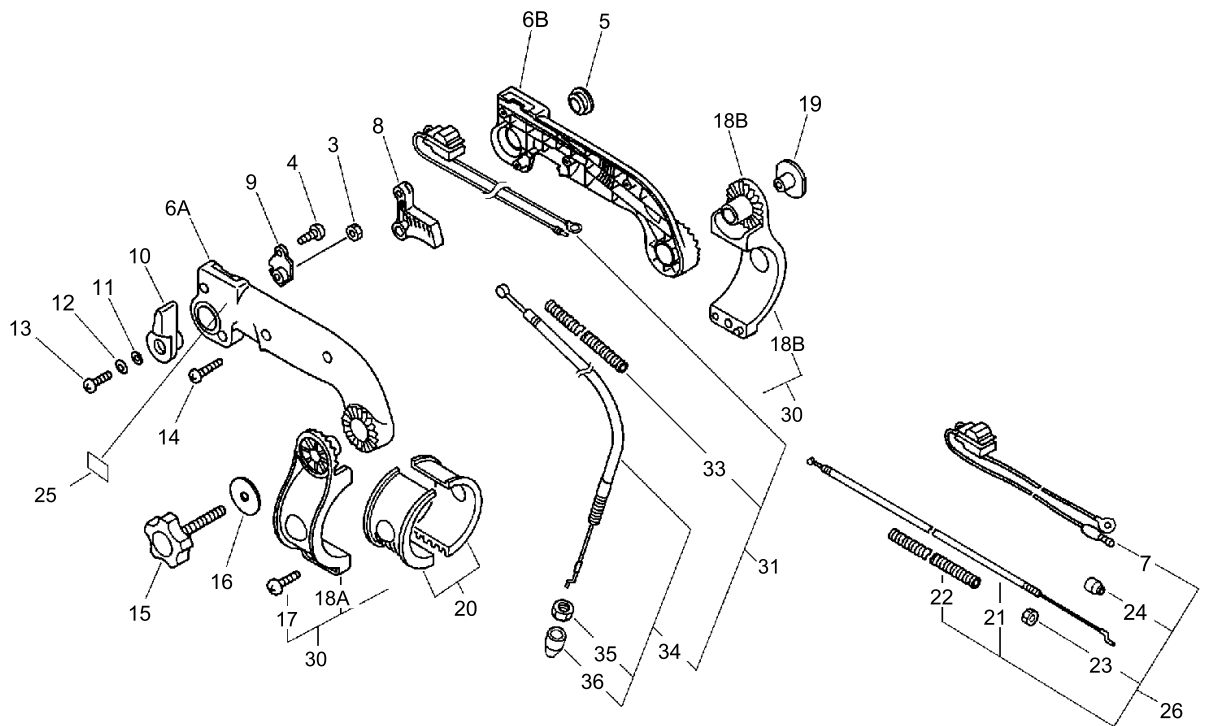

THROTTLE

No. 9

THROTTLE

KEY NO	LV(+)	Part No	Description	Qty	Standard
3		900500-00006	NUT 6	1	6
4		900245-04010	SCREW 4*10	1	4*10
5		351146-07560	PLUG	1	
6A		351315-07560	HANDLE, FRONT	1	
6B		351311-07560	HANDLE, FRONT	1	
8		178010-07560	CONTROL, THROTTLE	1	
8		178010-07561	CONTROL, THROTTLE	1	
9		178123-07561	BRACKET, THROTTLE	1	
10		178054-07560	CONTRTOL, THROTTLE	1	
11		900603-00006	WASHER 6	1	6.5*13*1
12		900605-00006	WASHER, SPRING 6	1	6
13		900235-06020	SCREW 6*20	1	6*20
14		900256-04022	SCREW 4*22	4	4*22
15		305812-07560	KNOB, FASTENER	1	
15		305812-08260	KNOB, FASTENER	1	
16		178516-07560	WASHER 6	1	
17		900253-05020	SCREW 5*20	1	5*20
18A		351011-07560	BRACKET, HANDLE	1	
18A		C405-000020	BRACKET,HANDLE	1	
18B		351028-07560	BRACKET, HANDLE	1	
18B		C405-000030	BRACKET,HANDLE	1	
30		351301-07560	BRACKET ASSY, HANDLE	1	
17	+	900253-05020	SCREW 5*20	1	5*20
18A	+	351011-07560	BRACKET, HANDLE	1	
18A		C405-000020	BRACKET,HANDLE	1	
18B	+	351028-07560	BRACKET, HANDLE	1	
18B		C405-000030	BRACKET,HANDLE	1	
19		178021-08260	NUT, THROTTLE ROD	1	
20		210019-07560	COLLAR	2	
20		210019-07560	COLLAR	2	
26		178100-08261	CONTROL, THR. W/WIRE	1	
26		178100-08262	CABLE ASY, CONTROL	1	
26		178100-08263	CABLE ASY, THROTTLE	1	
7	+	163400-08261	SWITCH, IGNITION	1	
7	+	163400-08262	SWITCH, IGNITION	1	
21	+	178001-08260	WIRE, THROTTLE	1	
21	+	178001-08360	WIRE, THROTTLE	1	
23	++	900500-00006	NUT 6	1	6
24	++	178082-08260	CAP	1	
22	+	178127-47530	TUBE	1	7*10*760
25		890157-06560	LABEL, SWITCH	1	
31		V043-000021	CABLE,ASM CONTROL	1	
33	+	V475-003210	TUBE	1	7*10*860
34	+	V430-001240	CABLE,BOWDEN	1	
35	++	900500-00006	NUT 6	1	6
36	++	178082-08260	CAP	1