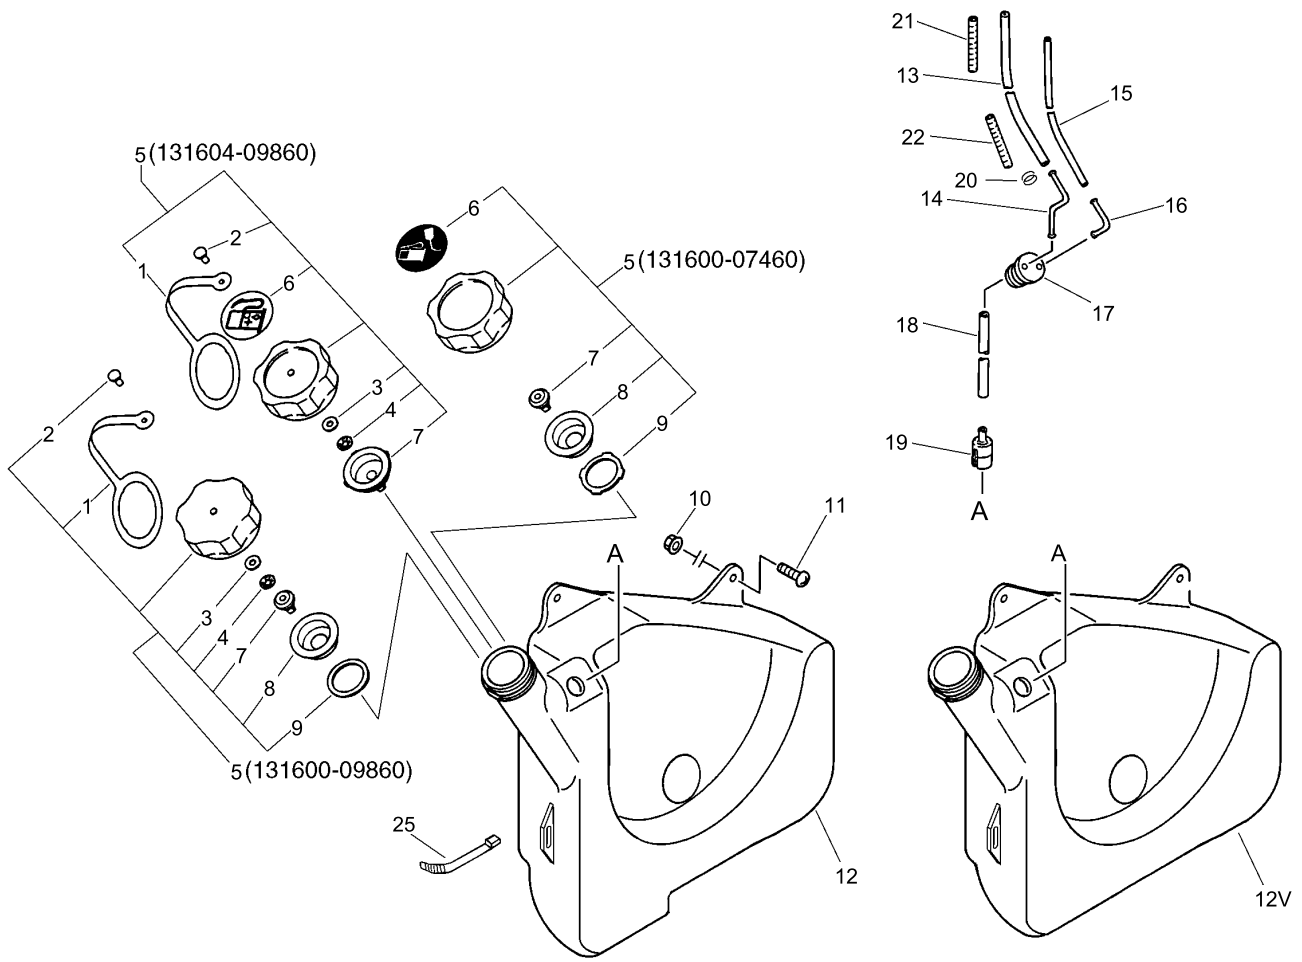

FUEL TANK

FUEL TANK

KEY NO	LV(+)	Part No	Description	Qty	Standard
5		131600-07460	CAP ASSY, FUEL TANK	1	
5		131604-09860	CAP ASSY, FUEL TANK	1	
5		131600-09860	CAP ASSY, FUEL TANK	1	
5		131600-09861	CAP ASY, FUEL	1	
1	+	131051-27230	LINK	1	
2	+	900319-30060	RIVET 3*6	1	3*6
2	+	900319-30070	RIVET 3*7	1	3*7
3	+	900600-00003	WASHER 3	1	3
4	+	131053-03060	NUT	1	
6	+	890147-06160	LABEL, FUEL MIX	1	
6	+	890147-08260	LABEL, FUEL MIX	1	
7	+	131314-22330	SEAL, BREATHER	1	
7	+	131314-06320	VALVE, CHECK	1	
8	+	131015-21230	HOLDER, CHECK	1	
8	+	A358-000000	HOLDER,CHECK VALVE	1	
9	+	131016-21230	GASKET, FUEL CAP	1	
9	+	131016-21060	GASKET, FUEL CAP	1	
10		900516-00005	NUT, FRANGE 5	3	5
11		900209-05020	SCREW, 5*20	3	5*20
12		131010-08260	TANK, FUEL	1	
12		131010-08261	TANK, FUEL	1	
12		131010-08262	TANK, FUEL	1	
12		131010-08263	TANK, FUEL	1	
12		131010-08264	TANK, FUEL	1	
12		131010-08265	TANK, FUEL	1	
12V		131010-08266	TANK, FUEL	1	
13		132010-08260	PIPE, FUEL	1	3*7*520 NBR
14		132011-08260	CONNECTOR, FUEL PIPE	1	
15		132016-08260	PIPE, FUEL	1	2*4*480
16		132021-08260	CONNECTOR, PIPE	1	
17		132115-02960	GROMMET	1	
18		132012-08261	PIPE 3*7*270	1	3*7*270 NBR
18		V471-000770	PIPE	1	
19		131205-30830	STRAINER, FUEL	1	
19		131205-19830	STRAINER, FUEL	1	
20		132013-26630	CLIP	2	6.5MM
21		132015-08260	COVER, PROTECTIVE	1	
22		178127-03460	TUBE	1	
25		V495-000300	BAND	1	CV-150
25		178121-43230	BAND	1	CV-150 BL