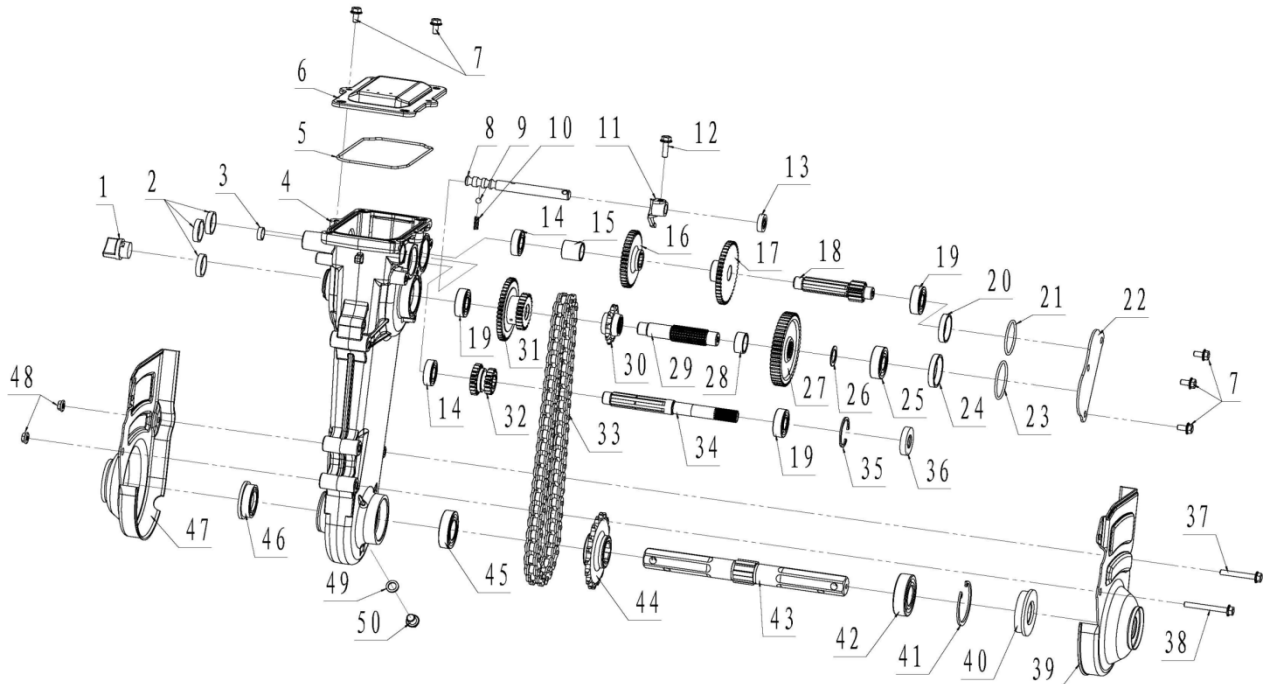

Cutia de viteze și transmisie

Ref. Nr.	Cod intern	Description	Qty
1	T0303025	Oil Hole Plug	1
2	T0303001	Oil Plug A	3
3	T0303002	Oil Plug B	1
4	T0303003	Gear Box	1
5	T0303032	Seal Ring Of Top Cover	1
6	T0303033	Top cover Comp Of Gear Bo	x 1
7	GB/T 5787-86	Bolt M6×12	5
8	T0303020	Shift Fork Shaft	1
9	GB308-89	Steel Ball SΦ6.35	1
10	T0303021	Sping	1
11	T0303022	Shift Fork	1
12	GB/T 5787-86	Bolt M6×20	1
13	T0303400	Oil Seal 12×22×6	1
14	GB/T 276-94	Bearing 6002	2
15	T0303017-2FR	Bush F1	1
16	T0303016-2FR	The 2nd Driven Gear	1
17	T0303015	The 1st Driven Gear	1
18	T0303014	Counter Shaft	1
19	GB/T 276-94	Bearing 6202	3
20	T0303013	Bush C	1

Ref. Nr.	Cod intern	Description	Qty
21	T0303031	O-ring39×2.6	1
22	T0303029	Oil Stopper	1
23	T0303030	O-ring43.5×2.6	1
24	T0303006	Bush D	1
25	GB/T 276-94	Bearing 6203	1
26	T0303007	Backup Plate	1
27	T0303008	Driving Gear	1
28	T0303009	Bush I	1
29	T0303011	Driving Sprocket Shaft	1
30	T0303010	Driving Sprocket	1
31	T0303012-2FR		1
32	T0303019-2FR	Two-throw Gear	1
33	T0303200	Chain(50 Joints)	1
34	T0303018	Main Shaft	1
35	GB/T 893.1-86	Circlip 35	1
36	T0303300	Oil Seal 16×35×7	1
37	GB/T 5787-86	Bolt M6×45	1
38	GB/T 5787-86	Bolt M6×55	1
39	T0303027	Gear Box Left Cover	1
40	T0303200	Oil Seal A	1
41	GB/T 893.1-86	Circlip 52	1
42	GB/T 276-94	Bearing 6205	1
43	T0303004	Driven Sprocket Shaft	1
44	T0303005	Driven Sprocket	1
45	GB/T 276-94	Bearing 6005	1
46	T0303100	Oil Seal B	1
47	T0303026	Gear Box Right Cover	1
48	GB/T 6177.1	Nut M6	2
49	111.060.320.013	Washer 10×16×2	1
50	111.201.020.003	BoltM10×1.25×12	1

Apărători

Ref. Nr.	Cod intern	Description	Qty
1	T0305005	Left Fender	1
2	GB/T 16674	Bolt M6×16	10
3	GB/T 97.1	Washer 6×22×2	10
4	T0305002	Rubber Sleeve	6
5	GB/T 6177	Nut M6	10
6	T0305003	Right Fender	1
7	T0305006	Connecting Plate	1

Roți

Ref. Nr.	Cod intern	Description	Qty
1	GB6177-86	Nut M10	8
2	GB/T 93 8	Spring Washer10	8
3	GB96	Washer 10	8
4		Wheel axle	1
5	T0310002	Spoke (R)	1
6		Inner Tube	1
7		Outer Rubber Tyre 3.5-4	1