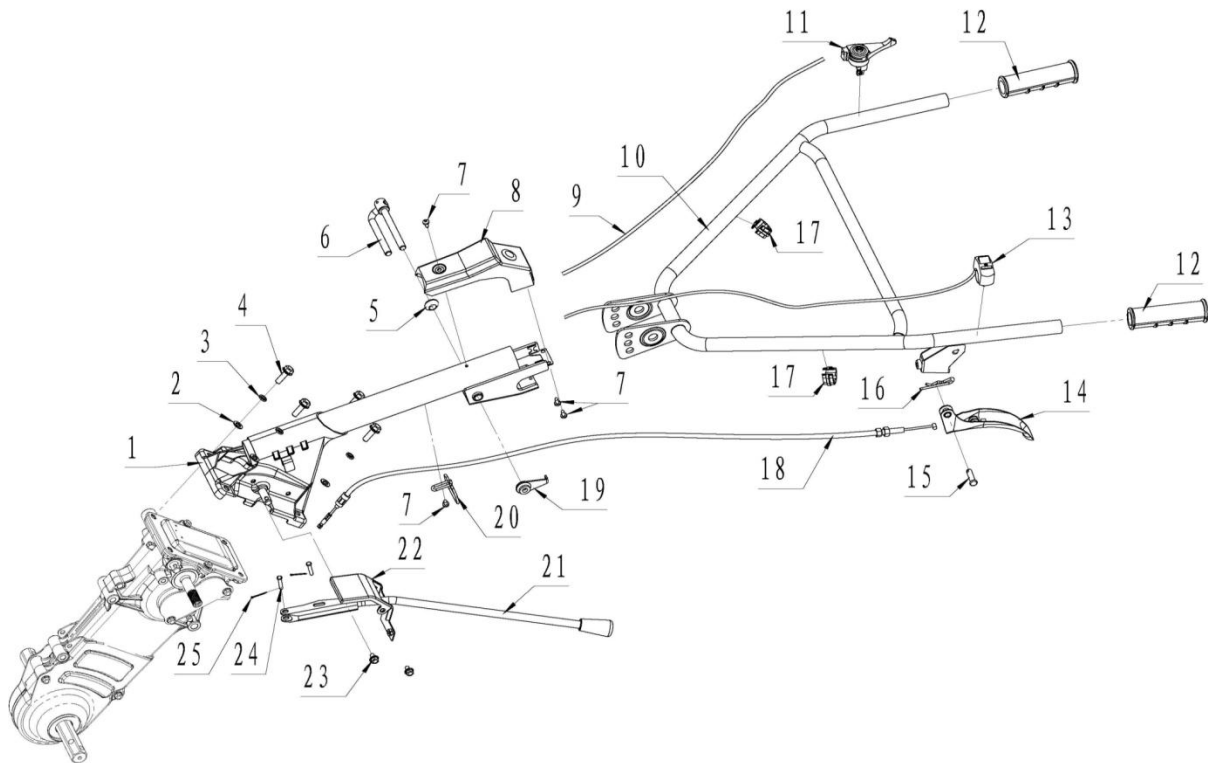

Ansamblu ghidon

Ref. Nr.	Cod intern	Description	Qty
1	T0302700	Standing ipe Jointing	1
2	GB/T 95 8	Flat Washer8	4
3	GB/T 93 8	Spring Washer8	4
4	GB/T 16674.1	Bolt M8×25	4
5	T0302003	Wimble Bush	1
6	T0302200	Handle Adjuster Comp	1
7		Screw ST4.8×12	4
8	T0302008	Inlet Cover	1
9	T0302500	Throttle Cable Comp	1
10	T0302300	Handle Comp	1
11	T0302600	Throttle Handlebar	1
12	T0302005	Grip	2
13	T0302400	Shut Down Switch Comp	1
14	T0302009	Clutch Handle	1
15	T0302011	Pin 8×28	1
16	T0302010	Clip F	1
17		Clipφ22	2
18	T0302900	Clutch Cable	1
19	T0302100	Stand Comp	1
20	T0302007	Loop	1
21	T0302800	Shift Lever	1
22	T0302001	Gear Position Indication Stan	1
23	GB/T 5789	Bolt M6×10	2
24	GB 882	Pin SX 25	2
25	T0302006	Clip1.5 X 20	2