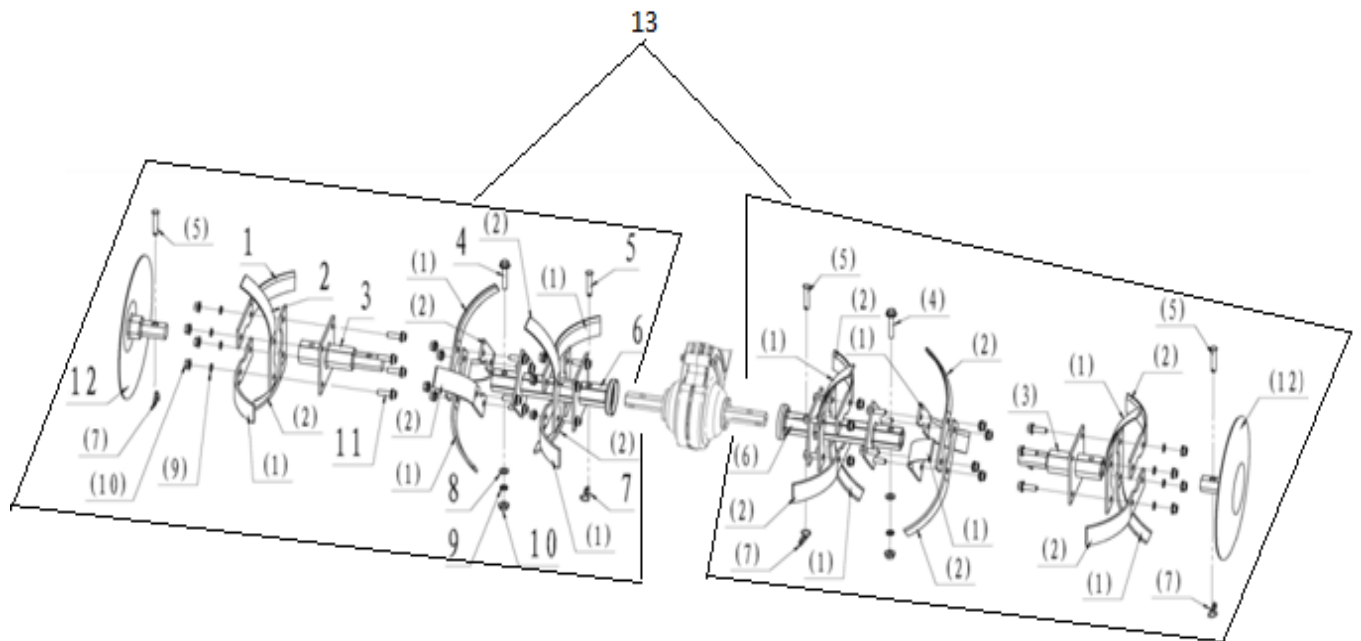

Ansamblu freze

Ref. Nr.	Cod intern	Description	Qty
1	T0304002	Left Rotary Blade	12
2	T0304003	Right Rotary Blade	12
3	T0304200	subsidiary Blade Holder Com	2
4	GB/T 5783	Bolt M8×45	2
5	GB/T 882	Pin Spindle8×43	4
6	T0304300	Primary Blade Holder Comp	2
7	T0304001	Garter Spring B	4
8	GB/T 95 8	Flat Washer8	2
9	GB/T 93 8	Spring Washer8	26
10	GB/T 6170	Nut M8	26
11	GB/T 5783	Bolt M8×25	24
12	T0304100	Circinal Cover	2
13	T0304002/3	Ansamblu Freze TS	1