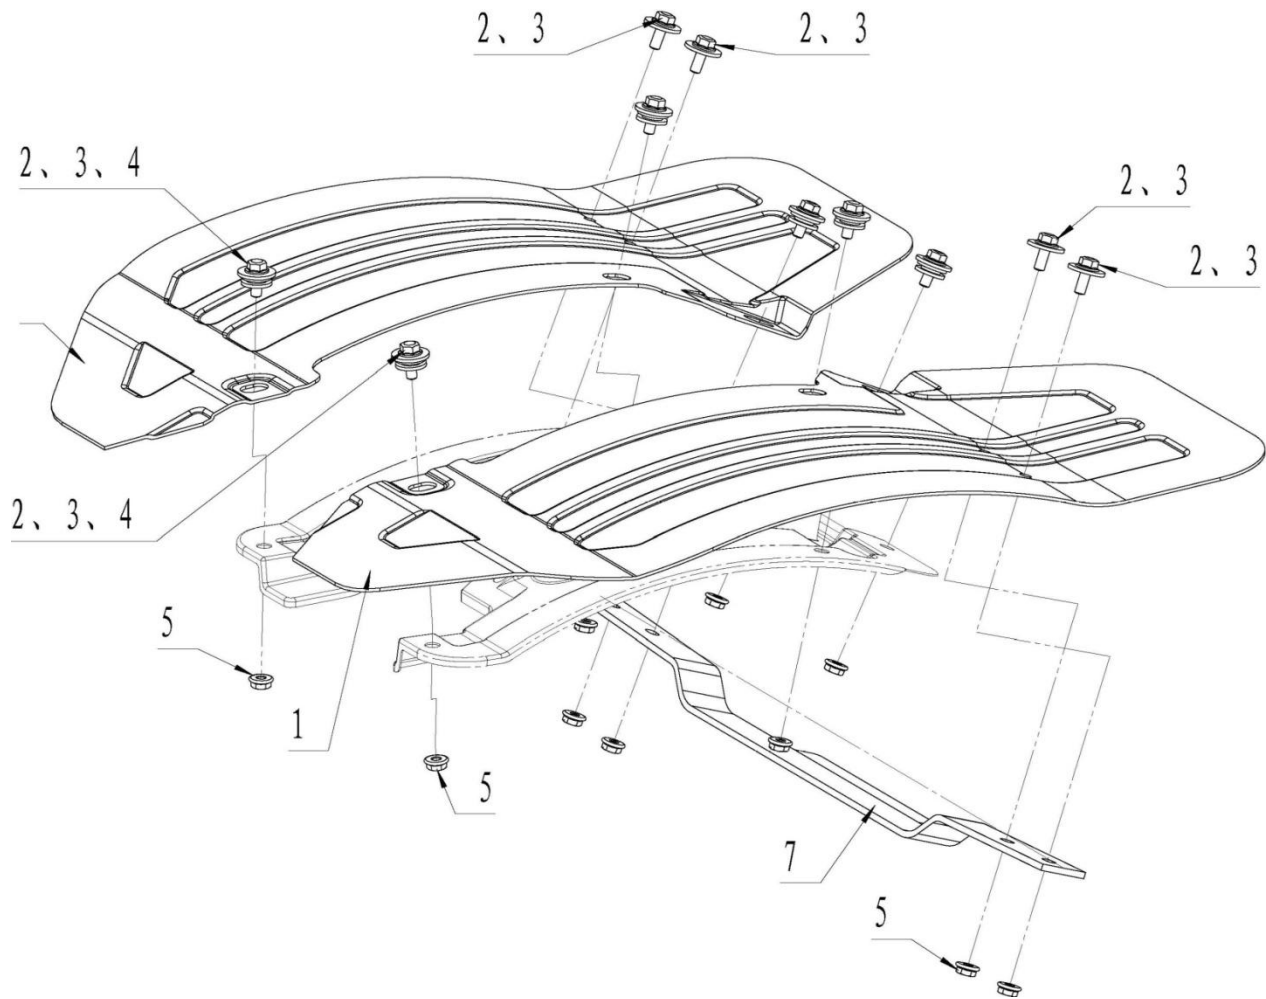

Transmisie intermediară

Ref. Nr.	Cod intern	Description	Qty
1	T0306007	Belt Protector	1
2	GB/T 97	Washer 6×22×2	5
3	GB/T 5789	Bolt M6×10	2
4	GB/T 16674	Bolt M8×25	1
5	GB/T 97	Washer 8×28×3	1
6	T030000	Driving Pulley	1
7	T0306006	V-belt	2
8	GB/T 16674	Bolt M8×12	4
9	T0306006	V-belt Guard C	2
10	GB/T 16674	Bolt M8×16	2
11	T0306004	V-belt Guard B	1
12	T0306003	Driving Pulley Plate	1
13	T0306500	Connecting Plate	1
14	T0306011	Tensioner Spring	1
15	T0306800	Tensioner Jointing	1
16	T0306017	Torsion-bar Spring	1
17		Washer	1
18	T0306010	Passivity Pulley Plate	1
19	GB/T 5789	Bolt M6×10	1
20	T0306009	V-belt Guard A	1
21	GB/T 5789	Bolt M6×12	2
22	T0306000	Drive Pulley Comp	1
23	GB/T 57893	Bolt M6×20	1

Apărători

Ref. Nr.	Cod intern	Description	Qty
1	T0305005	Left Fender	1
2	GB/T 16674	Bolt M6×16	10
3	GB/T 97.1	Washer 6×22×2	10
4	T0305002	Rubber Sleeve	6
5	GB/T 6177	Nut M6	10
6	T0305003	Right Fender	1
7	T0305006	Connecting Plate	1

Roți

Ref. Nr.	Cod intern	Description	Qty
1	GB6177-86	Nut M10	8
2	GB/T 93 8	Spring Washer10	8
3	GB96	Washer 10	8
4		Wheel axle	1
5	T0310002	Spoke (R)	1
6		Inner Tube	1
7		Outer Rubber Tyre 3.5-4	1