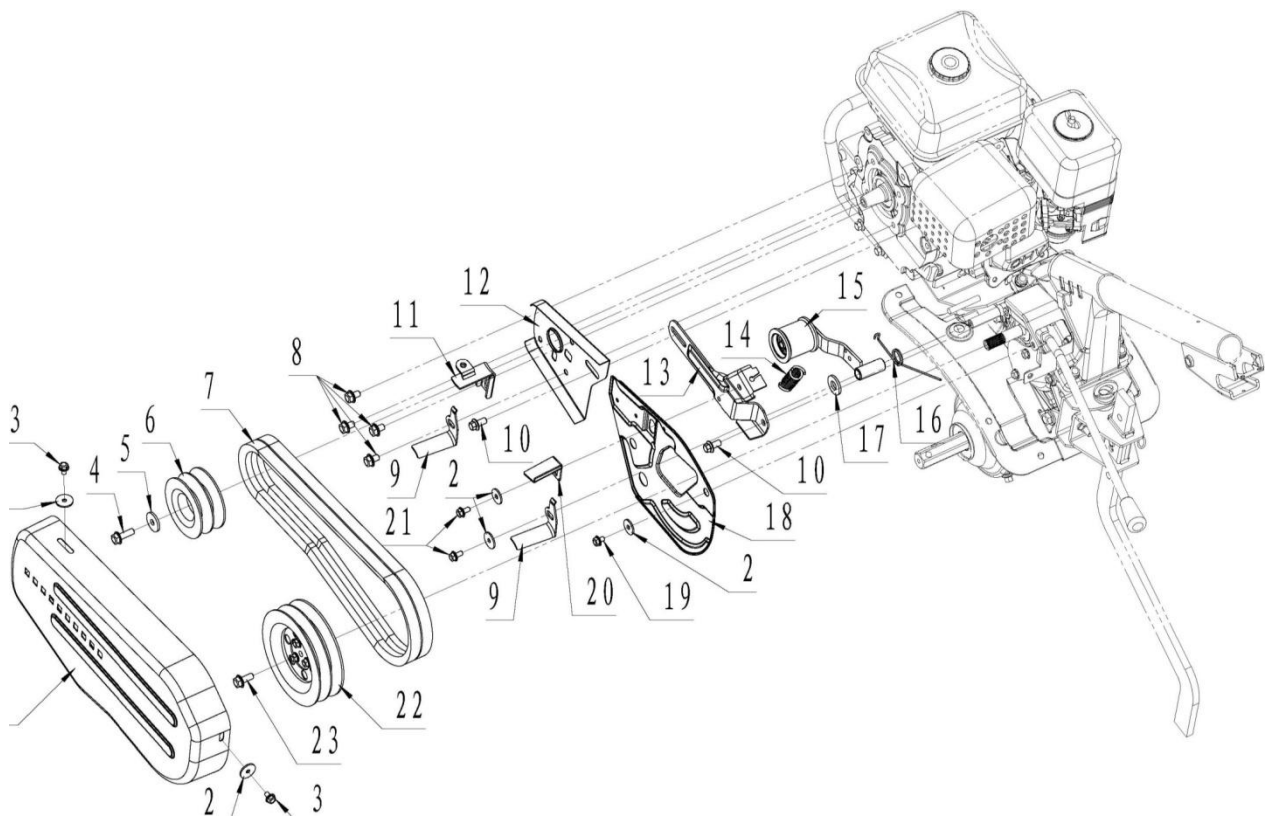

Transmisie intermediară

Ref. Nr.	Cod intern	Description	Qty
1	T0306007	Belt Protector	1
2	GB/T 97	Washer 6×22×2	5
3	GB/T 5789	Bolt M6×10	2
4	GB/T 16674	Bolt M8×25	1
5	GB/T 97	Washer 8×28×3	1
6	T030000	Driving Pulley	1
7	T0306006	V-belt	2
8	GB/T 16674	Bolt M8×12	4
9	T0306006	V-belt Guard C	2
10	GB/T 16674	Bolt M8×16	2
11	T0306004	V-belt Guard B	1
12	T0306003	Driving Pulley Plate	1
13	T0306500	Connecting Plate	1
14	T0306011	Tensioner Spring	1
15	T0306800	Tensioner Jointing	1
16	T0306017	Torsion-bar Spring	1
17		Washer	1
18	T0306010	Passivity Pulley Plate	1
19	GB/T 5789	Bolt M6×10	1
20	T0306009	V-belt Guard A	1
21	GB/T 5789	Bolt M6×12	2
22	T0306000	Drive Pulley Comp	1
23	GB/T 57893	Bolt M6×20	1