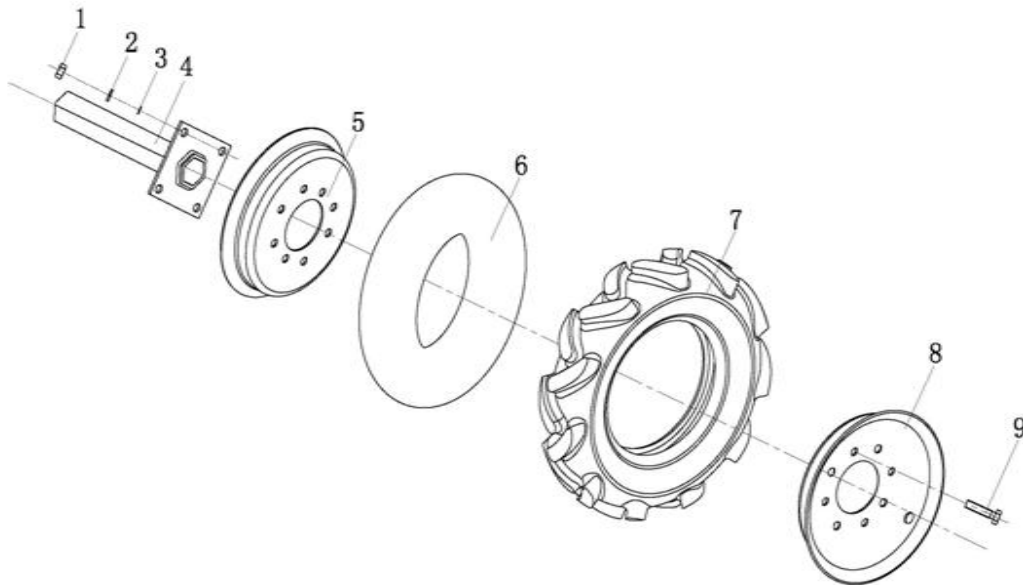

Apărători

Ref. Nr.	Cod intern	Description	Qty
1	T0305005	Left Fender	1
2	GB/T 16674	Bolt M6×16	10
3	GB/T 97.1	Washer 6×22×2	10
4	T0305002	Rubber Sleeve	6
5	GB/T 6177	Nut M6	10
6	T0305003	Right Fender	1
7	T0305006	Connecting Plate	1

Roată transport

Ref. Nr.	Cod intern	Description	Qty
1	T0301100	Front Wheel	1
3	GB/T 5789	Bolt M8×75	1
4	T0301001	Front Wheel Stand	1
5	GB 882 10×75	Pin 10×75	1
6	T0301003	Bolt M8×85	1
7	GB/T 97.2 10	Washer 10	1
8		Nut M10	1
9	GB/T 91	Cotter Pin2×30	2
10	GB/T 6170	Nut M8	1

Roți

Ref. Nr.	Cod intern	Description	Qty
1	GB6177-86	Nut M10	8
2	GB/T 93 8	Spring Washer10	8
3	GB96	Washer 10	8
4		Wheel axle	1
5	T0310002	Spoke (R)	1
6		Inner Tube	1
7		Outer Rubber Tyre 3.5-4	1