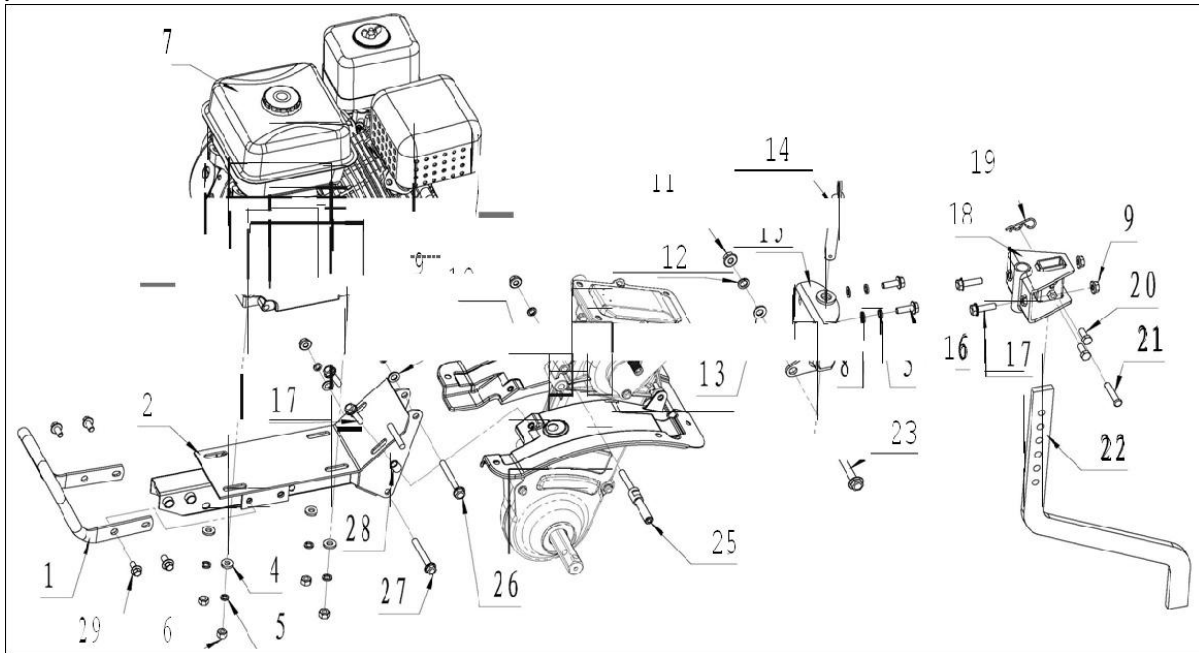

Sasiu

Ref. Nr.	Cod intern	Description	Qty
1	T0306001	Handrail	1
2	T0306100	Engine Bearer	1
3	GB/T 5789	Bolt M8×40	4
4	GB/T 97	Flat Washer8×18×3	4
5	GB/T 93	Spring Washer8	9
6	GB/T 6170	Nut M8	4
7	E1100000	Gasoline Engine	1
8	GB/T 97	Flat Washer8	5
9	GB/T 6177	Nut M8	5
10	T0305004	Inner Fender	1
11	GB/T 6177.1	Nut M10	1
12	GB/T 93	Spring Washer10	1
13	GB/T 97	Flat Washer10	1
14	T0306600	Pin Spindle	1
15	T0303500	Hinge frame combination	1
16	GB/T 16674	Bolt M8×25	2
17	GB/T 16674	Bolt M8×30	4
18	T0306700	Ratory Blade Connecting Set	1
19	T0306013	Garter Spring B	1
20	GB/T 5789	Bolt M8×20	2
21	GB/T 882	Pin Spindle8×43	1
22	T0306016	eep Furrowing Resistance par	1
23	GB/T 16674	Bolt M10×90	1
24	T0306012	Garter Spring C	1
25	T0303028	oning wheel supporting	1
26	GB/T 16674	BoltMSX 70	1
27	GB/T 16674	BoltMSX 65	1
28		Bush(? 8X12X12	2
29	GB/T 16674	BoltMSX 16	4