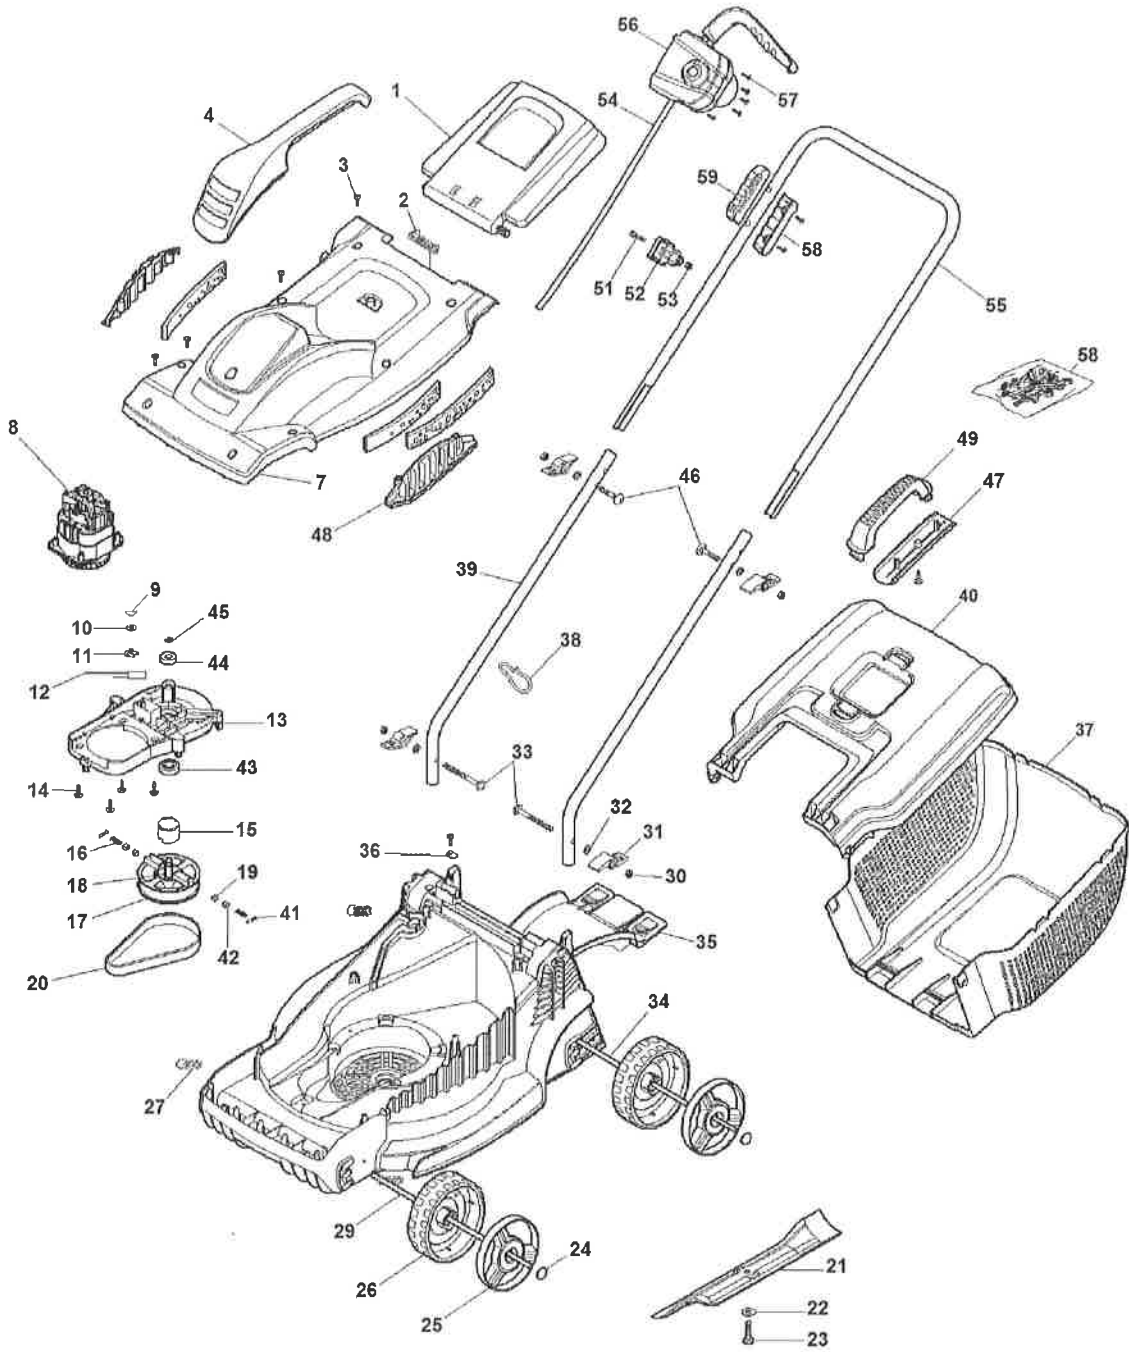

Electric Walkbehind

☰	↕	Kód	↕	Popis	↕	Min Qty
1		118810150/0		Stone Guard, Yellow		1
2		118810096/0		Spring		1
3		112728099/1		Screw		12
4		118810156/0		Cover, Grey		1
7		118810149/0		Engine Cover, Yellow		1
8		118810097/0		Electric Motor		1
9		112543001/0		Washer		1
10		118810093/0		Washer		1
11		118801615/0		Wire Connector		2
12		118810063/0		Temperature		1
13		118810084/0		Engine Plate		1
14		118810099/0		Screw		9
15		118810106/0		Brake		1
16		118810108/0		Brake Spring		2
17		118810059/0		Pulley insert mould		1
18		118810104/0		Pulley		1
19		118810112/0		Wooden Brake Pad		2
20		118810092/0		Belt		1
21		118810003/0		Blade		1
22		122671651/0		Washer		1
23		112793312/0		Screw		1
24		112604898/0		Crown Fastener		4
25		118810153/0		Hub Cap		4
26		118810081/0		Wheel		4
27		118810109/0		Spring		4
29		118810100/0		Front Wheel Axle		1
30		112291000/0		Nut		4
31		118810137/0		Knob		4
32		112000930/0		Benzing Ring		4
33		118810160/0		Screw		2
34		118810101/0		Rear Wheel Axle		1
35		118810155/0		Deflector		1
36		118810103/0		Plate		1
37		118810152/0		Grass-Box, Lower Part		1
38		118810110/0		Cable holder		1
39		118810105/0		Handle, Lower Part		2
40		118810154/0		Grass-Box, Upper Part		1
41		118810102/0		Insert		2
42		118810107/0		Iron brake		2
43		118810070/0		Bearing		2
44		118810069/0		Bearing		1
45		112000955/0		Benzing Ring		1
46		112727784/0		Screw		2
47		118810146/0		Handle, Lower Part		1
48		118810151/0		Left Window, Grey		1
49		118810144/0		Handle		1
51		112735654/0		Screw		1
52		118810083/0		Hook		1
53		112291000/0		Nut		1
54		118810159/0		Wire		1
55		118810075/0		Handle, Upper Part		1
56		118810098/0		Dead hand switch		1
57		112728099/1		Screw		9
58		118810086/0		Down fixation Plate		1
58		118810171/0		Outfit, Screws		1
59		118810086/0		Down fixation Plate		1
59		118810087/0		Upper fixation Plate		1
60		118810087/0		Upper fixation Plate		1